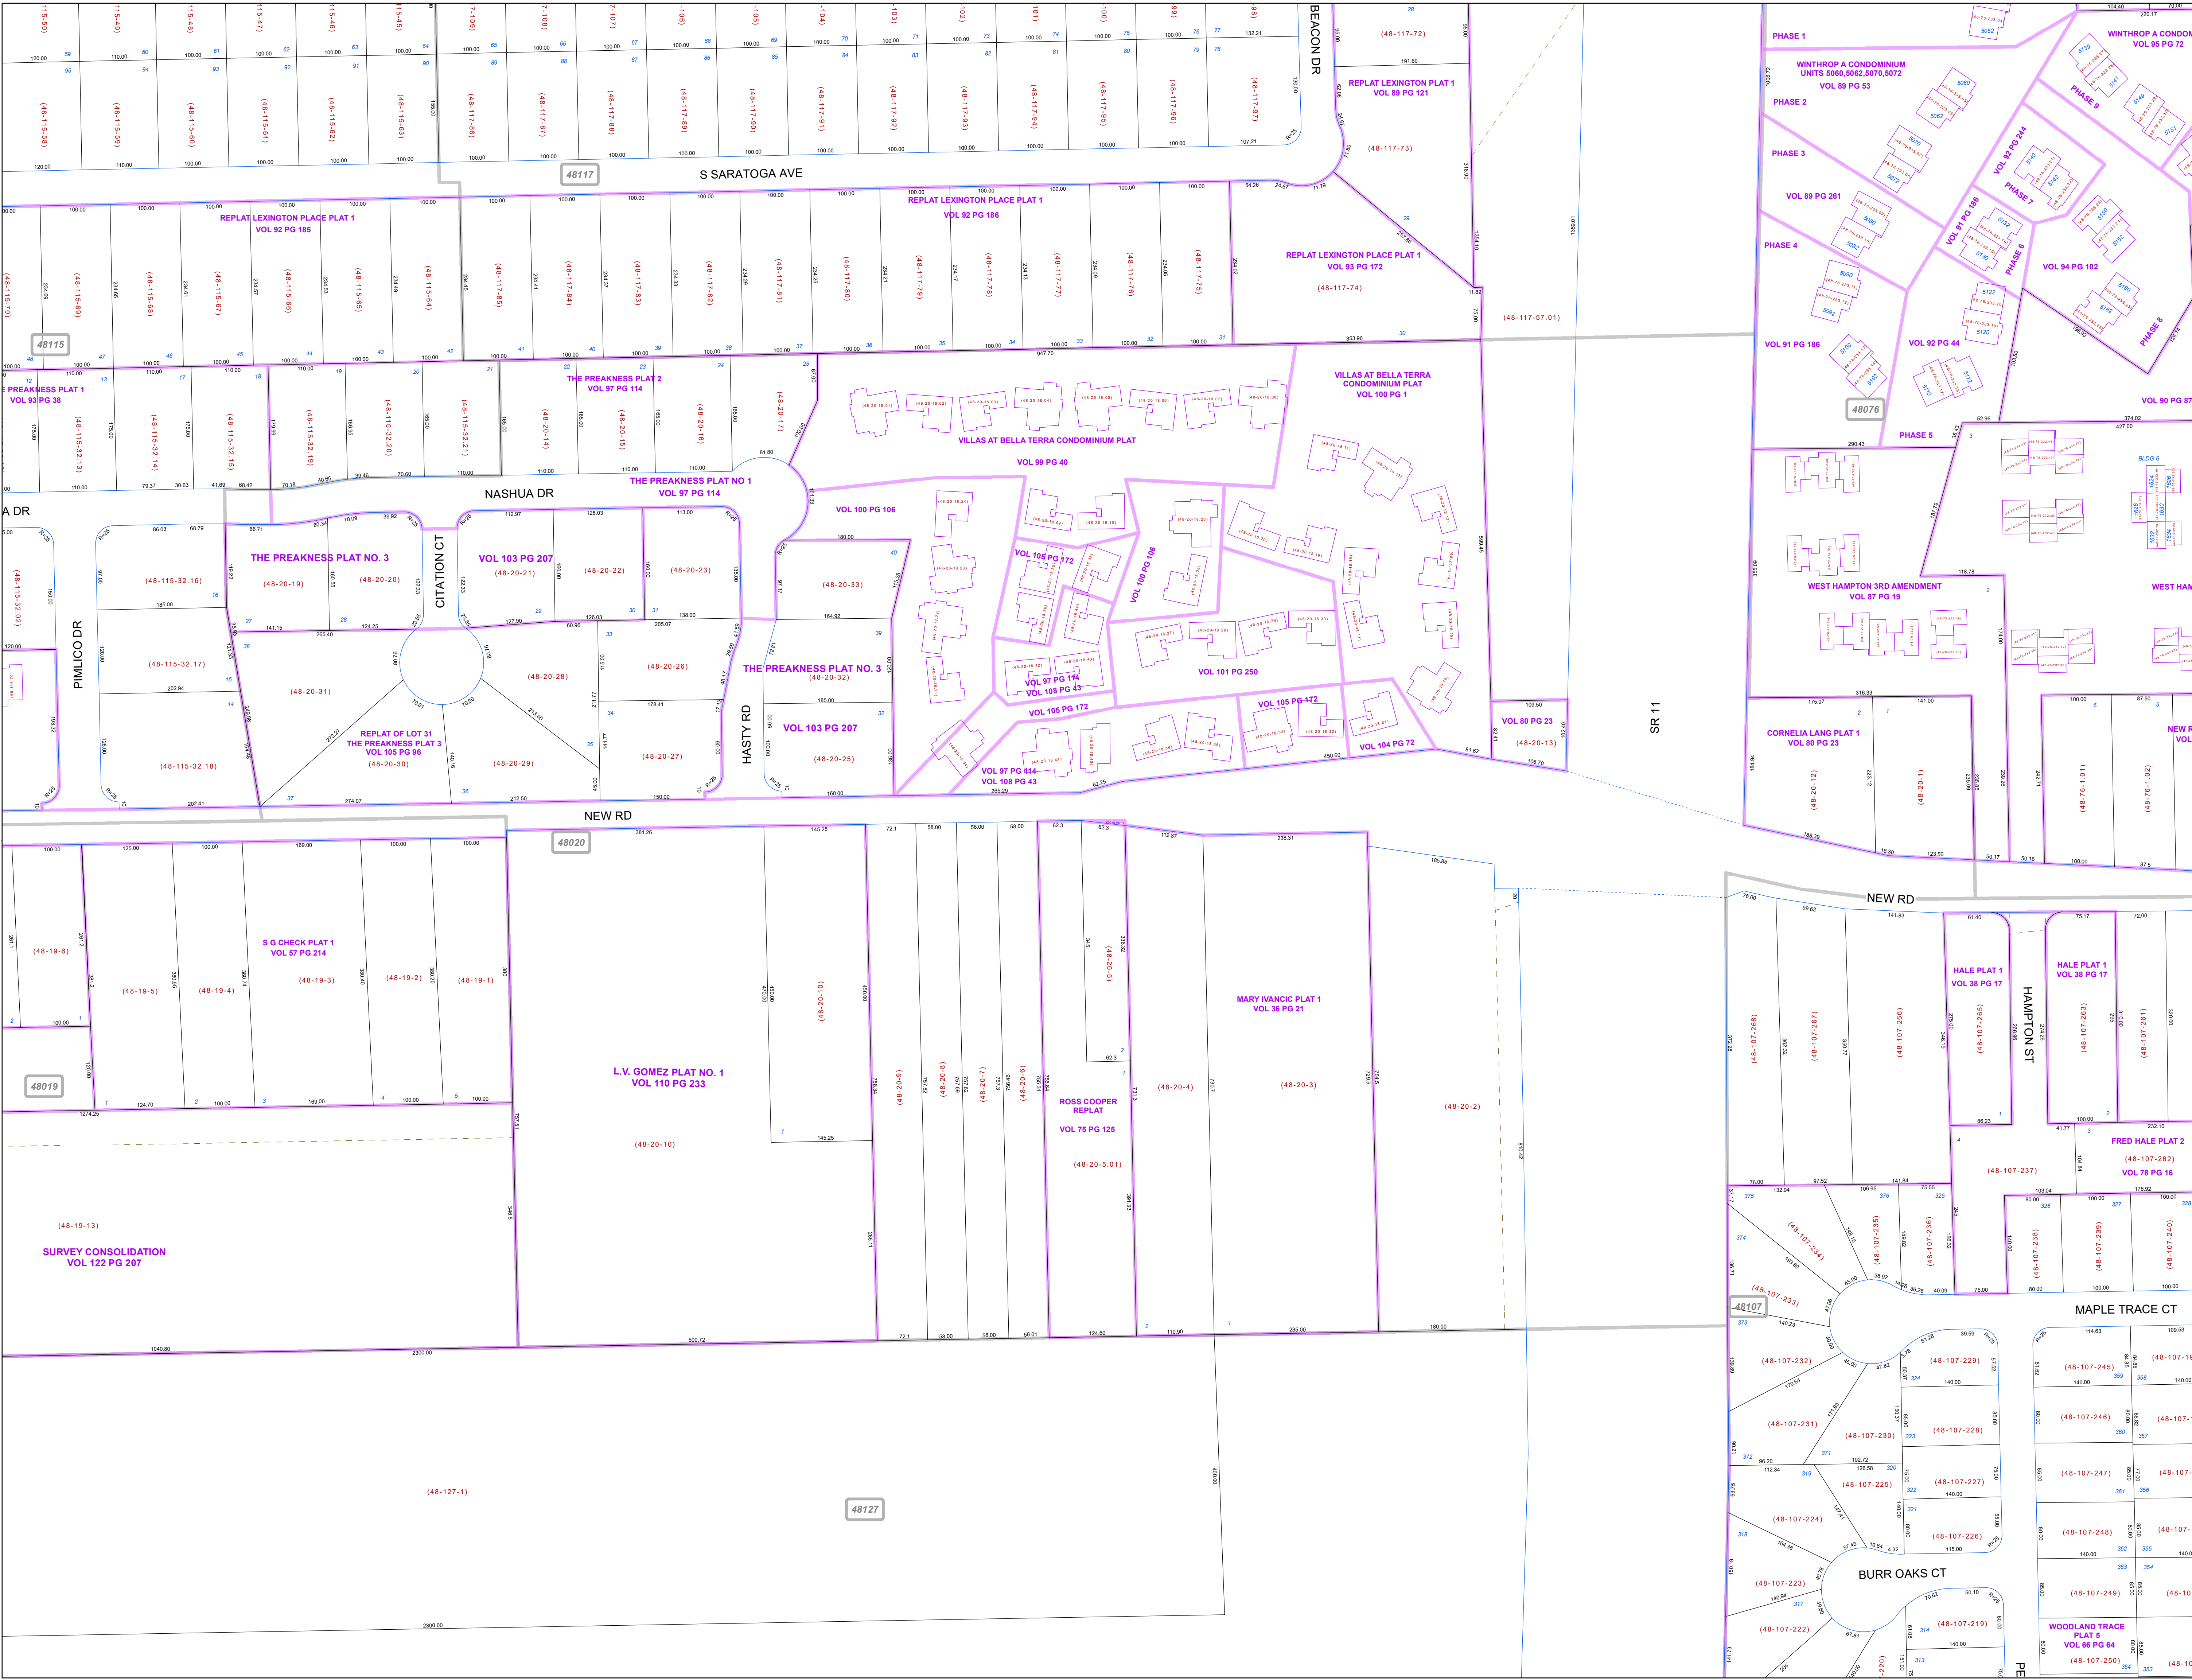

**MAHONING COUNTY
OHIO
AUSTINTOWN TOWNSHIP**

**TAX MAP
48020**

Print Date 12/31/2019

LEGEND

- COUNTY LINE
- TOWNSHIP LINE
- CITY LINE
- VILLAGE LINE
- PLAT OUTLINE
- PARCEL LINE
- OLD PARCEL LINE
- PHASE LINE
- ROAD ROW LINE
- RAILROAD ROW LINE
- (01-20-1.03) PARCEL ID NUMBER
- 345 LOT NUMBER
- BELL PLAT 1 PLAT NAME
- 01004 TAX MAP NUMBER

**AUSTINTOWN TOWNSHIP
Index Map**