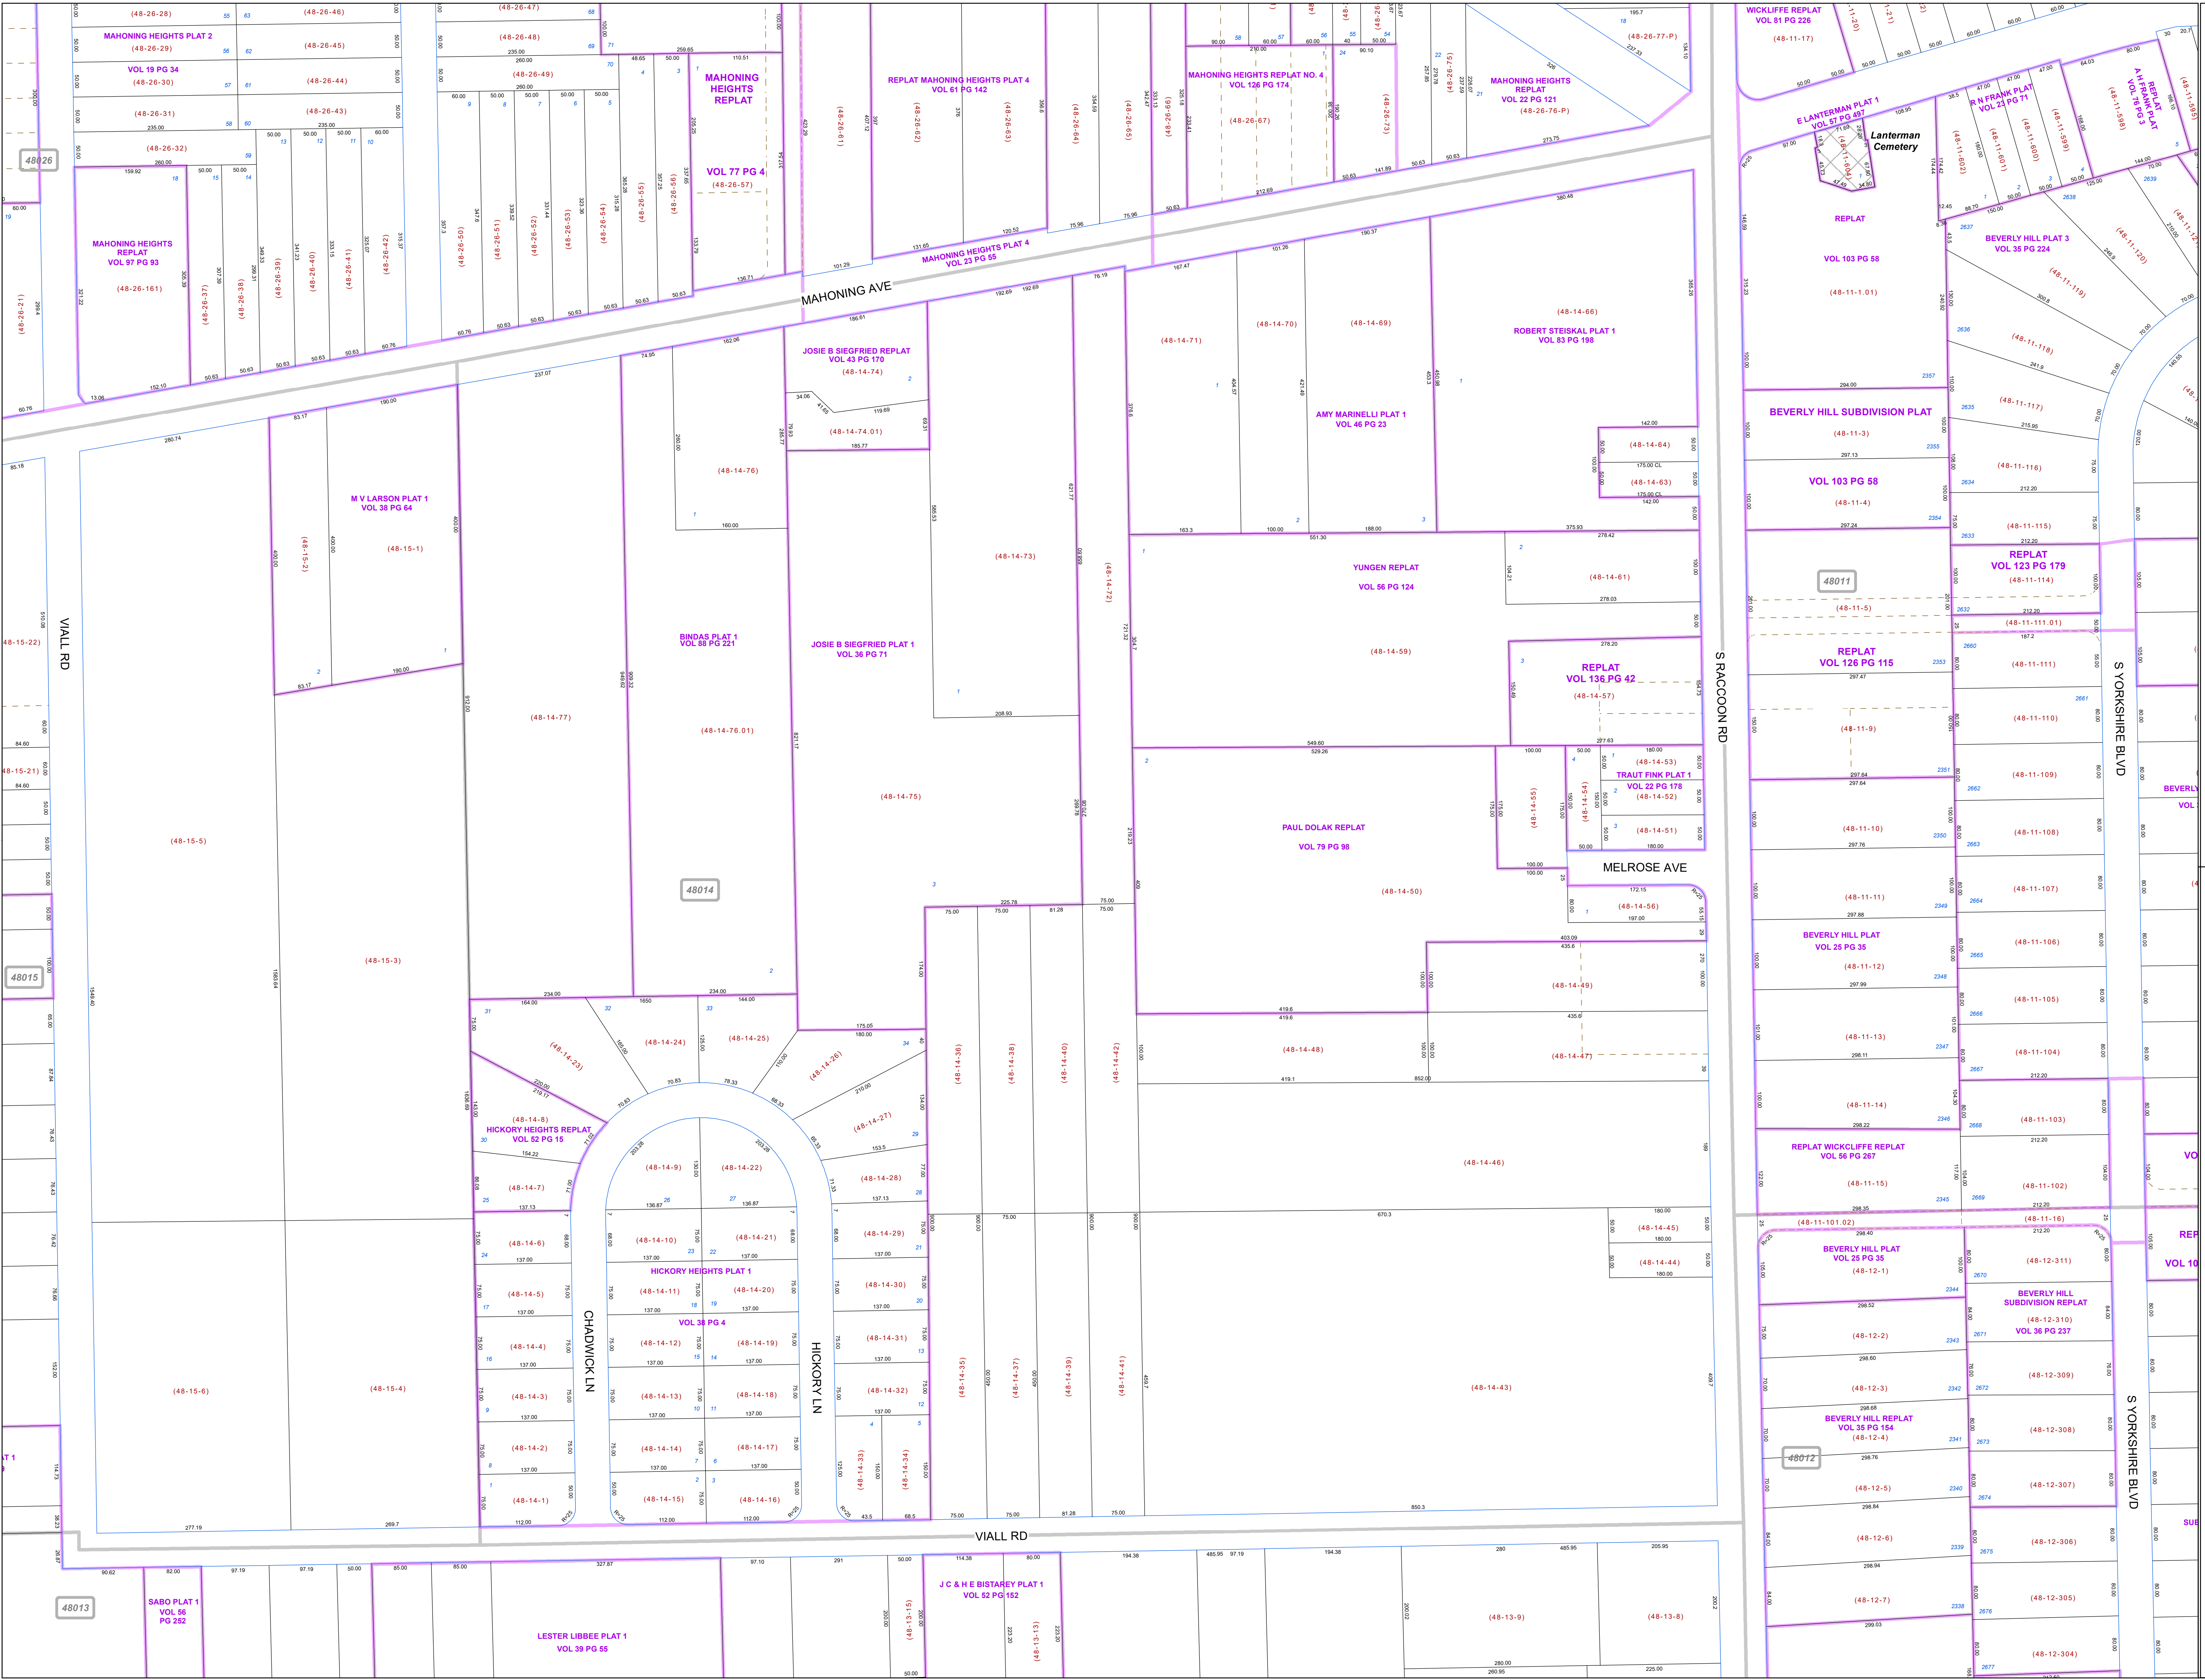

**MAHONING COUNTY
OHIO
AUSTINTOWN TOWNSHIP**

**TAX MAP
48014**

Print Date 12/31/2019

LEGEND

- COUNTY LINE
- TOWNSHIP LINE
- CITY LINE
- VILLAGE LINE
- PLAT OUTLINE
- PARCEL LINE
- OLD PARCEL LINE
- PHASE LINE
- ROAD ROW LINE
- RAILROAD ROW LINE
- (01-20-1.03) PARCEL ID NUMBER
- 345 LOT NUMBER
- BELL PLAT 1 PLAT NAME
- 01004 TAX MAP NUMBER

**AUSTINTOWN TOWNSHIP
Index Map**

48014

48011

48012

48013

48026

48015

48013