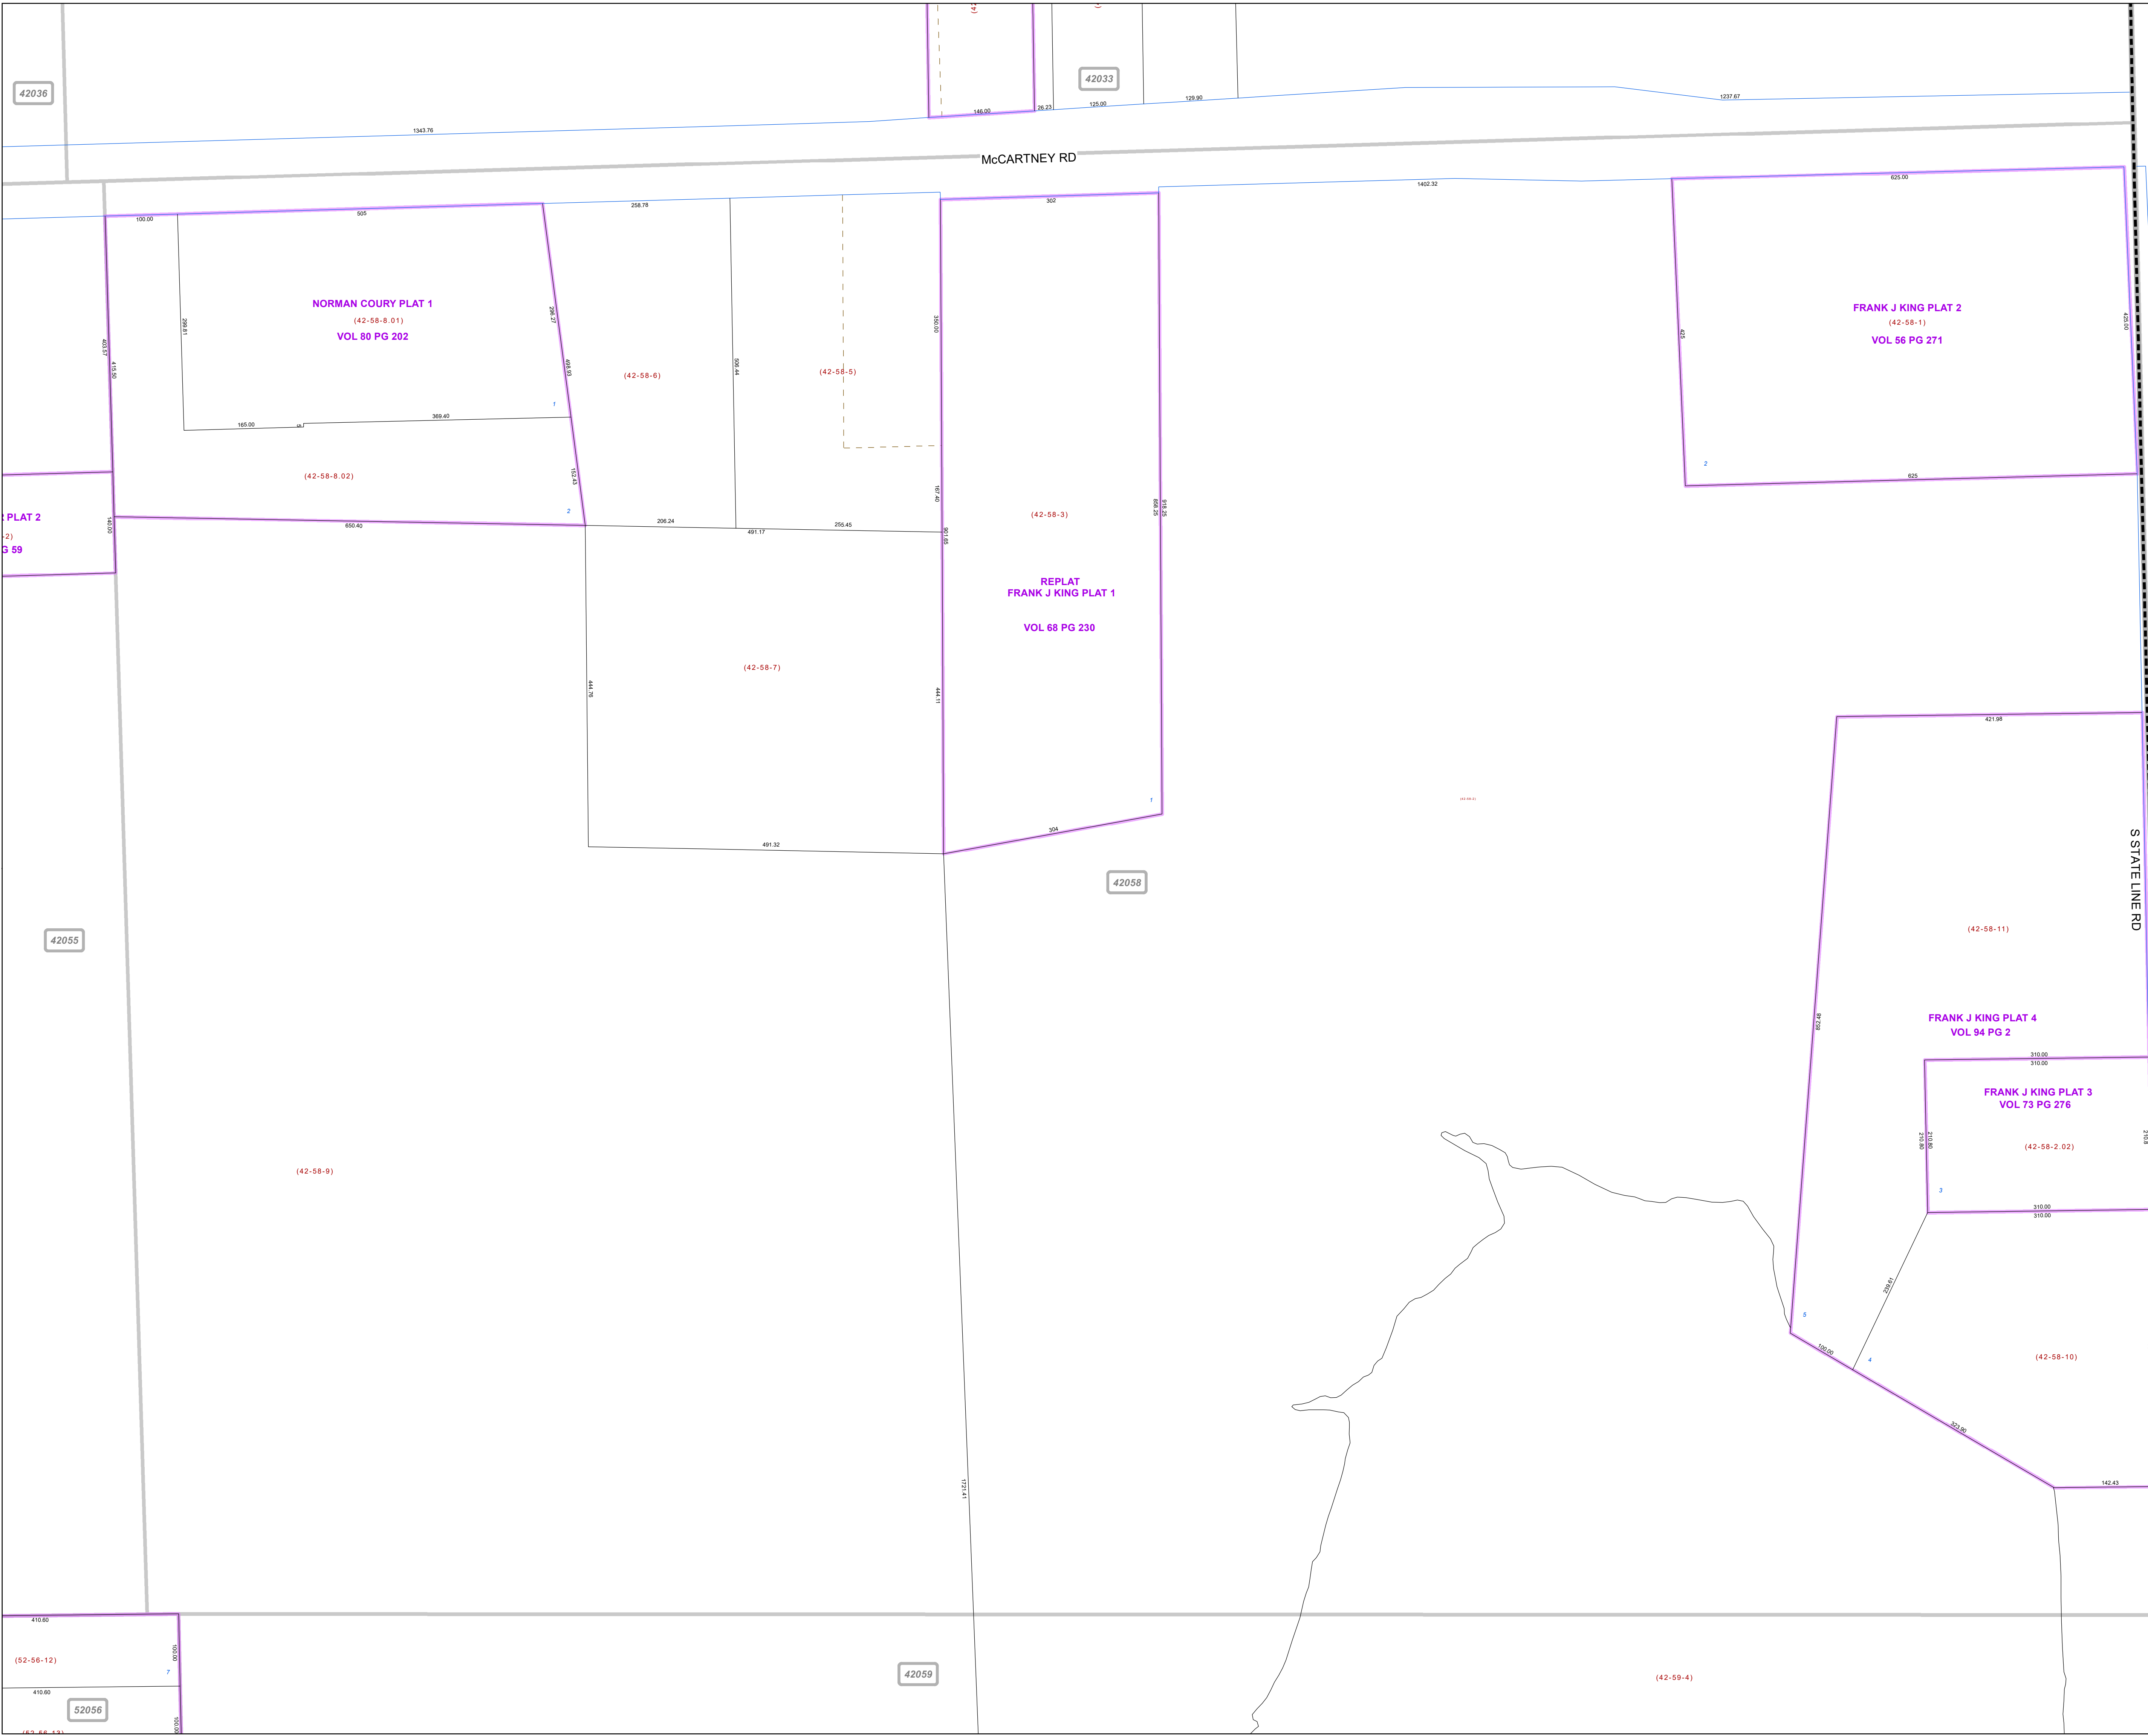

**MAHONING COUNTY
OHIO
COITSVILLE TOWNSHIP**
Great Lot 19

**TAX MAP
42058**

Print Date 12/31/2019

STATE OF PENNSYLVANIA

S STATE LINE RD

McCARTNEY RD

LEGEND

- COUNTY LINE
- TOWNSHIP LINE
- CITY LINE
- VILLAGE LINE
- PLAT OUTLINE
- PARCEL LINE
- OLD PARCEL LINE
- PHASE LINE
- ROAD ROW LINE
- RAILROAD ROW LINE
- PARCEL ID NUMBER
- LOT NUMBER
- PLAT NAME
- TAX MAP NUMBER

**COITSVILLE TOWNSHIP
Index Map**