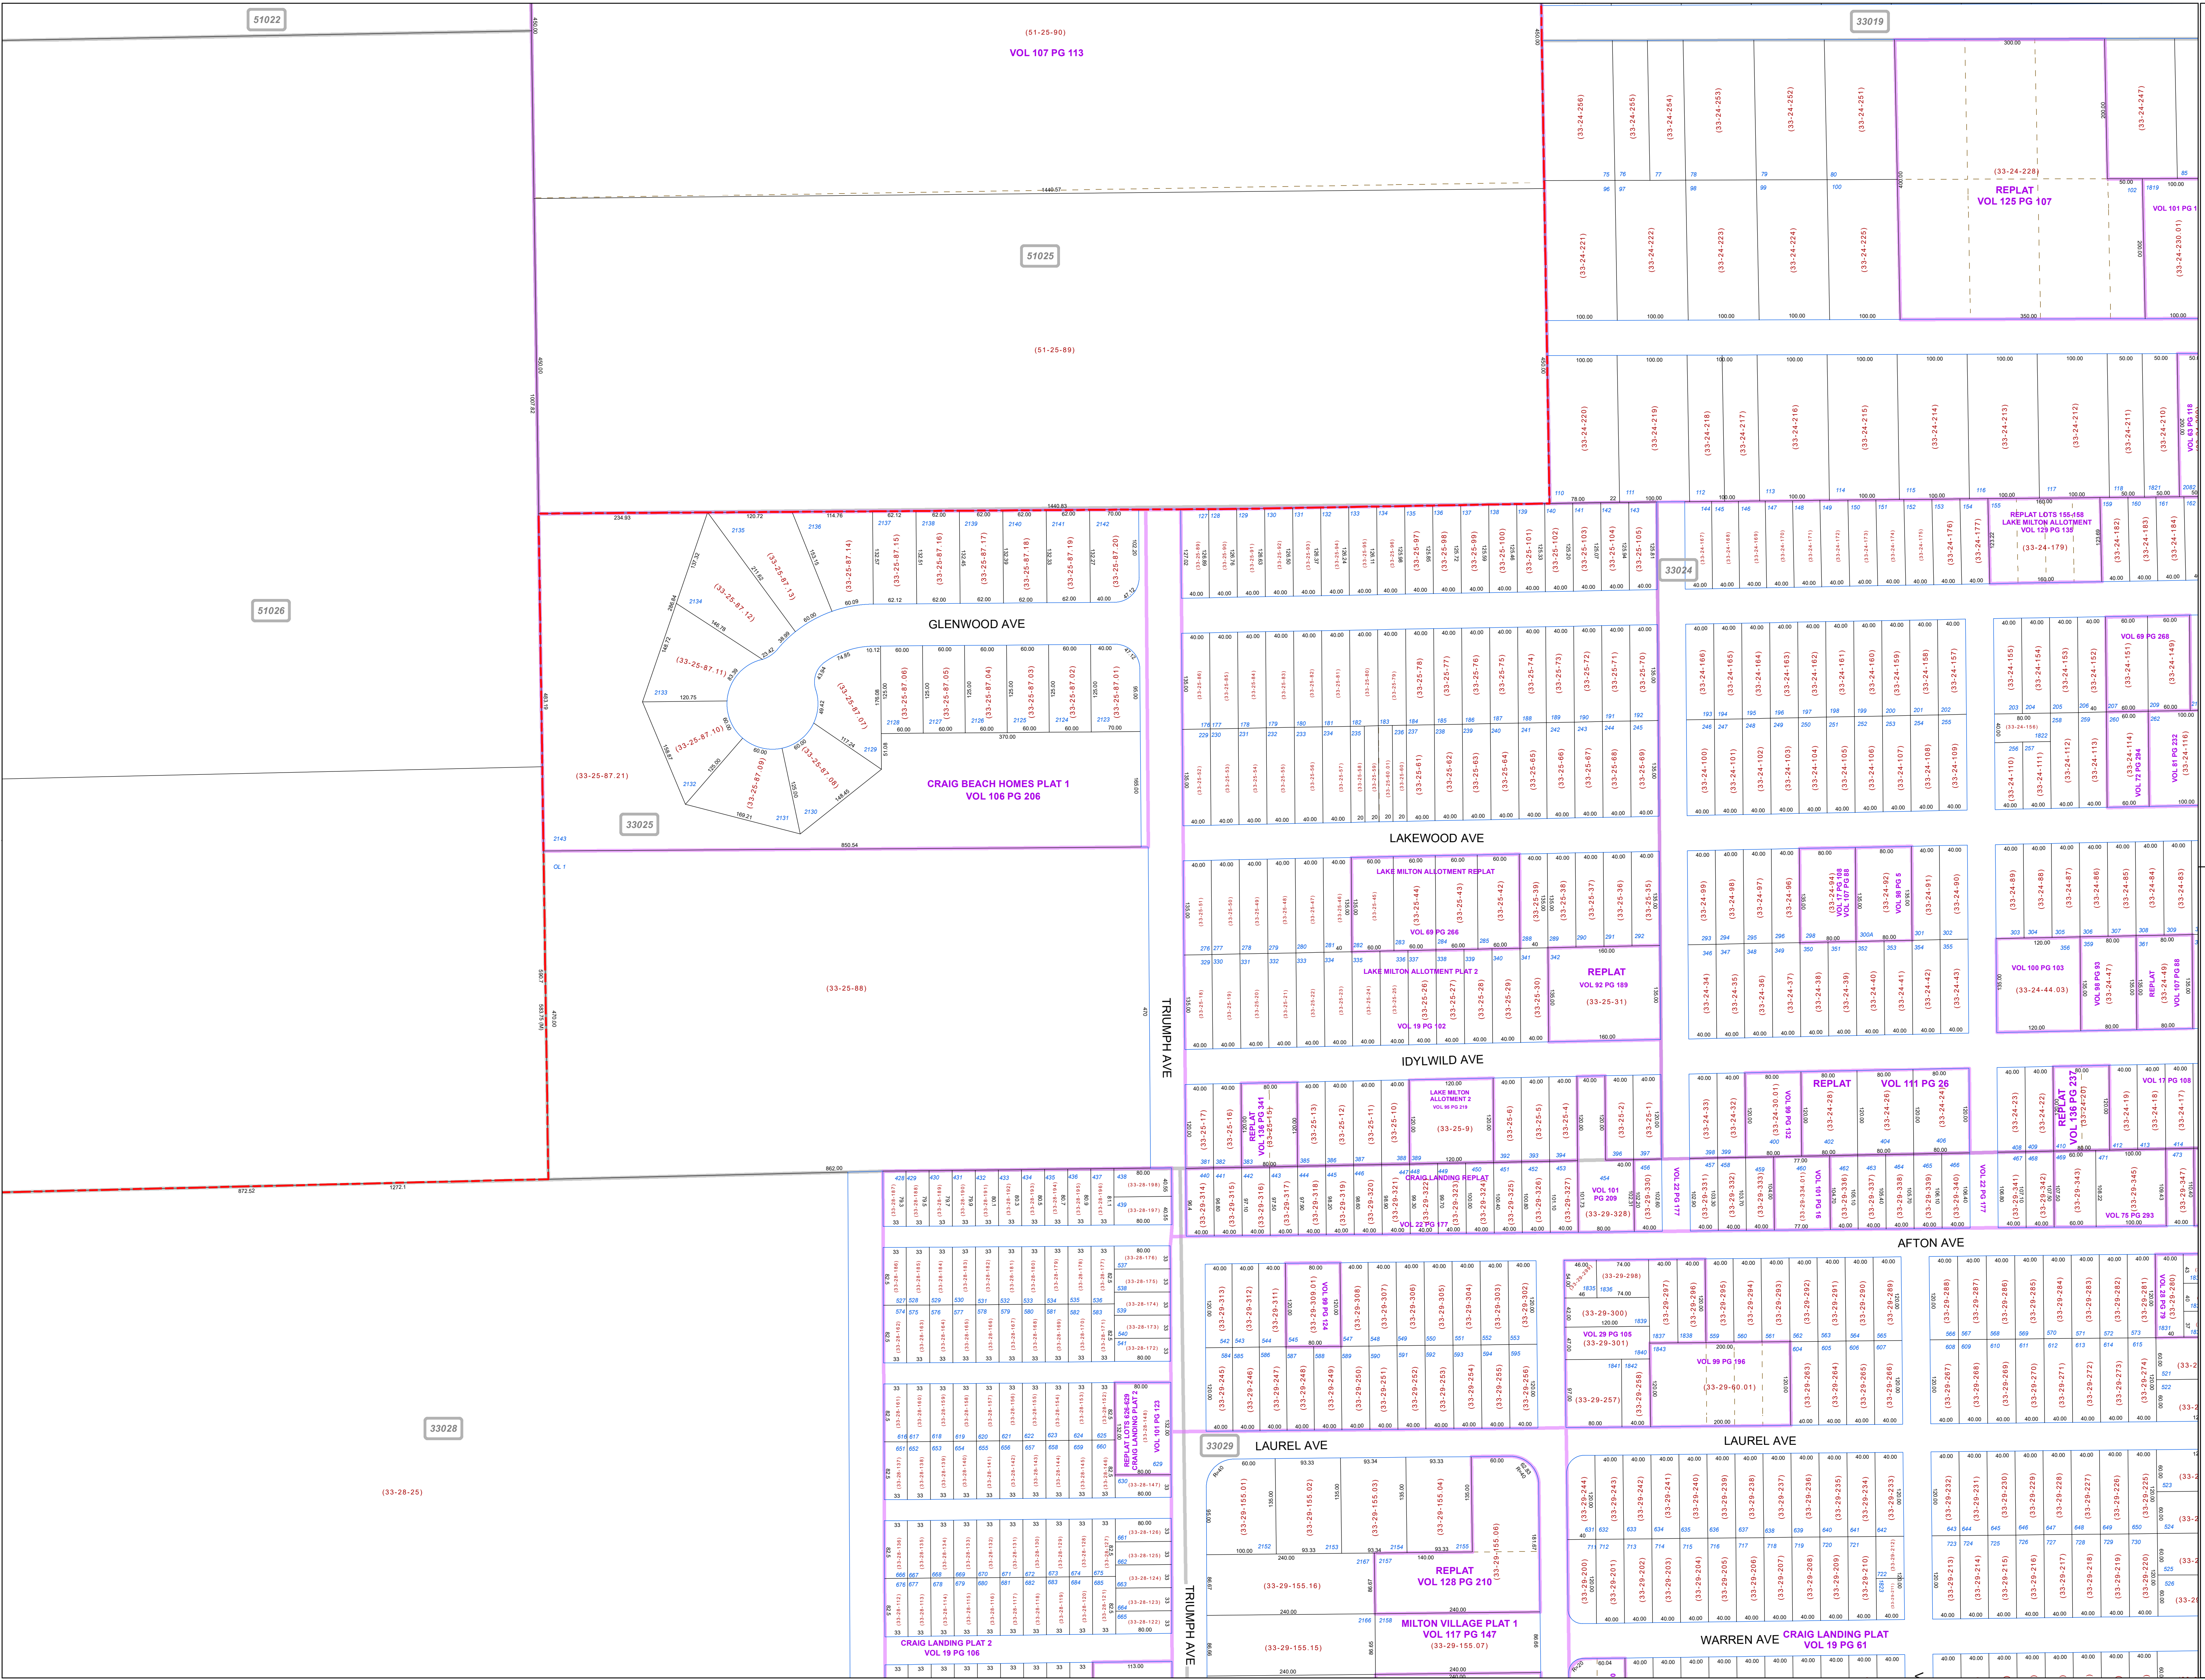

MAHONING COUNTY
OHIO
CRAIG BEACH

TAX MAP
33025

Print Date 12/31/2019

LEGEND

- --- COUNTY LINE
- --- TOWNSHIP LINE
- --- CITY LINE
- --- VILLAGE LINE
- --- PLAT OUTLINE
- --- PARCEL LINE
- --- OLD PARCEL LINE
- --- PHASE LINE
- --- ROAD ROW LINE
- --- RAILROAD ROW LINE
- (01-20-1.03) PARCEL ID NUMBER
- 345 LOT NUMBER
- BELL PLAT 1 PLAT NAME
- 01004 TAX MAP NUMBER

CRAIG BEACH
Index Map

51022

33019

(51-25-90)
VOL 107 PG 113

51025

(51-25-89)

51026

33025

GLENWOOD AVE

CRAIG BEACH HOMES PLAT 1
VOL 106 PG 206

LAKEWOOD AVE

IDYLVILD AVE

AFTON AVE

LAUREL AVE

WARREN AVE

CRAIG LANDING PLAT 2
VOL 19 PG 106

LAUREL AVE

MILTON VILLAGE PLAT 1
VOL 117 PG 147

CRAIG LANDING PLAT
VOL 19 PG 61

REPLAT
VOL 125 PG 107

33024

REPLAT
VOL 92 PG 189

REPLAT
VOL 111 PG 26

REPLAT
VOL 100 PG 103

REPLAT
VOL 109 PG 85

REPLAT
VOL 108 PG 88

REPLAT
VOL 107 PG 88

REPLAT
VOL 106 PG 88

REPLAT
VOL 105 PG 88

REPLAT
VOL 104 PG 88

REPLAT
VOL 101 PG 1

REPLAT
VOL 89 PG 268

REPLAT
VOL 79 PG 284

REPLAT
VOL 78 PG 284

REPLAT
VOL 77 PG 284

REPLAT
VOL 76 PG 284

REPLAT
VOL 75 PG 284

REPLAT
VOL 74 PG 284

REPLAT
VOL 73 PG 284

REPLAT
VOL 72 PG 284

REPLAT
VOL 71 PG 284

REPLAT
VOL 70 PG 284

REPLAT
VOL 69 PG 284

REPLAT
VOL 68 PG 284

REPLAT
VOL 67 PG 284

REPLAT
VOL 66 PG 284

REPLAT
VOL 65 PG 284

REPLAT
VOL 64 PG 284