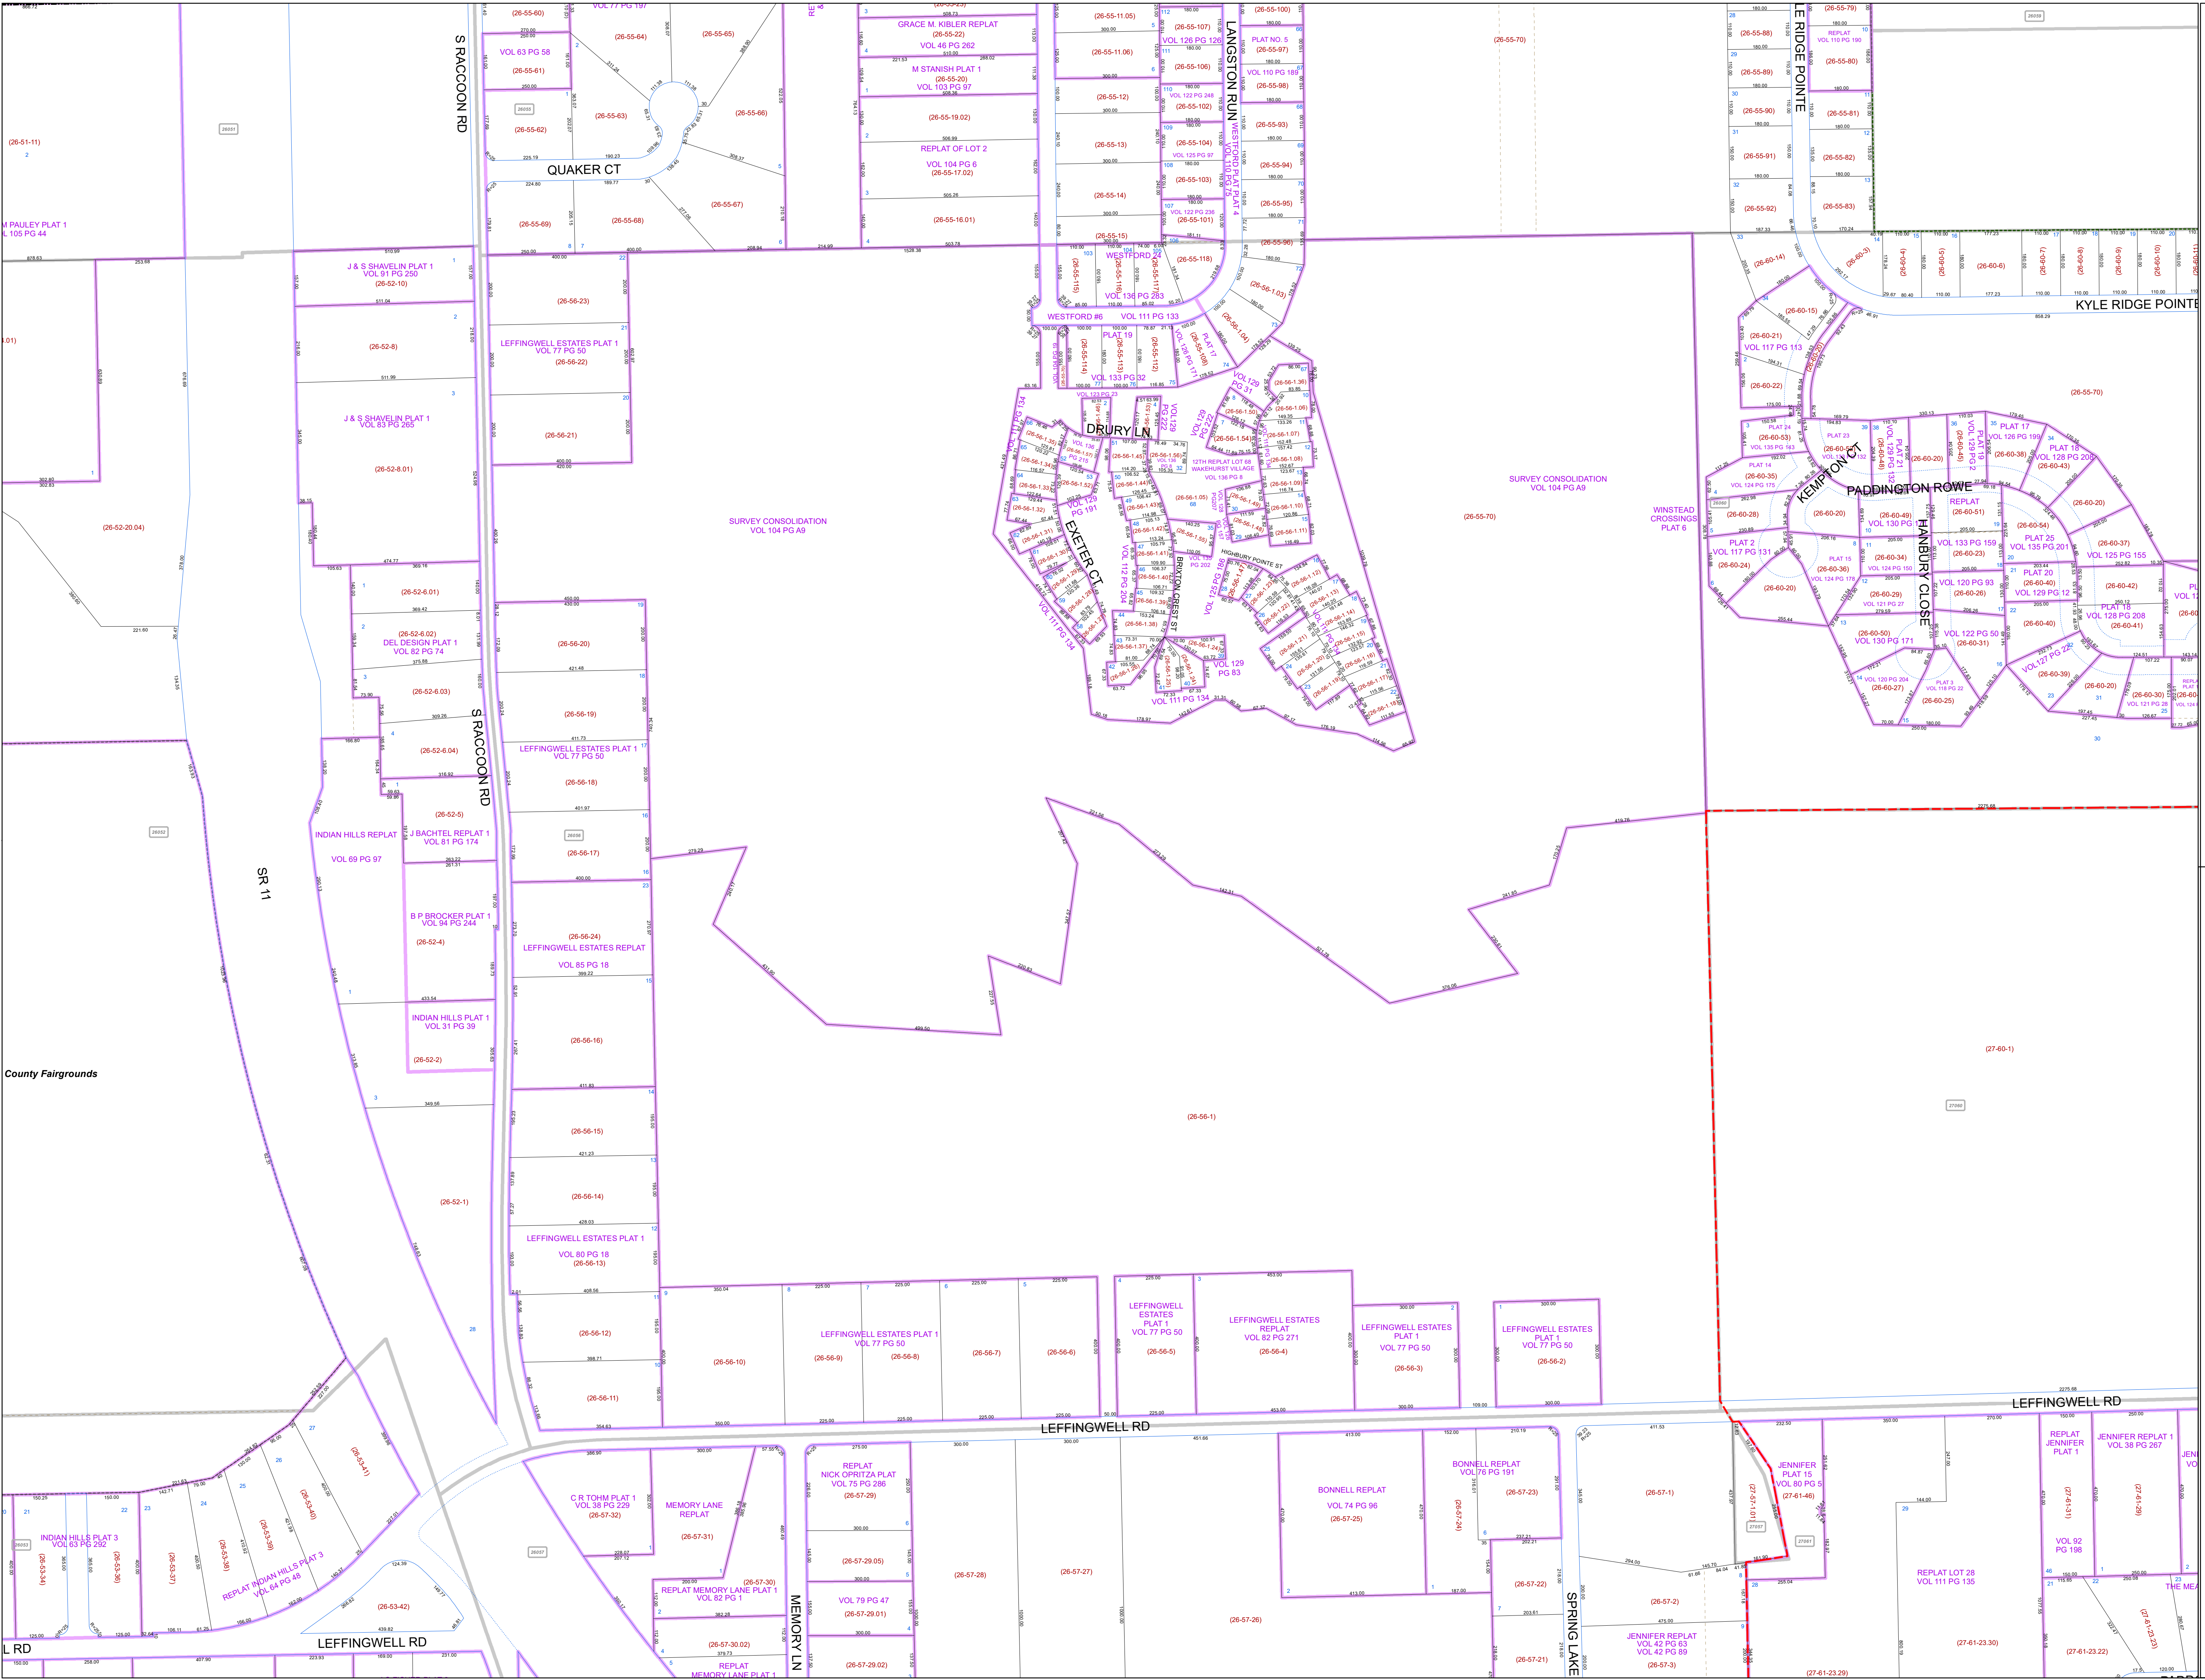

MAHONING COUNTY
OHIO
CANFIELD TOWNSHIP
Lot 21 Division 4

TAX MAP
26056

Print Date 12/31/2019

- LEGEND**
- COUNTY LINE
 - TOWNSHIP LINE
 - CITY LINE
 - VILLAGE LINE
 - PLAT OUTLINE
 - PARCEL LINE
 - OLD PARCEL LINE
 - PHASE LINE
 - ROAD ROW LINE
 - RAILROAD ROW LINE
 - (01-20-1.03) PARCEL ID NUMBER
 - 345 LOT NUMBER
 - BELL PLAT 1 PLAT NAME
 - 01004 TAX MAP NUMBER

CANFIELD TOWNSHIP
Index Map

County Fairgrounds

L RD