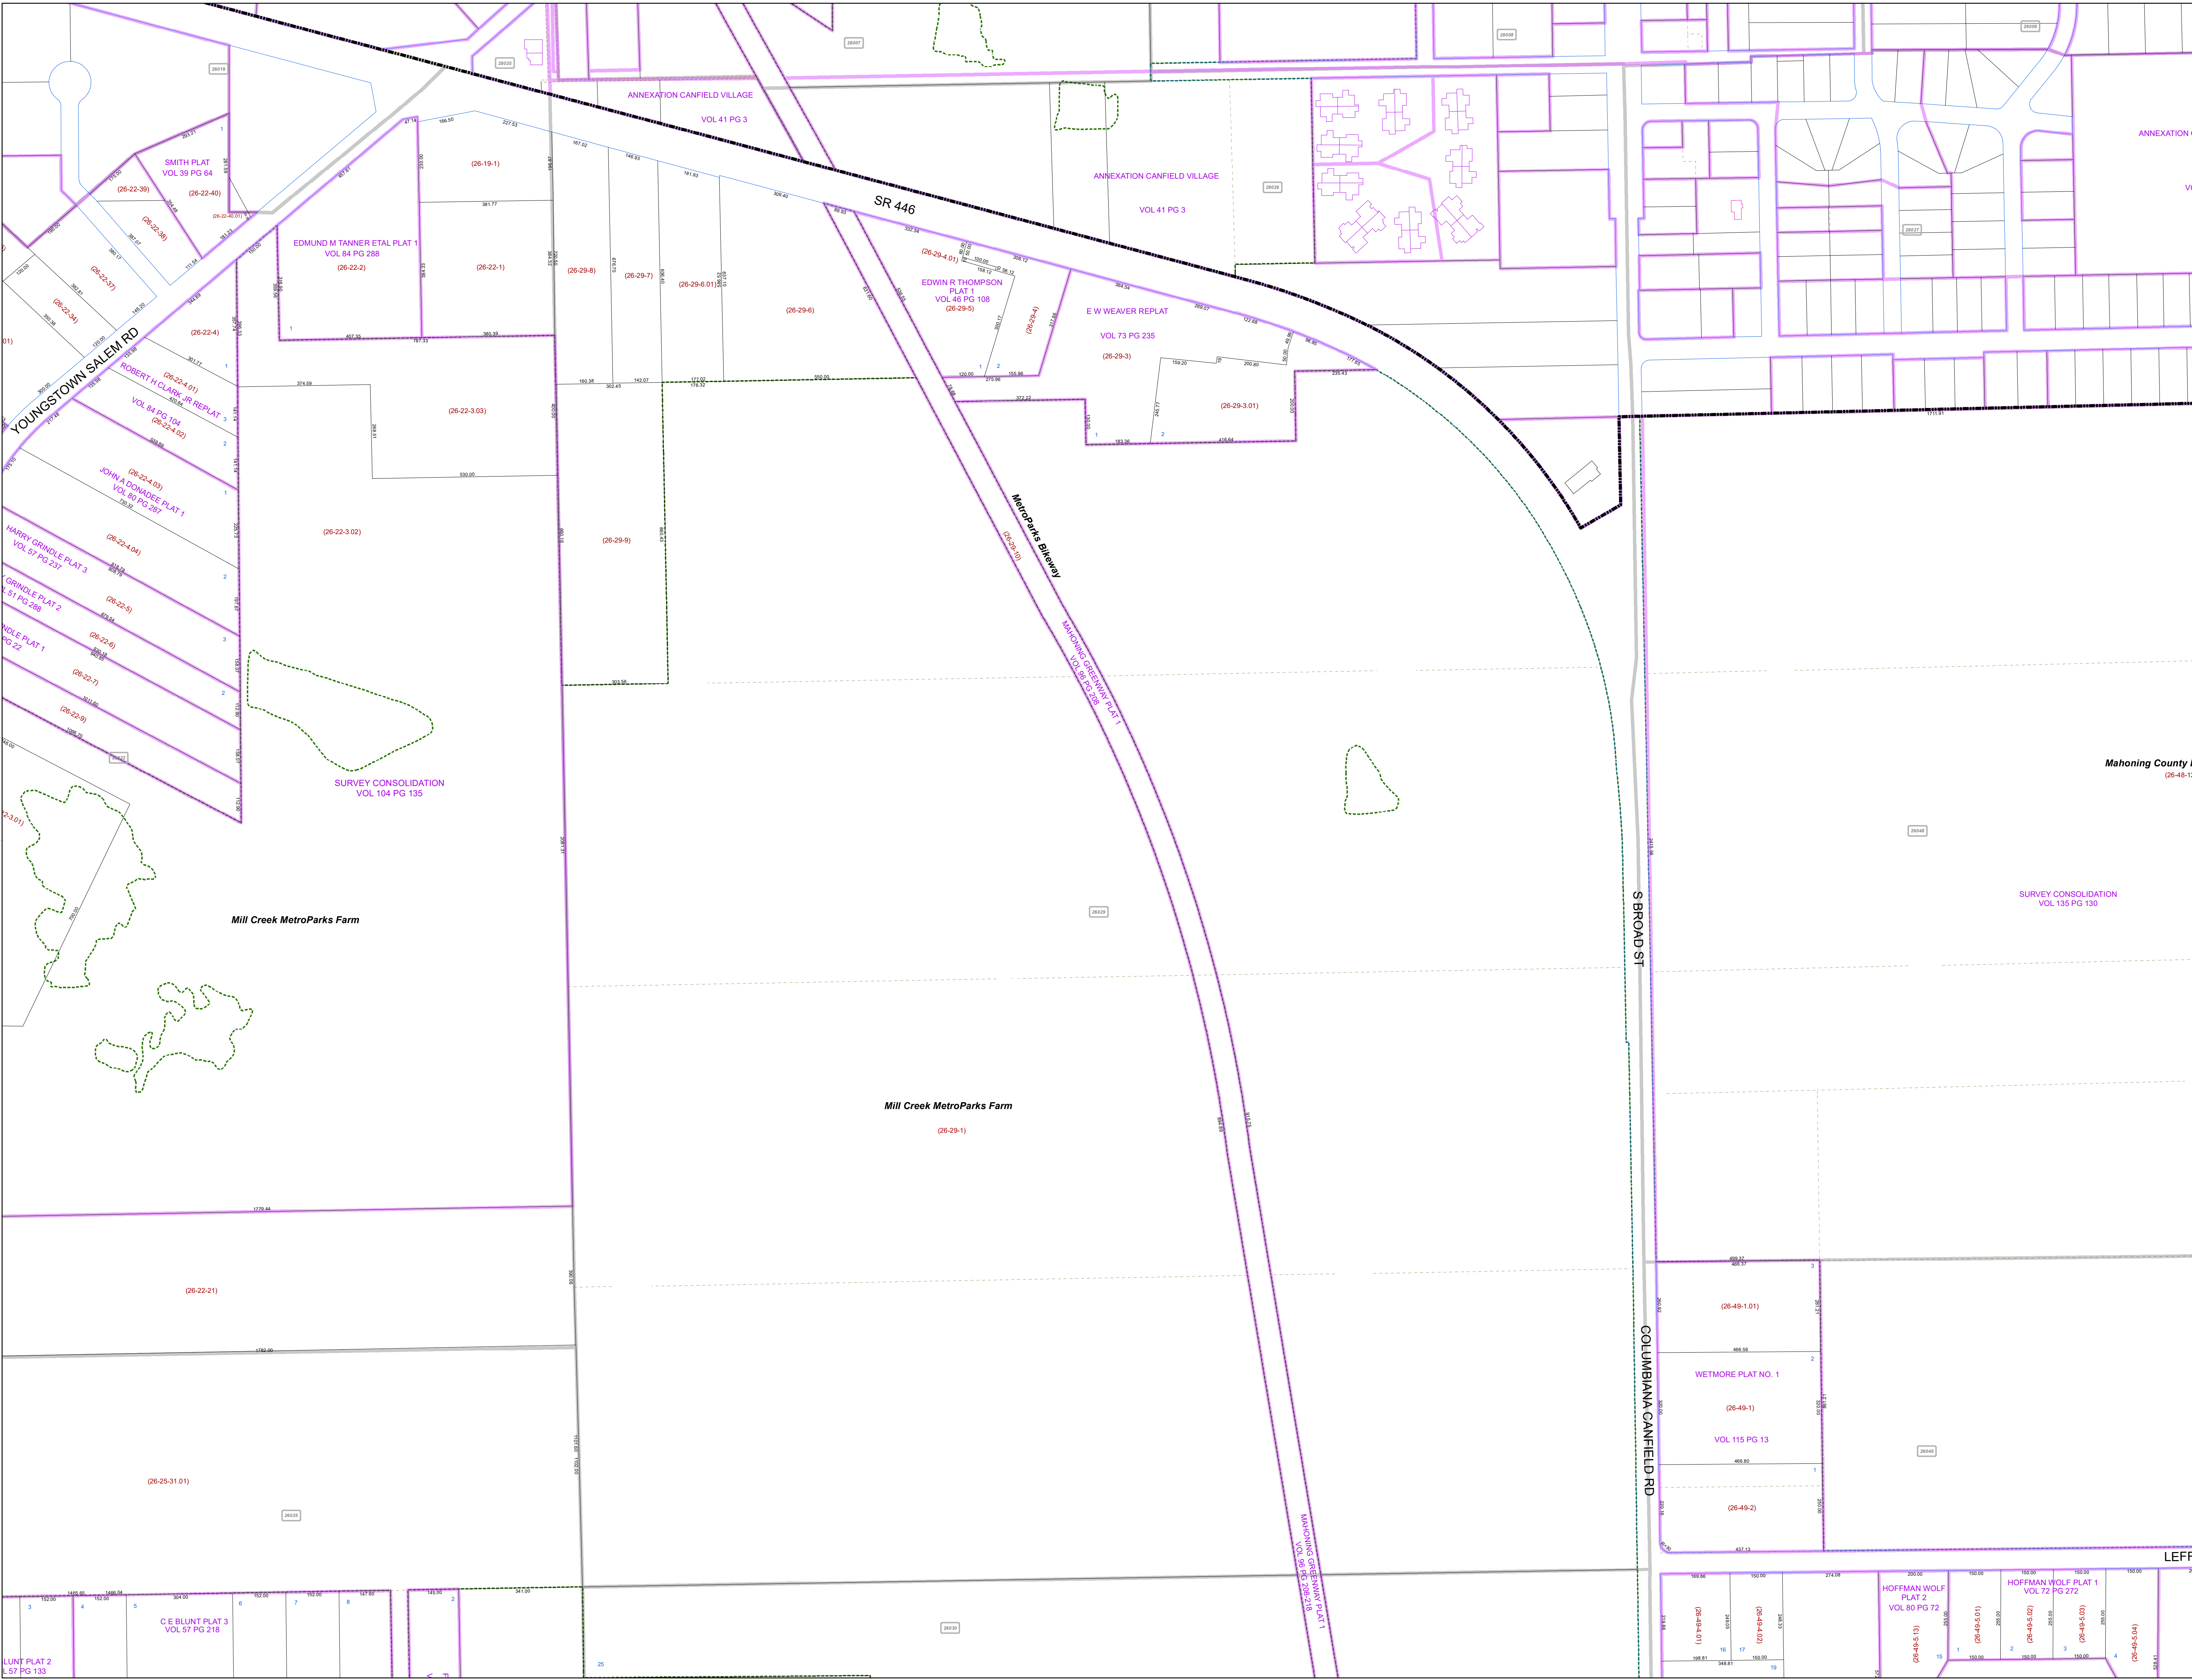

**MAHONING COUNTY
OHIO
CANFIELD TOWNSHIP
Lot 27, 28, 29, 30 Division 2**

**TAX MAP
26029**

Print Date 12/31/2019

LEGEND

- COUNTY LINE
- TOWNSHIP LINE
- CITY LINE
- VILLAGE LINE
- PLAT OUTLINE
- PARCEL LINE
- OLD PARCEL LINE
- PHASE LINE
- ROAD ROW LINE
- RAILROAD ROW LINE
- (01-20-1.03) PARCEL ID NUMBER
- 345 LOT NUMBER
- BELL PLAT 1 PLAT NAME
- 01004 TAX MAP NUMBER

**CANFIELD TOWNSHIP
Index Map**