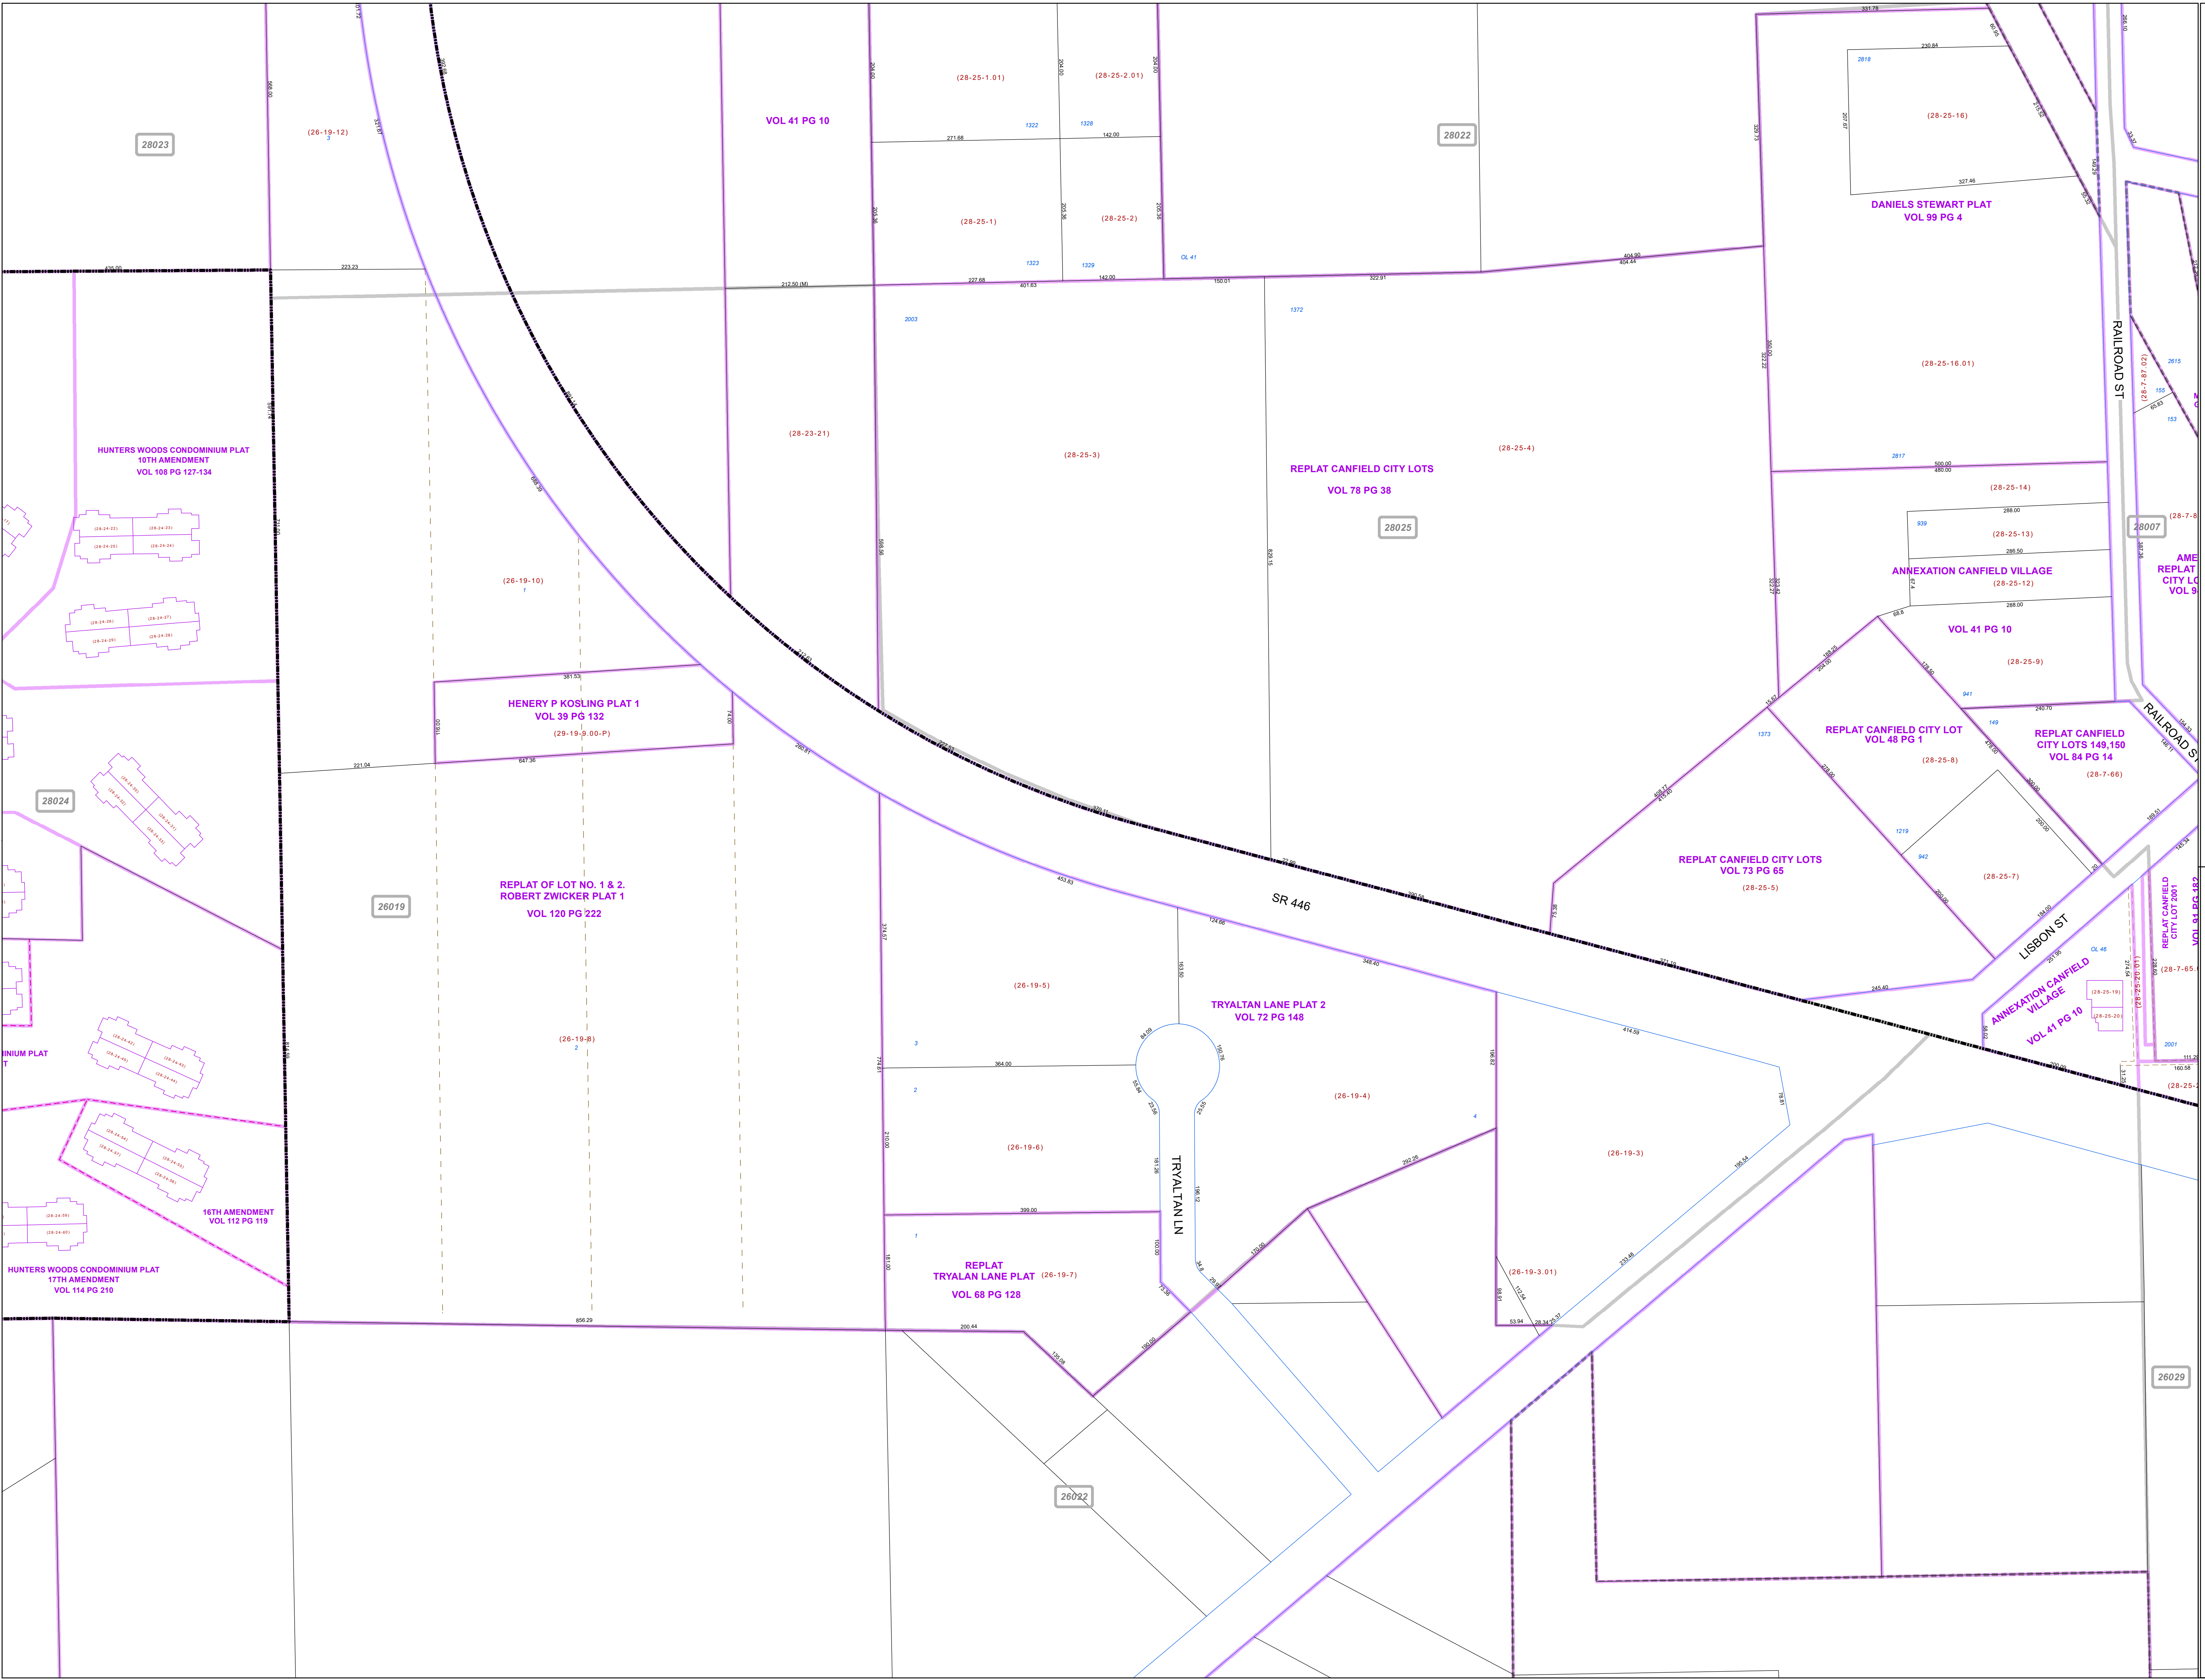

**MAHONING COUNTY
OHIO
CANFIELD TOWNSHIP
Lot 39, 40, 41, 42 Division 2**

**TAX MAP
26019**

Print Date 12/31/2019

LEGEND

- COUNTY LINE
- TOWNSHIP LINE
- CITY LINE
- VILLAGE LINE
- PLAT OUTLINE
- PARCEL LINE
- OLD PARCEL LINE
- PHASE LINE
- ROAD ROW LINE
- RAILROAD ROW LINE
- PARCEL ID NUMBER
- LOT NUMBER
- PLAT NAME
- TAX MAP NUMBER

**CANFIELD TOWNSHIP
Index Map**