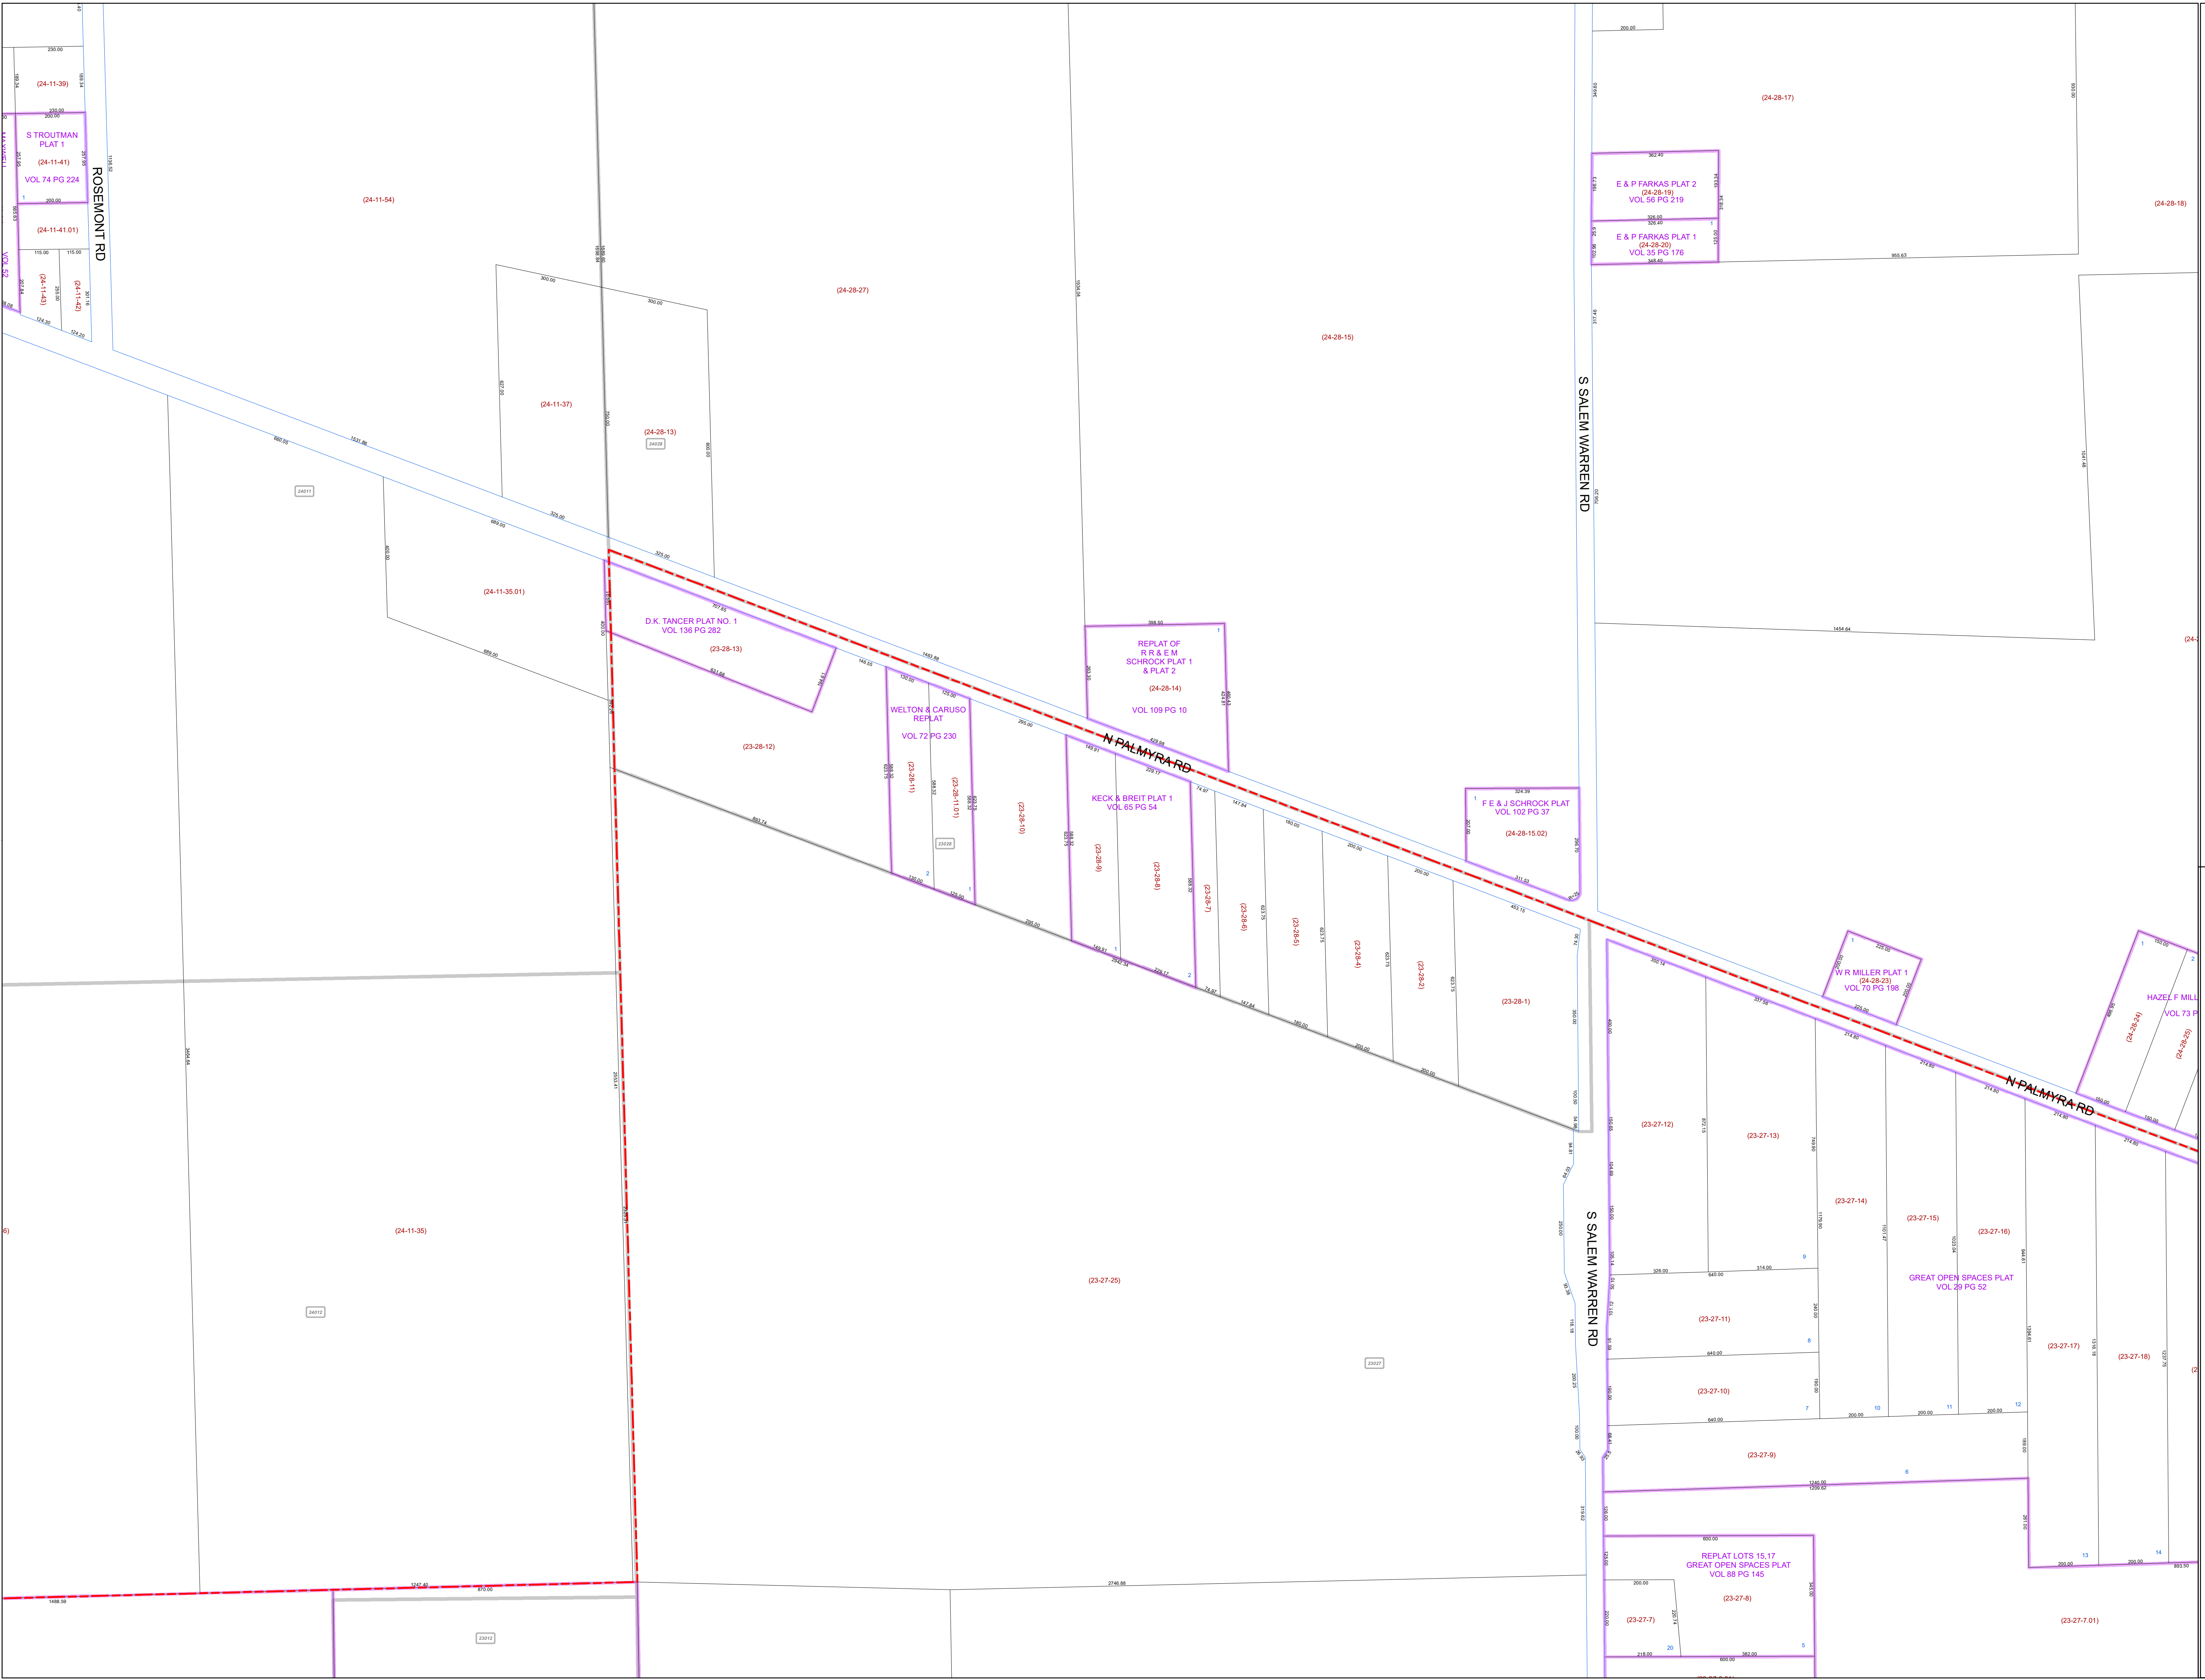

MAHONING COUNTY
OHIO
ELLSWORTH TOWNSHIP
 Section 23

TAX MAP
23028

Print Date 12/31/2019

LEGEND

- COUNTY LINE
- TOWNSHIP LINE
- CITY LINE
- VILLAGE LINE
- PLAT OUTLINE
- PARCEL LINE
- OLD PARCEL LINE
- PHASE LINE
- ROAD ROW LINE
- RAILROAD ROW LINE
- PARCEL ID NUMBER
- LOT NUMBER
- PLAT NAME
- TAX MAP NUMBER

ELLSWORTH TOWNSHIP
Index Map