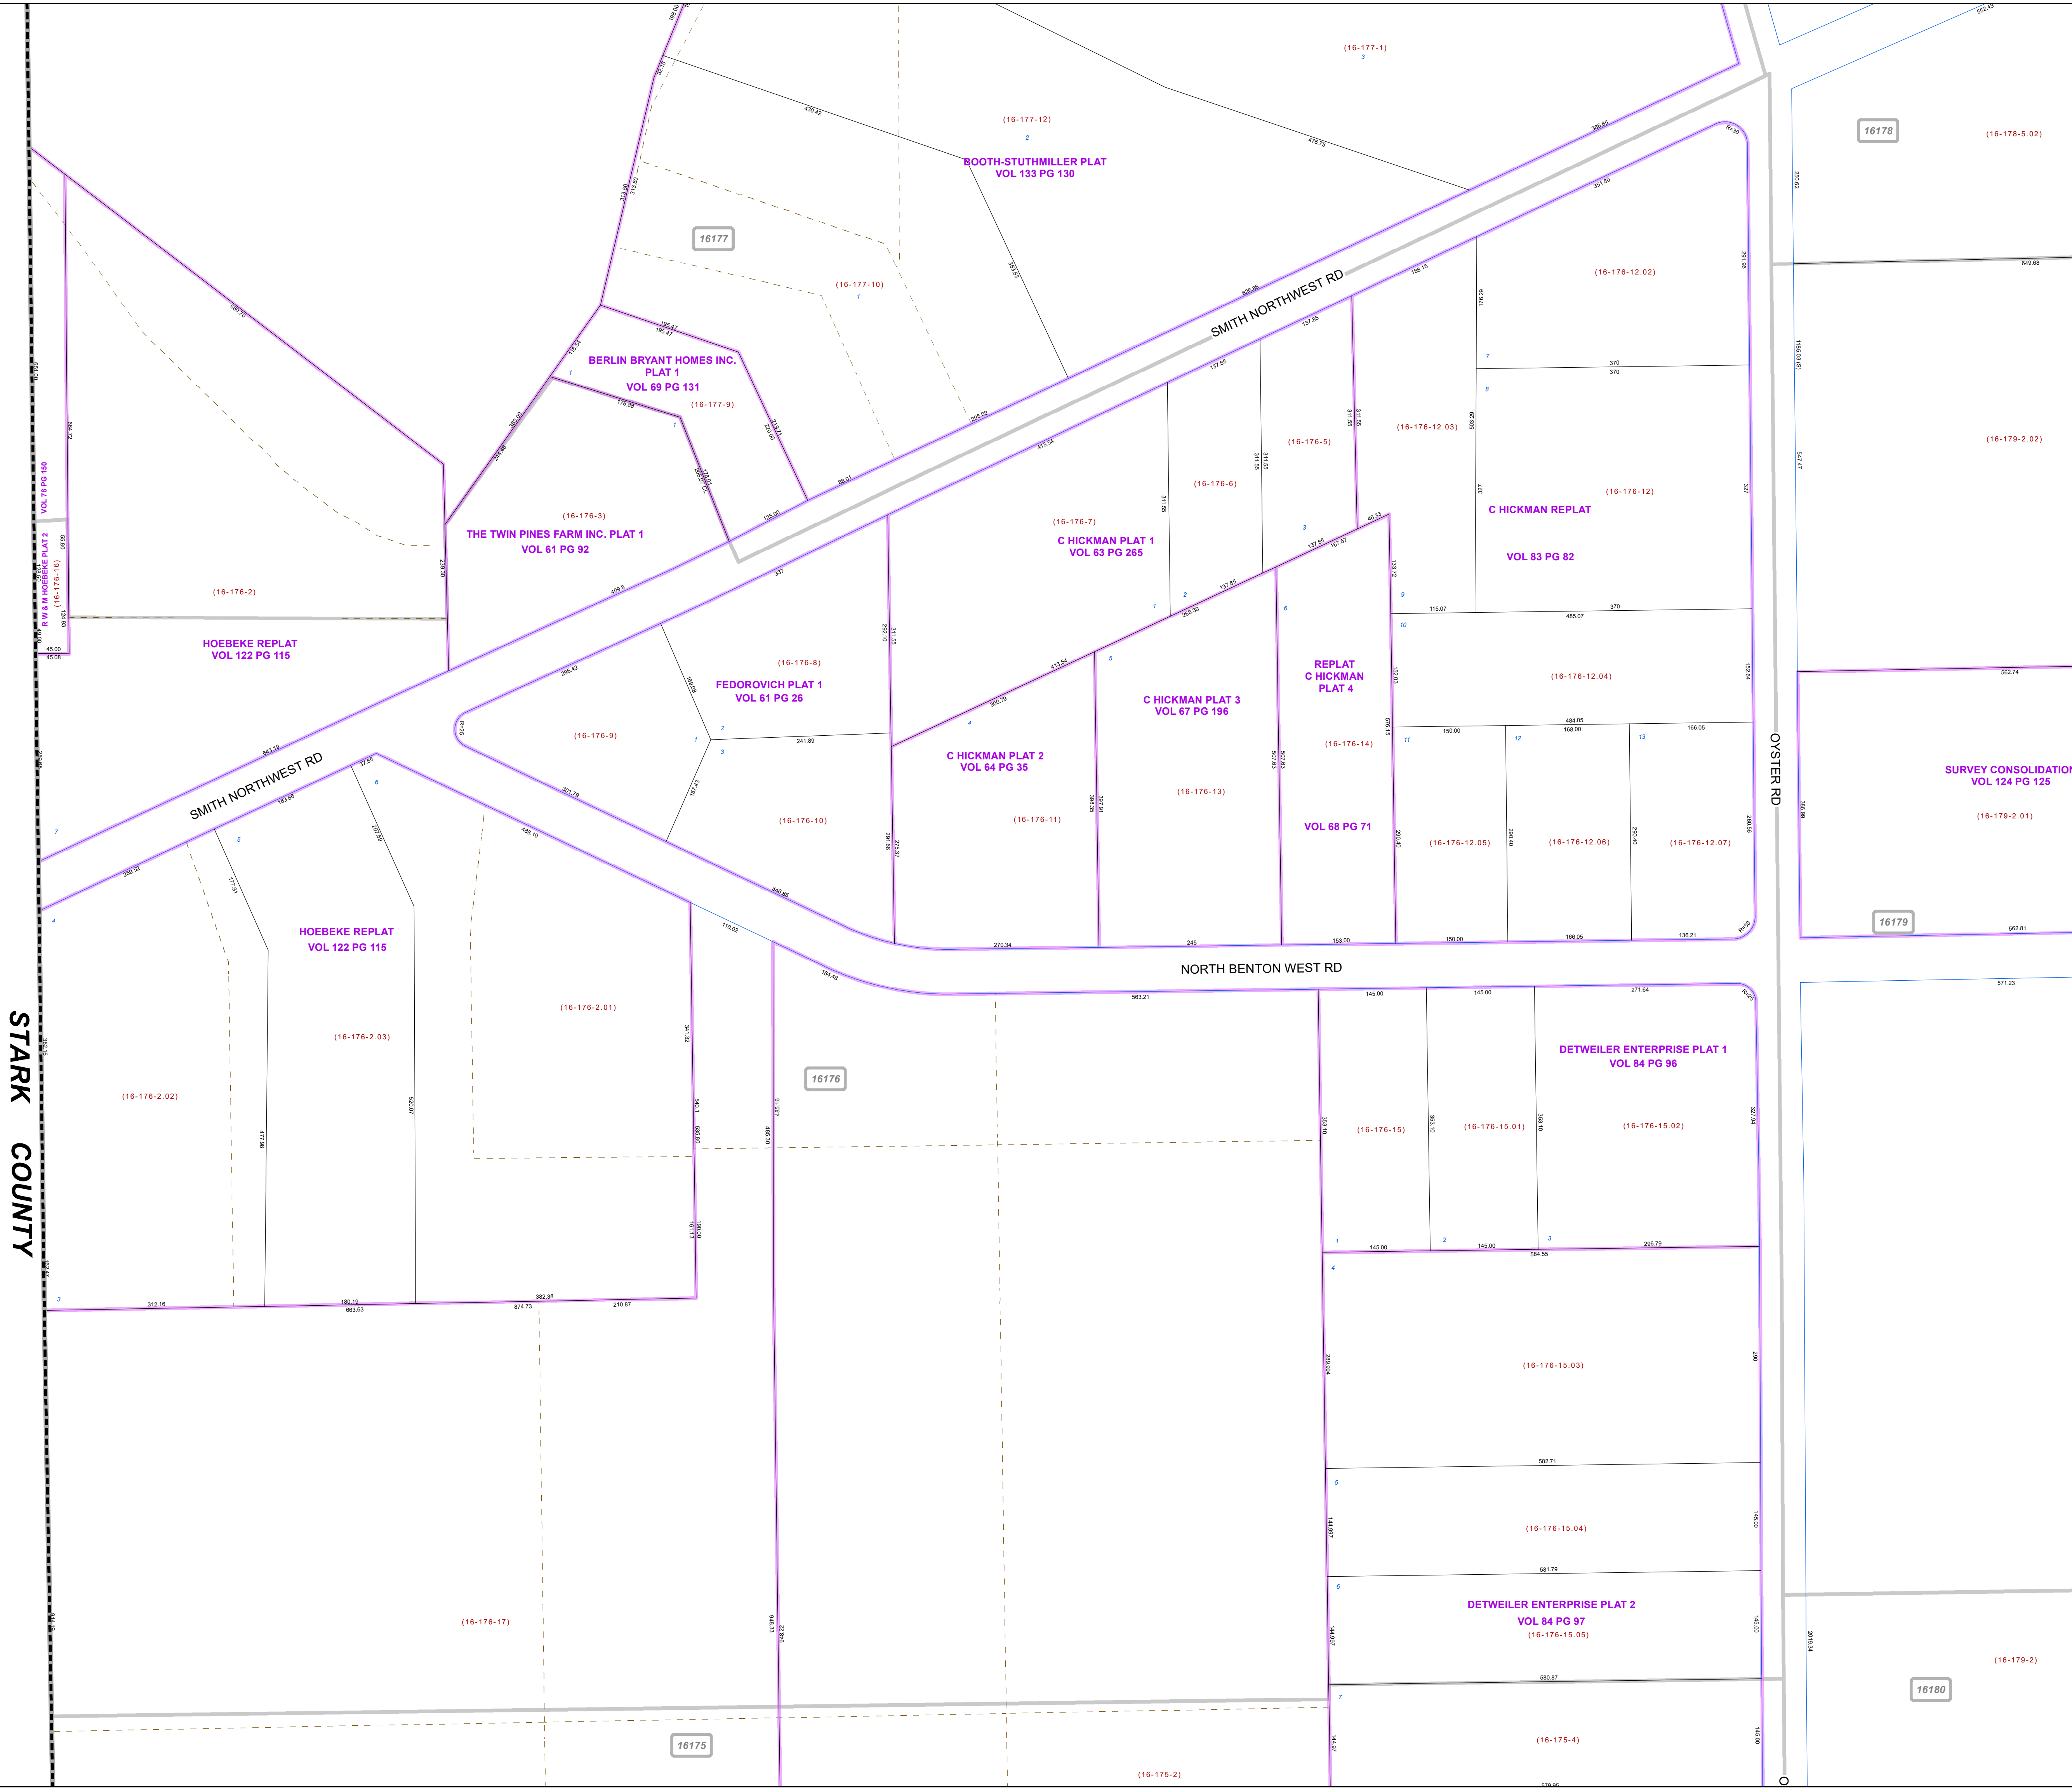

MAHONING COUNTY
OHIO
SMITH TOWNSHIP
 Section 6

TAX MAP
16176

Print Date 12/31/2019

LEGEND

- COUNTY LINE
- TOWNSHIP LINE
- CITY LINE
- VILLAGE LINE
- PLAT OUTLINE
- PARCEL LINE
- OLD PARCEL LINE
- PHASE LINE
- ROAD ROW LINE
- RAILROAD ROW LINE
- PARCEL ID NUMBER
- LOT NUMBER
- PLAT NAME
- TAX MAP NUMBER

SMITH TOWNSHIP
 Index Map

STARK COUNTY