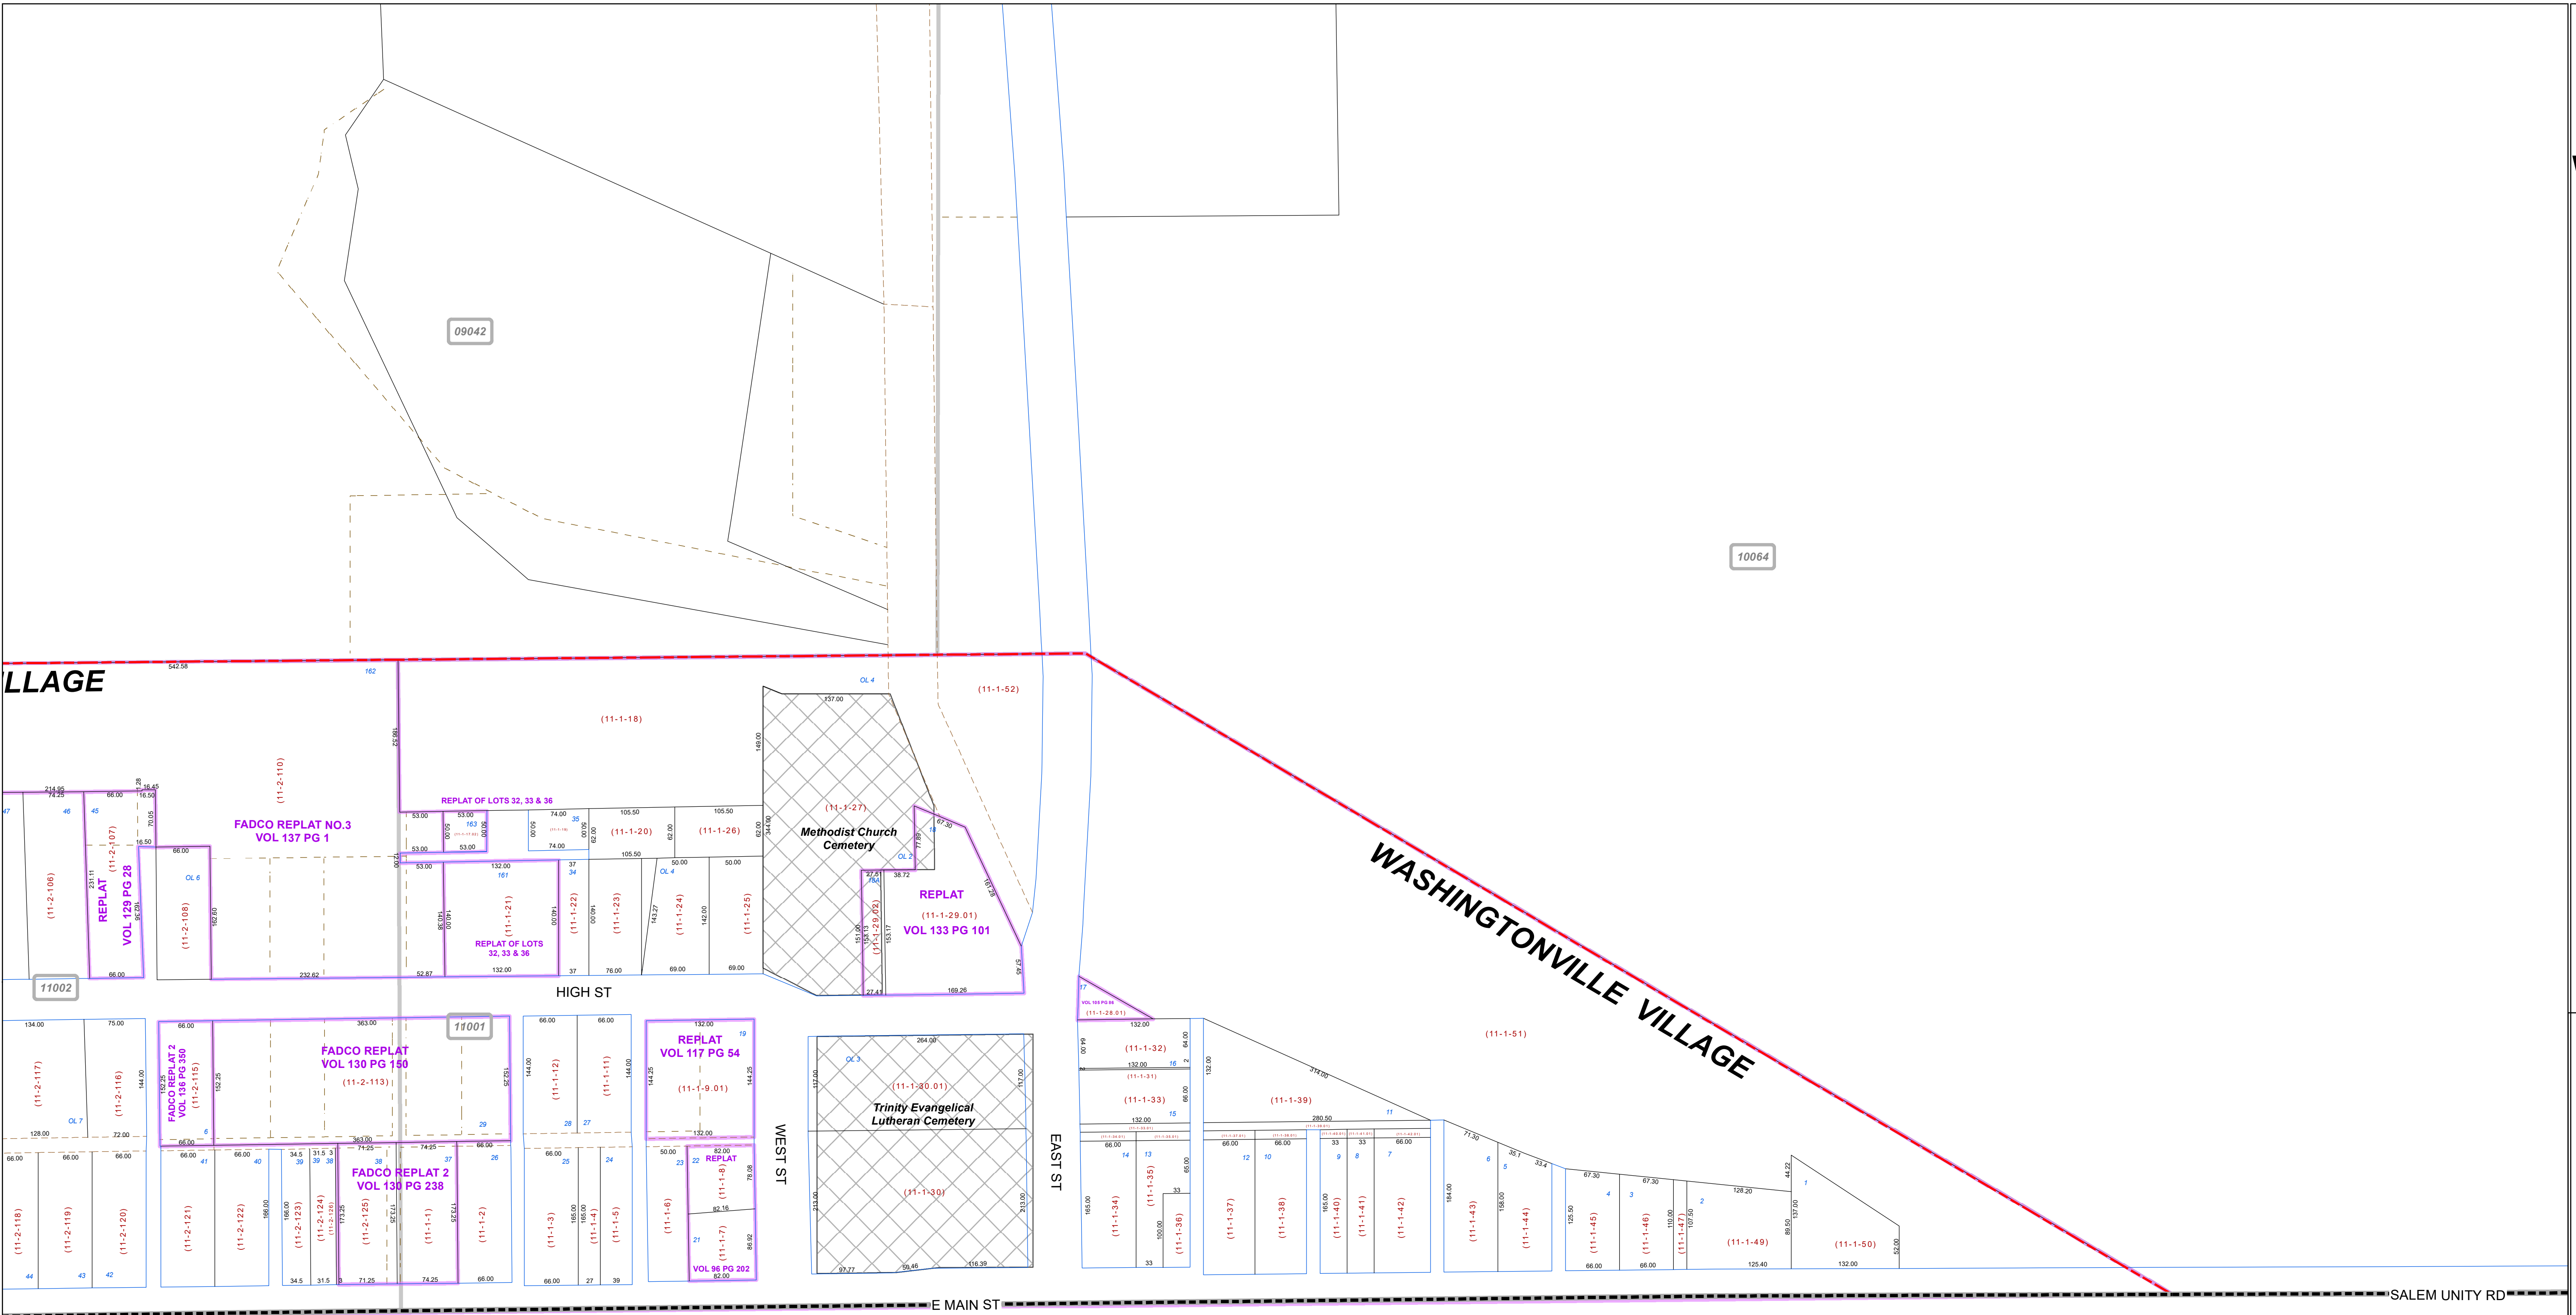

**MAHONING COUNTY
OHIO**
WASHINGTONVILLE VILLAGE
Washingtonville Village East Half

**TAX MAP
11001**

Print Date 12/31/2019

LEGEND

- COUNTY LINE
- TOWNSHIP LINE
- CITY LINE
- VILLAGE LINE
- PLAT OUTLINE
- PARCEL LINE
- OLD PARCEL LINE
- PHASE LINE
- ROAD ROW LINE
- RAILROAD ROW LINE
- (01-20-1.03) PARCEL ID NUMBER
- 345 LOT NUMBER
- BELL PLAT 1 PLAT NAME
- 01004 TAX MAP NUMBER

**WASHINGTONVILLE VILLAGE
Index Map**

COLUMBIANA COUNTY