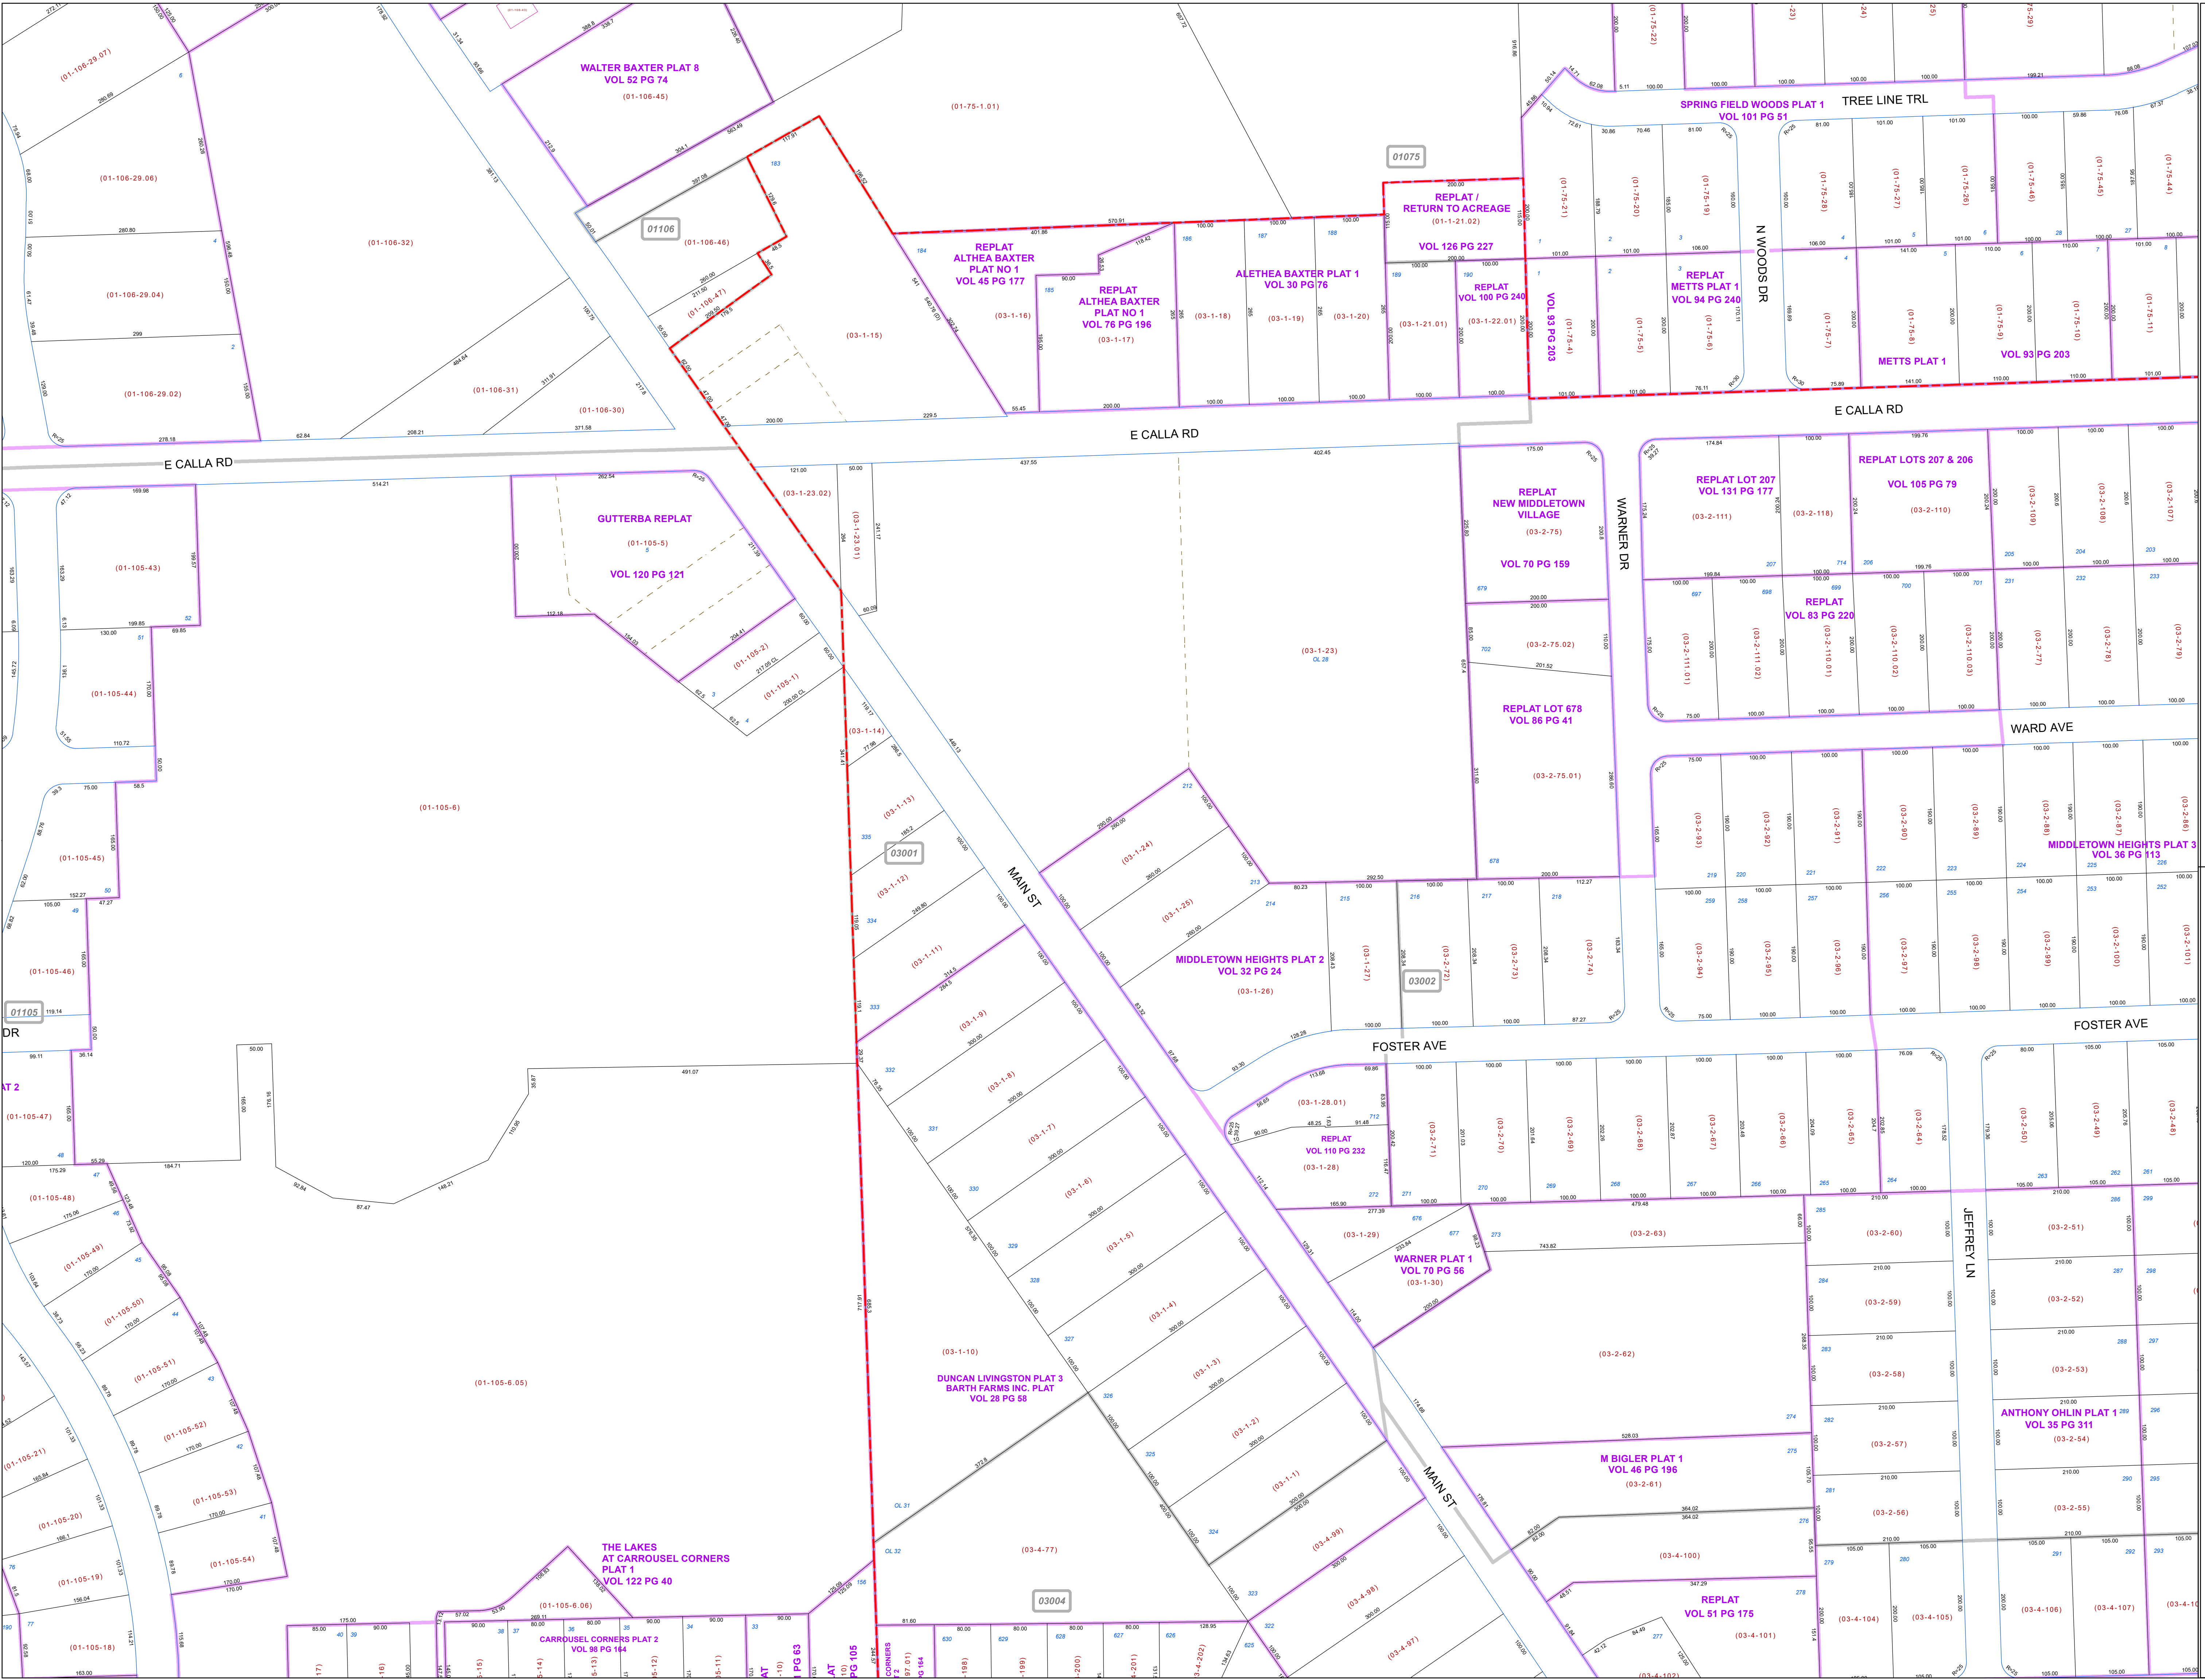

**MAHONING COUNTY  
OHIO  
NEW MIDDLETOWN VILLAGE**

**TAX MAP  
03001**

Print Date 12/31/2019

**LEGEND**

- COUNTY LINE
- TOWNSHIP LINE
- CITY LINE
- VILLAGE LINE
- PLAT OUTLINE
- PARCEL LINE
- OLD PARCEL LINE
- PHASE LINE
- ROAD ROW LINE
- RAILROAD ROW LINE
- (01-20-1.03) PARCEL ID NUMBER
- 345 LOT NUMBER
- BELL PLAT 1 PLAT NAME
- 01004 TAX MAP NUMBER

**NEW MIDDLETOWN VILLAGE  
Index Map**