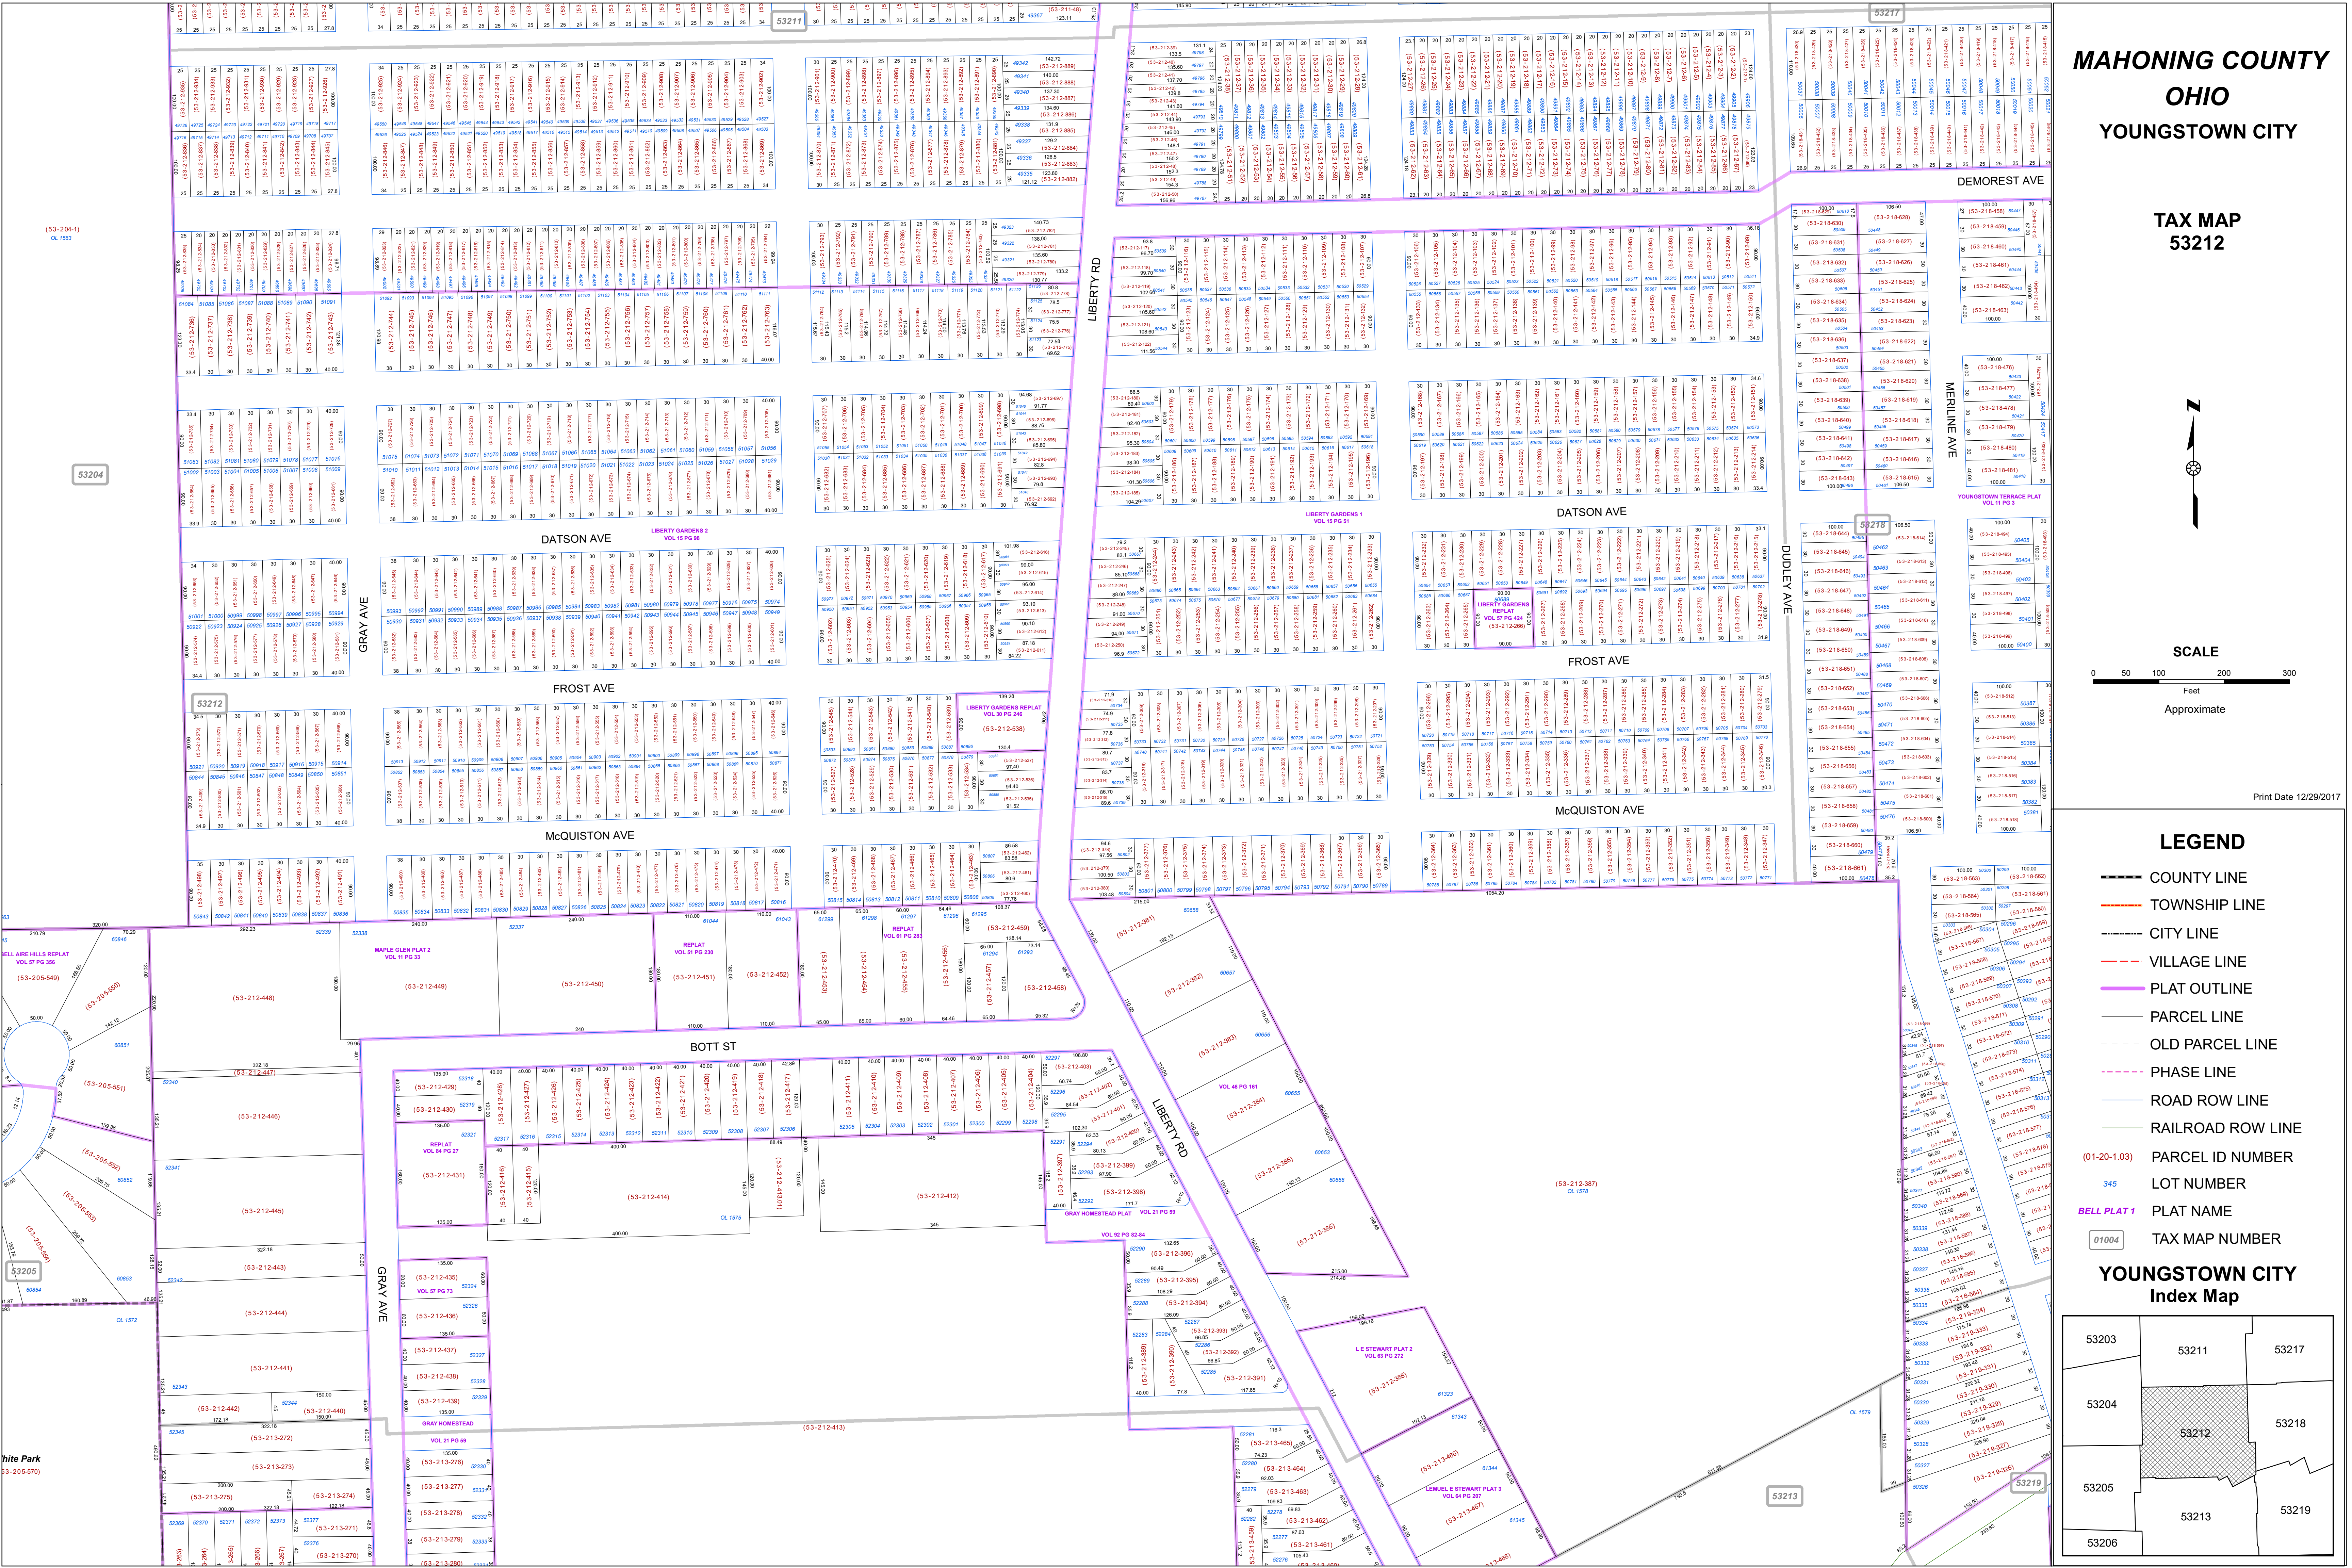

MAHONING COUNTY
OHIO
YOUNGSTOWN CITY

TAX MAP
53212

SCALE

Print Date 12/29/2017

LEGEND

- COUNTY LINE
- TOWNSHIP LINE
- CITY LINE
- VILLAGE LINE
- PLAT OUTLINE
- PARCEL LINE
- OLD PARCEL LINE
- PHASE LINE
- ROAD ROW LINE
- RAILROAD ROW LINE
- PARCEL ID NUMBER
- LOT NUMBER
- PLAT NAME
- TAX MAP NUMBER

YOUNGSTOWN CITY
Index Map

53204

53211

53217

53212

53213

53219

White Park