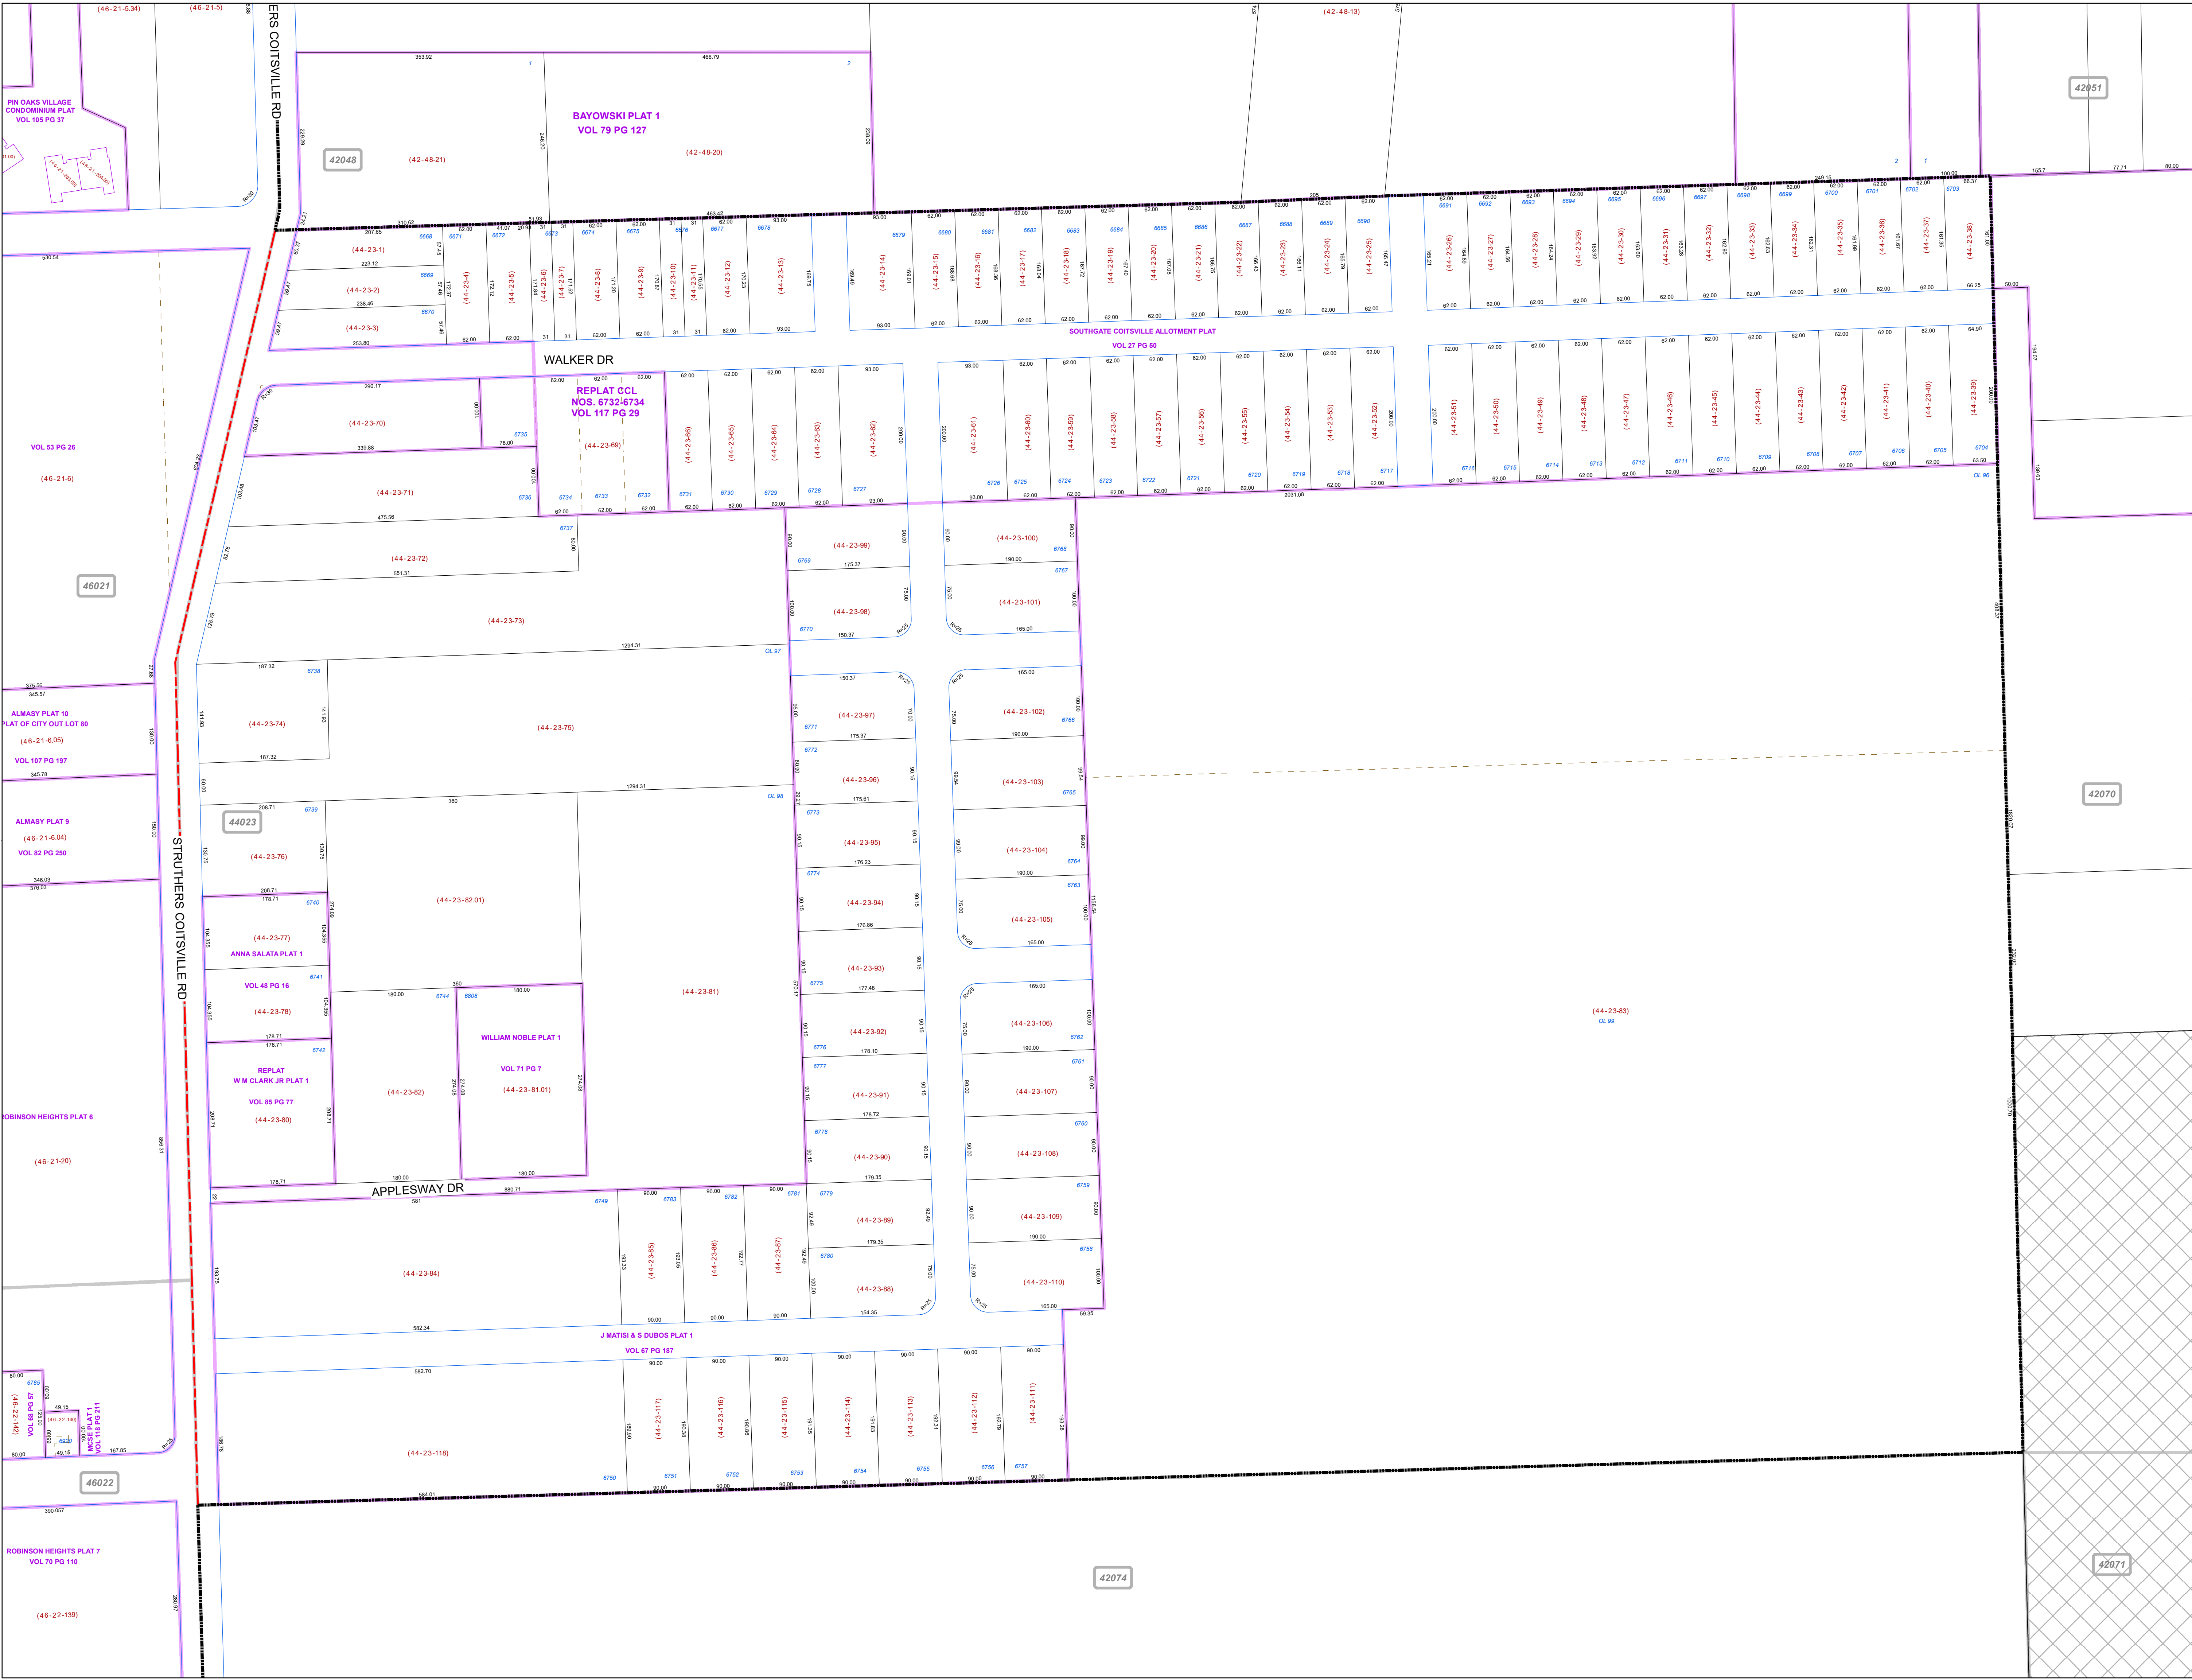

**MAHONING COUNTY**  
**OHIO**  
**CAMPBELL CITY**  
*Great Lot 22*

**TAX MAP**  
**44023**

Print Date 12/29/2017

**LEGEND**

- COUNTY LINE
- TOWNSHIP LINE
- CITY LINE
- VILLAGE LINE
- PLAT OUTLINE
- PARCEL LINE
- OLD PARCEL LINE
- PHASE LINE
- ROAD ROW LINE
- RAILROAD ROW LINE
- PARCEL ID NUMBER
- LOT NUMBER
- PLAT NAME
- TAX MAP NUMBER

**CAMPBELL CITY**  
**Index Map**

42051

42048

46021

42070

44023

42071

42074

46022