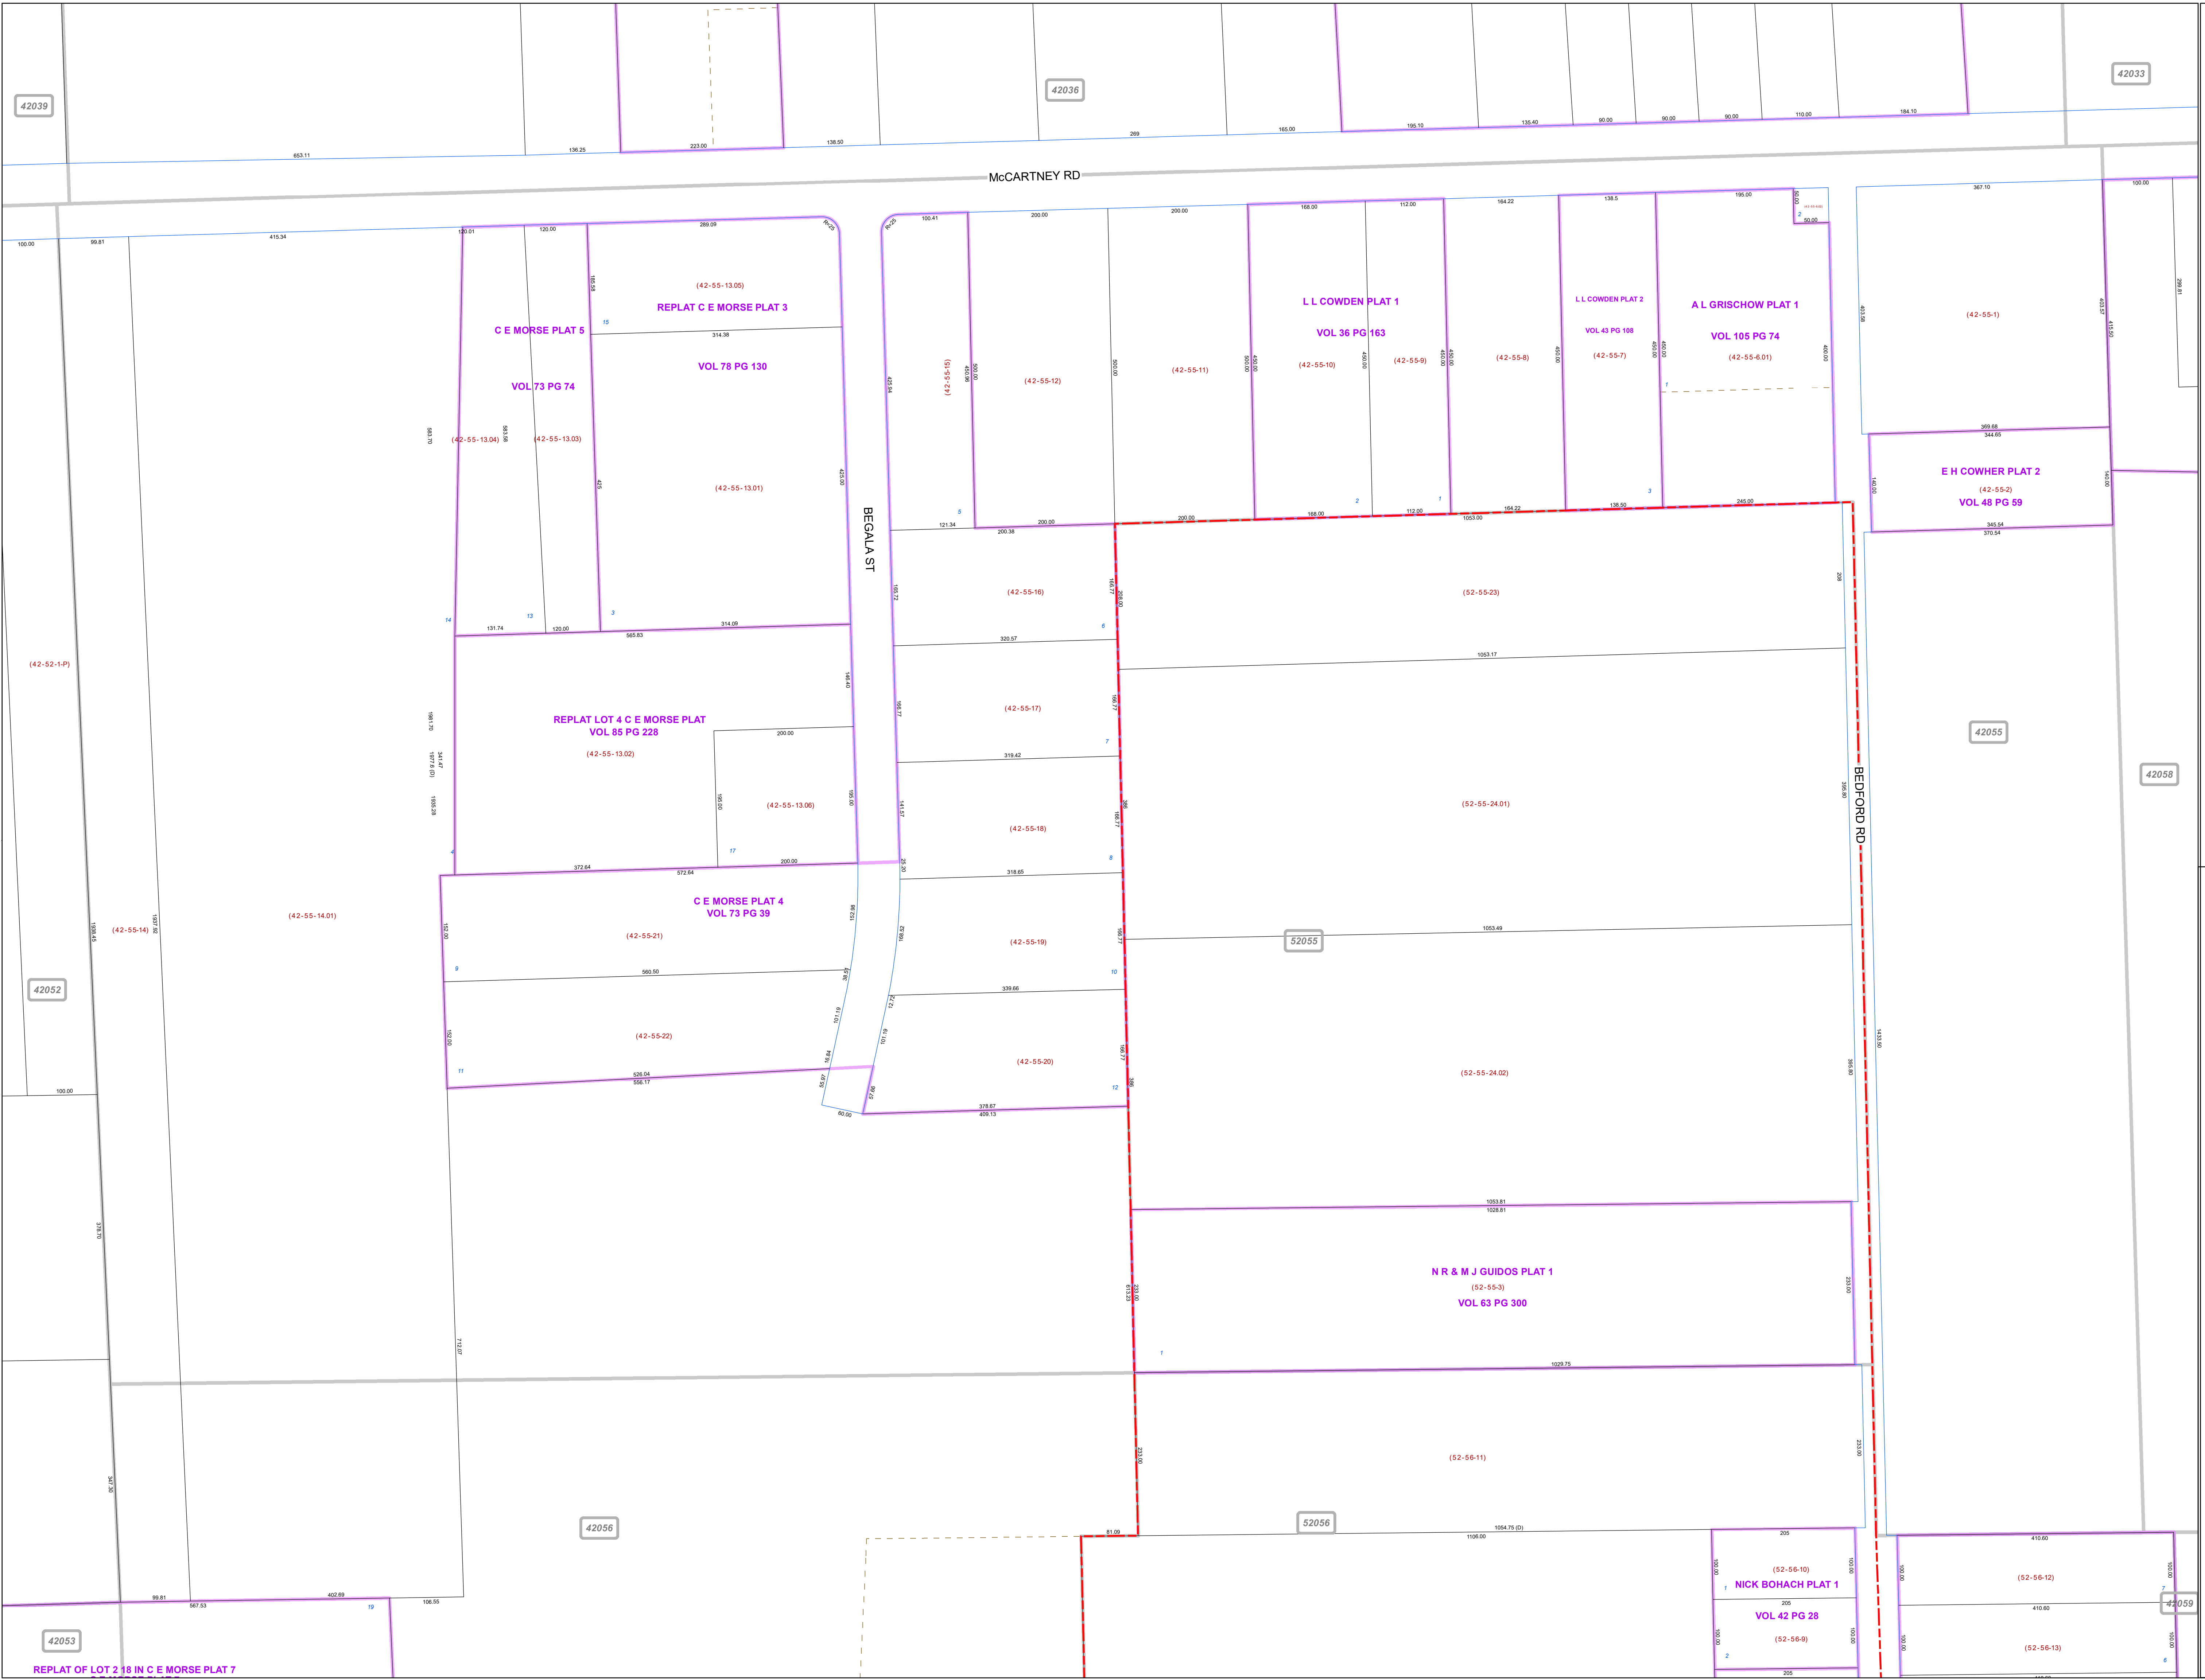

**MAHONING COUNTY  
OHIO  
COITSVILLE TOWNSHIP  
Great Lot 19**

**TAX MAP  
42055**

Print Date 12/29/2017

**LEGEND**

- COUNTY LINE
- TOWNSHIP LINE
- CITY LINE
- VILLAGE LINE
- PLAT OUTLINE
- PARCEL LINE
- OLD PARCEL LINE
- PHASE LINE
- ROAD ROW LINE
- RAILROAD ROW LINE
- (01-20-1.03) PARCEL ID NUMBER
- 345 LOT NUMBER
- BELL PLAT 1 PLAT NAME
- 01004 TAX MAP NUMBER

**COITSVILLE TOWNSHIP  
Index Map**

REPLAT OF LOT 2 18 IN C E MORSE PLAT 7