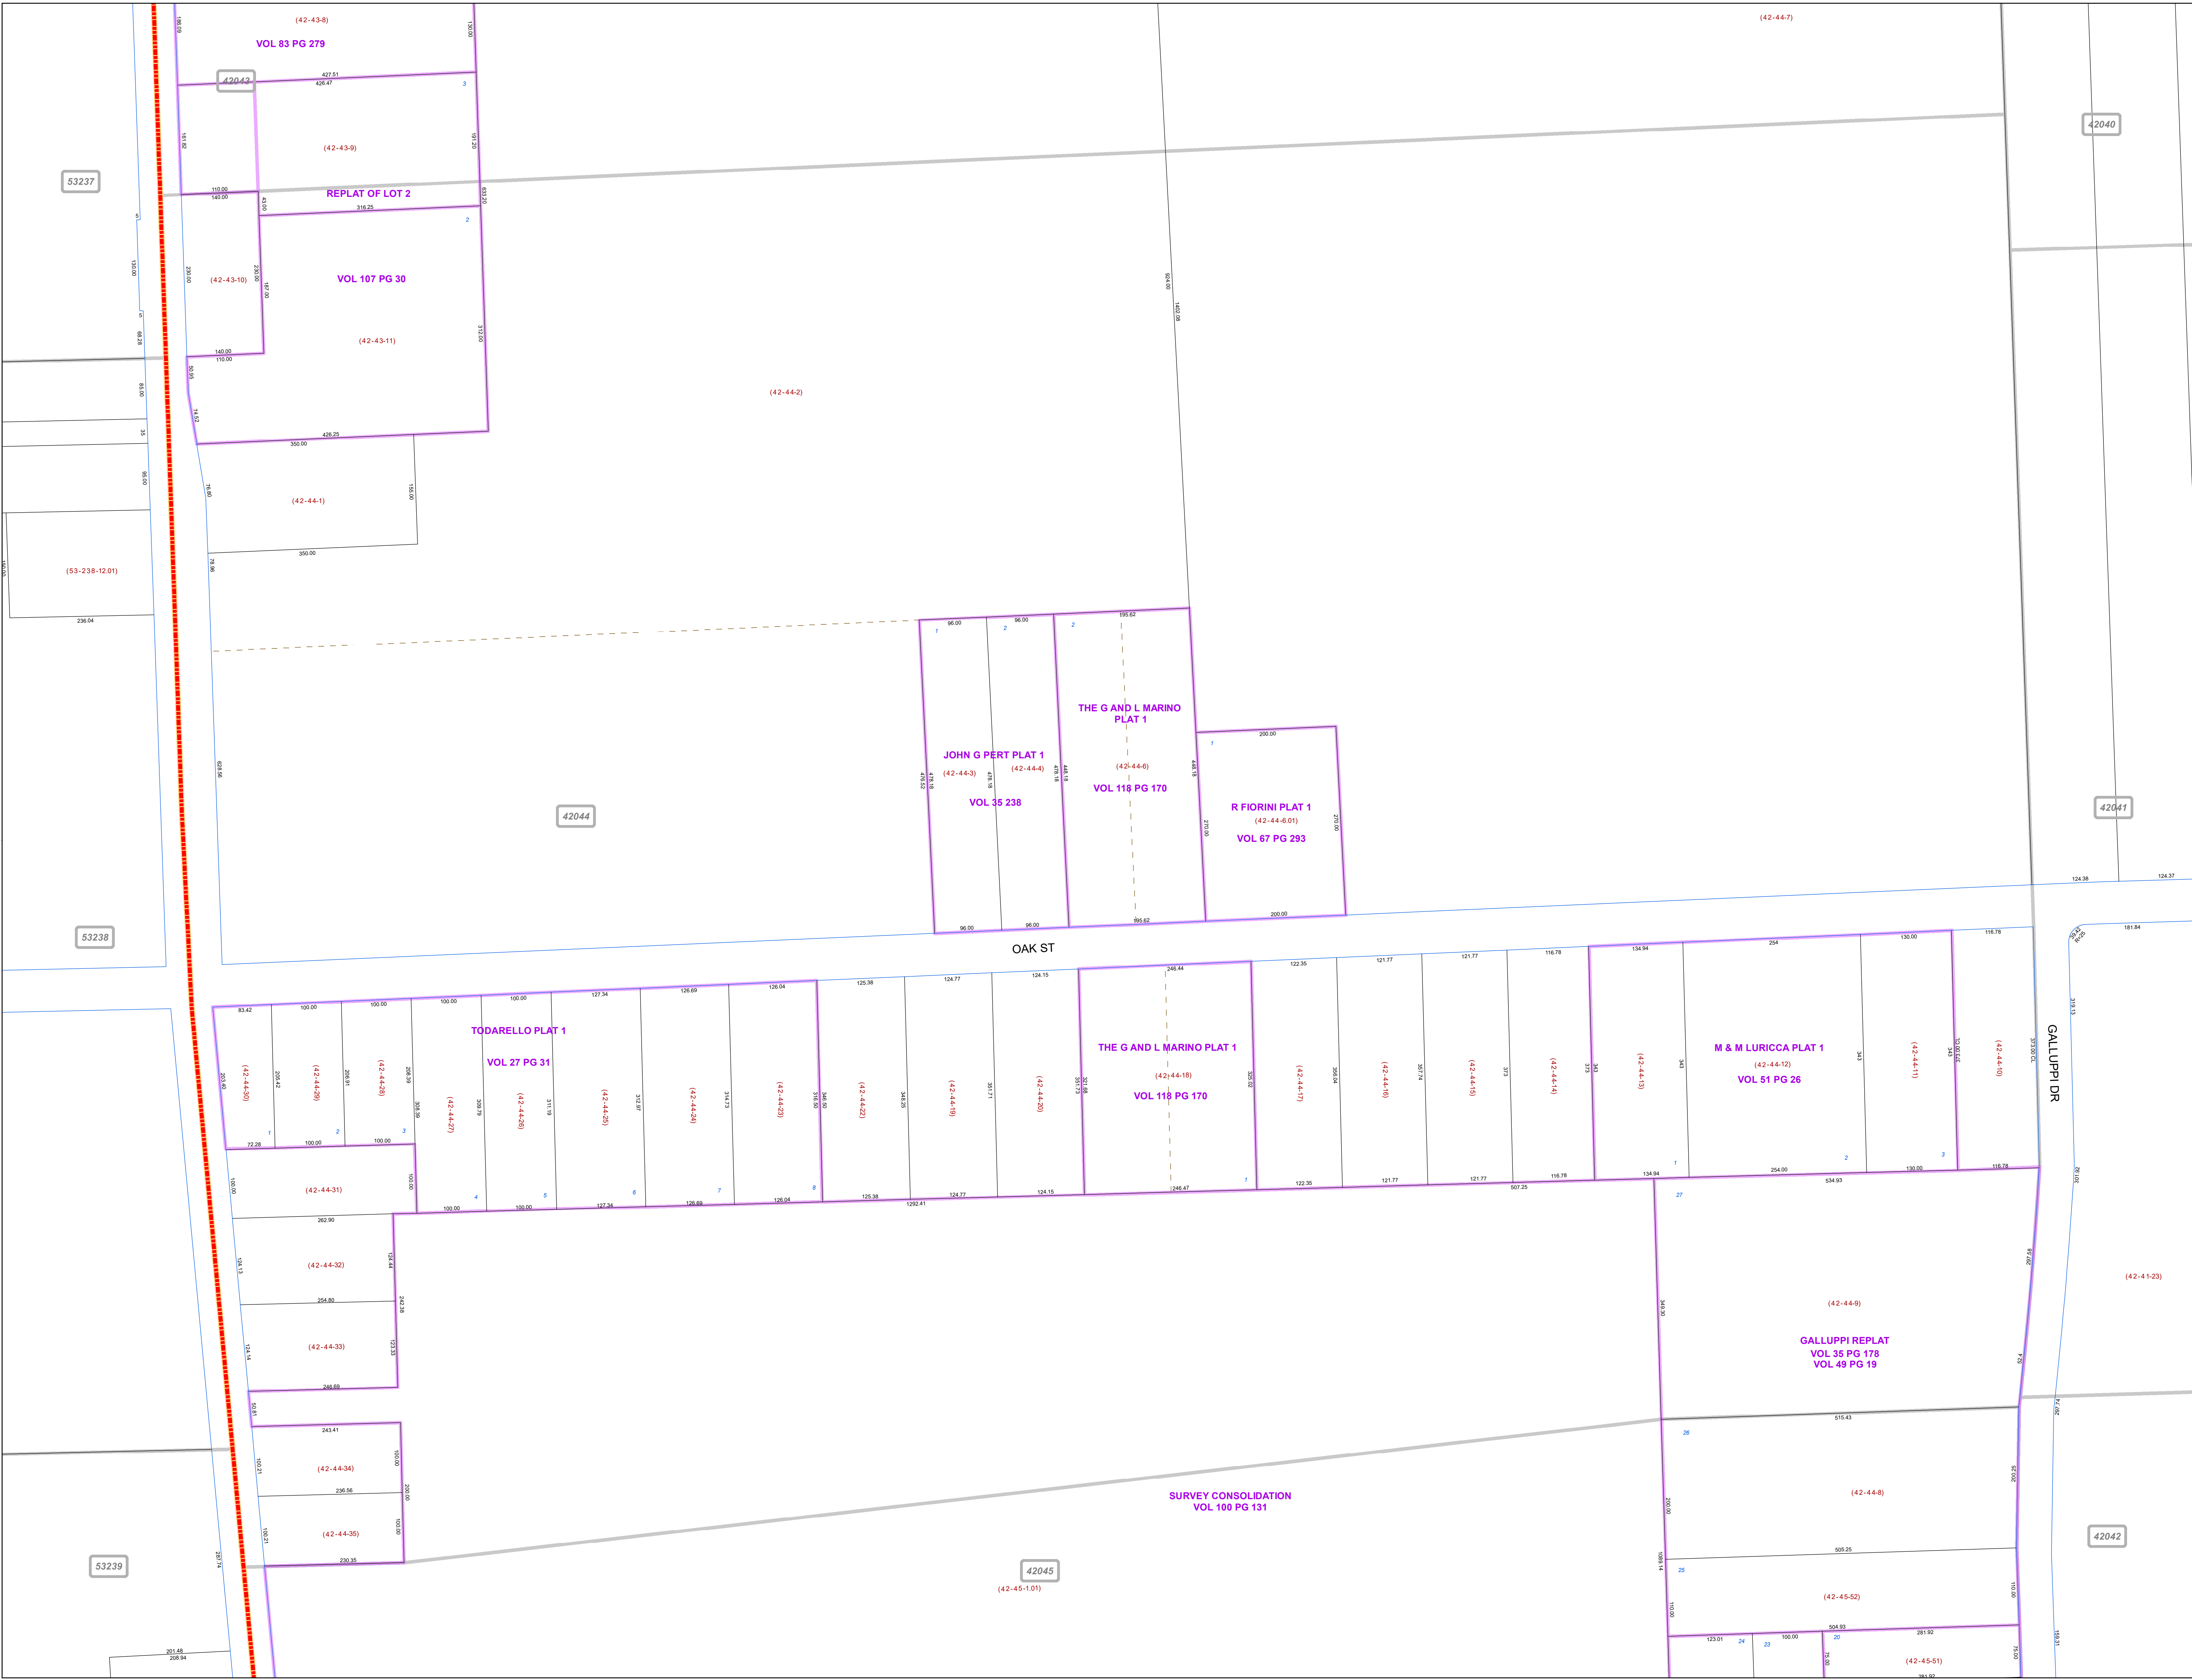

**MAHONING COUNTY**  
**OHIO**  
**COITSVILLE TOWNSHIP**  
*Great Lot 13*

**TAX MAP**  
**42044**

Print Date 12/29/2017

**LEGEND**

- COUNTY LINE
- TOWNSHIP LINE
- CITY LINE
- VILLAGE LINE
- PLAT OUTLINE
- PARCEL LINE
- OLD PARCEL LINE
- PHASE LINE
- ROAD ROW LINE
- RAILROAD ROW LINE
- (01-20-1.03) PARCEL ID NUMBER
- 345 LOT NUMBER
- BELL PLAT 1 PLAT NAME
- 01004 TAX MAP NUMBER

**COITSVILLE TOWNSHIP**  
**Index Map**

53236		
53237	42043	42040
53238	42044	42041
53239	42045	42042

53237

42040

53238

42044

42041

53239

42045

42042