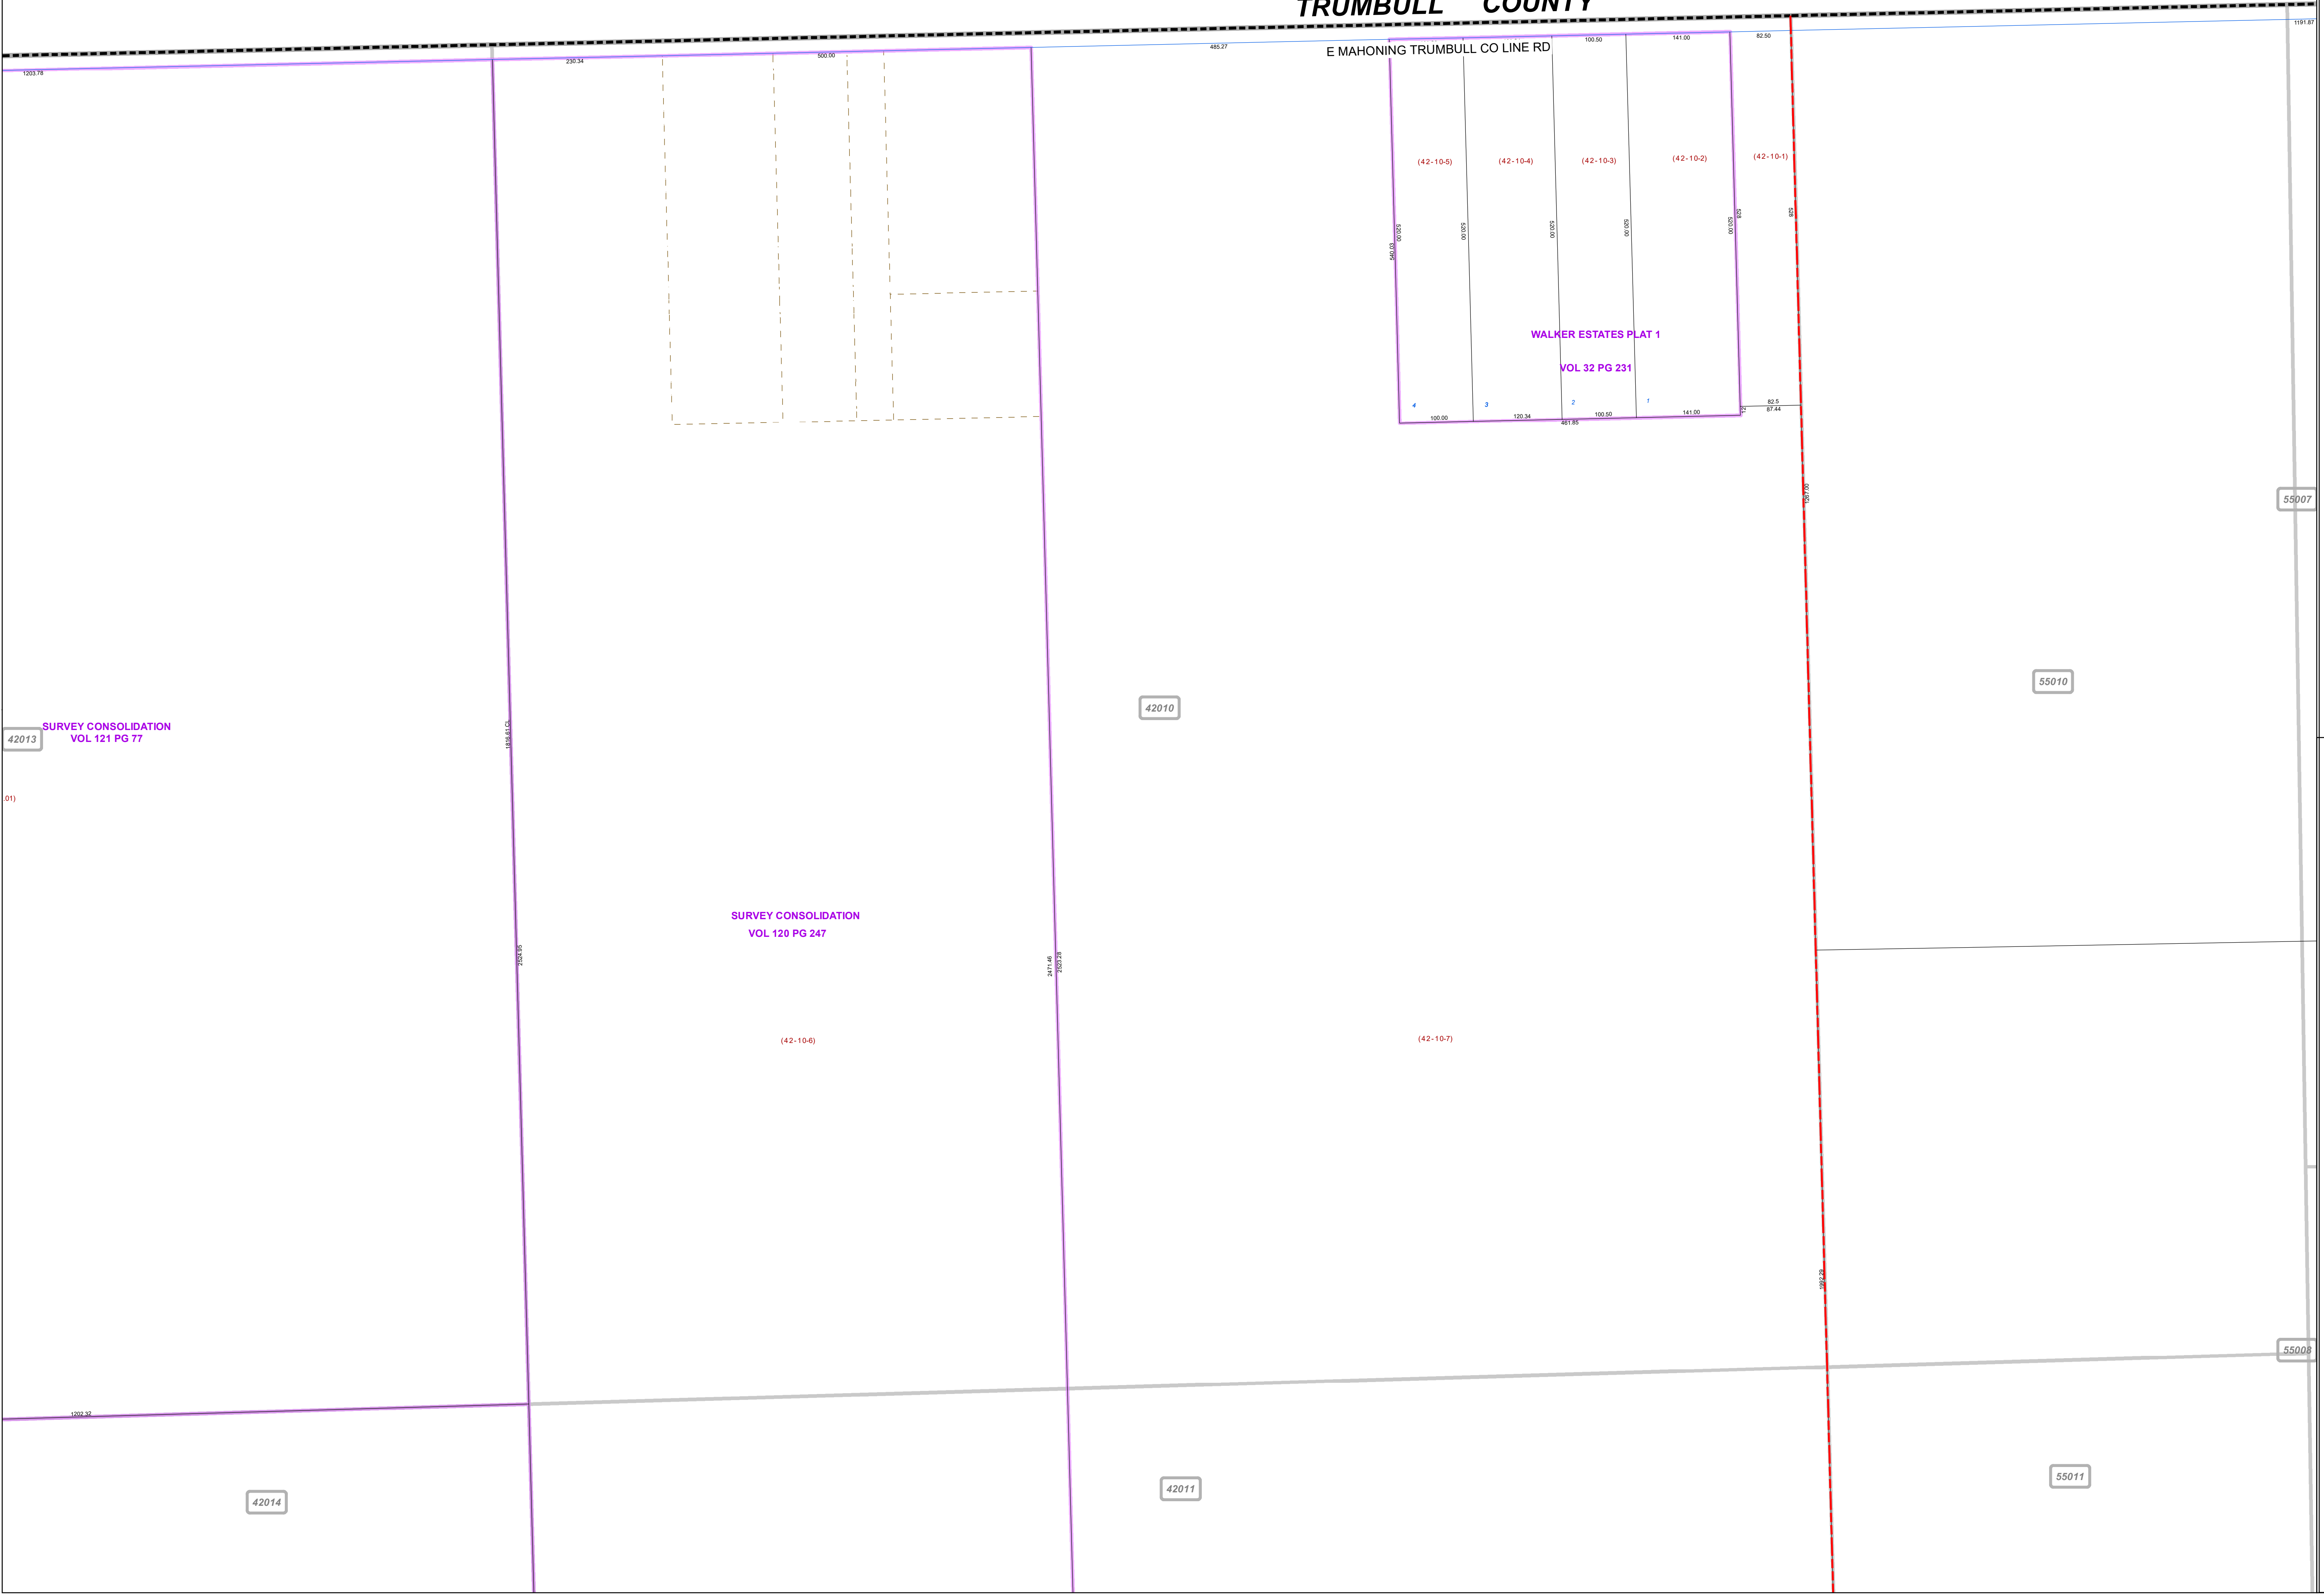

TRUMBULL COUNTY

**SURVEY CONSOLIDATION
VOL 121 PG 77**

**SURVEY CONSOLIDATION
VOL 120 PG 247**

**WALKER ESTATES PLAT 1
VOL 32 PG 231**