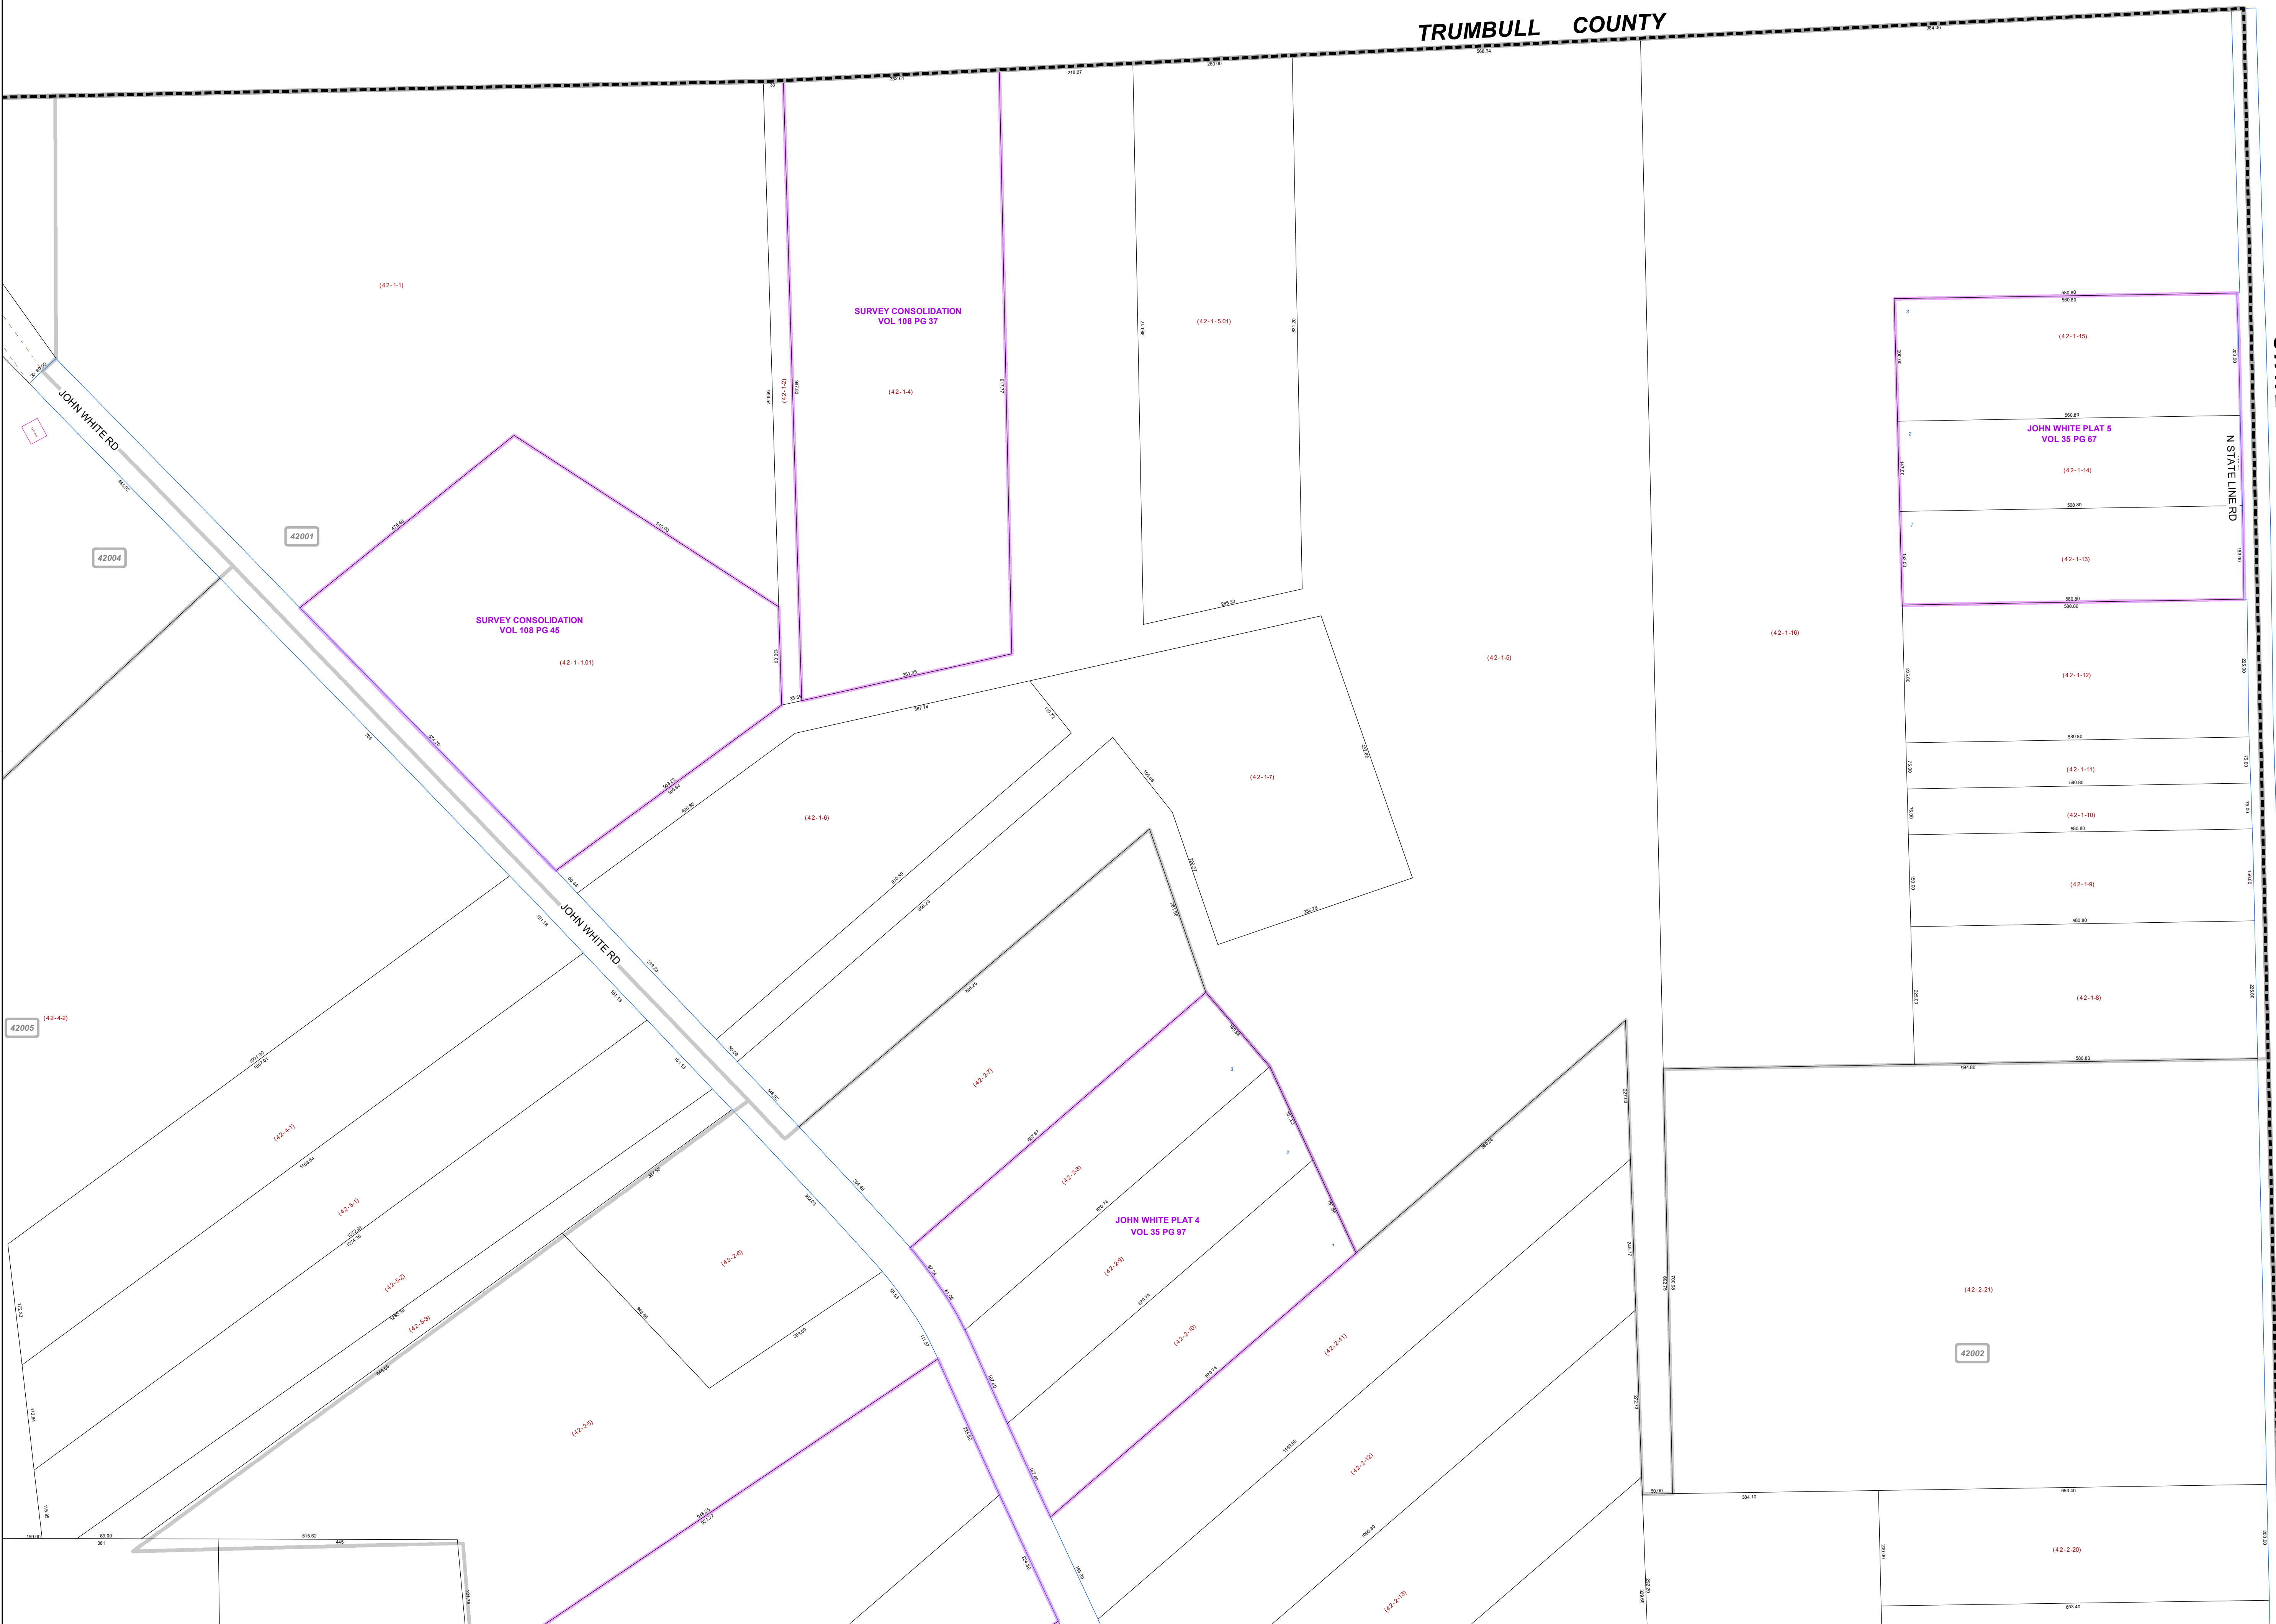

**MAHONING COUNTY
OHIO**

COITSVILLE TOWNSHIP
Great Lot 1

**TAX MAP
42001**

Print Date 12/29/2017

LEGEND

- COUNTY LINE
- TOWNSHIP LINE
- CITY LINE
- VILLAGE LINE
- PLAT OUTLINE
- PARCEL LINE
- OLD PARCEL LINE
- PHASE LINE
- ROAD ROW LINE
- RAILROAD ROW LINE
- PARCEL ID NUMBER
- LOT NUMBER
- PLAT NAME
- TAX MAP NUMBER

**COITSVILLE TOWNSHIP
Index Map**

TRUMBULL COUNTY

STATE OF PENNSYLVANIA

STATE