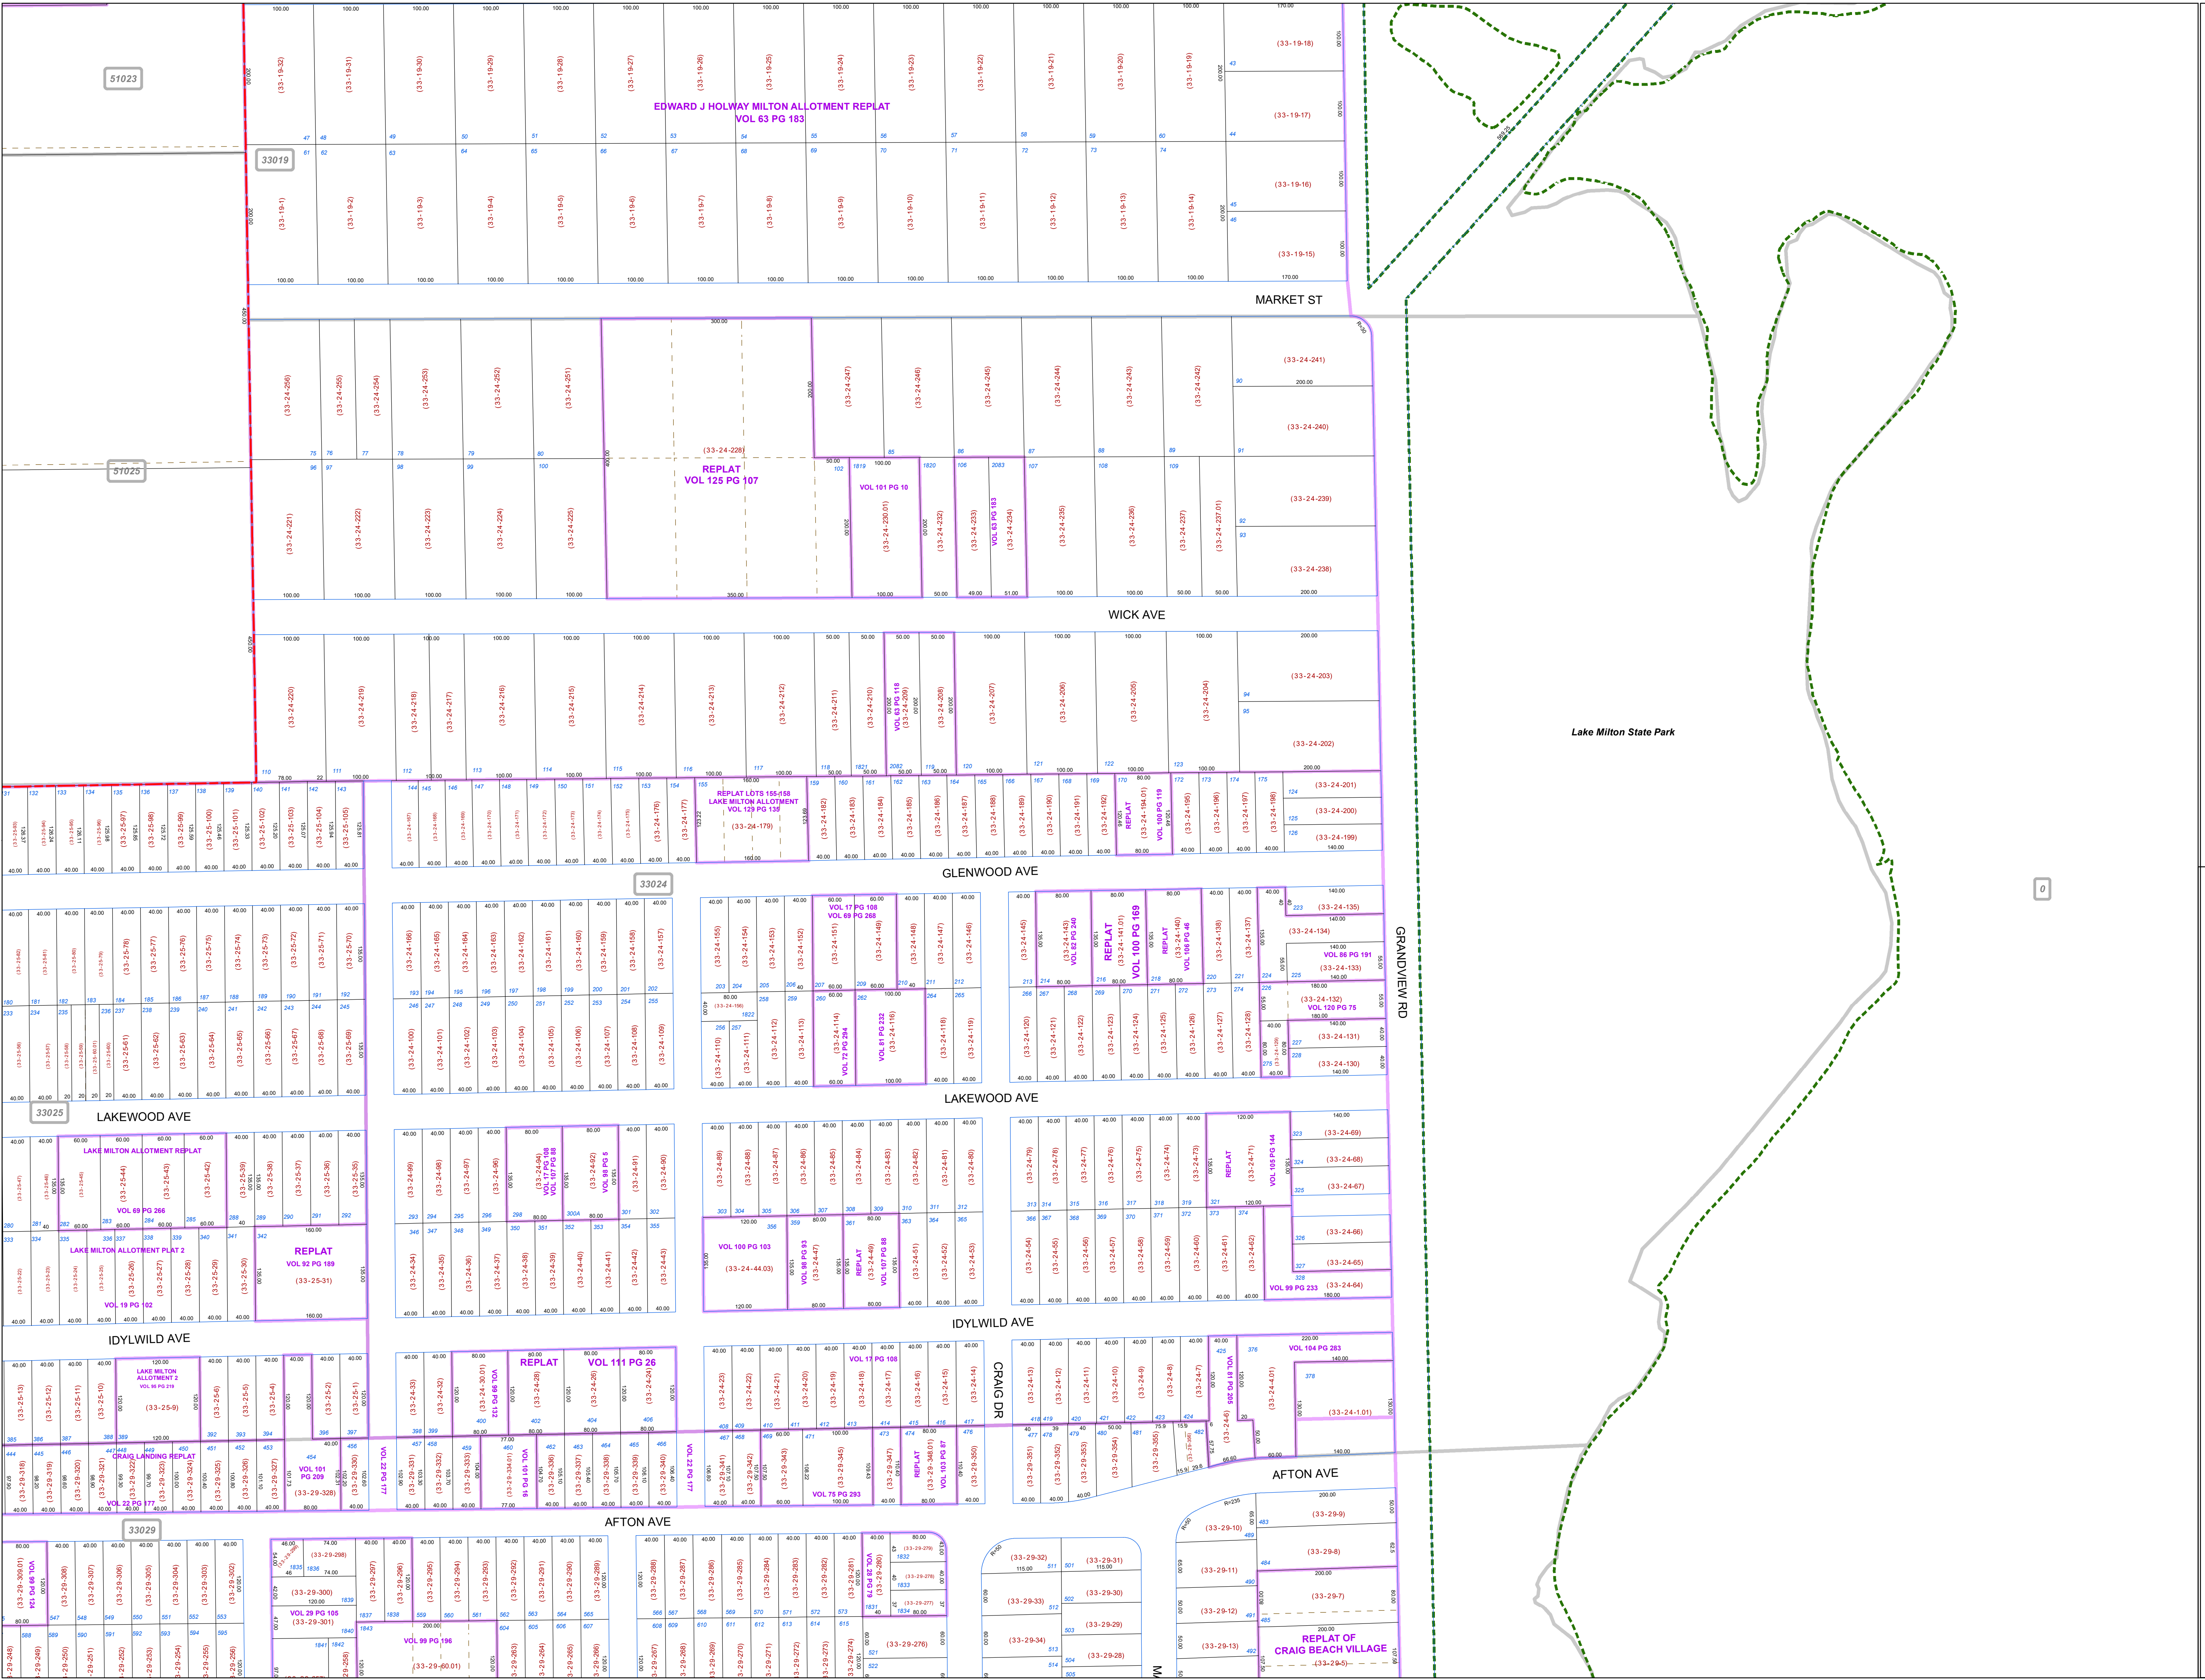

MAHONING COUNTY
OHIO
CRAIG BEACH

TAX MAP
33024

SCALE

Approximate

Print Date 12/29/2017

LEGEND

- COUNTY LINE
- TOWNSHIP LINE
- CITY LINE
- VILLAGE LINE
- PLAT OUTLINE
- PARCEL LINE
- OLD PARCEL LINE
- PHASE LINE
- ROAD ROW LINE
- RAILROAD ROW LINE
- PARCEL ID NUMBER (01-20-1.03)
- LOT NUMBER (345)
- PLAT NAME (BELL PLAT 1)
- TAX MAP NUMBER (01004)

CRAIG BEACH
Index Map

51023

33019

51025

EDWARD J HOLWAY MILTON ALLOTMENT REPLAT
VOL 63 PG 183

REPLAT
VOL 125 PG 107

MARKET ST

WICK AVE

GLENWOOD AVE

33025

LAKEWOOD AVE

LAKWOOD AVE

IDYLVILD AVE

IDYLVILD AVE

33029

AFTON AVE

AFTON AVE

GRANDVIEW RD

CRAIG DR

REPLAT OF
CRAIG BEACH VILLAGE
(33-29-5)

Lake Milton State Park

0

0