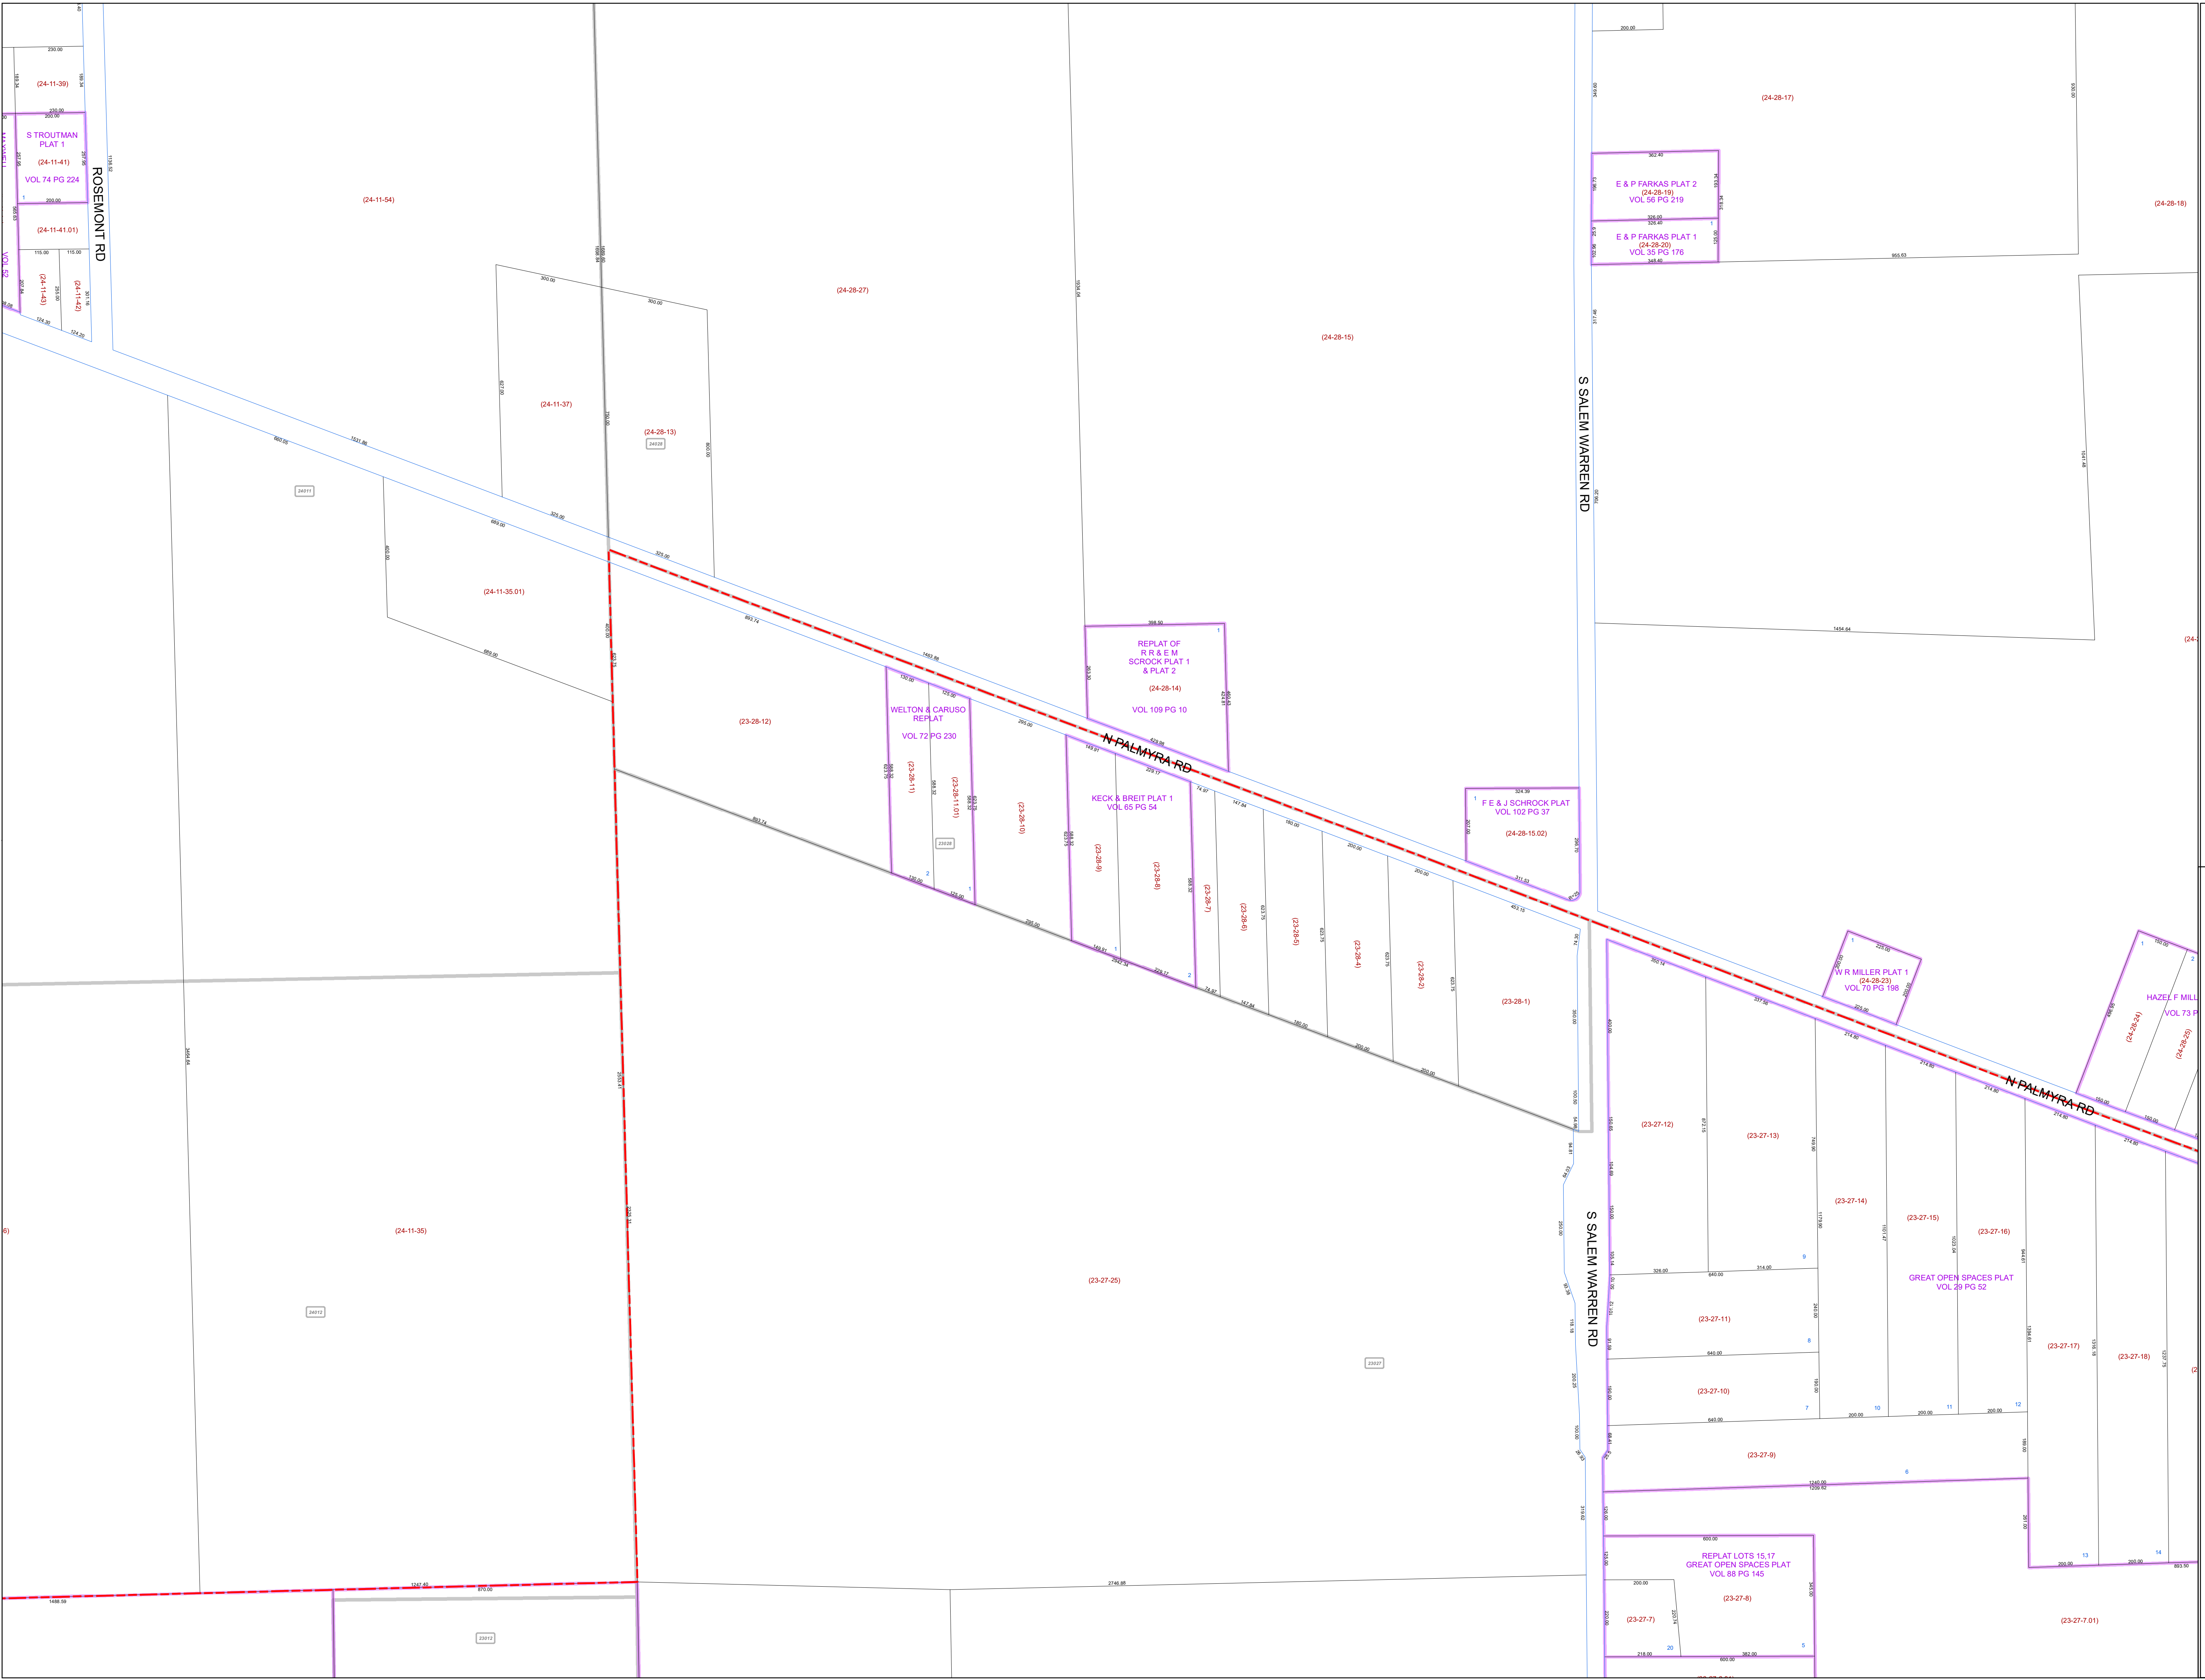

MAHONING COUNTY
OHIO
ELLSWORTH TOWNSHIP
 Section 23

TAX MAP
23028

Print Date 12/29/2017

LEGEND

- COUNTY LINE
- TOWNSHIP LINE
- CITY LINE
- VILLAGE LINE
- PLAT OUTLINE
- PARCEL LINE
- OLD PARCEL LINE
- PHASE LINE
- ROAD ROW LINE
- RAILROAD ROW LINE
- PARCEL ID NUMBER
- LOT NUMBER
- PLAT NAME
- TAX MAP NUMBER

ELLSWORTH TOWNSHIP
Index Map