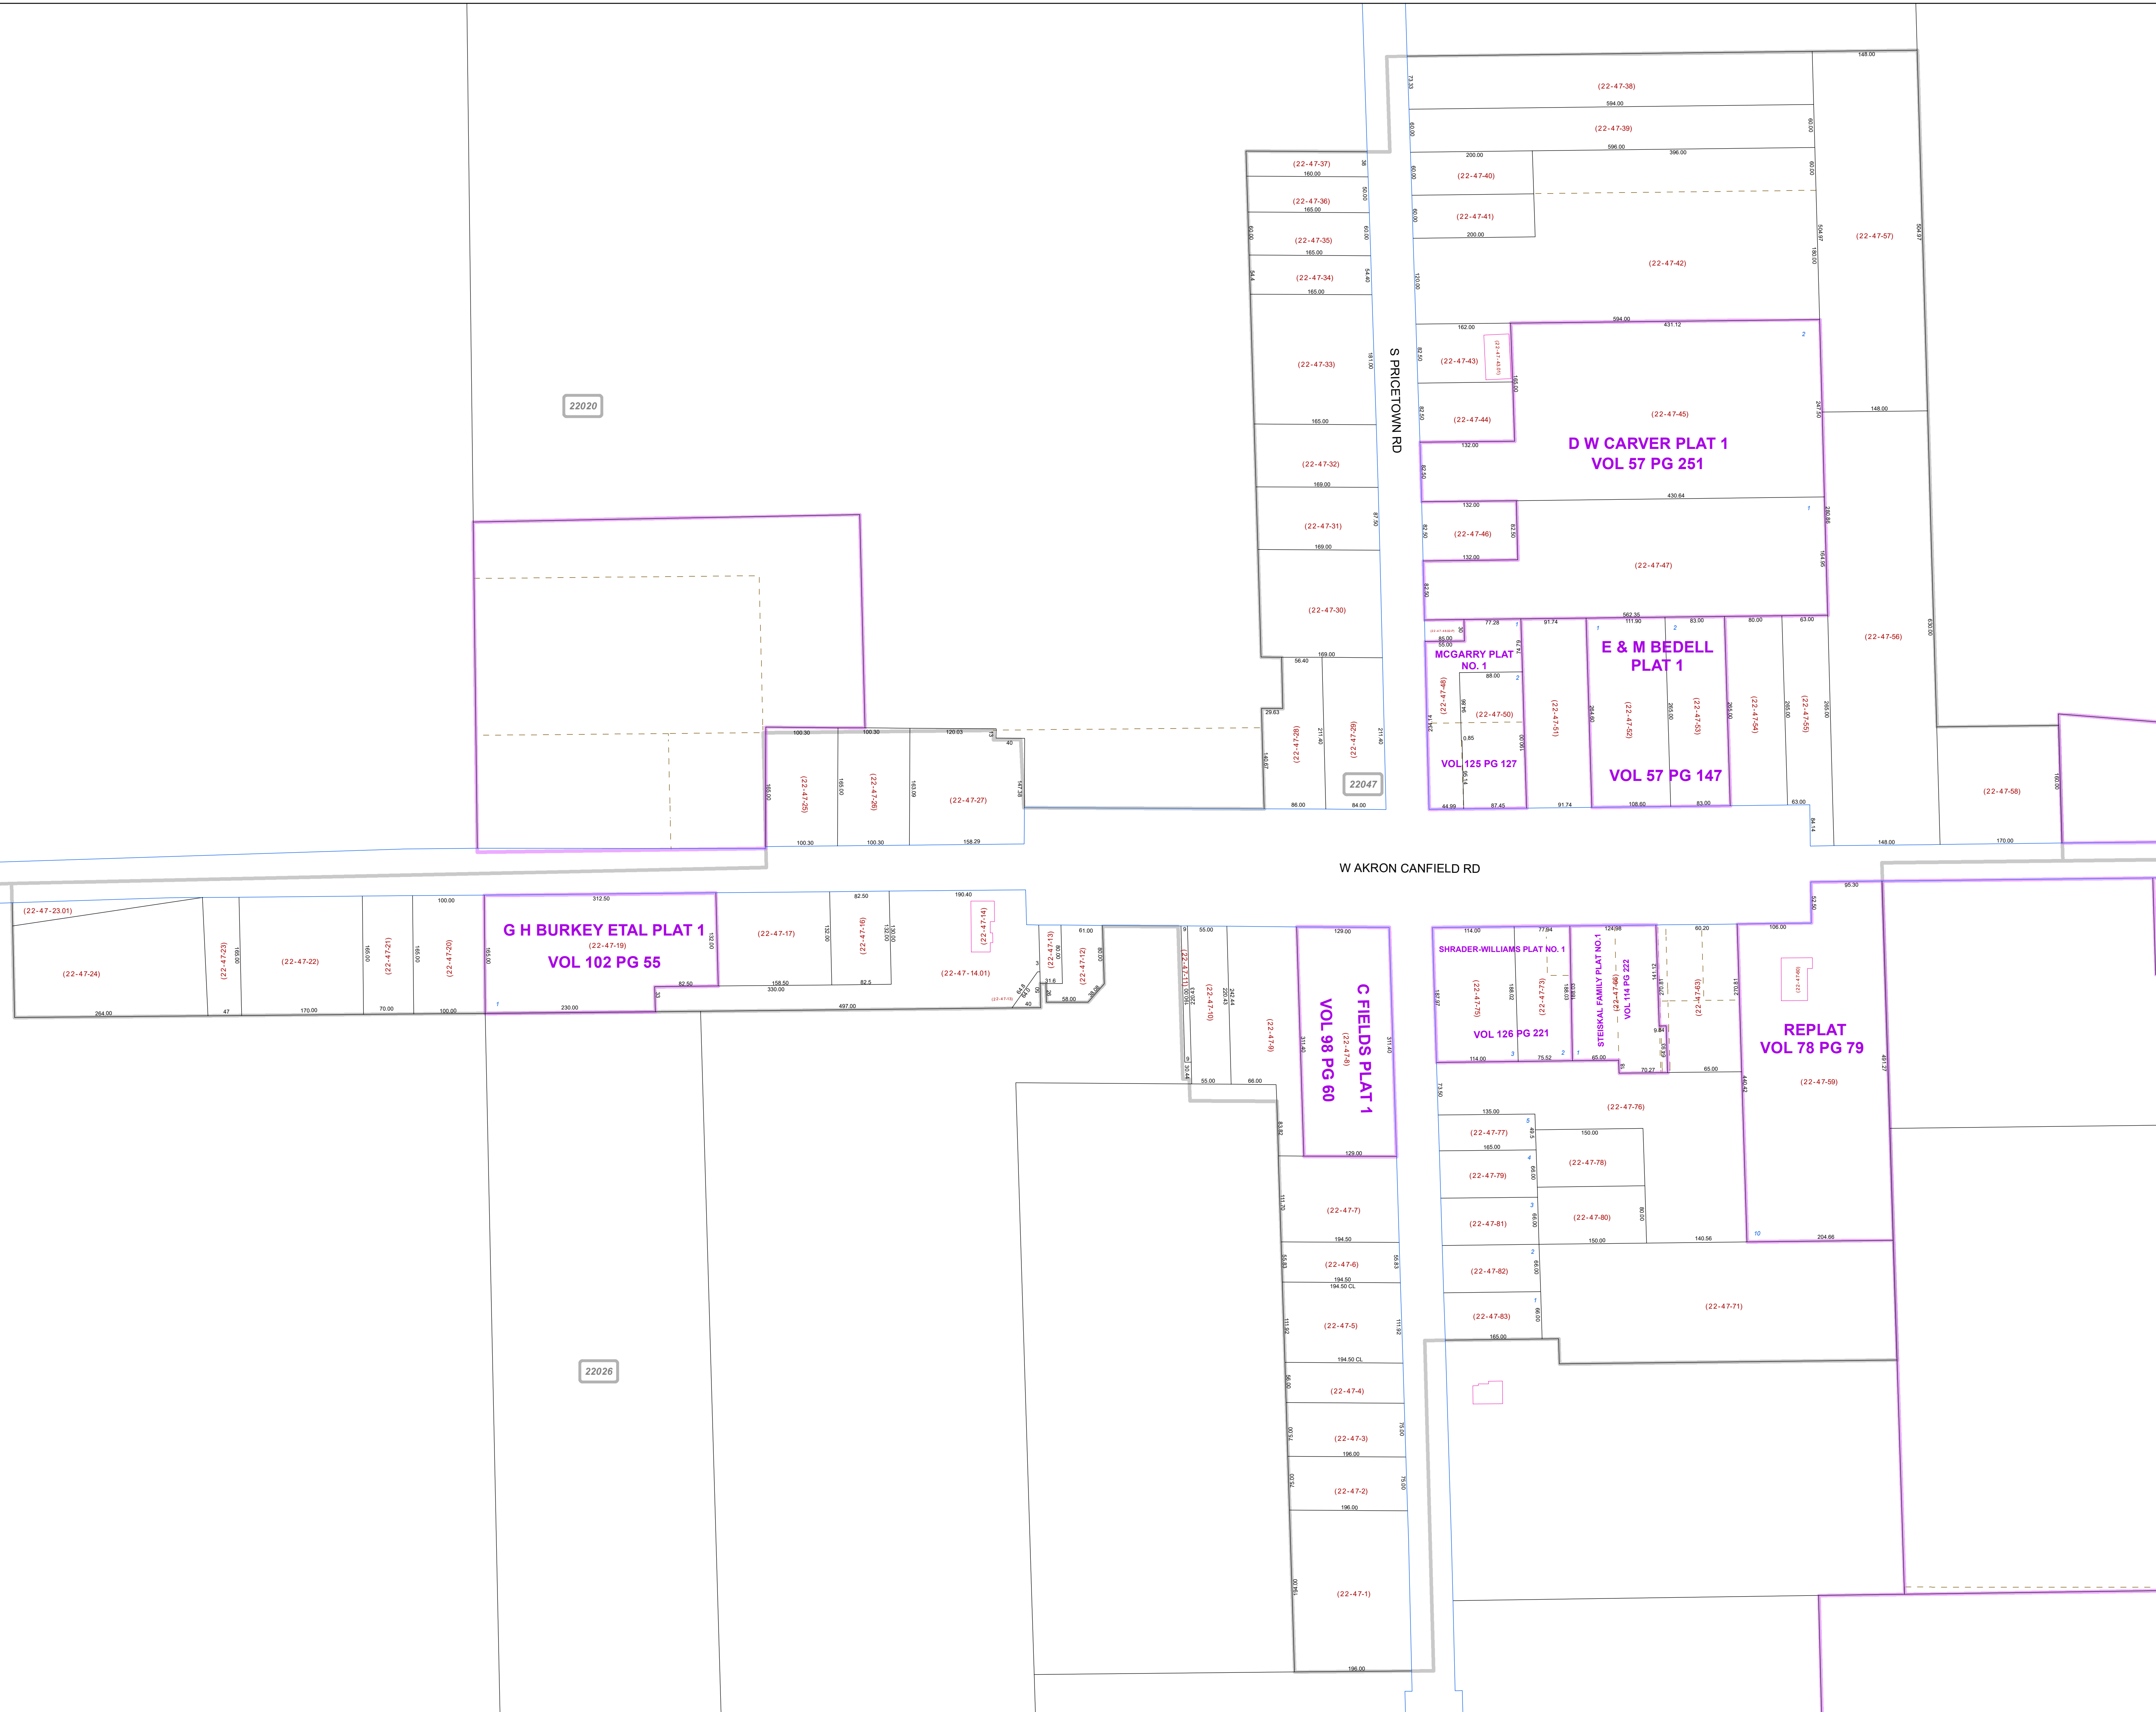

**MAHONING COUNTY
OHIO**
BERLIN TOWNSHIP
Great Lot 11, 12, 25, 26 Berlin Center

**TAX MAP
22047**

Print Date 12/29/2017

LEGEND

- COUNTY LINE
- TOWNSHIP LINE
- CITY LINE
- VILLAGE LINE
- PLAT OUTLINE
- PARCEL LINE
- OLD PARCEL LINE
- PHASE LINE
- ROAD ROW LINE
- RAILROAD ROW LINE
- PARCEL ID NUMBER
- LOT NUMBER
- PLAT NAME
- TAX MAP NUMBER

**BERLIN TOWNSHIP
Index Map**