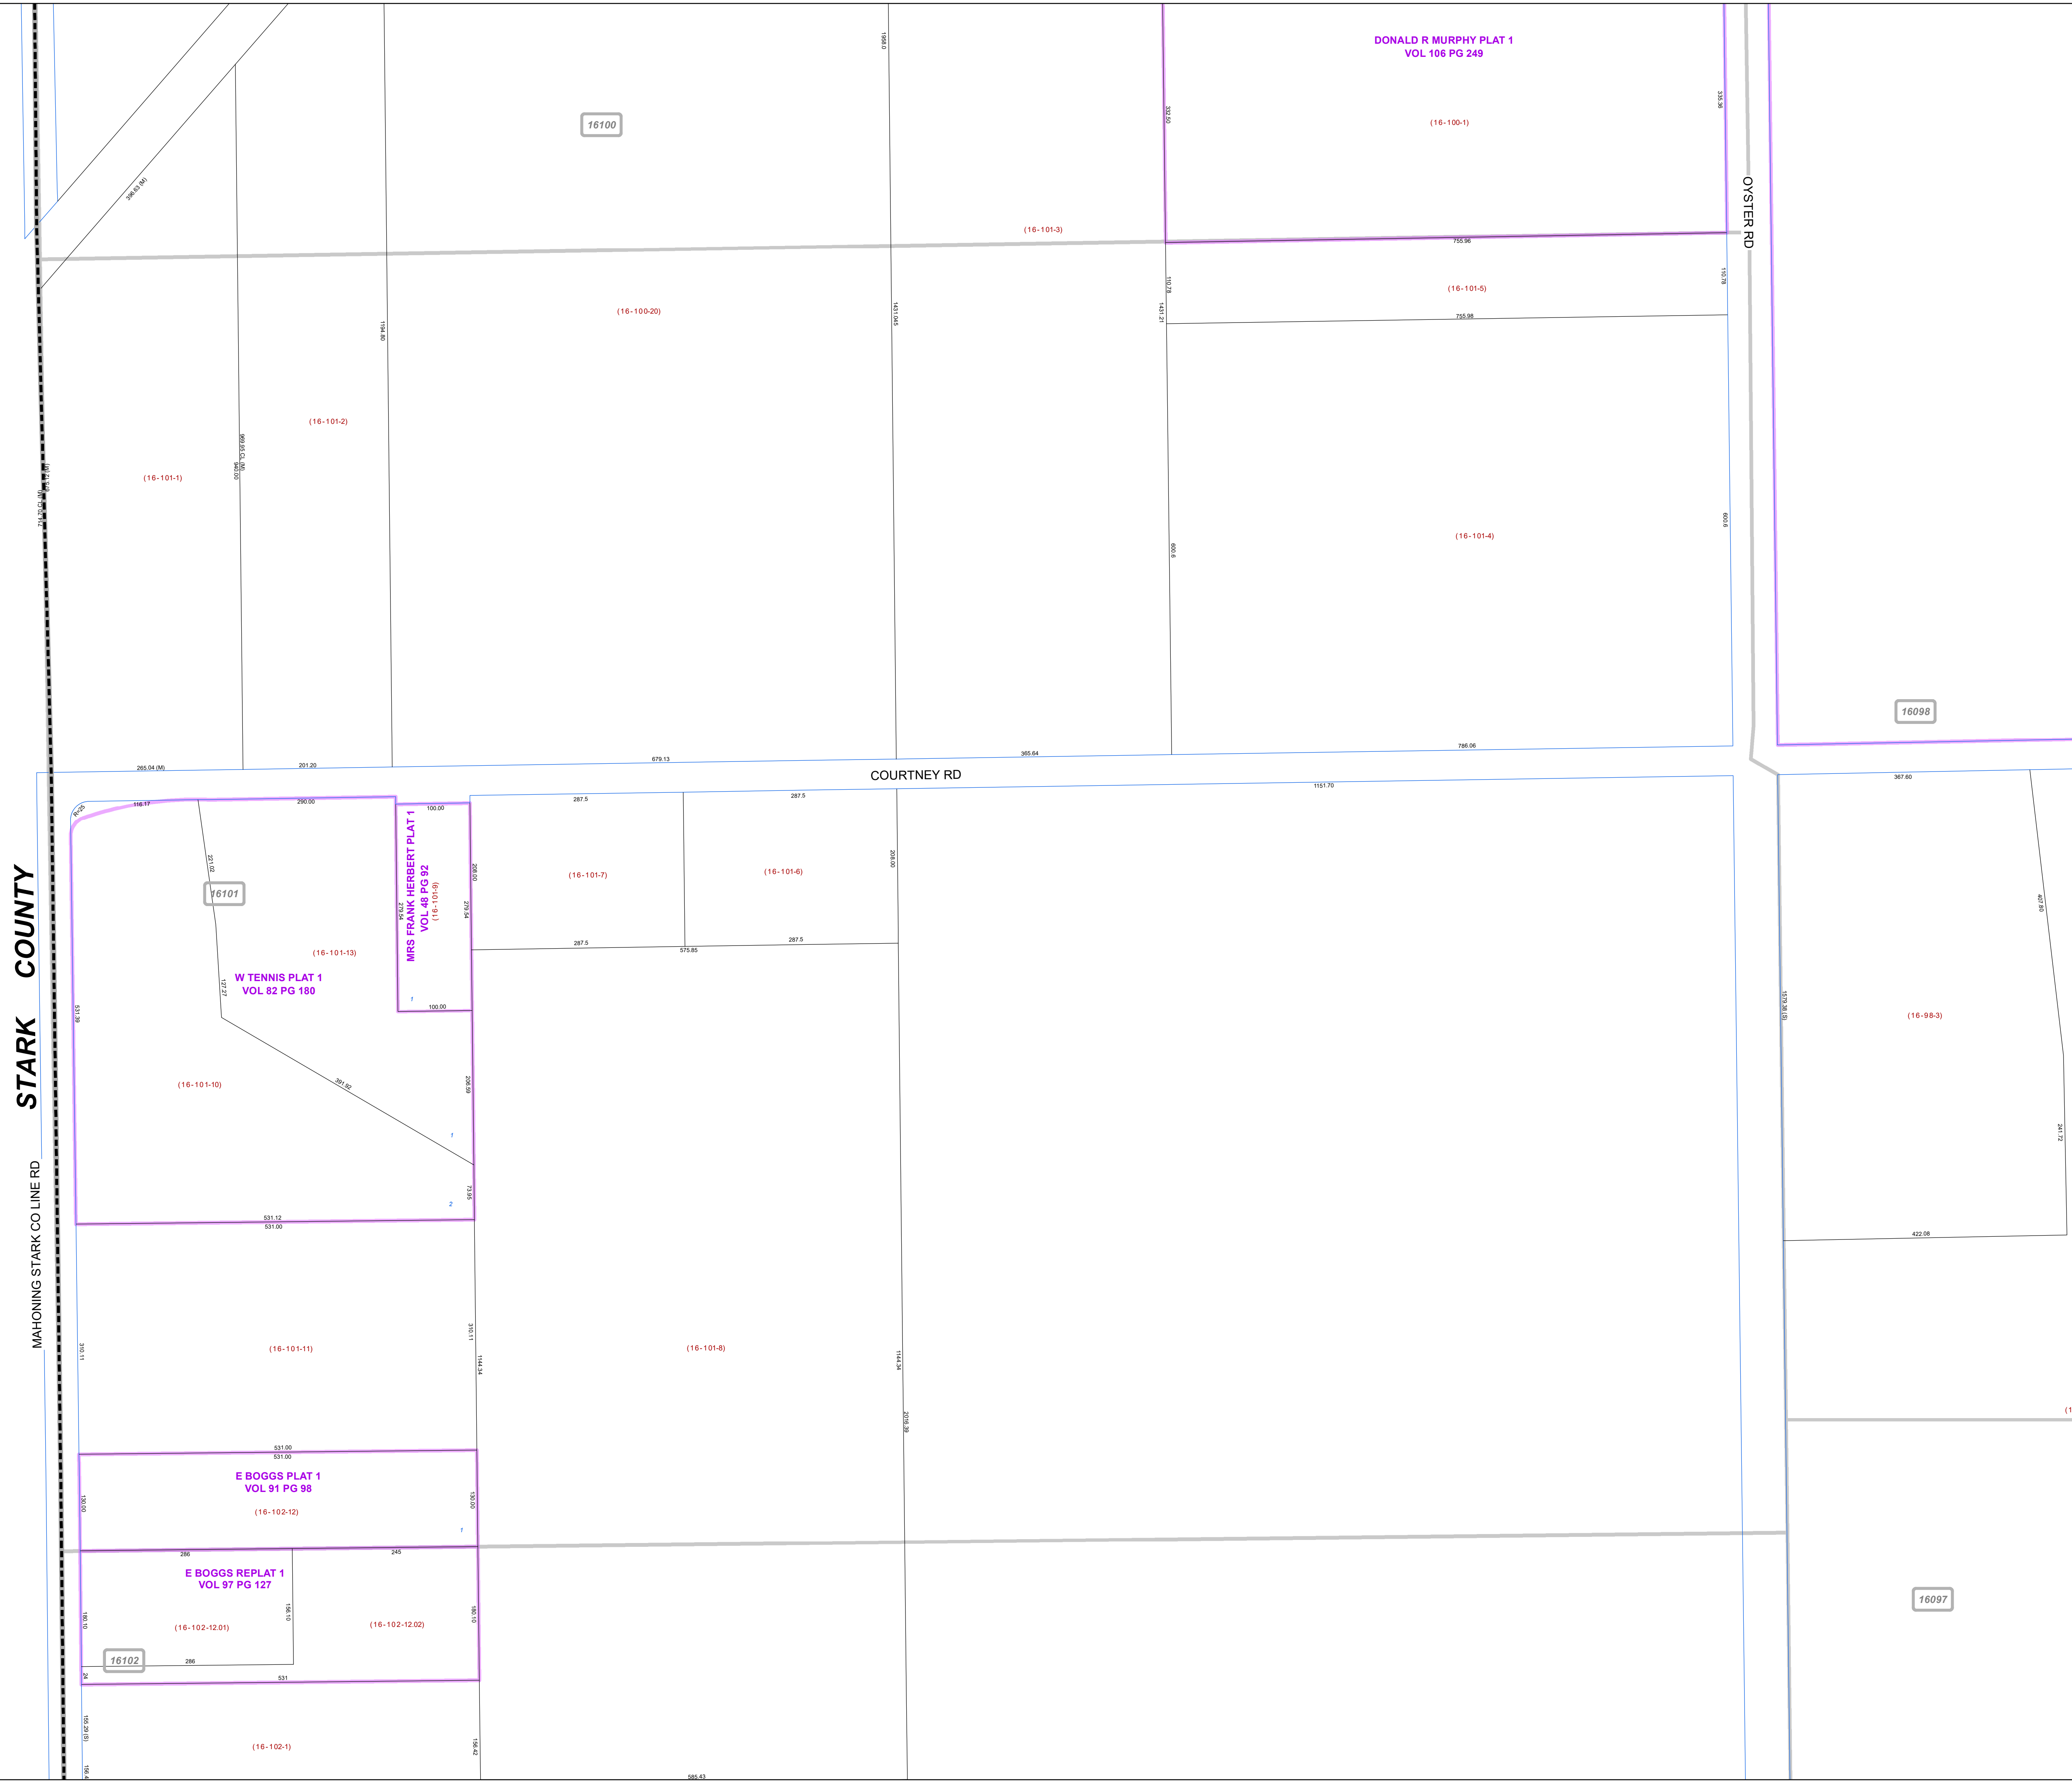

MAHONING COUNTY
OHIO
SMITH TOWNSHIP
 Section 19

TAX MAP
16101

Print Date 12/29/2017

LEGEND

- COUNTY LINE
- TOWNSHIP LINE
- CITY LINE
- VILLAGE LINE
- PLAT OUTLINE
- PARCEL LINE
- OLD PARCEL LINE
- PHASE LINE
- ROAD ROW LINE
- RAILROAD ROW LINE
- PARCEL ID NUMBER
- LOT NUMBER
- PLAT NAME
- TAX MAP NUMBER

SMITH TOWNSHIP
Index Map

STARK COUNTY

MAHONING STARK CO LINE RD

STARK COUNTY