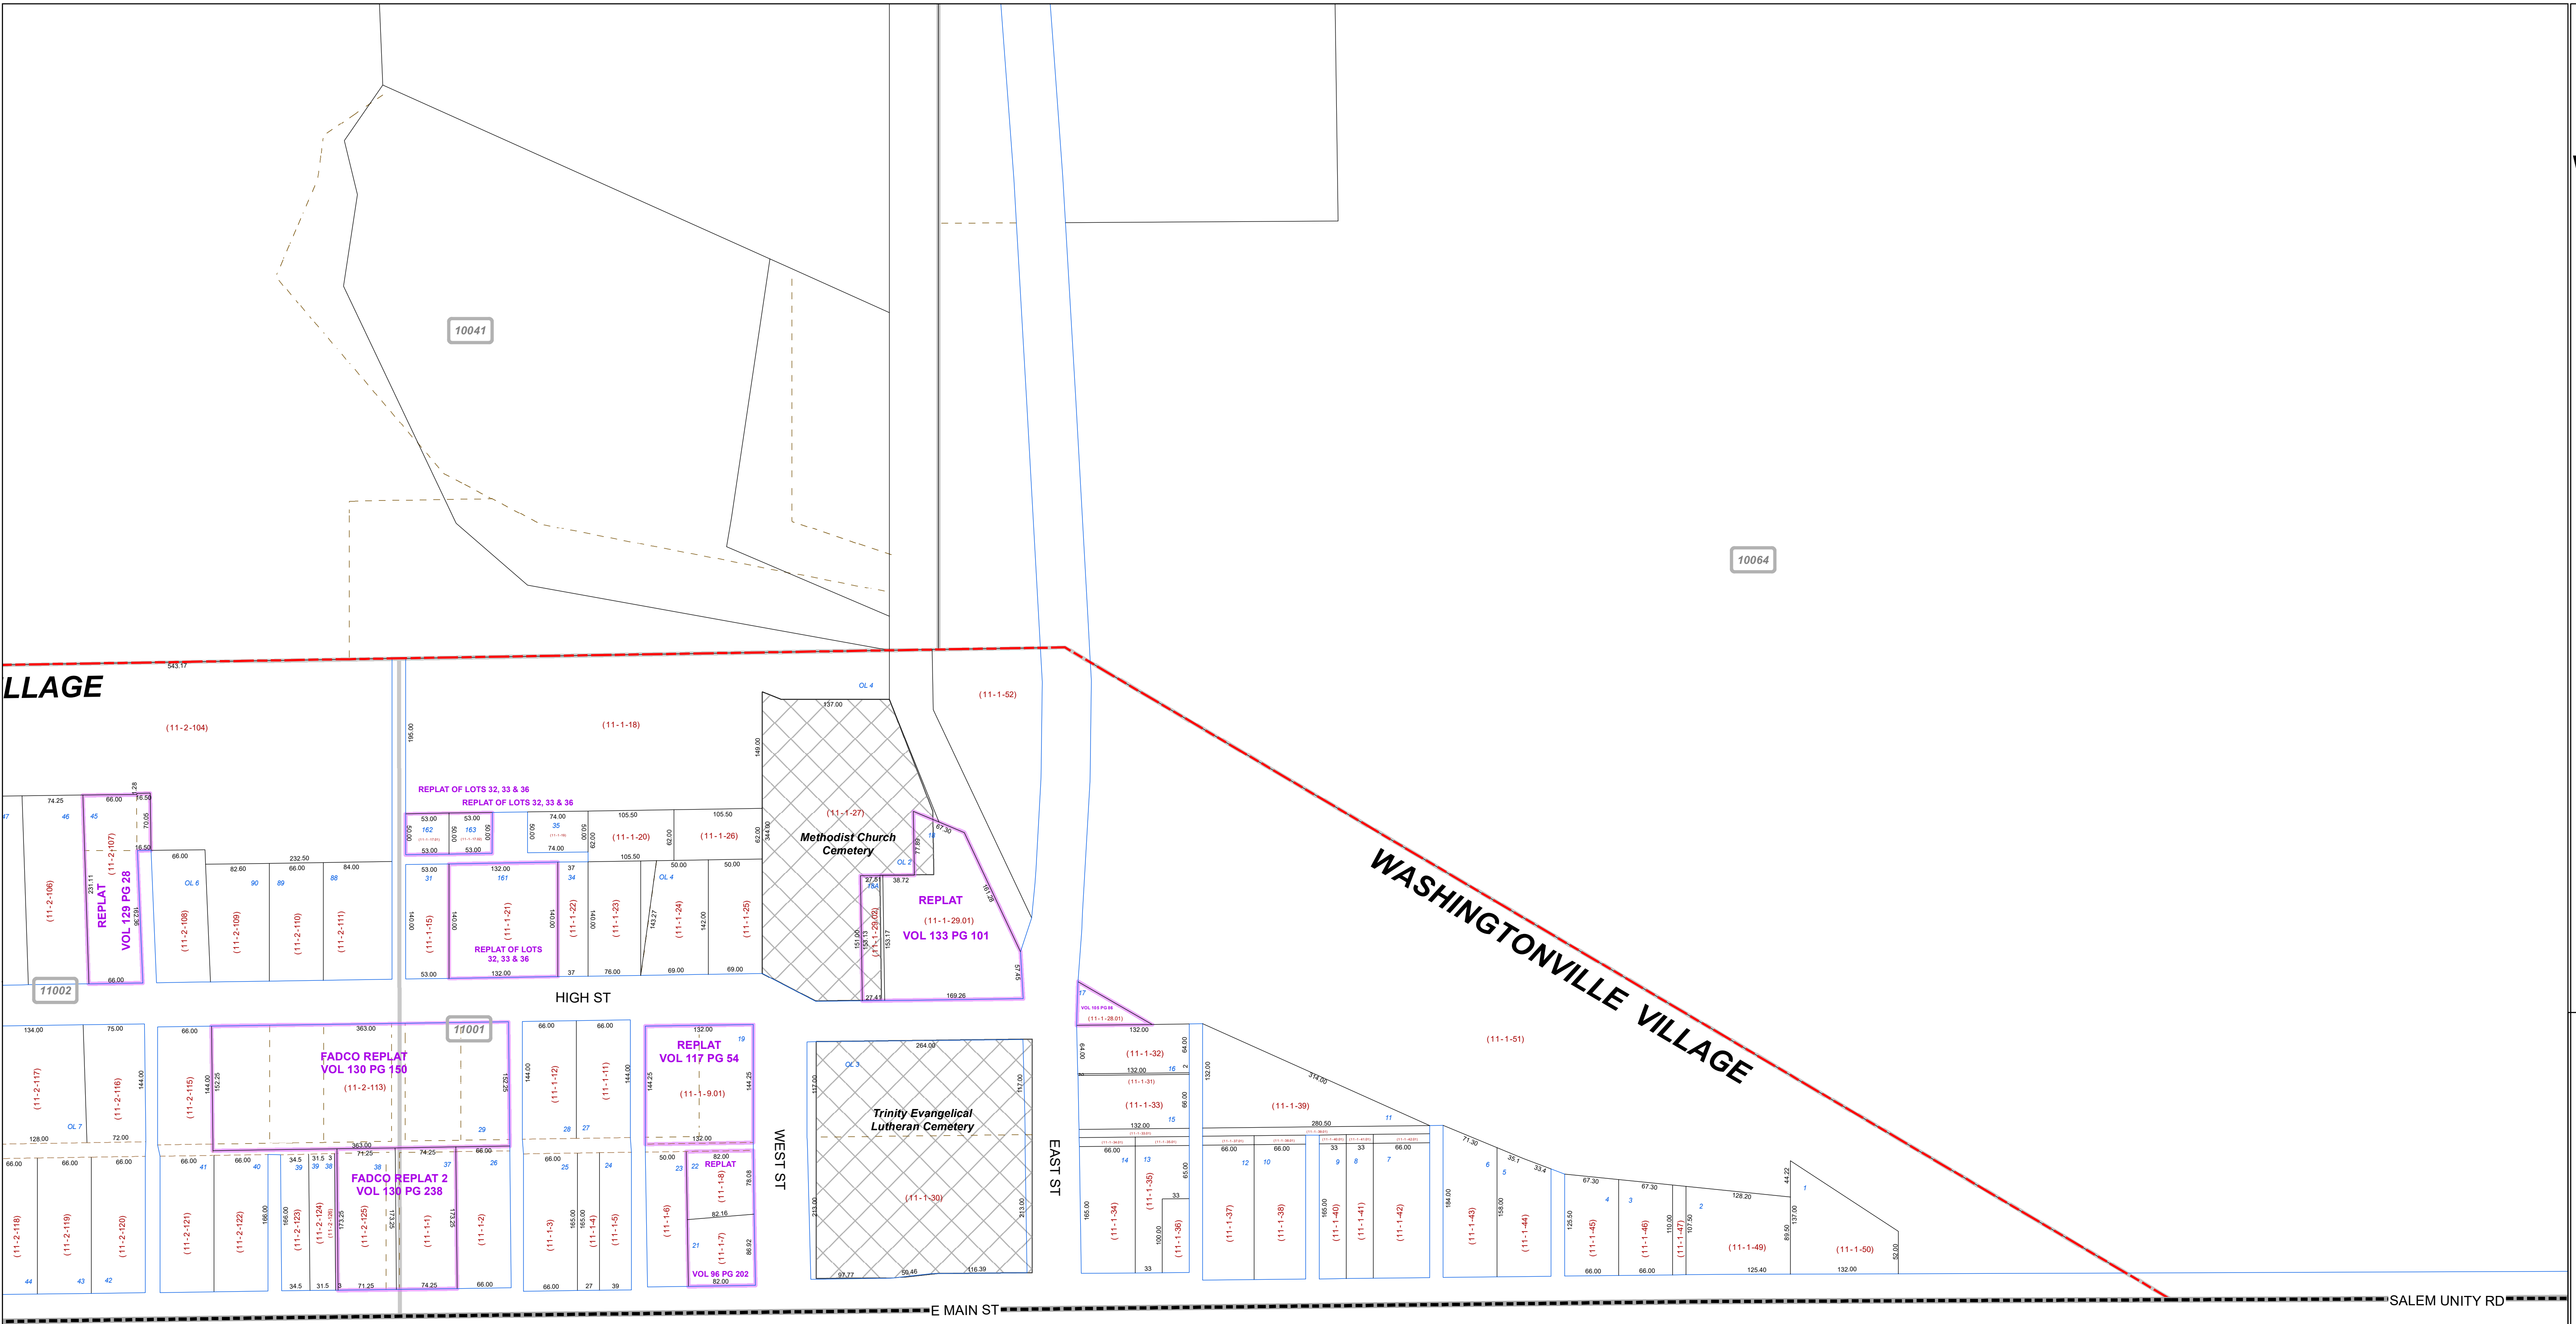

**MAHONING COUNTY**  
**OHIO**  
**WASHINGTONVILLE VILLAGE**  
*Washingtonville Village East Half*

**TAX MAP**  
**11001**

Print Date 12/29/2017

**LEGEND**

- COUNTY LINE
- TOWNSHIP LINE
- CITY LINE
- VILLAGE LINE
- PLAT OUTLINE
- PARCEL LINE
- OLD PARCEL LINE
- PHASE LINE
- ROAD ROW LINE
- RAILROAD ROW LINE
- PARCEL ID NUMBER
- LOT NUMBER
- PLAT NAME
- TAX MAP NUMBER

**WASHINGTONVILLE VILLAGE**  
**Index Map**

**COLUMBIANA COUNTY**

SALEM UNITY RD