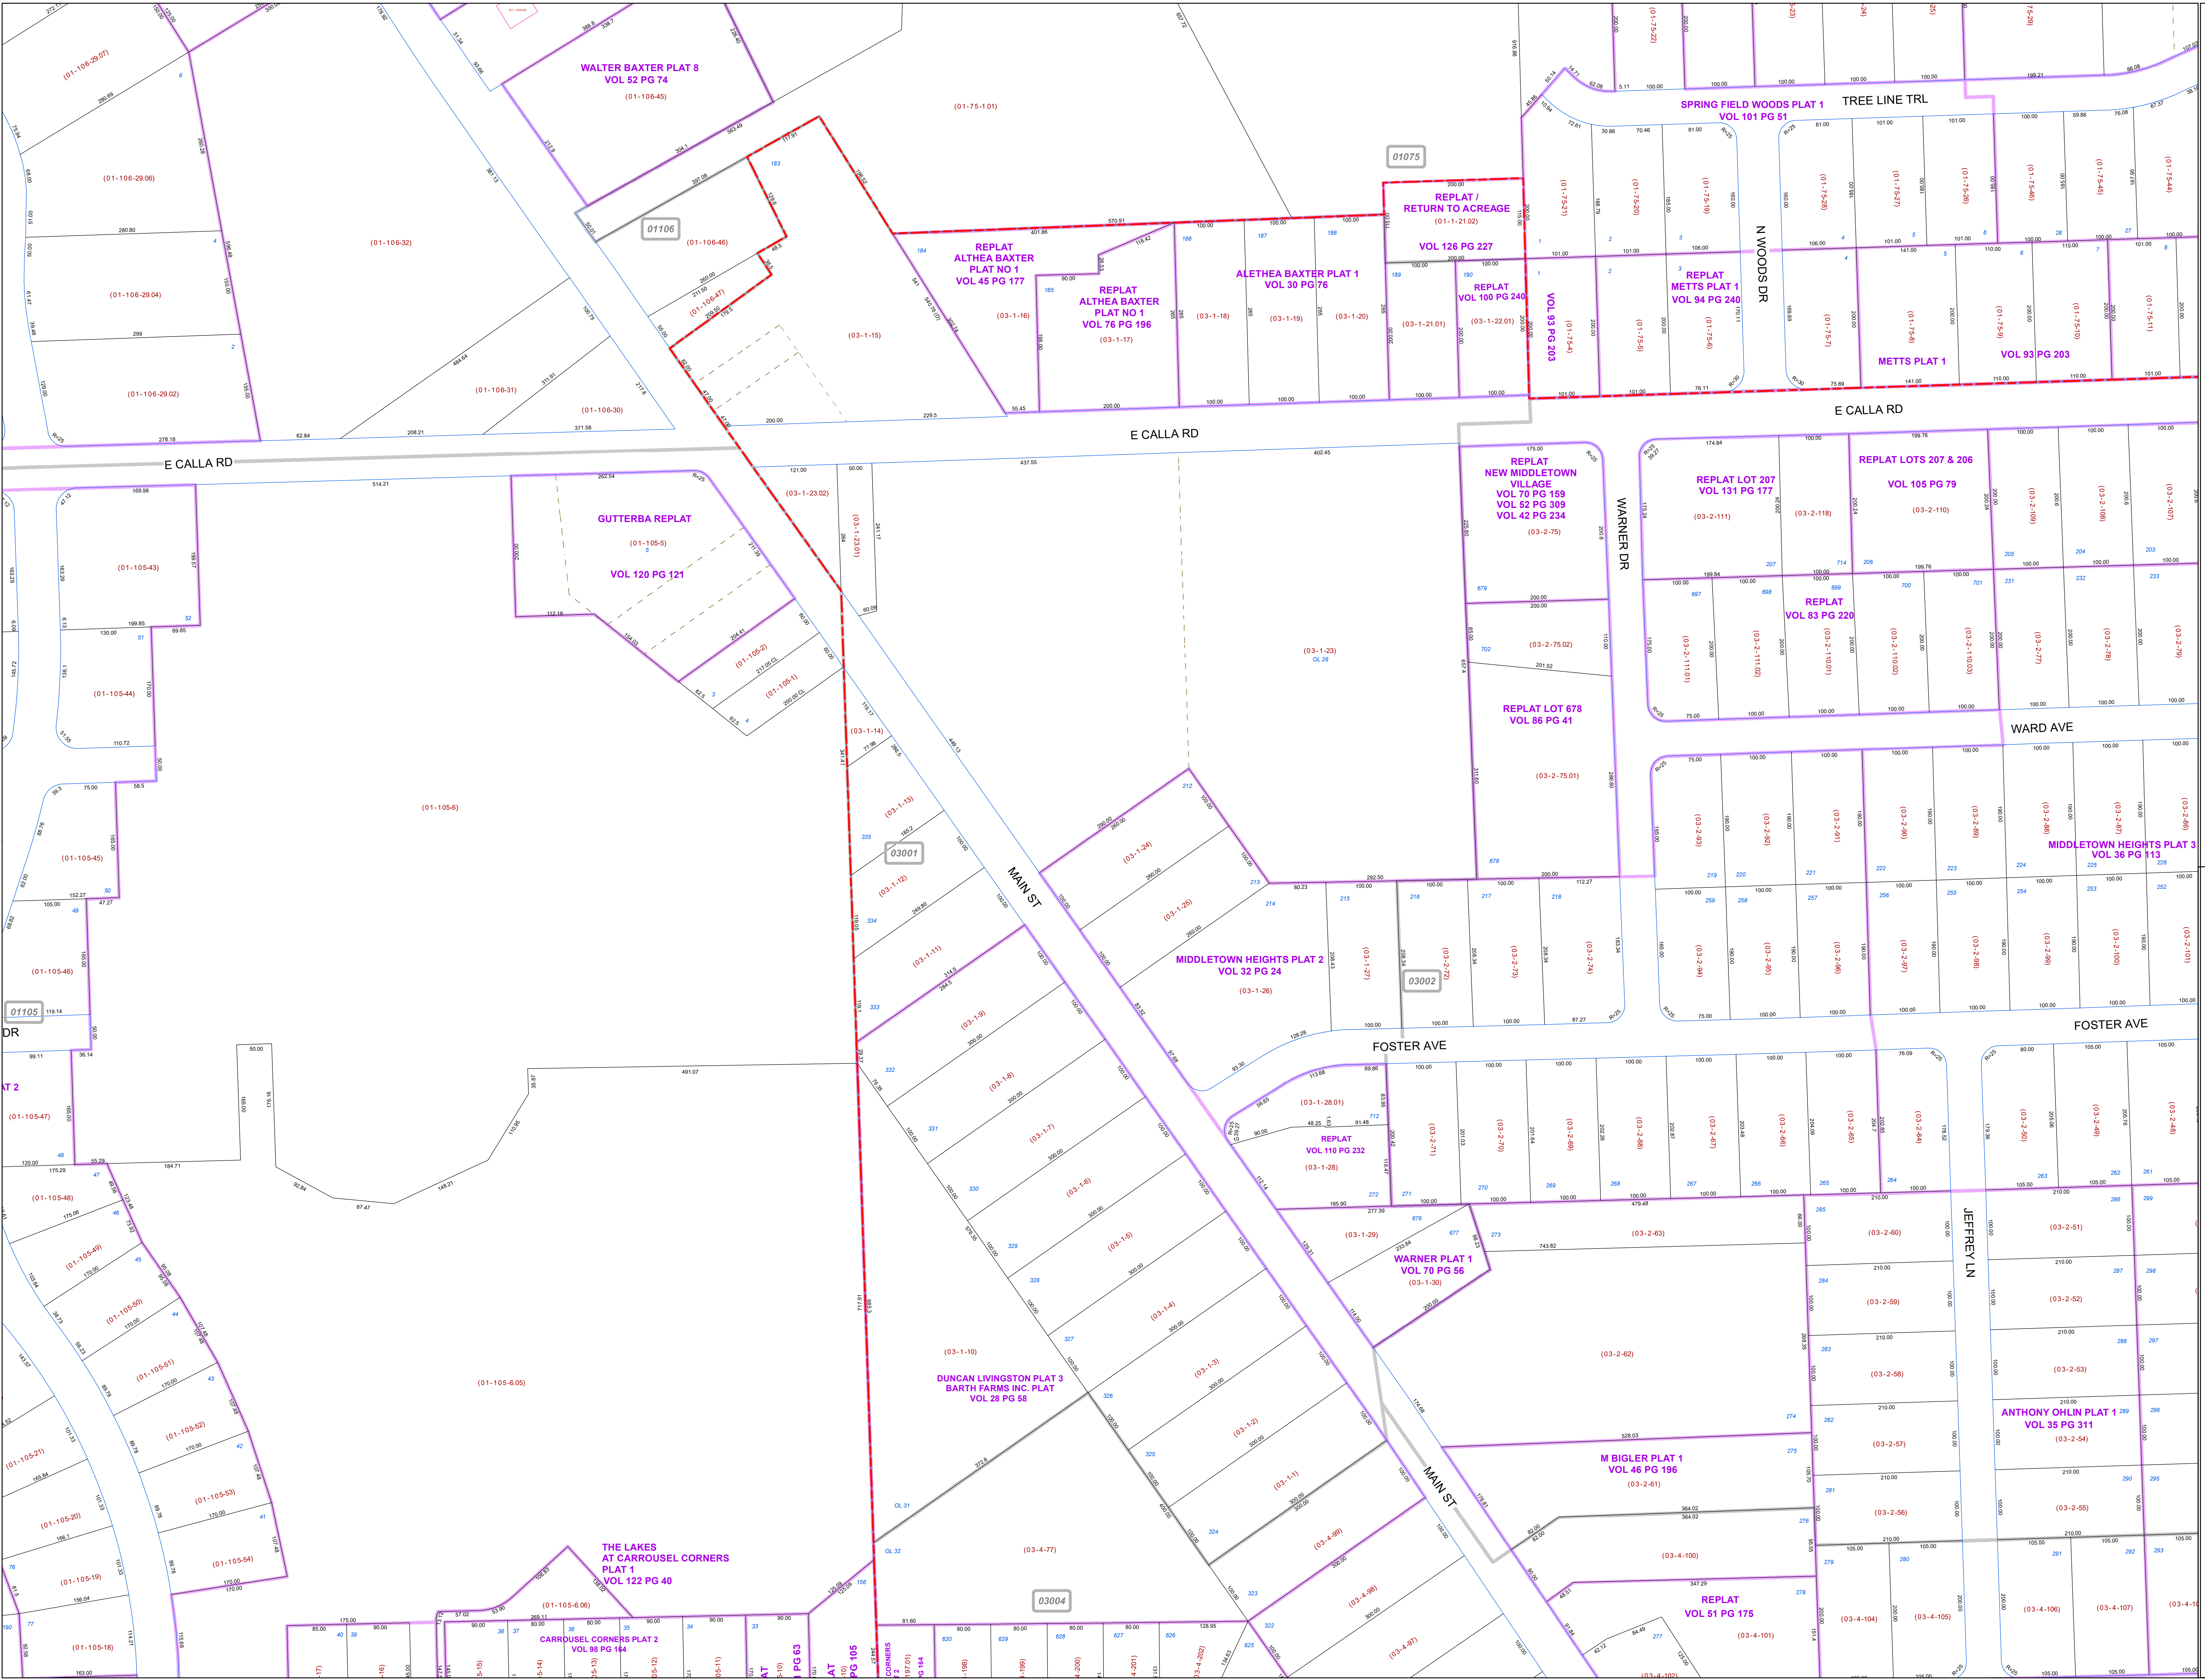

**MAHONING COUNTY
OHIO
NEW MIDDLETOWN VILLAGE**

**TAX MAP
03001**

Print Date 12/29/2017

LEGEND

- COUNTY LINE
- TOWNSHIP LINE
- CITY LINE
- VILLAGE LINE
- PLAT OUTLINE
- PARCEL LINE
- OLD PARCEL LINE
- PHASE LINE
- ROAD ROW LINE
- RAILROAD ROW LINE
- (01-20-1.03) PARCEL ID NUMBER
- 345 LOT NUMBER
- BELL PLAT 1 PLAT NAME
- 01004 TAX MAP NUMBER

**NEW MIDDLETOWN VILLAGE
Index Map**