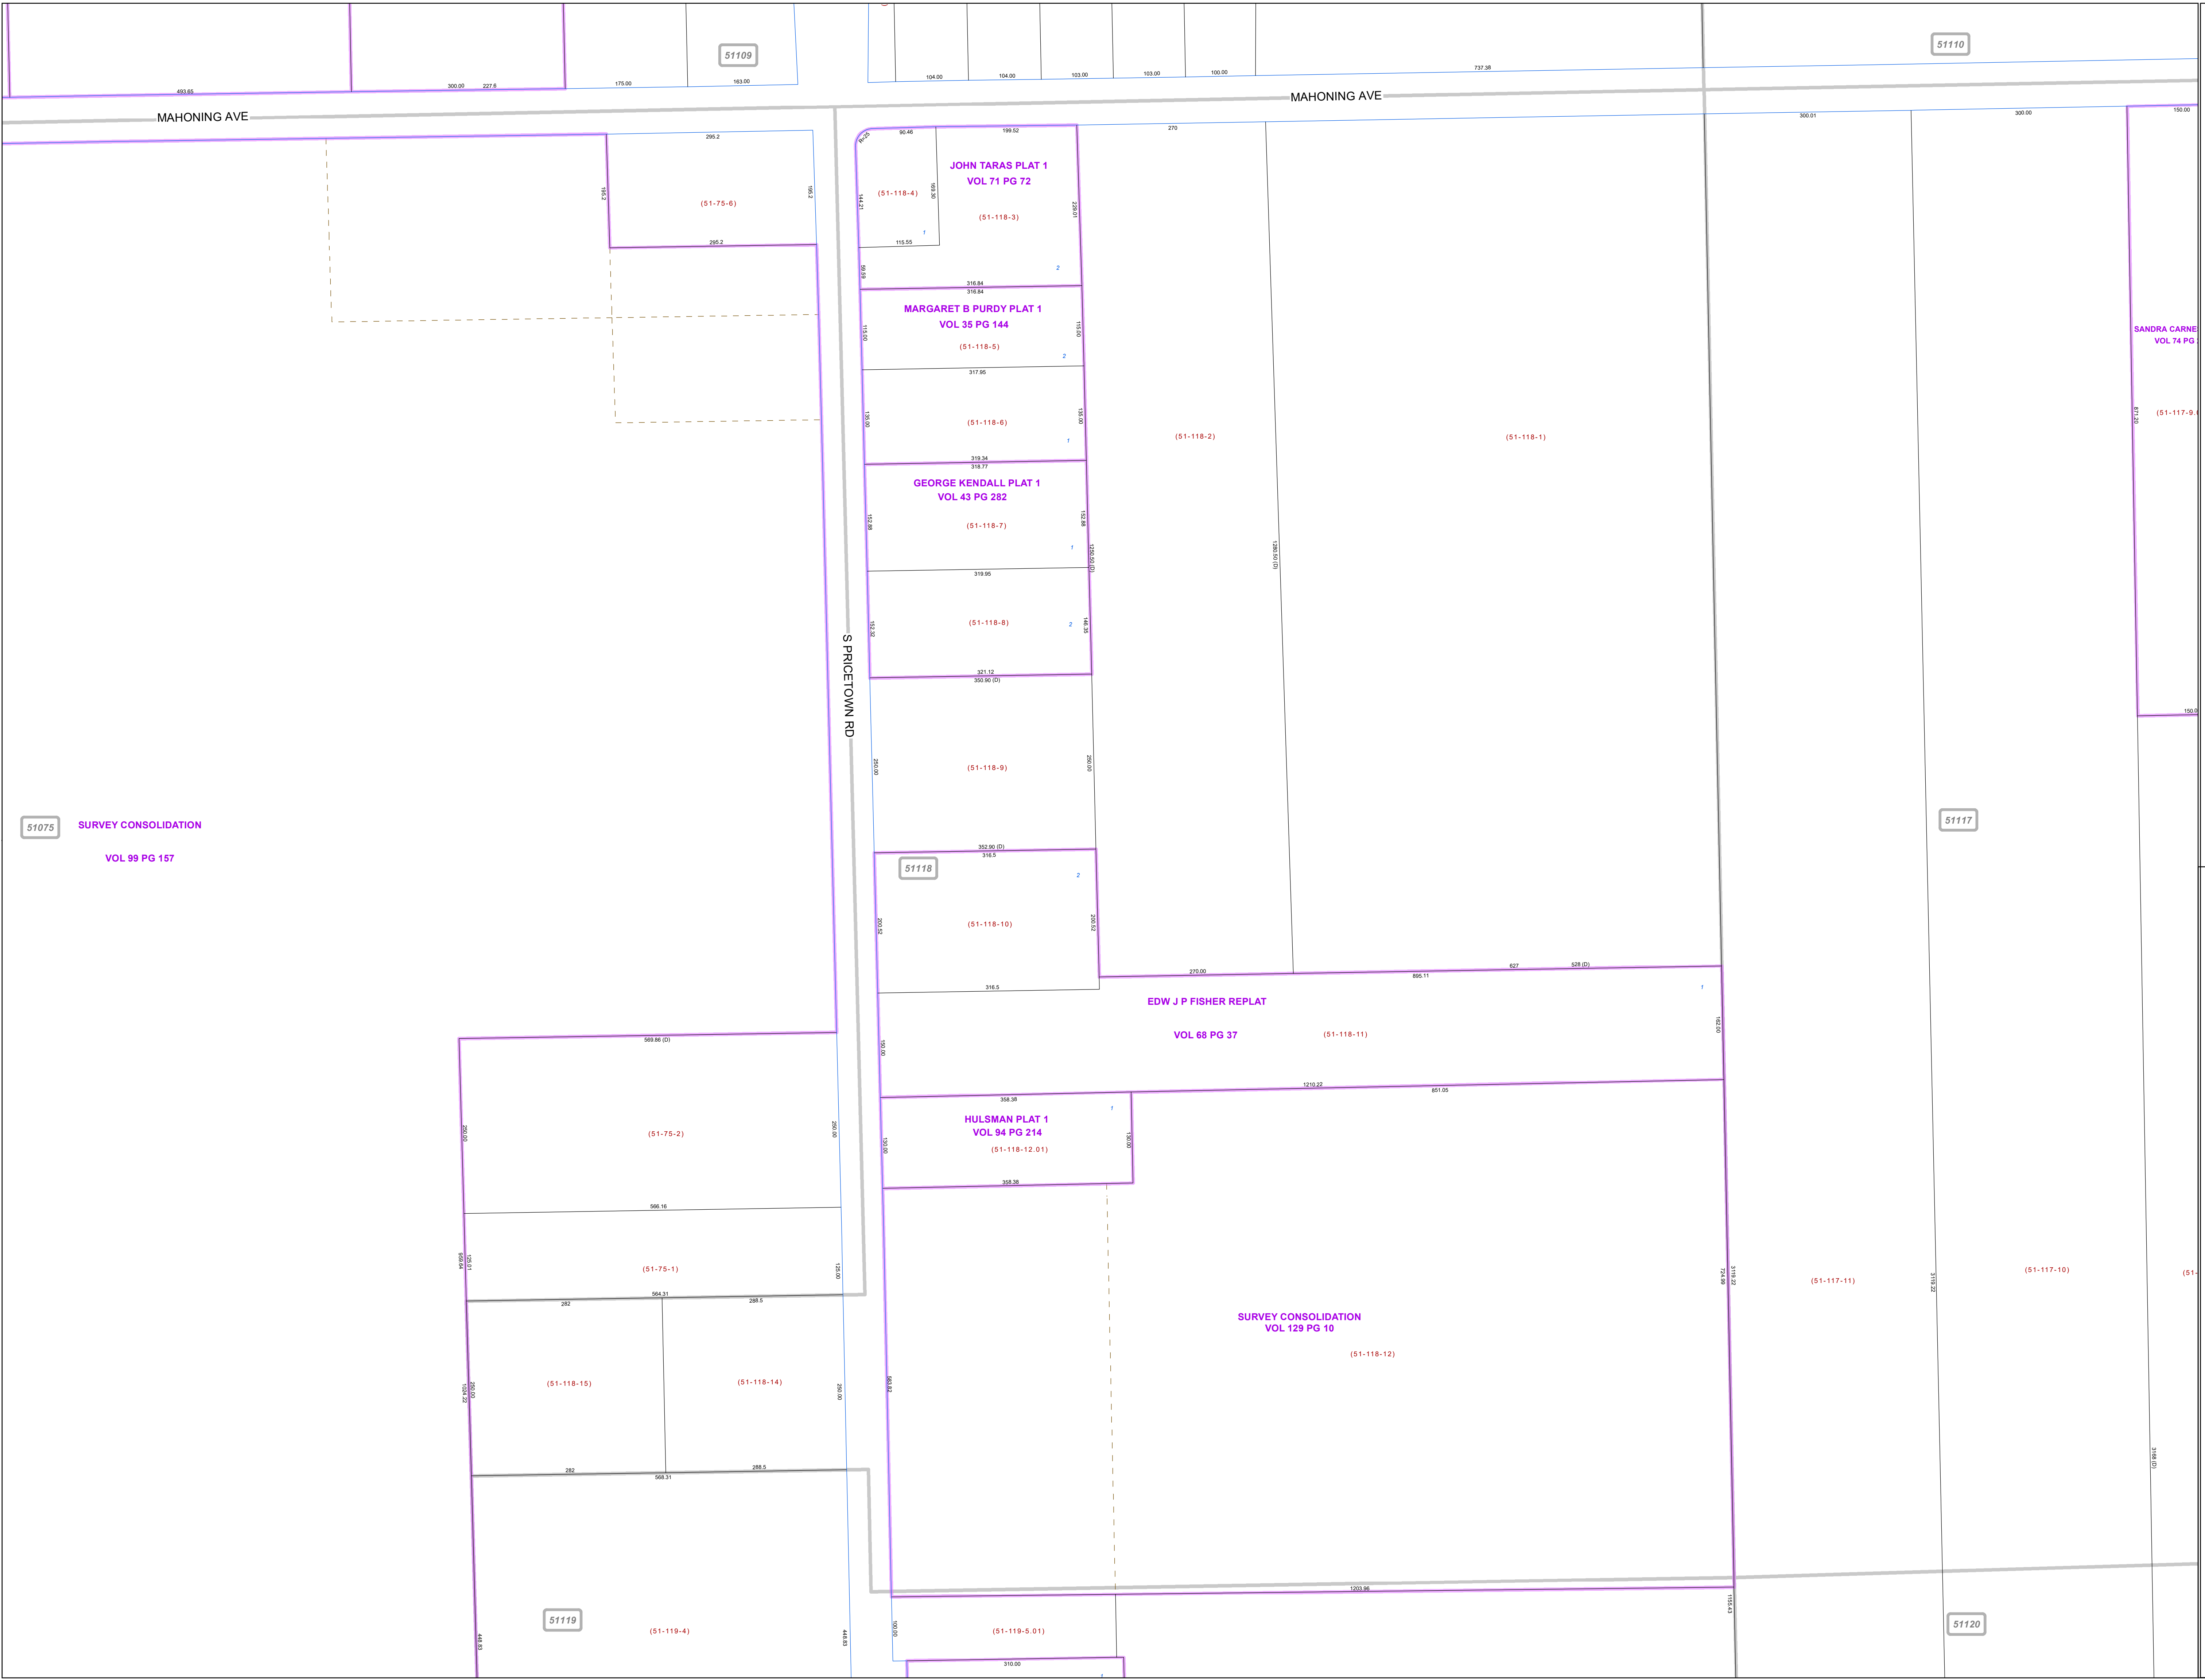

**MAHONING COUNTY
OHIO
MILTON TOWNSHIP**

**TAX MAP
51118**

Print Date 1/14/2019

LEGEND

- COUNTY LINE
- TOWNSHIP LINE
- CITY LINE
- VILLAGE LINE
- PLAT OUTLINE
- PARCEL LINE
- OLD PARCEL LINE
- PHASE LINE
- ROAD ROW LINE
- RAILROAD ROW LINE
- PARCEL ID NUMBER
- LOT NUMBER
- PLAT NAME
- TAX MAP NUMBER

**MILTON TOWNSHIP
Index Map**

51075 SURVEY CONSOLIDATION
VOL 99 PG 157

51118

51117

51119

51120

51109

51110