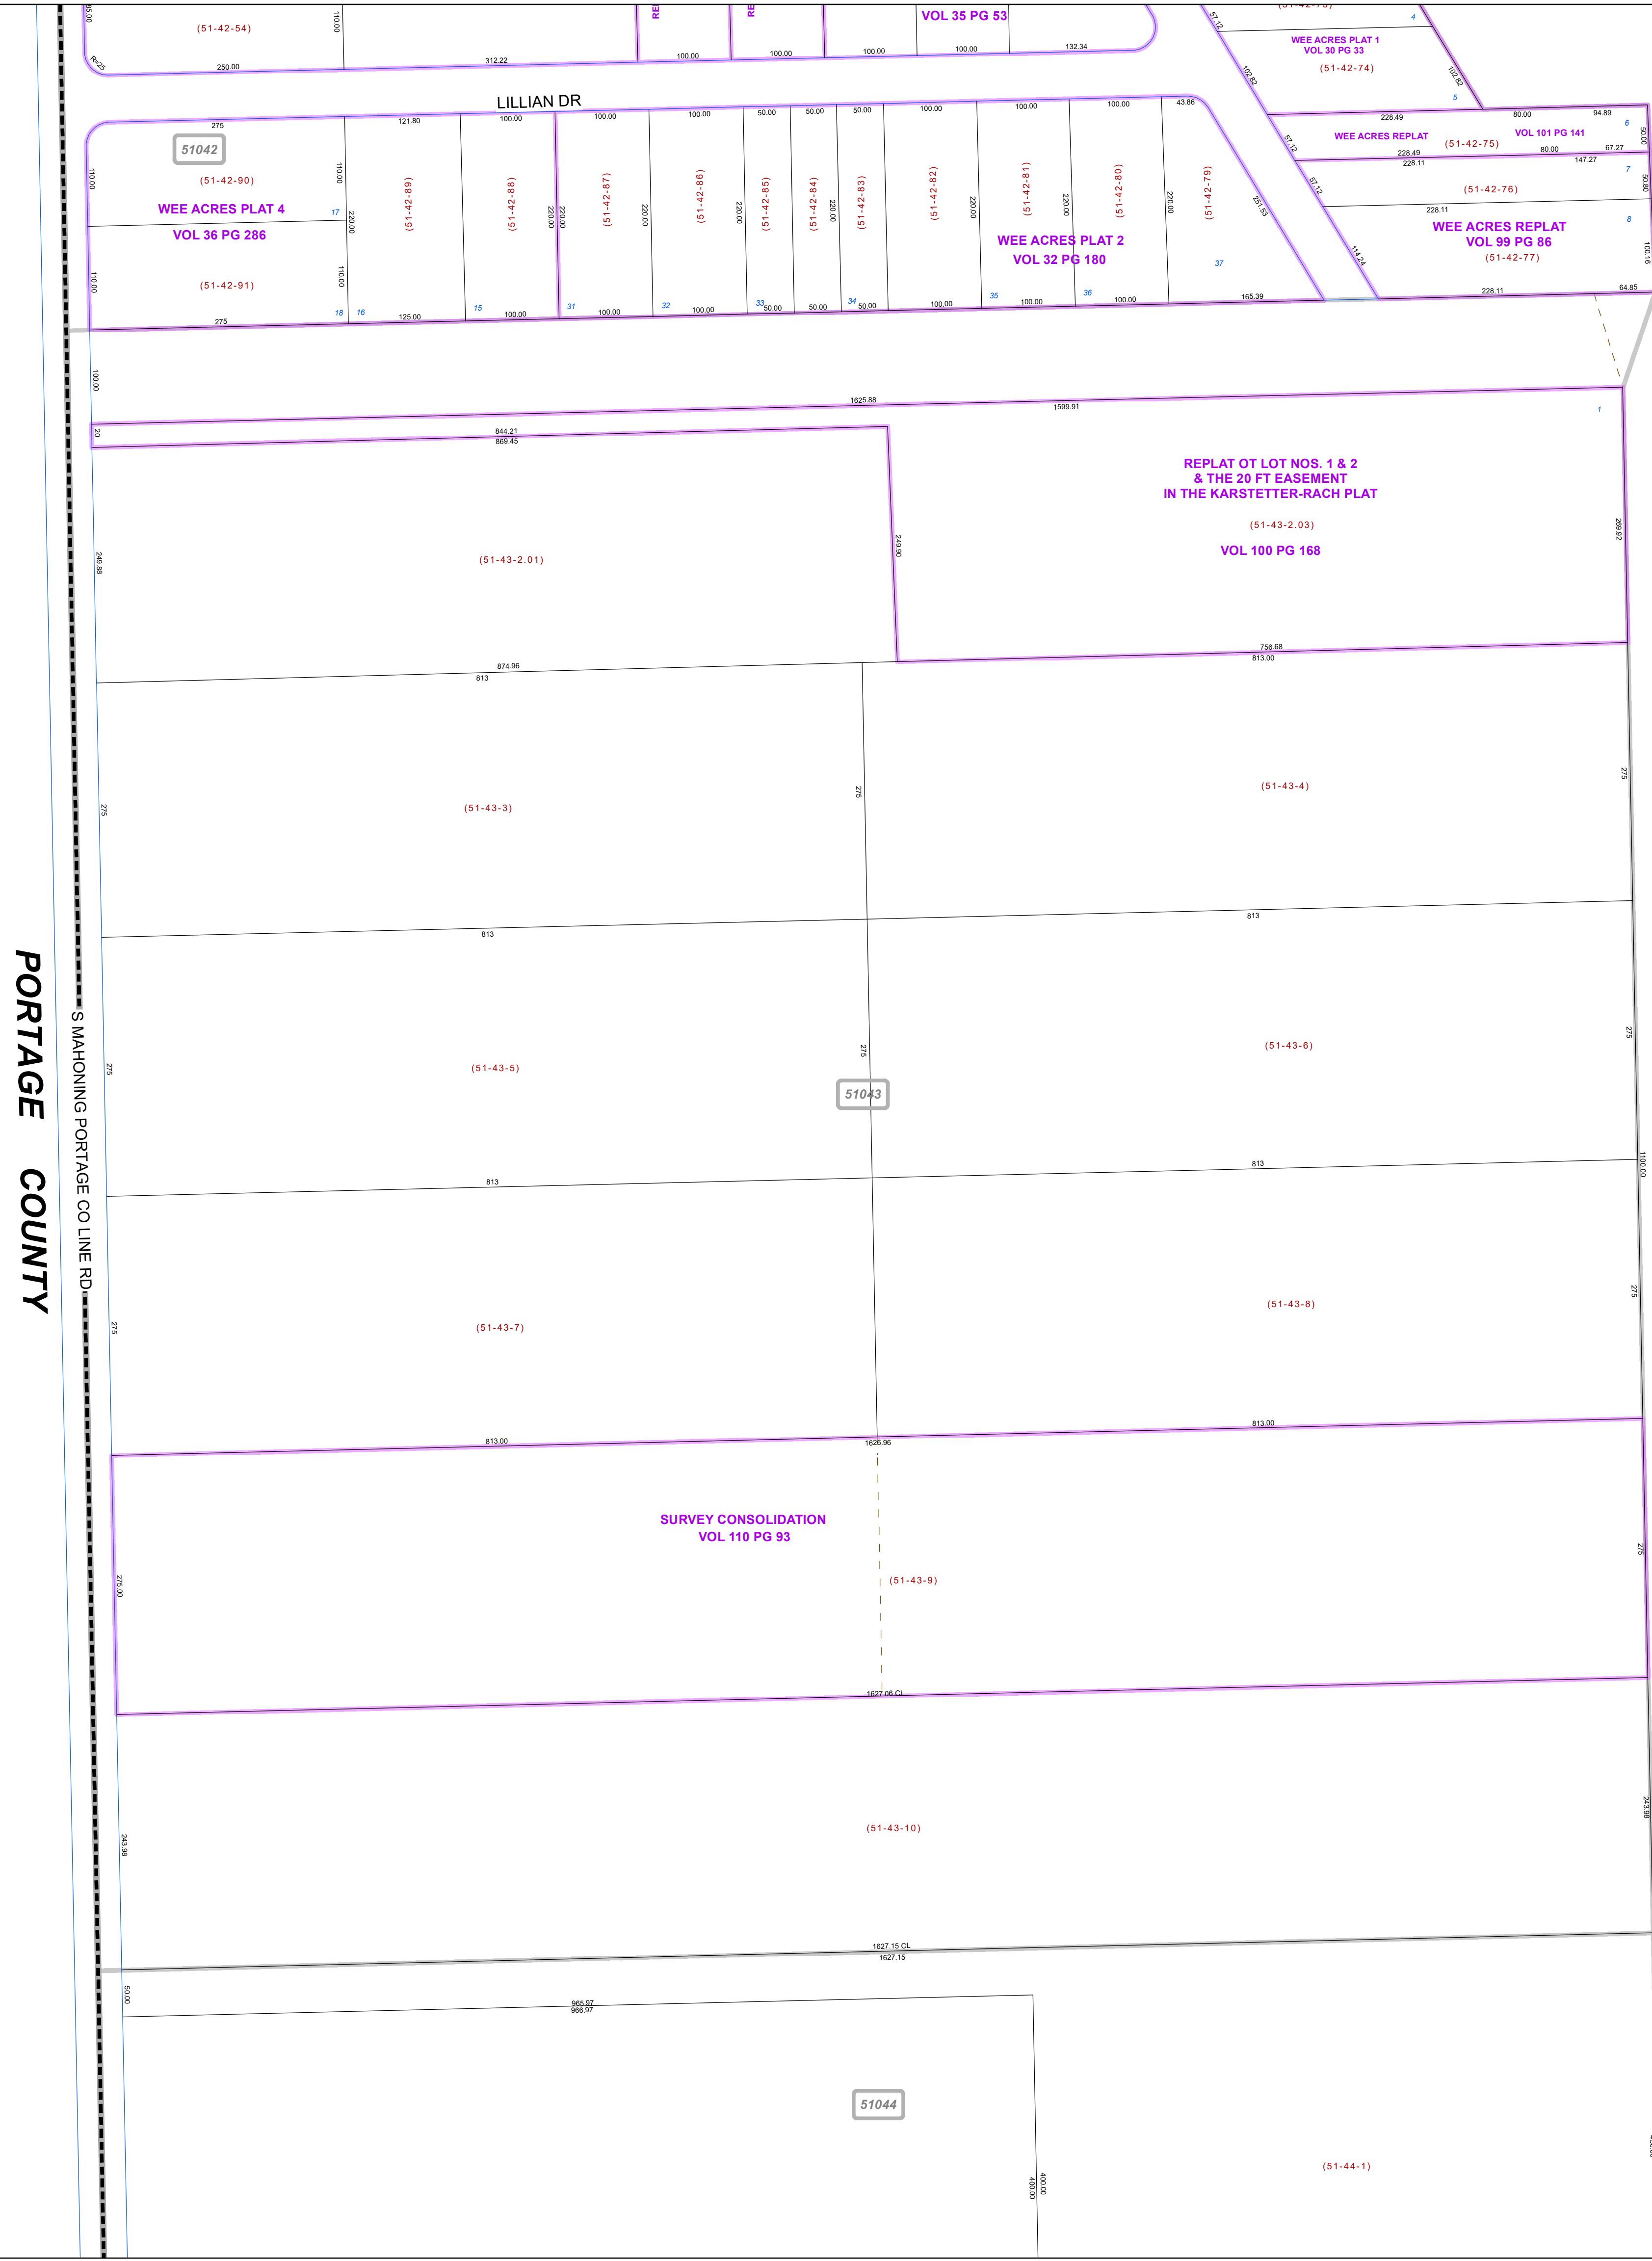

**MAHONING COUNTY  
OHIO  
MILTON TOWNSHIP**

**TAX MAP  
51043**

Print Date 1/14/2019

**LEGEND**

- COUNTY LINE
- TOWNSHIP LINE
- CITY LINE
- VILLAGE LINE
- PLAT OUTLINE
- PARCEL LINE
- OLD PARCEL LINE
- PHASE LINE
- ROAD ROW LINE
- RAILROAD ROW LINE
- PARCEL ID NUMBER
- LOT NUMBER
- PLAT NAME
- TAX MAP NUMBER

**MILTON TOWNSHIP  
Index Map**

**PORTAGE COUNTY**

S MAHONING PORTAGE CO LINE RD

LILLIAN DR

51042

WEE ACRES PLAT 4  
VOL 36 PG 286

WEE ACRES PLAT 2  
VOL 32 PG 180

REPLAT OF LOT NOS. 1 & 2  
& THE 20 FT EASEMENT  
IN THE KARSTETTER-RACH PLAT  
VOL 100 PG 168