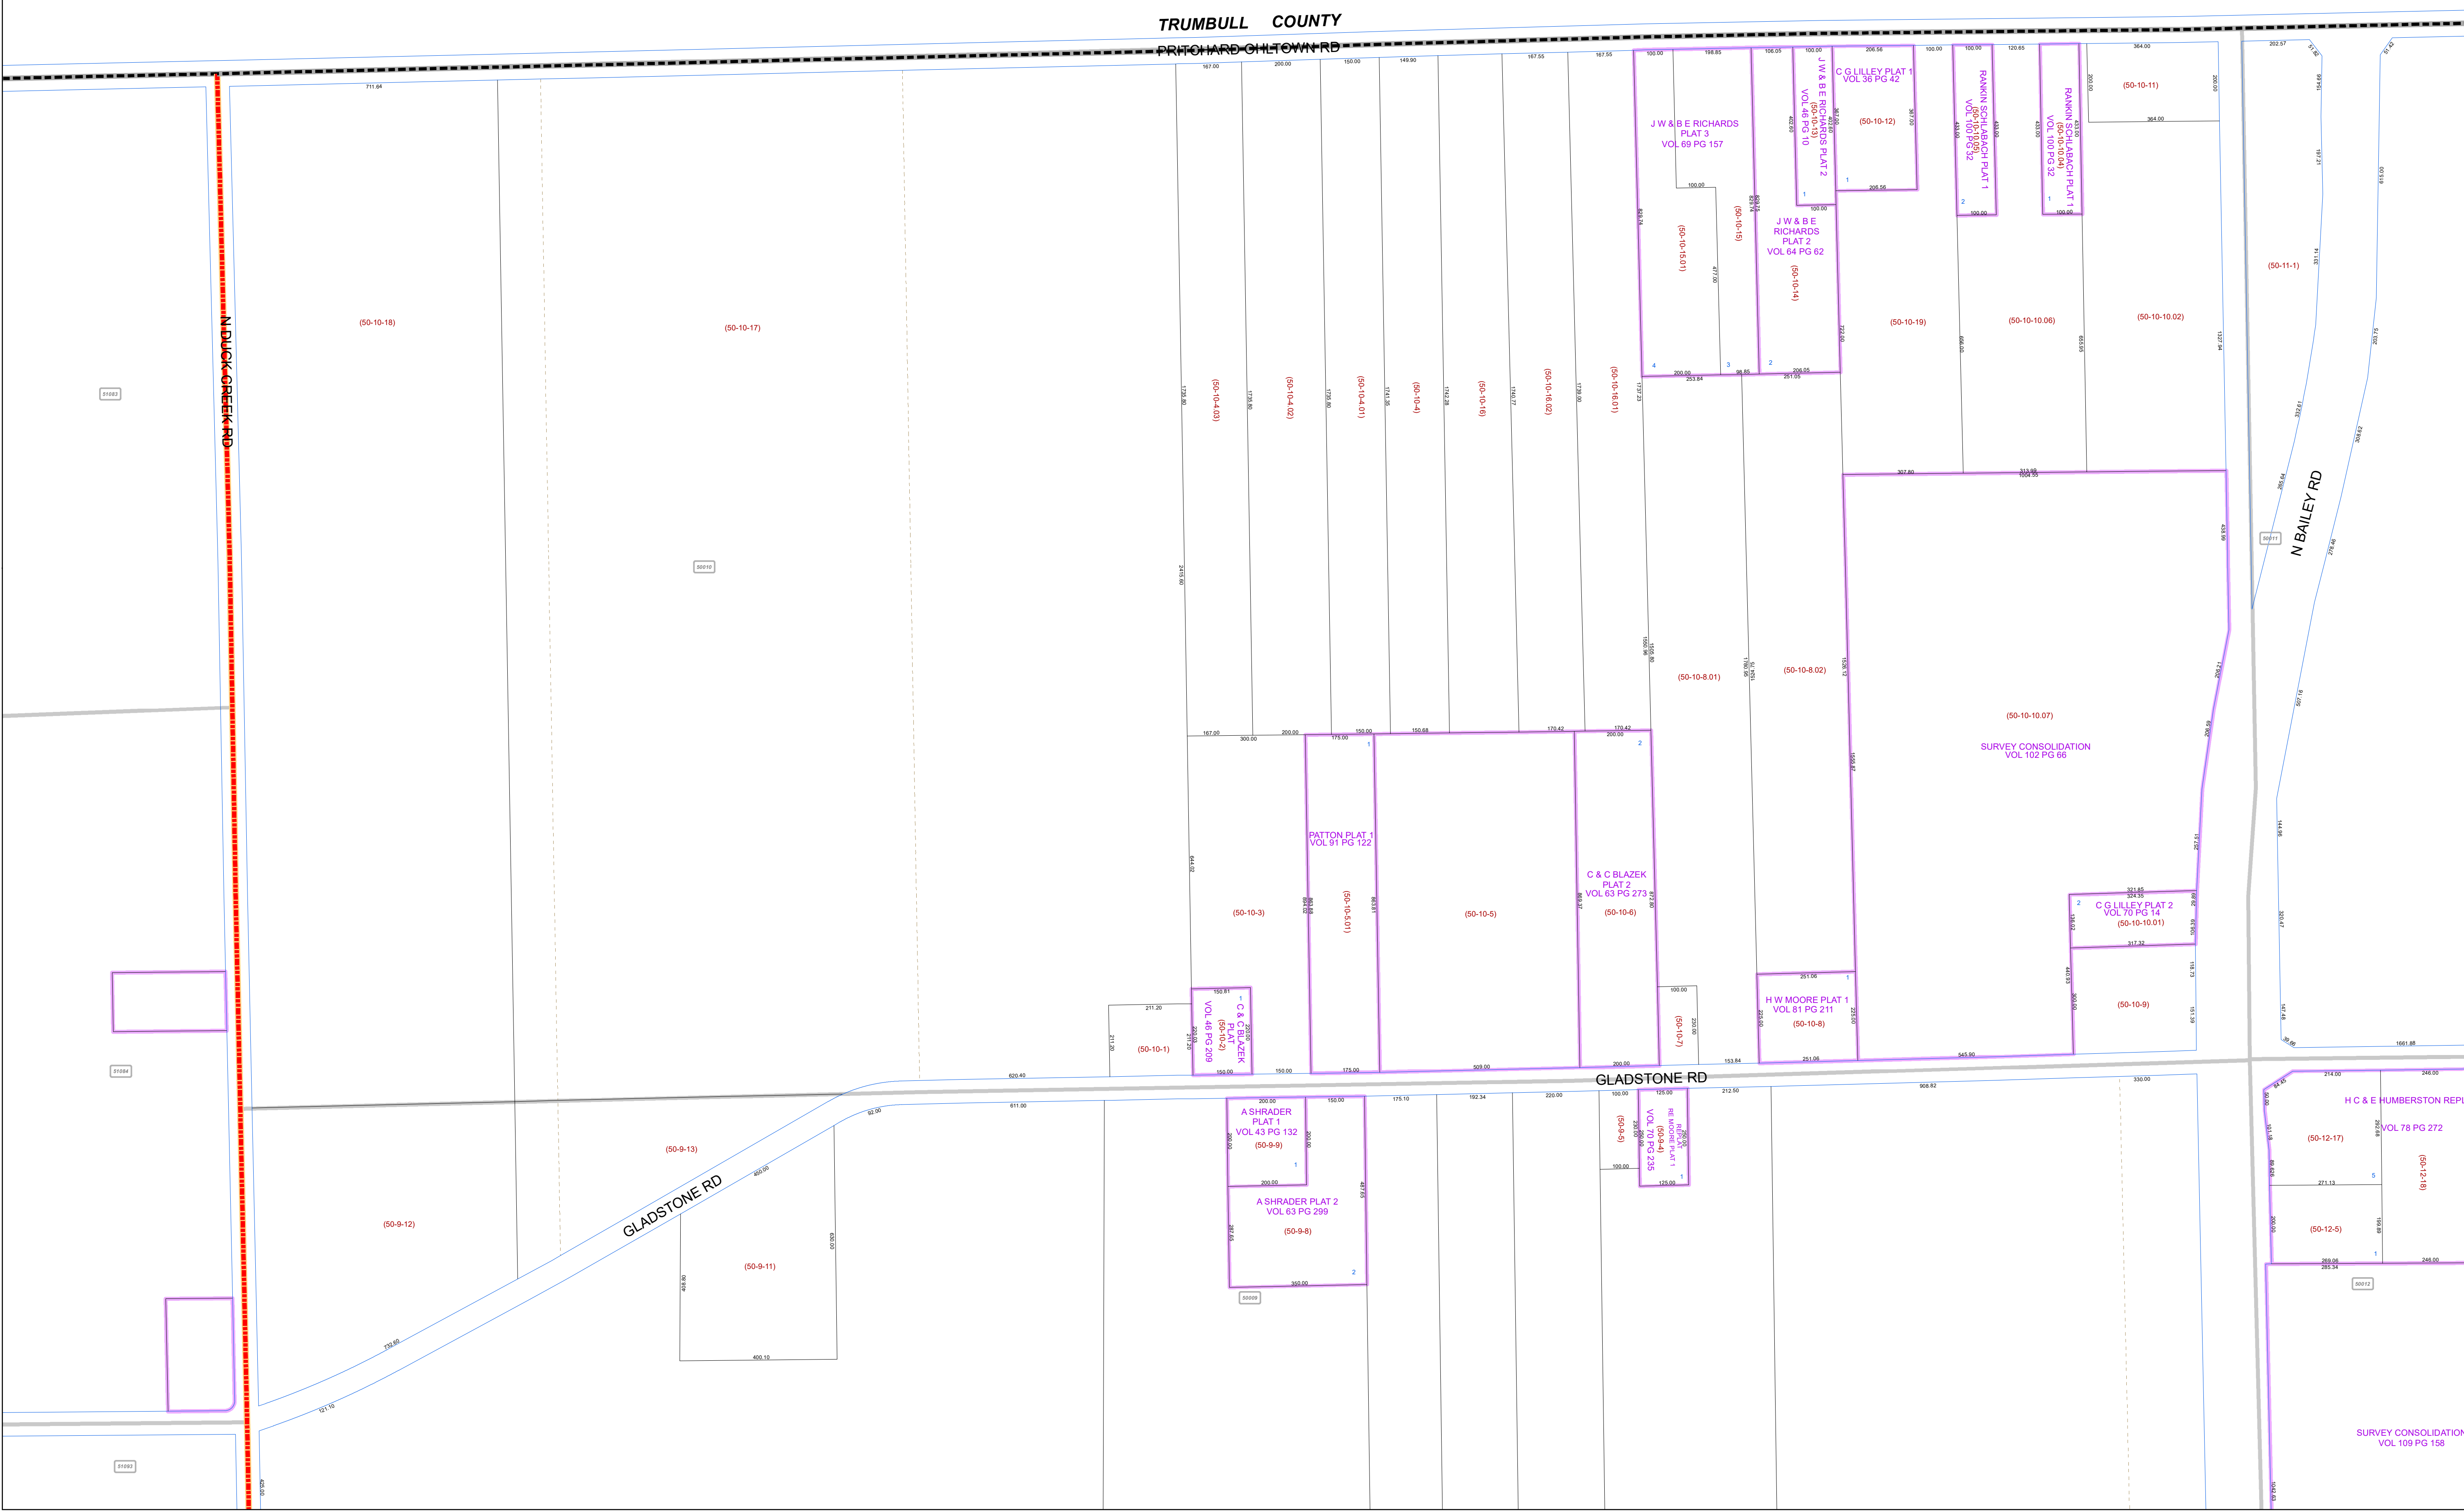

MAHONING COUNTY
OHIO
JACKSON TOWNSHIP
Great Lot 52

TAX MAP
50010

Print Date 1/14/2019

LEGEND

- COUNTY LINE
- TOWNSHIP LINE
- CITY LINE
- VILLAGE LINE
- PLAT OUTLINE
- PARCEL LINE
- OLD PARCEL LINE
- PHASE LINE
- ROAD ROW LINE
- RAILROAD ROW LINE
- (01-20-1.03) PARCEL ID NUMBER
- 345 LOT NUMBER
- BELL PLAT 1 PLAT NAME
- 01004 TAX MAP NUMBER

JACKSON TOWNSHIP
Index Map