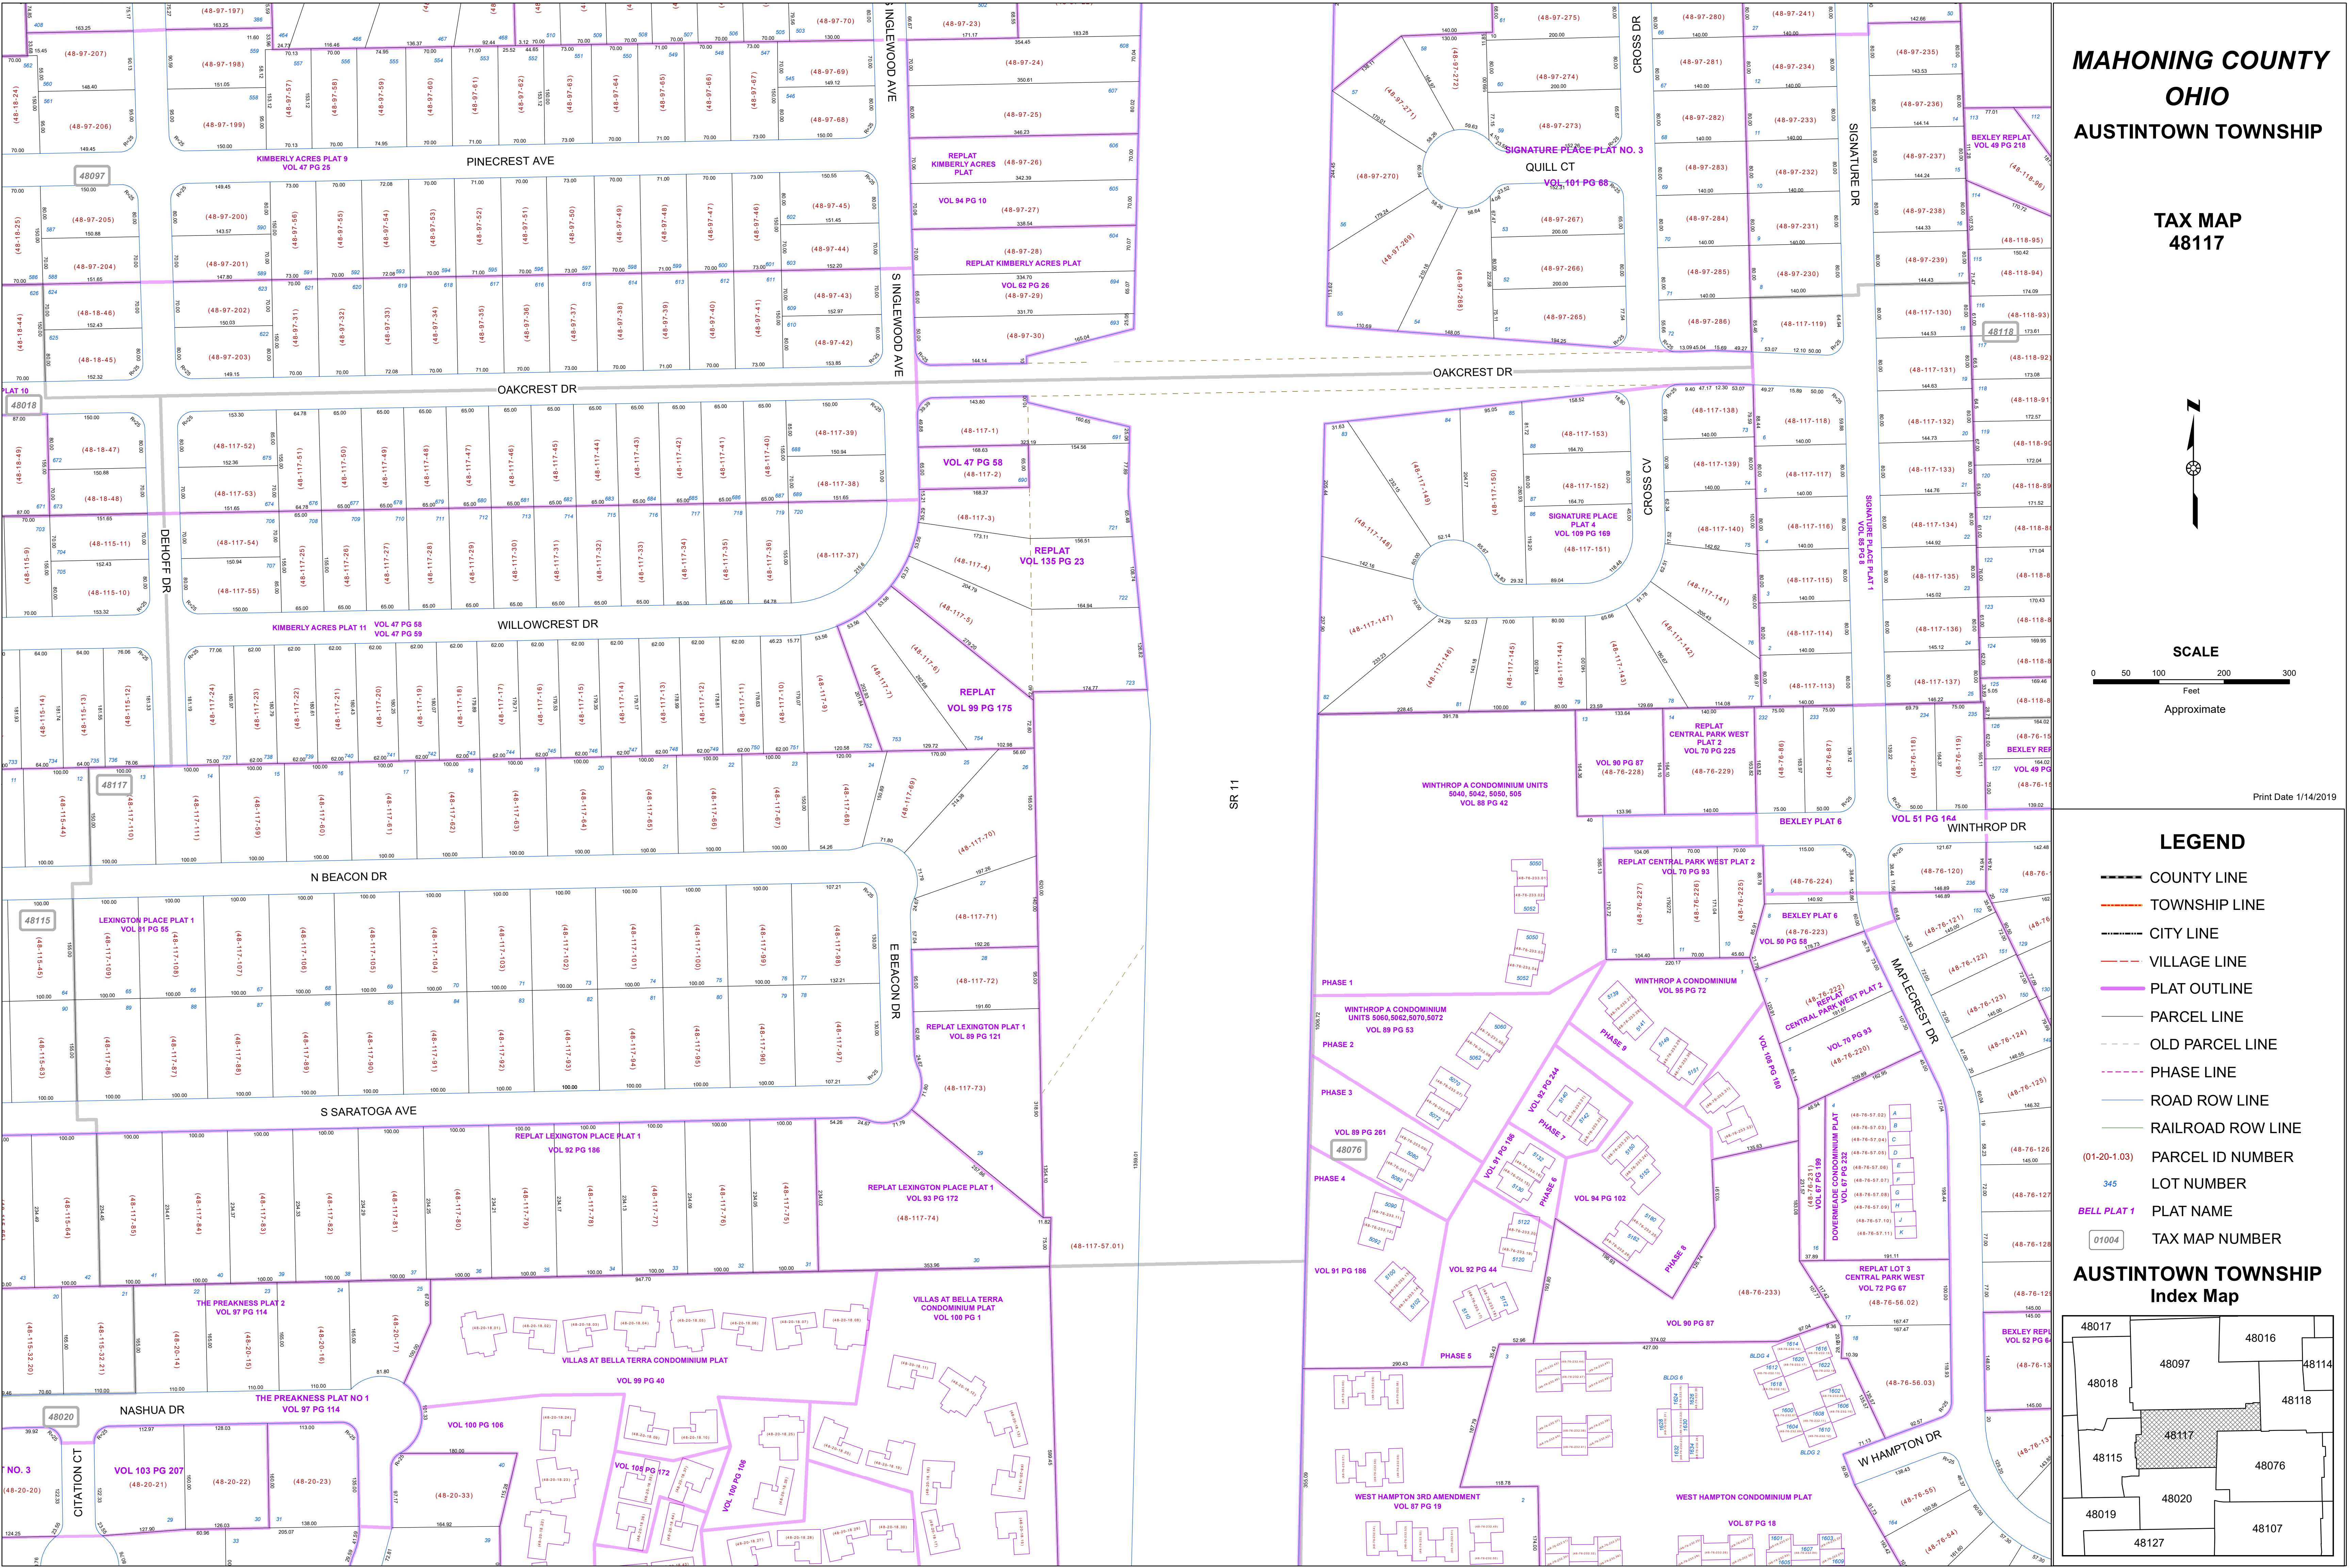

**MAHONING COUNTY
OHIO
AUSTINTOWN TOWNSHIP**

**TAX MAP
48117**

Print Date 1/14/2019

LEGEND

- COUNTY LINE
- TOWNSHIP LINE
- CITY LINE
- VILLAGE LINE
- PLAT OUTLINE
- PARCEL LINE
- OLD PARCEL LINE
- PHASE LINE
- ROAD ROW LINE
- RAILROAD ROW LINE
- (01-20-1.03) PARCEL ID NUMBER
- 345 LOT NUMBER
- BELL PLAT 1 PLAT NAME
- 01004 TAX MAP NUMBER

**AUSTINTOWN TOWNSHIP
Index Map**

SR 11