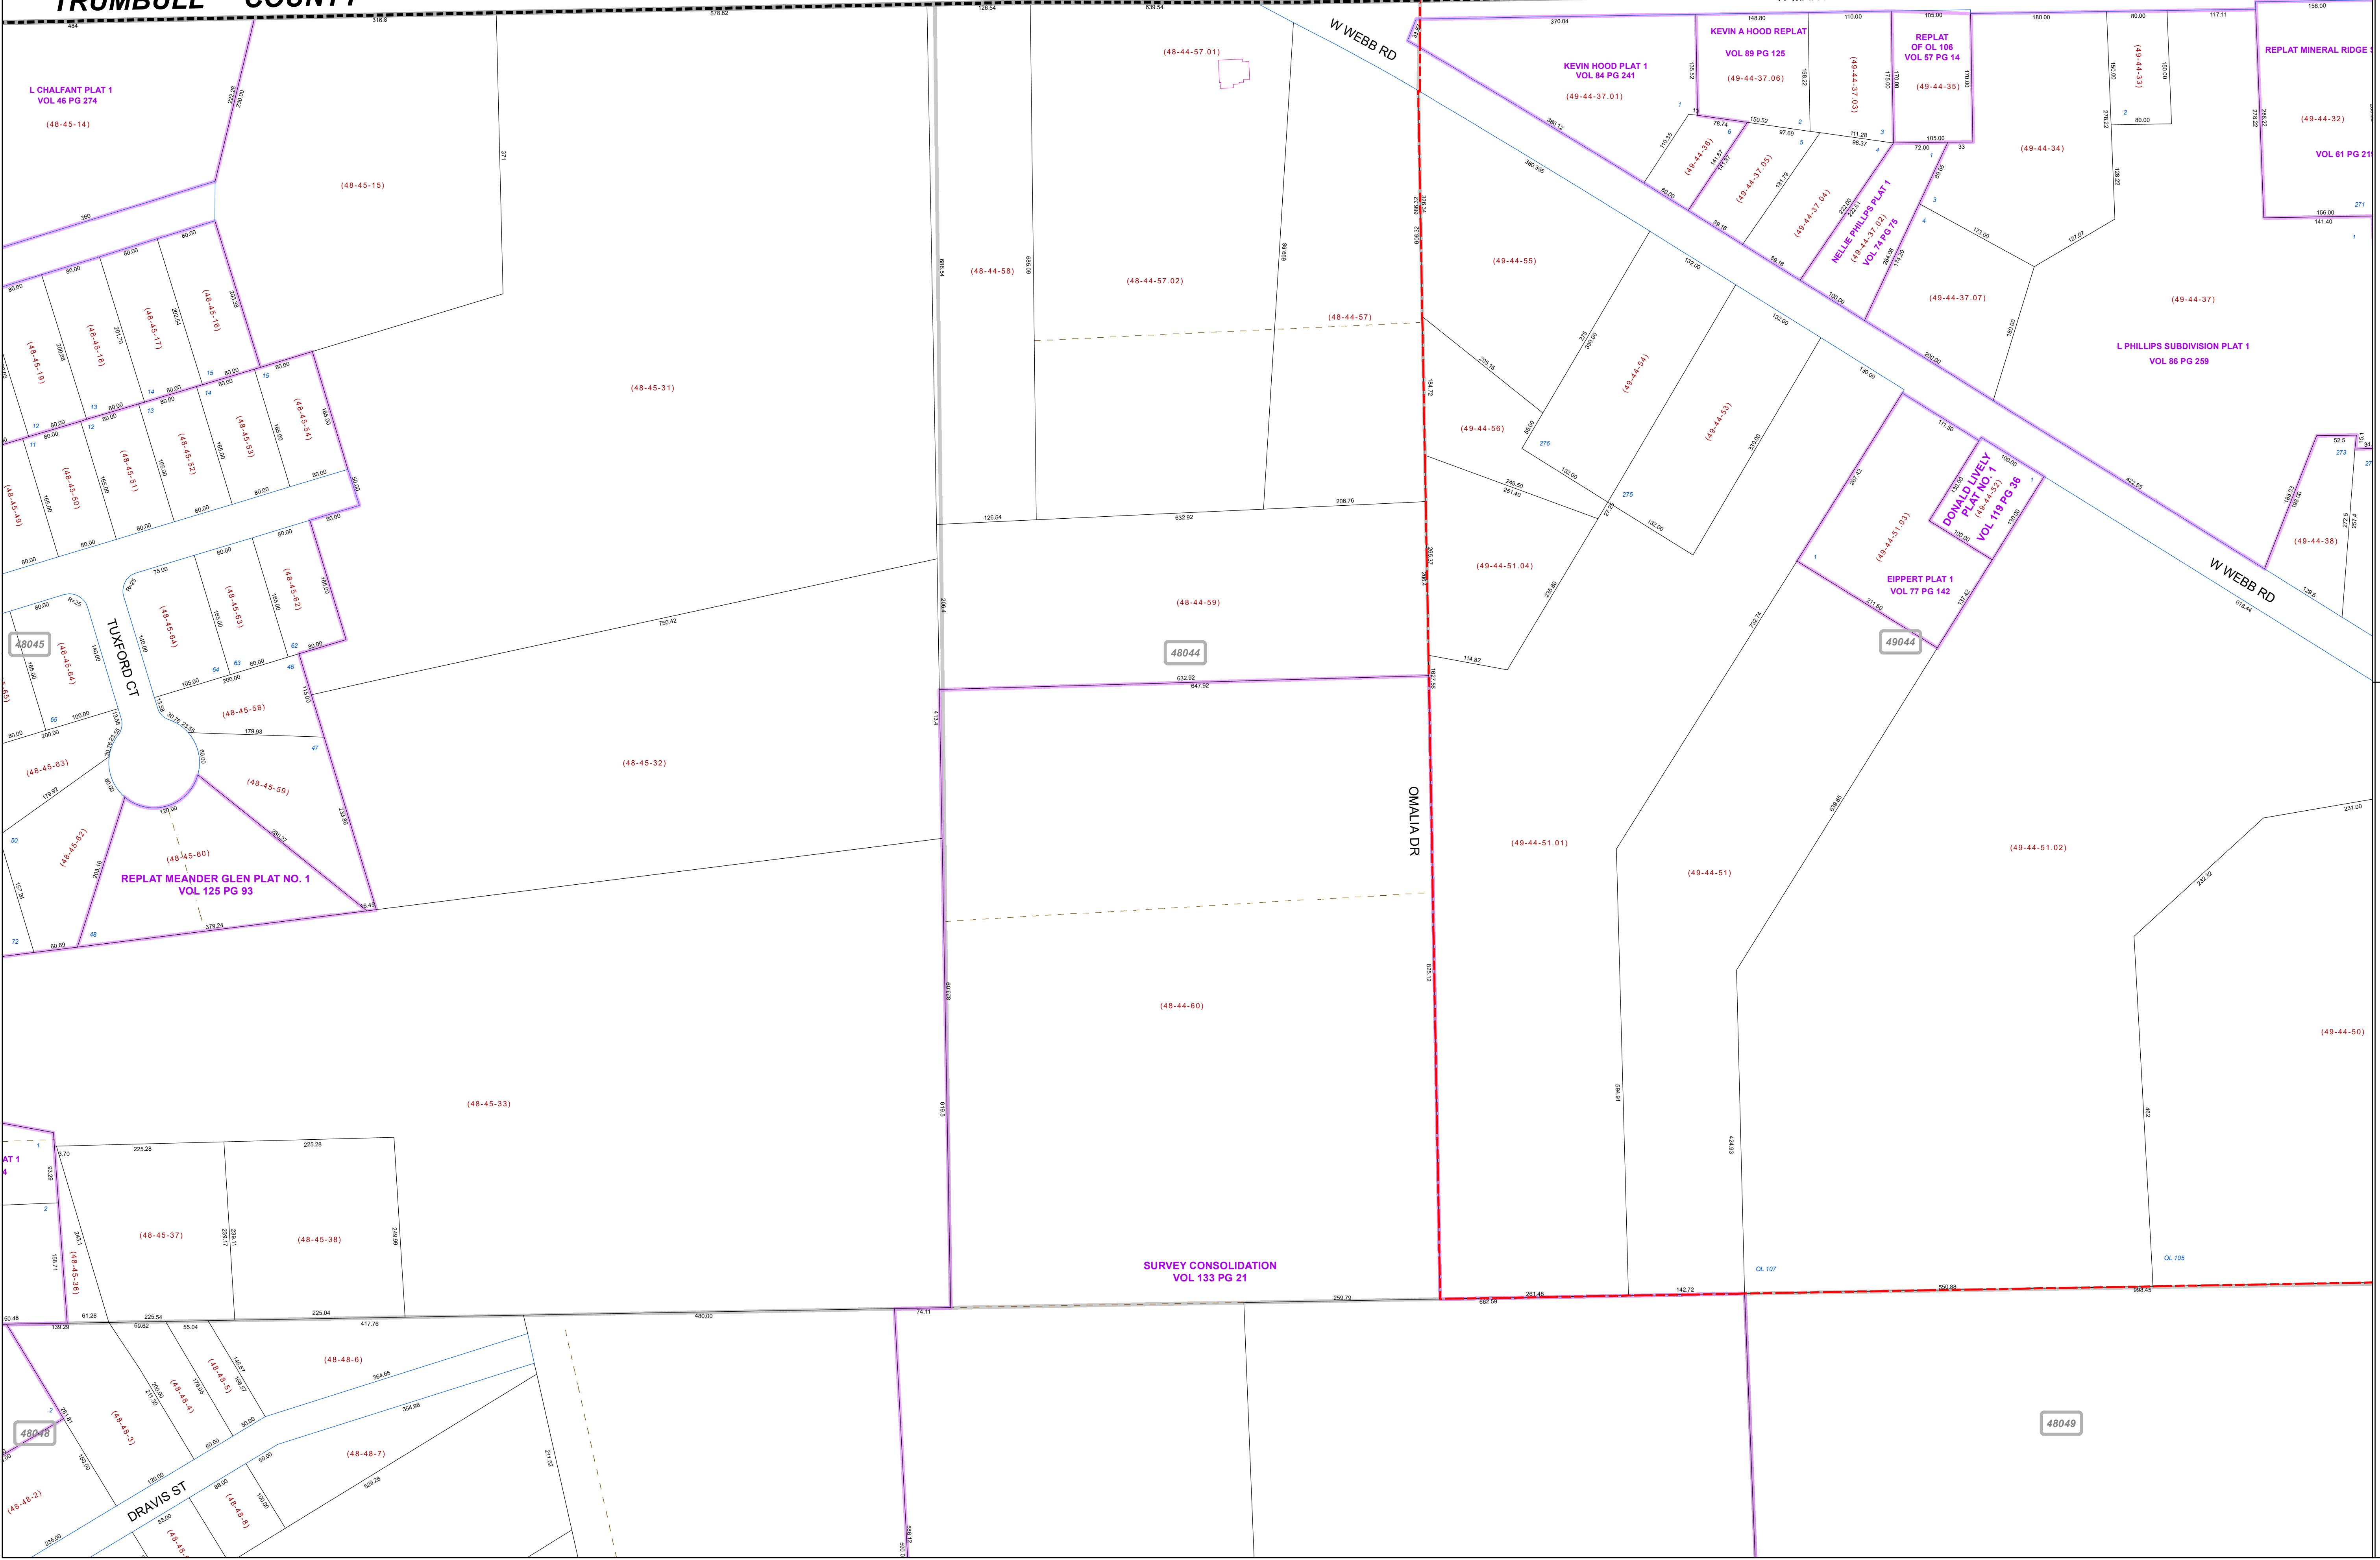

**MAHONING COUNTY  
OHIO  
AUSTINTOWN TOWNSHIP**

**TRUMBULL COUNTY**

**TRUMBULL**

**TAX MAP  
48044**

Print Date 1/14/2019

**LEGEND**

- COUNTY LINE
- TOWNSHIP LINE
- CITY LINE
- VILLAGE LINE
- PLAT OUTLINE
- PARCEL LINE
- OLD PARCEL LINE
- PHASE LINE
- ROAD ROW LINE
- RAILROAD ROW LINE
- (01-20-1.03) PARCEL ID NUMBER
- 345 LOT NUMBER
- BELL PLAT 1 PLAT NAME
- 01004 TAX MAP NUMBER

**AUSTINTOWN TOWNSHIP  
Index Map**