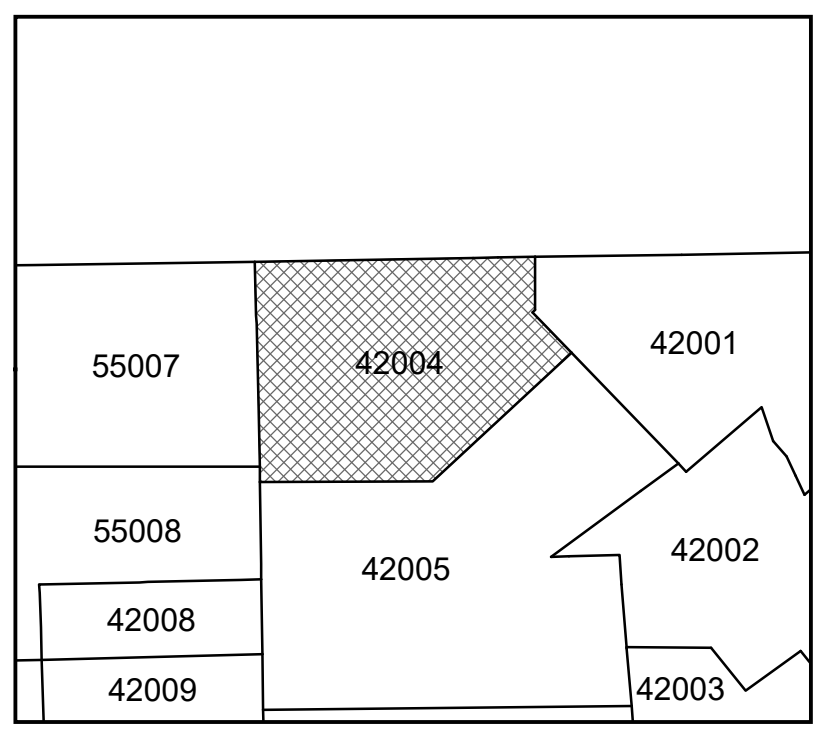

**MAHONING COUNTY
OHIO**

COITSVILLE TOWNSHIP
Great Lot 1

**TAX MAP
42004**

Print Date 1/14/2019

LEGEND

- COUNTY LINE
- TOWNSHIP LINE
- CITY LINE
- VILLAGE LINE
- PLAT OUTLINE
- PARCEL LINE
- OLD PARCEL LINE
- PHASE LINE
- ROAD ROW LINE
- RAILROAD ROW LINE
- PARCEL ID NUMBER
- LOT NUMBER
- PLAT NAME
- TAX MAP NUMBER

**COITSVILLE TOWNSHIP
Index Map**