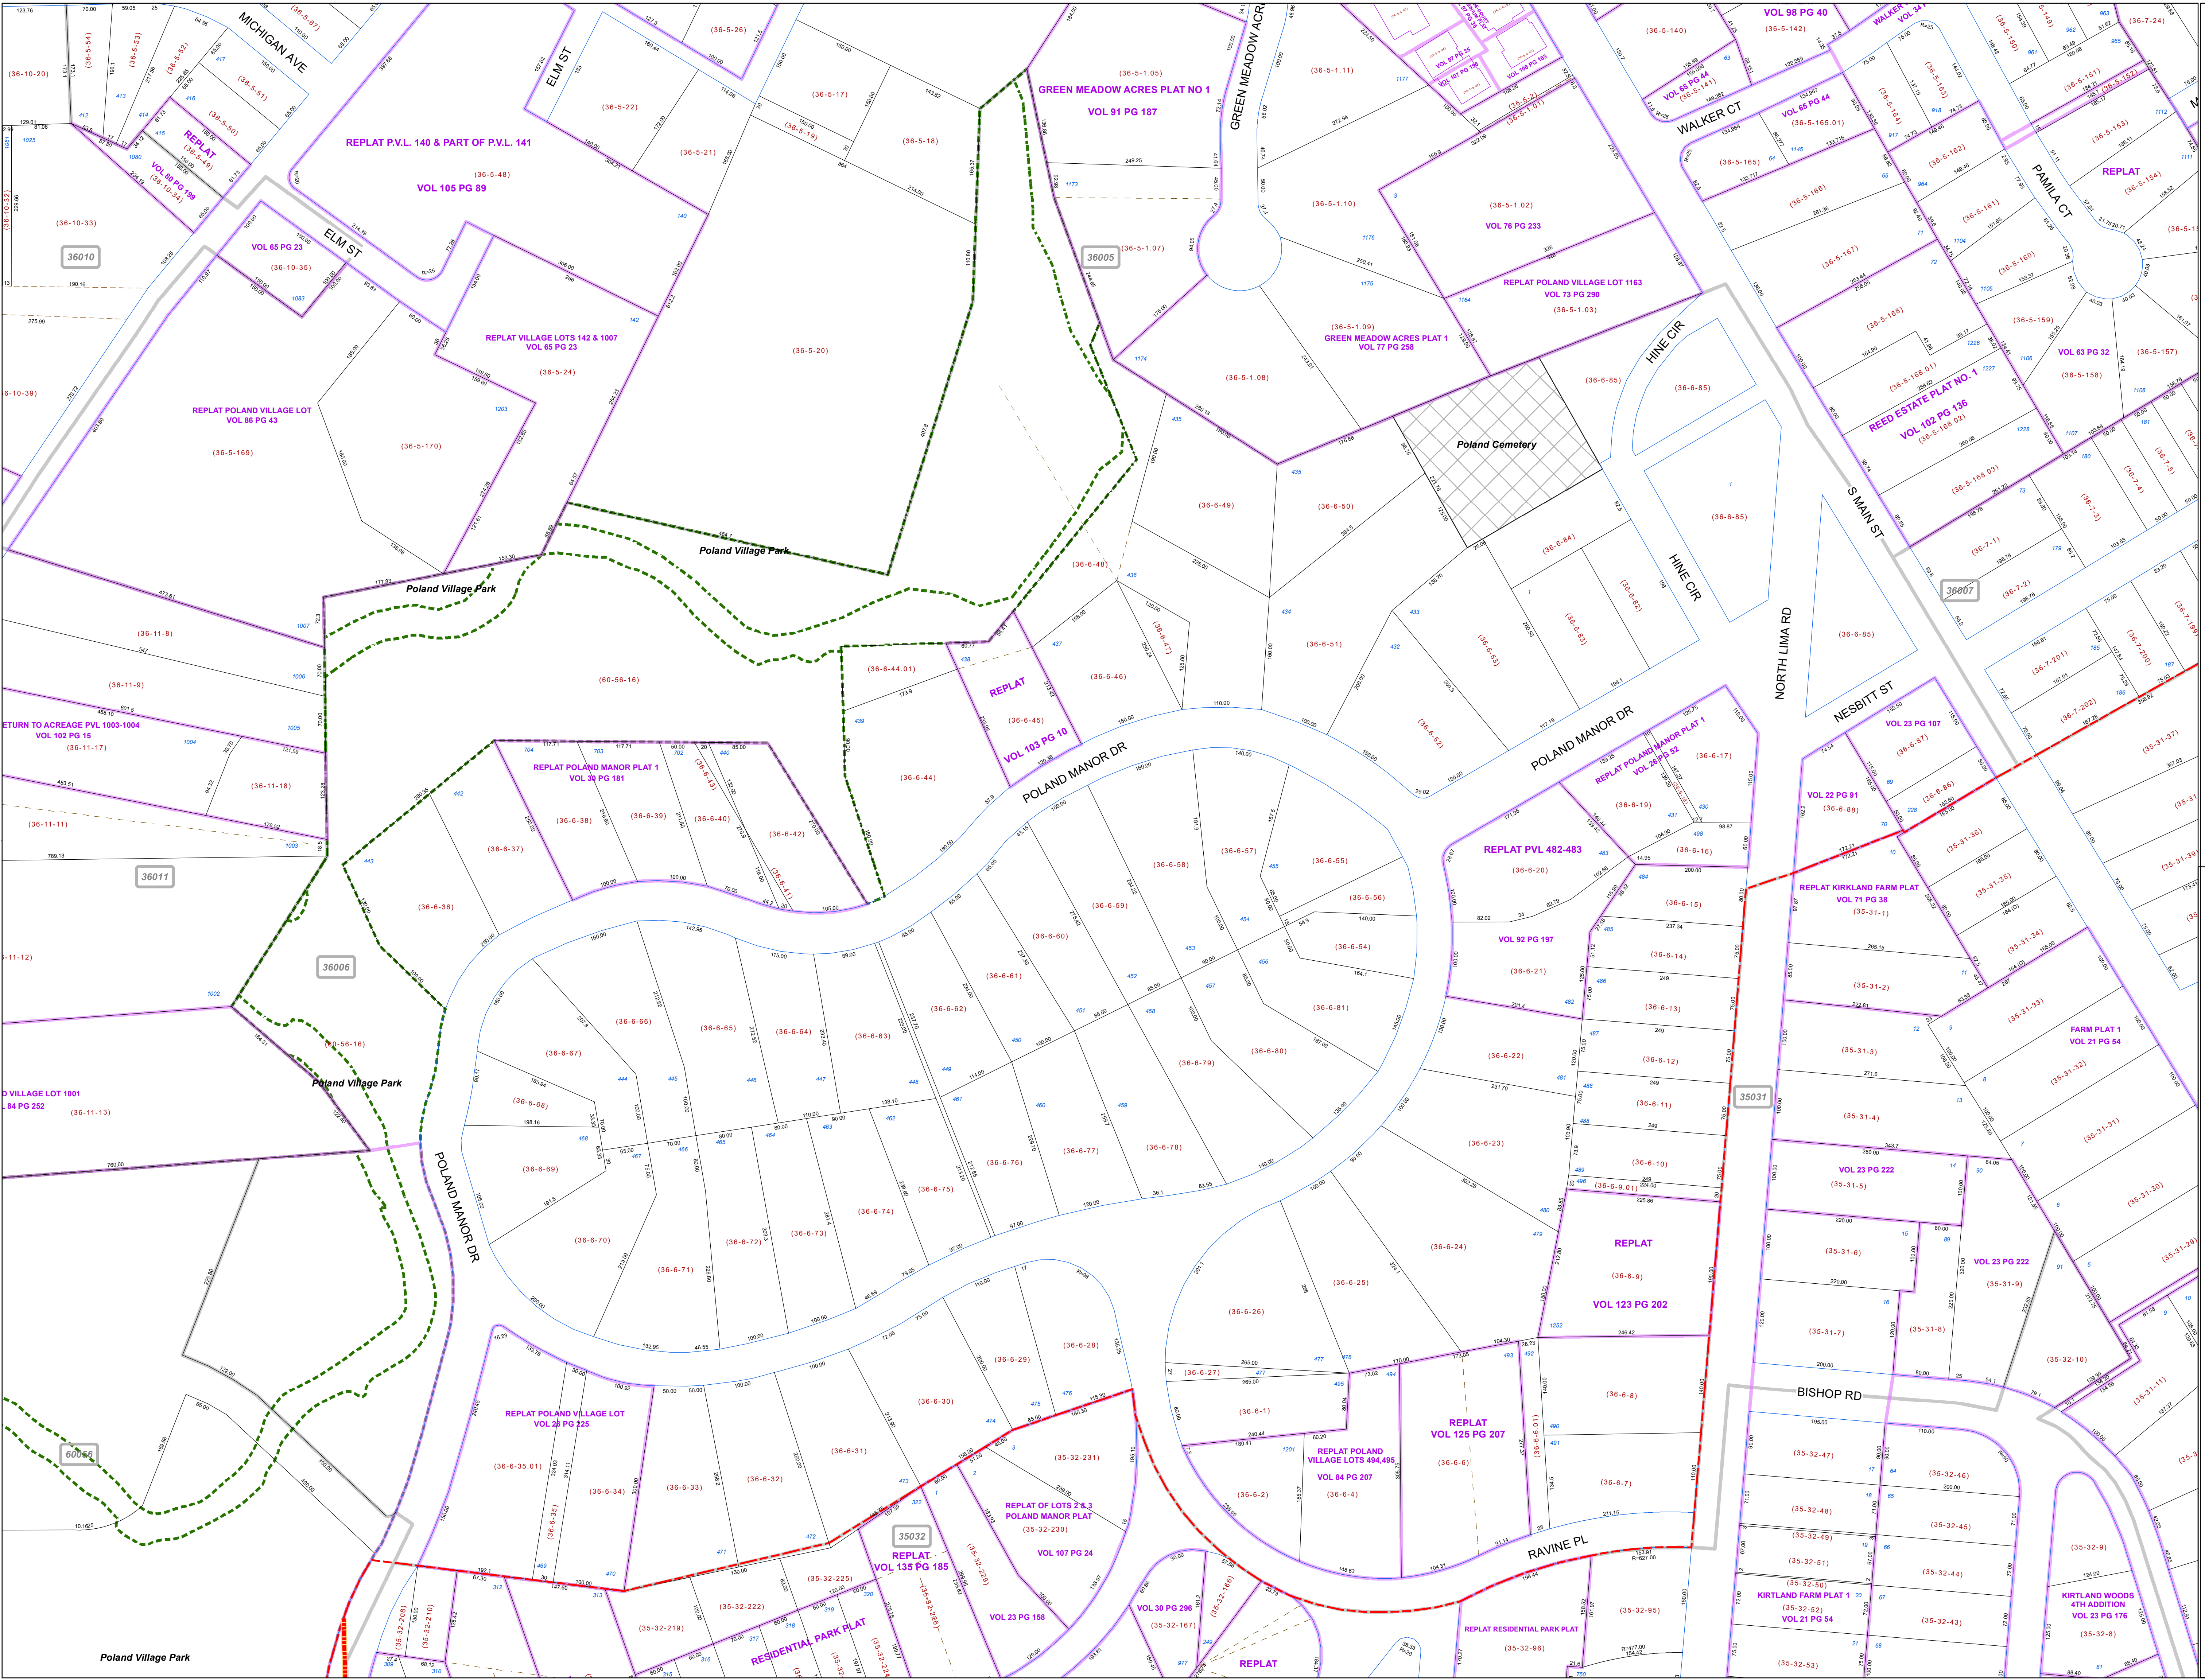

MAHONING COUNTY
OHIO
POLAND VILLAGE
Great Lot 6

TAX MAP
36006

Print Date 1/14/2019

LEGEND

- COUNTY LINE
- TOWNSHIP LINE
- CITY LINE
- VILLAGE LINE
- PLAT OUTLINE
- PARCEL LINE
- OLD PARCEL LINE
- PHASE LINE
- ROAD ROW LINE
- RAILROAD ROW LINE
- (01-20-1.03) PARCEL ID NUMBER
- 345 LOT NUMBER
- BELL PLAT 1 PLAT NAME
- 01004 TAX MAP NUMBER

POLAND VILLAGE
Index Map

Poland Village Park