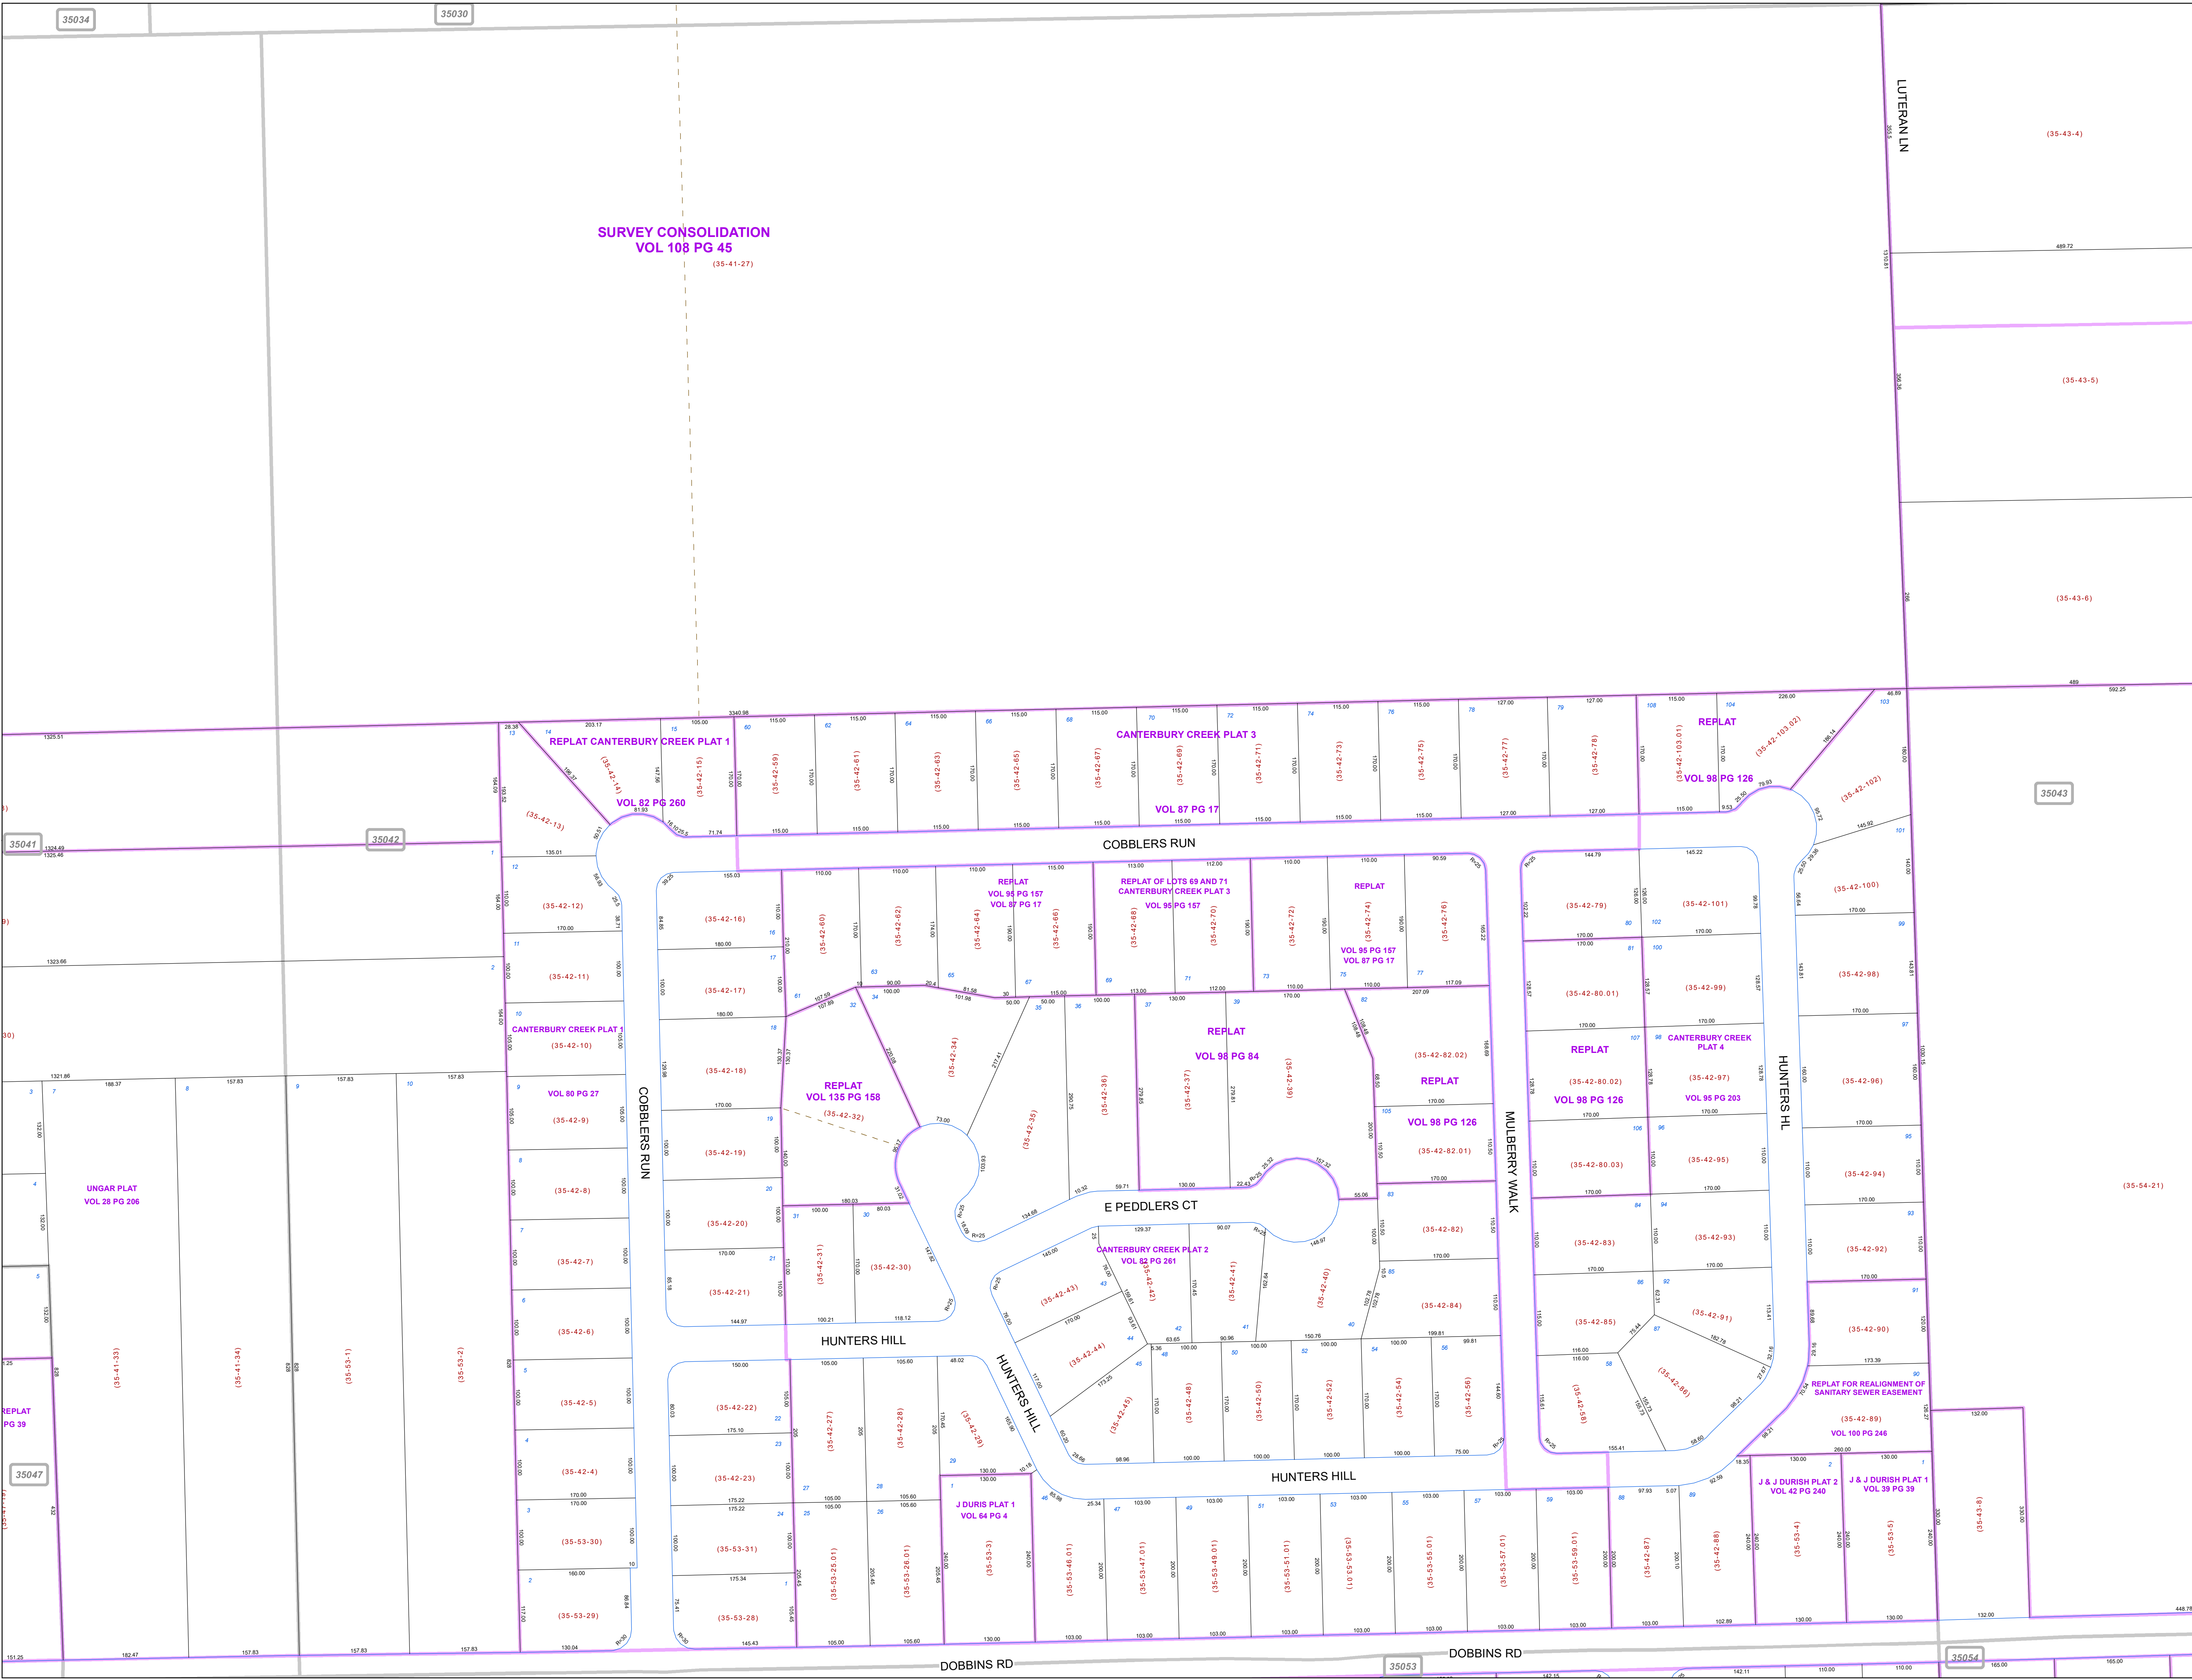

MAHONING COUNTY
OHIO
POLAND TOWNSHIP
Great Lot 27, 28

TAX MAP
35042

Print Date 1/14/2019

LEGEND

- COUNTY LINE
- TOWNSHIP LINE
- CITY LINE
- VILLAGE LINE
- PLAT OUTLINE
- PARCEL LINE
- OLD PARCEL LINE
- PHASE LINE
- ROAD ROW LINE
- RAILROAD ROW LINE
- (01-20-1.03) PARCEL ID NUMBER
- 345 LOT NUMBER
- BELL PLAT 1 PLAT NAME
- 01004 TAX MAP NUMBER

POLAND TOWNSHIP
Index Map