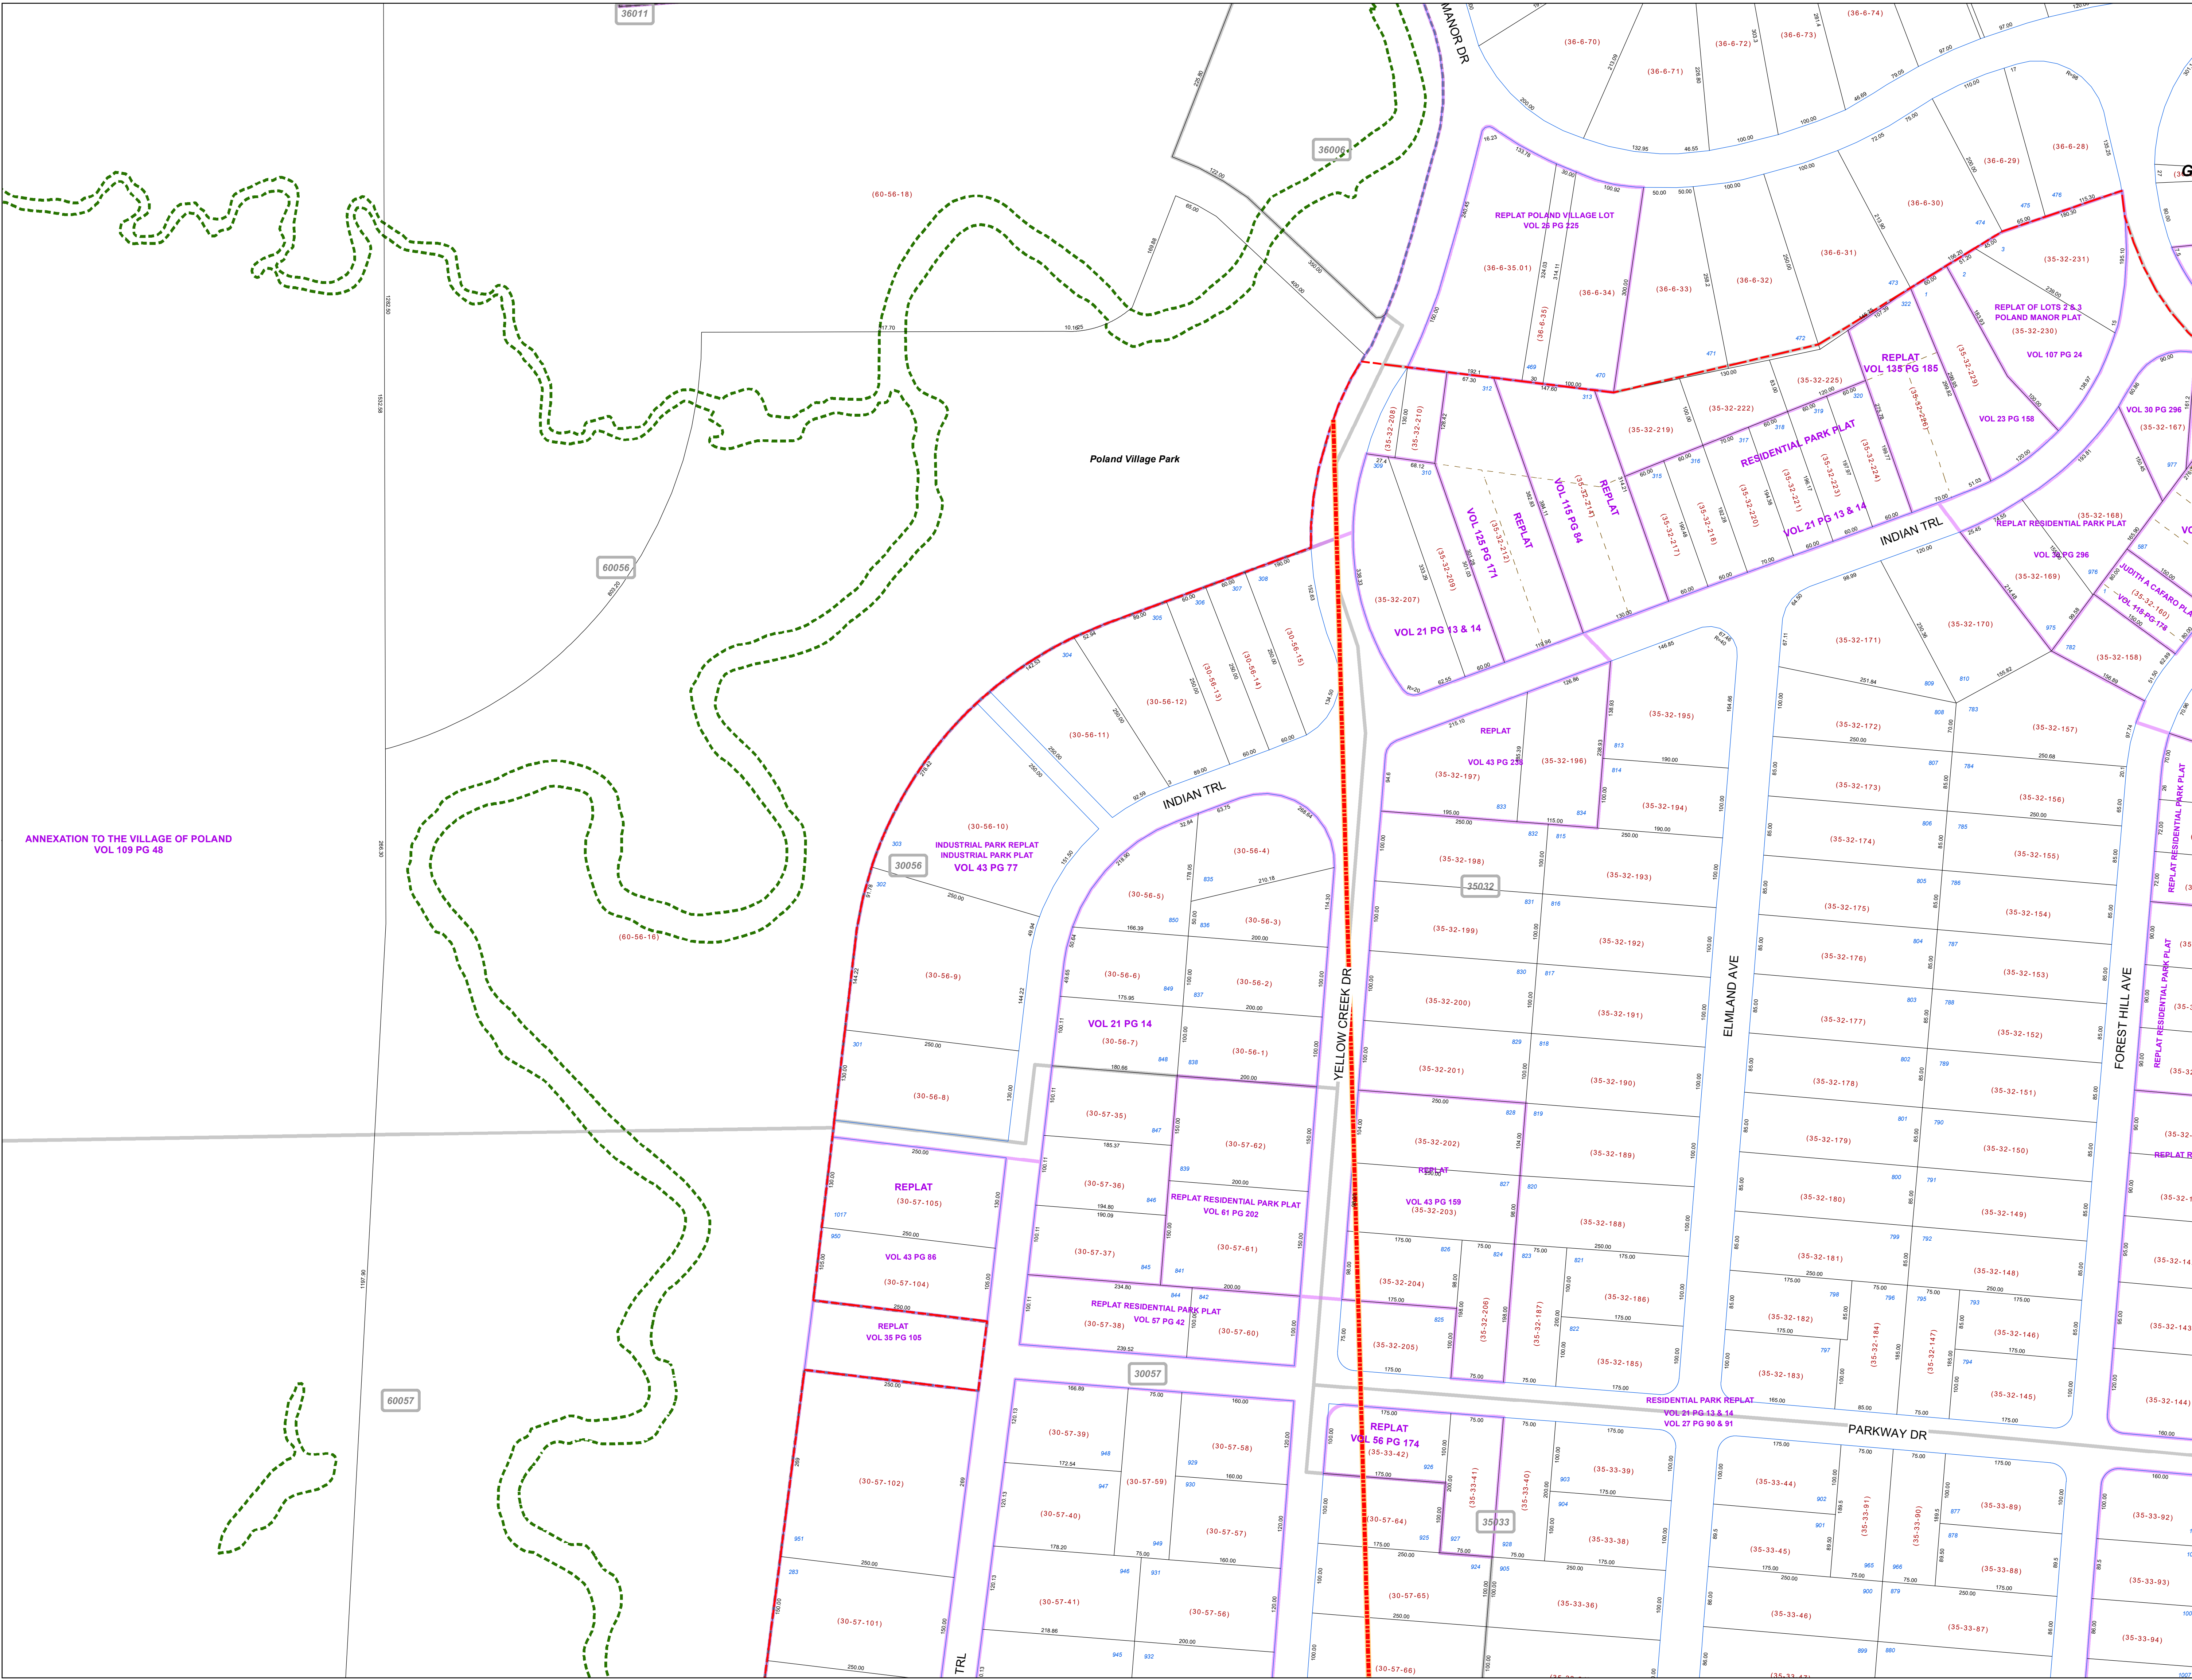

**MAHONING COUNTY
OHIO**

POLAND TOWNSHIP

Great Lot 31 Division 3 Great Lot 26 Division 4

**TAX MAP
30056**

SCALE

Print Date 1/14/2019

LEGEND

- COUNTY LINE
- TOWNSHIP LINE
- CITY LINE
- VILLAGE LINE
- PLAT OUTLINE
- PARCEL LINE
- OLD PARCEL LINE
- PHASE LINE
- ROAD ROW LINE
- RAILROAD ROW LINE
- (01-20-1.03) PARCEL ID NUMBER
- 345 LOT NUMBER
- BELL PLAT 1 PLAT NAME
- 01004 TAX MAP NUMBER

**POLAND TOWNSHIP
Index Map**

ANNEXATION TO THE VILLAGE OF POLAND
VOL 109 PG 48

60057

30056

30057

35033

35033

35032

60056

36011

36006