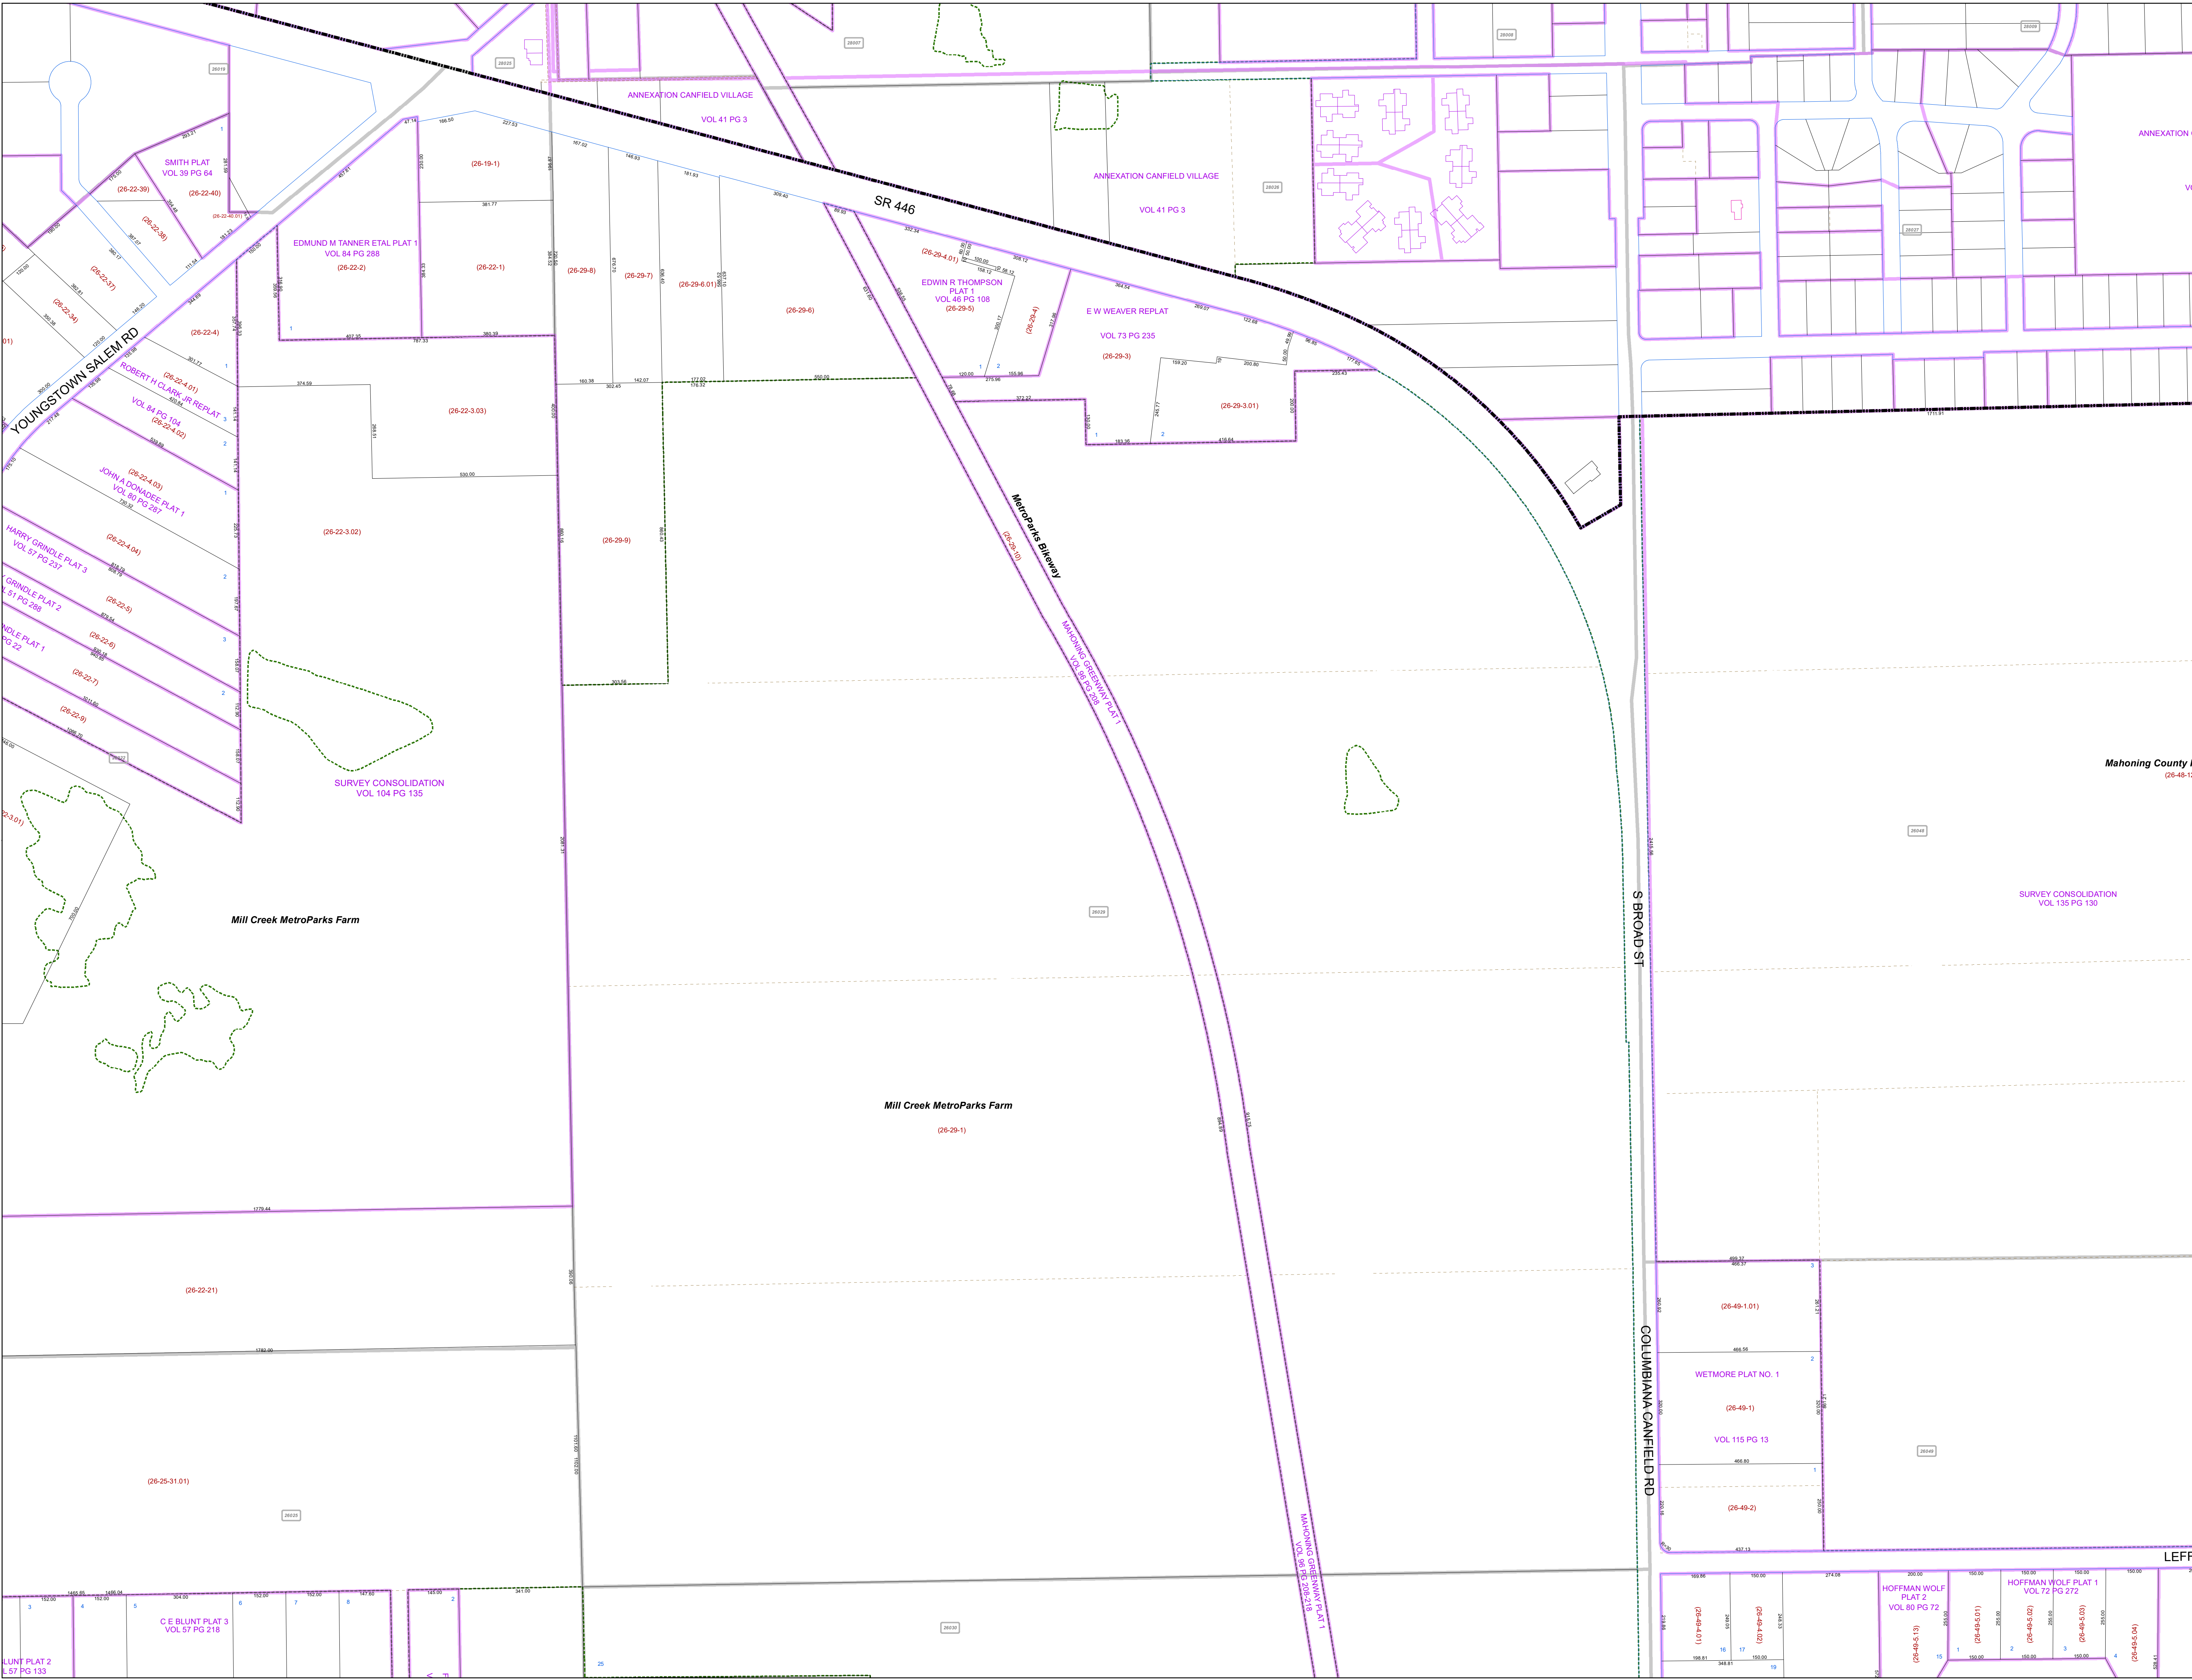

**MAHONING COUNTY
OHIO
CANFIELD TOWNSHIP
Lot 27, 28, 29, 30 Division 2**

**TAX MAP
26029**

Print Date 1/14/2019

LEGEND

- COUNTY LINE
- TOWNSHIP LINE
- CITY LINE
- VILLAGE LINE
- PLAT OUTLINE
- PARCEL LINE
- OLD PARCEL LINE
- PHASE LINE
- ROAD ROW LINE
- RAILROAD ROW LINE
- PARCEL ID NUMBER
- LOT NUMBER
- PLAT NAME
- TAX MAP NUMBER

**CANFIELD TOWNSHIP
Index Map**