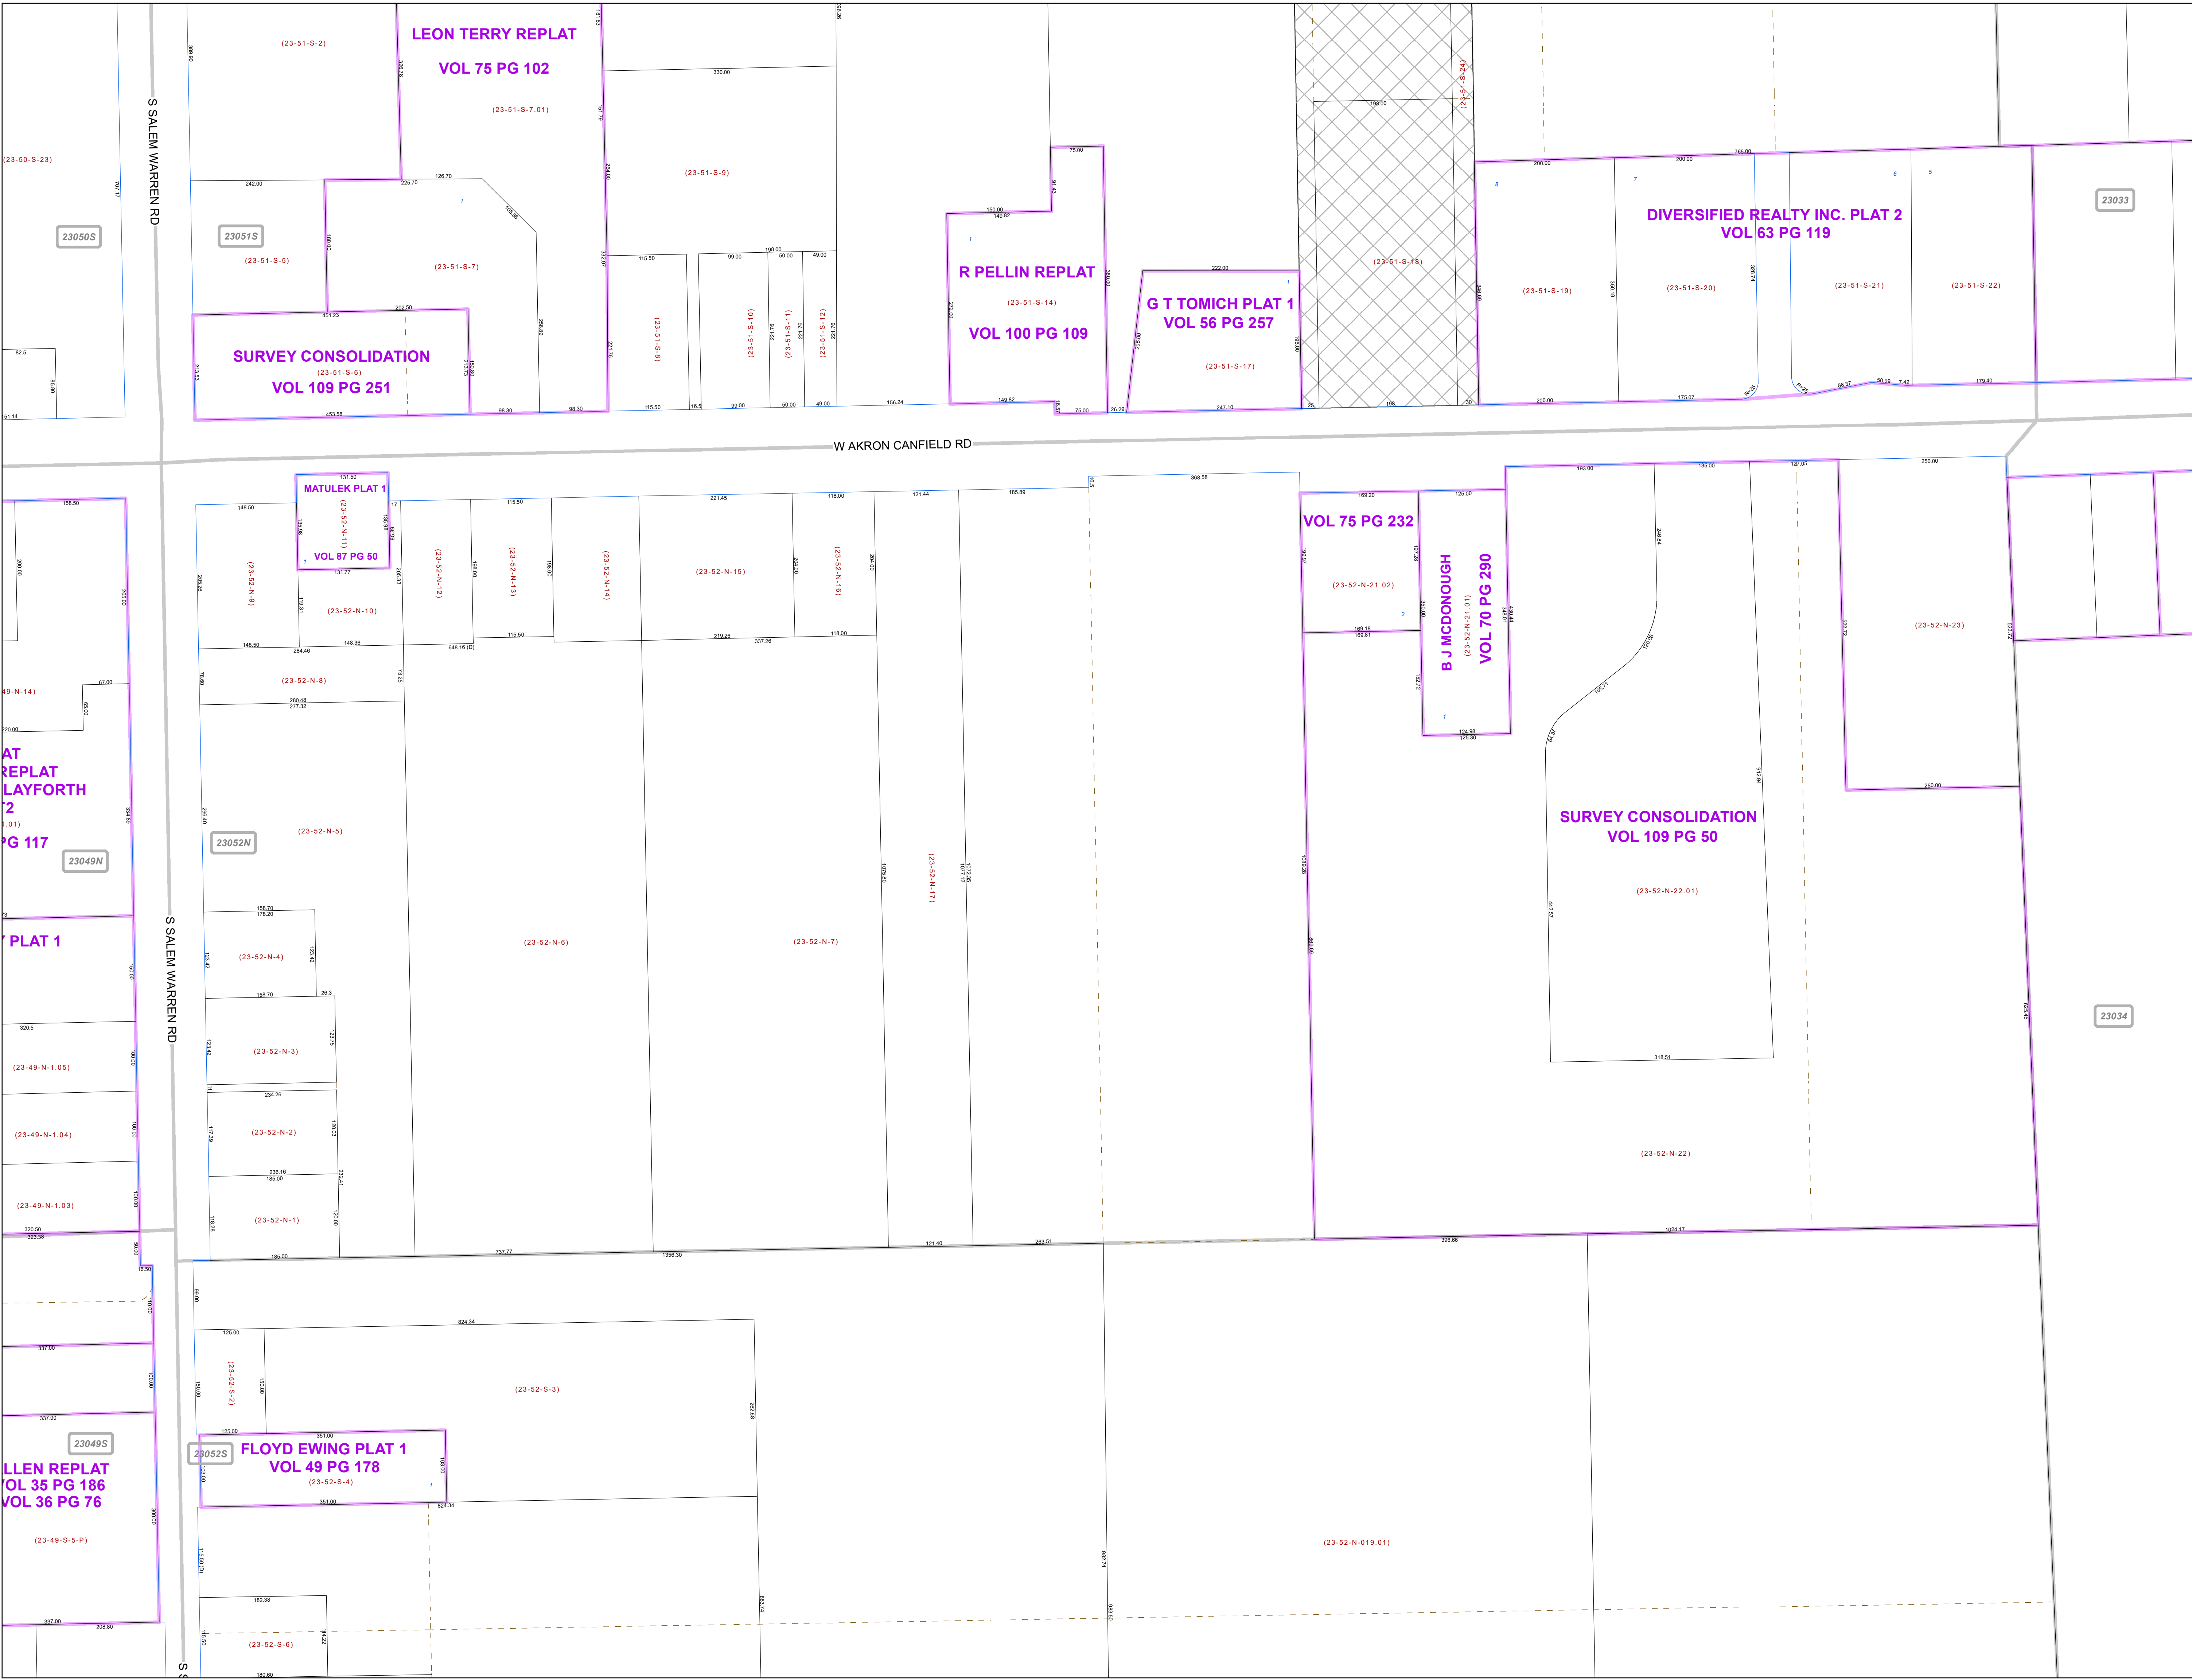

**MAHONING COUNTY
OHIO
ELLSWORTH TOWNSHIP**
Section 13

**TAX MAP
23052N**

Print Date 1/14/2019

LEGEND

- COUNTY LINE
- TOWNSHIP LINE
- CITY LINE
- VILLAGE LINE
- PLAT OUTLINE
- PARCEL LINE
- OLD PARCEL LINE
- PHASE LINE
- ROAD ROW LINE
- RAILROAD ROW LINE
- (01-20-1.03) PARCEL ID NUMBER
- 345 LOT NUMBER
- BELL PLAT 1 PLAT NAME
- 01004 TAX MAP NUMBER

**ELLSWORTH TOWNSHIP
Index Map**

23050N	23051N	23033
23050S	23051S	23033
23049N	23052N	23034
23049S	23052S	23034
23024		23035

S SALEM WARREN RD

W AKRON CANFIELD RD

S SALEM WARREN RD

S SALEM WARREN RD