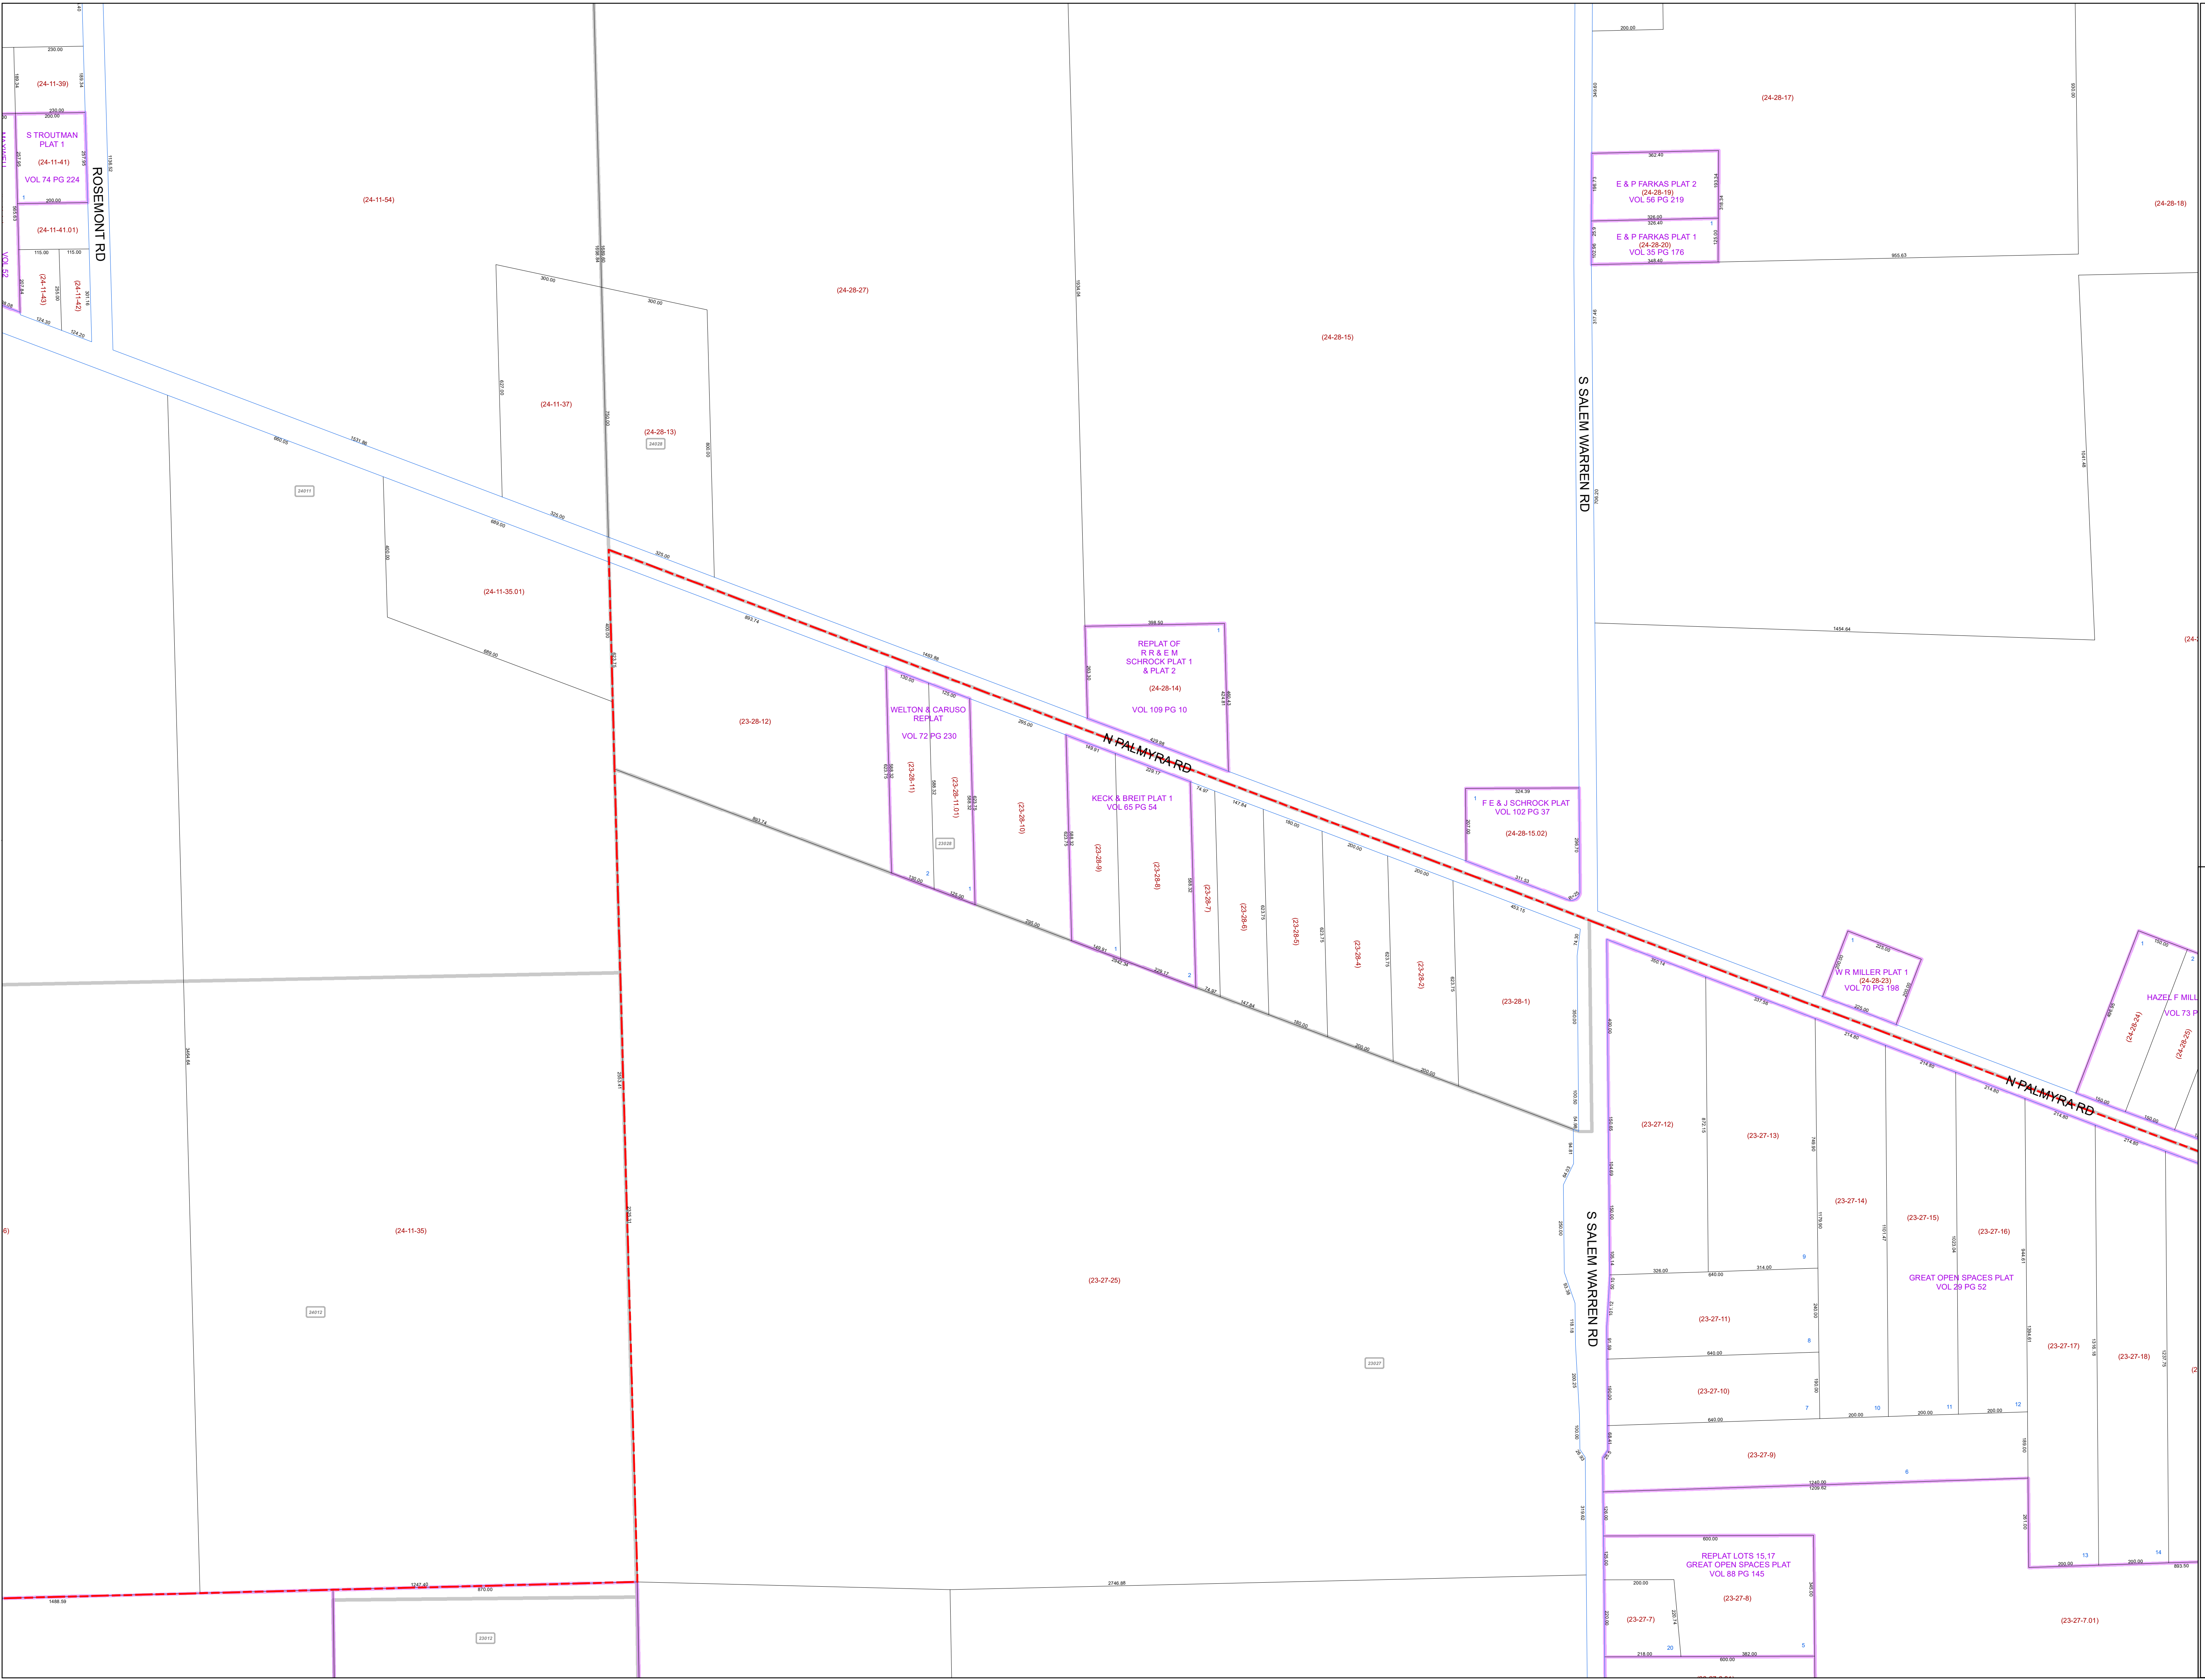

MAHONING COUNTY
OHIO
ELLSWORTH TOWNSHIP
 Section 23

TAX MAP
23028

Print Date 1/14/2019

LEGEND

- COUNTY LINE
- TOWNSHIP LINE
- CITY LINE
- VILLAGE LINE
- PLAT OUTLINE
- PARCEL LINE
- OLD PARCEL LINE
- PHASE LINE
- ROAD ROW LINE
- RAILROAD ROW LINE
- PARCEL ID NUMBER
- LOT NUMBER
- PLAT NAME
- TAX MAP NUMBER

ELLSWORTH TOWNSHIP
Index Map