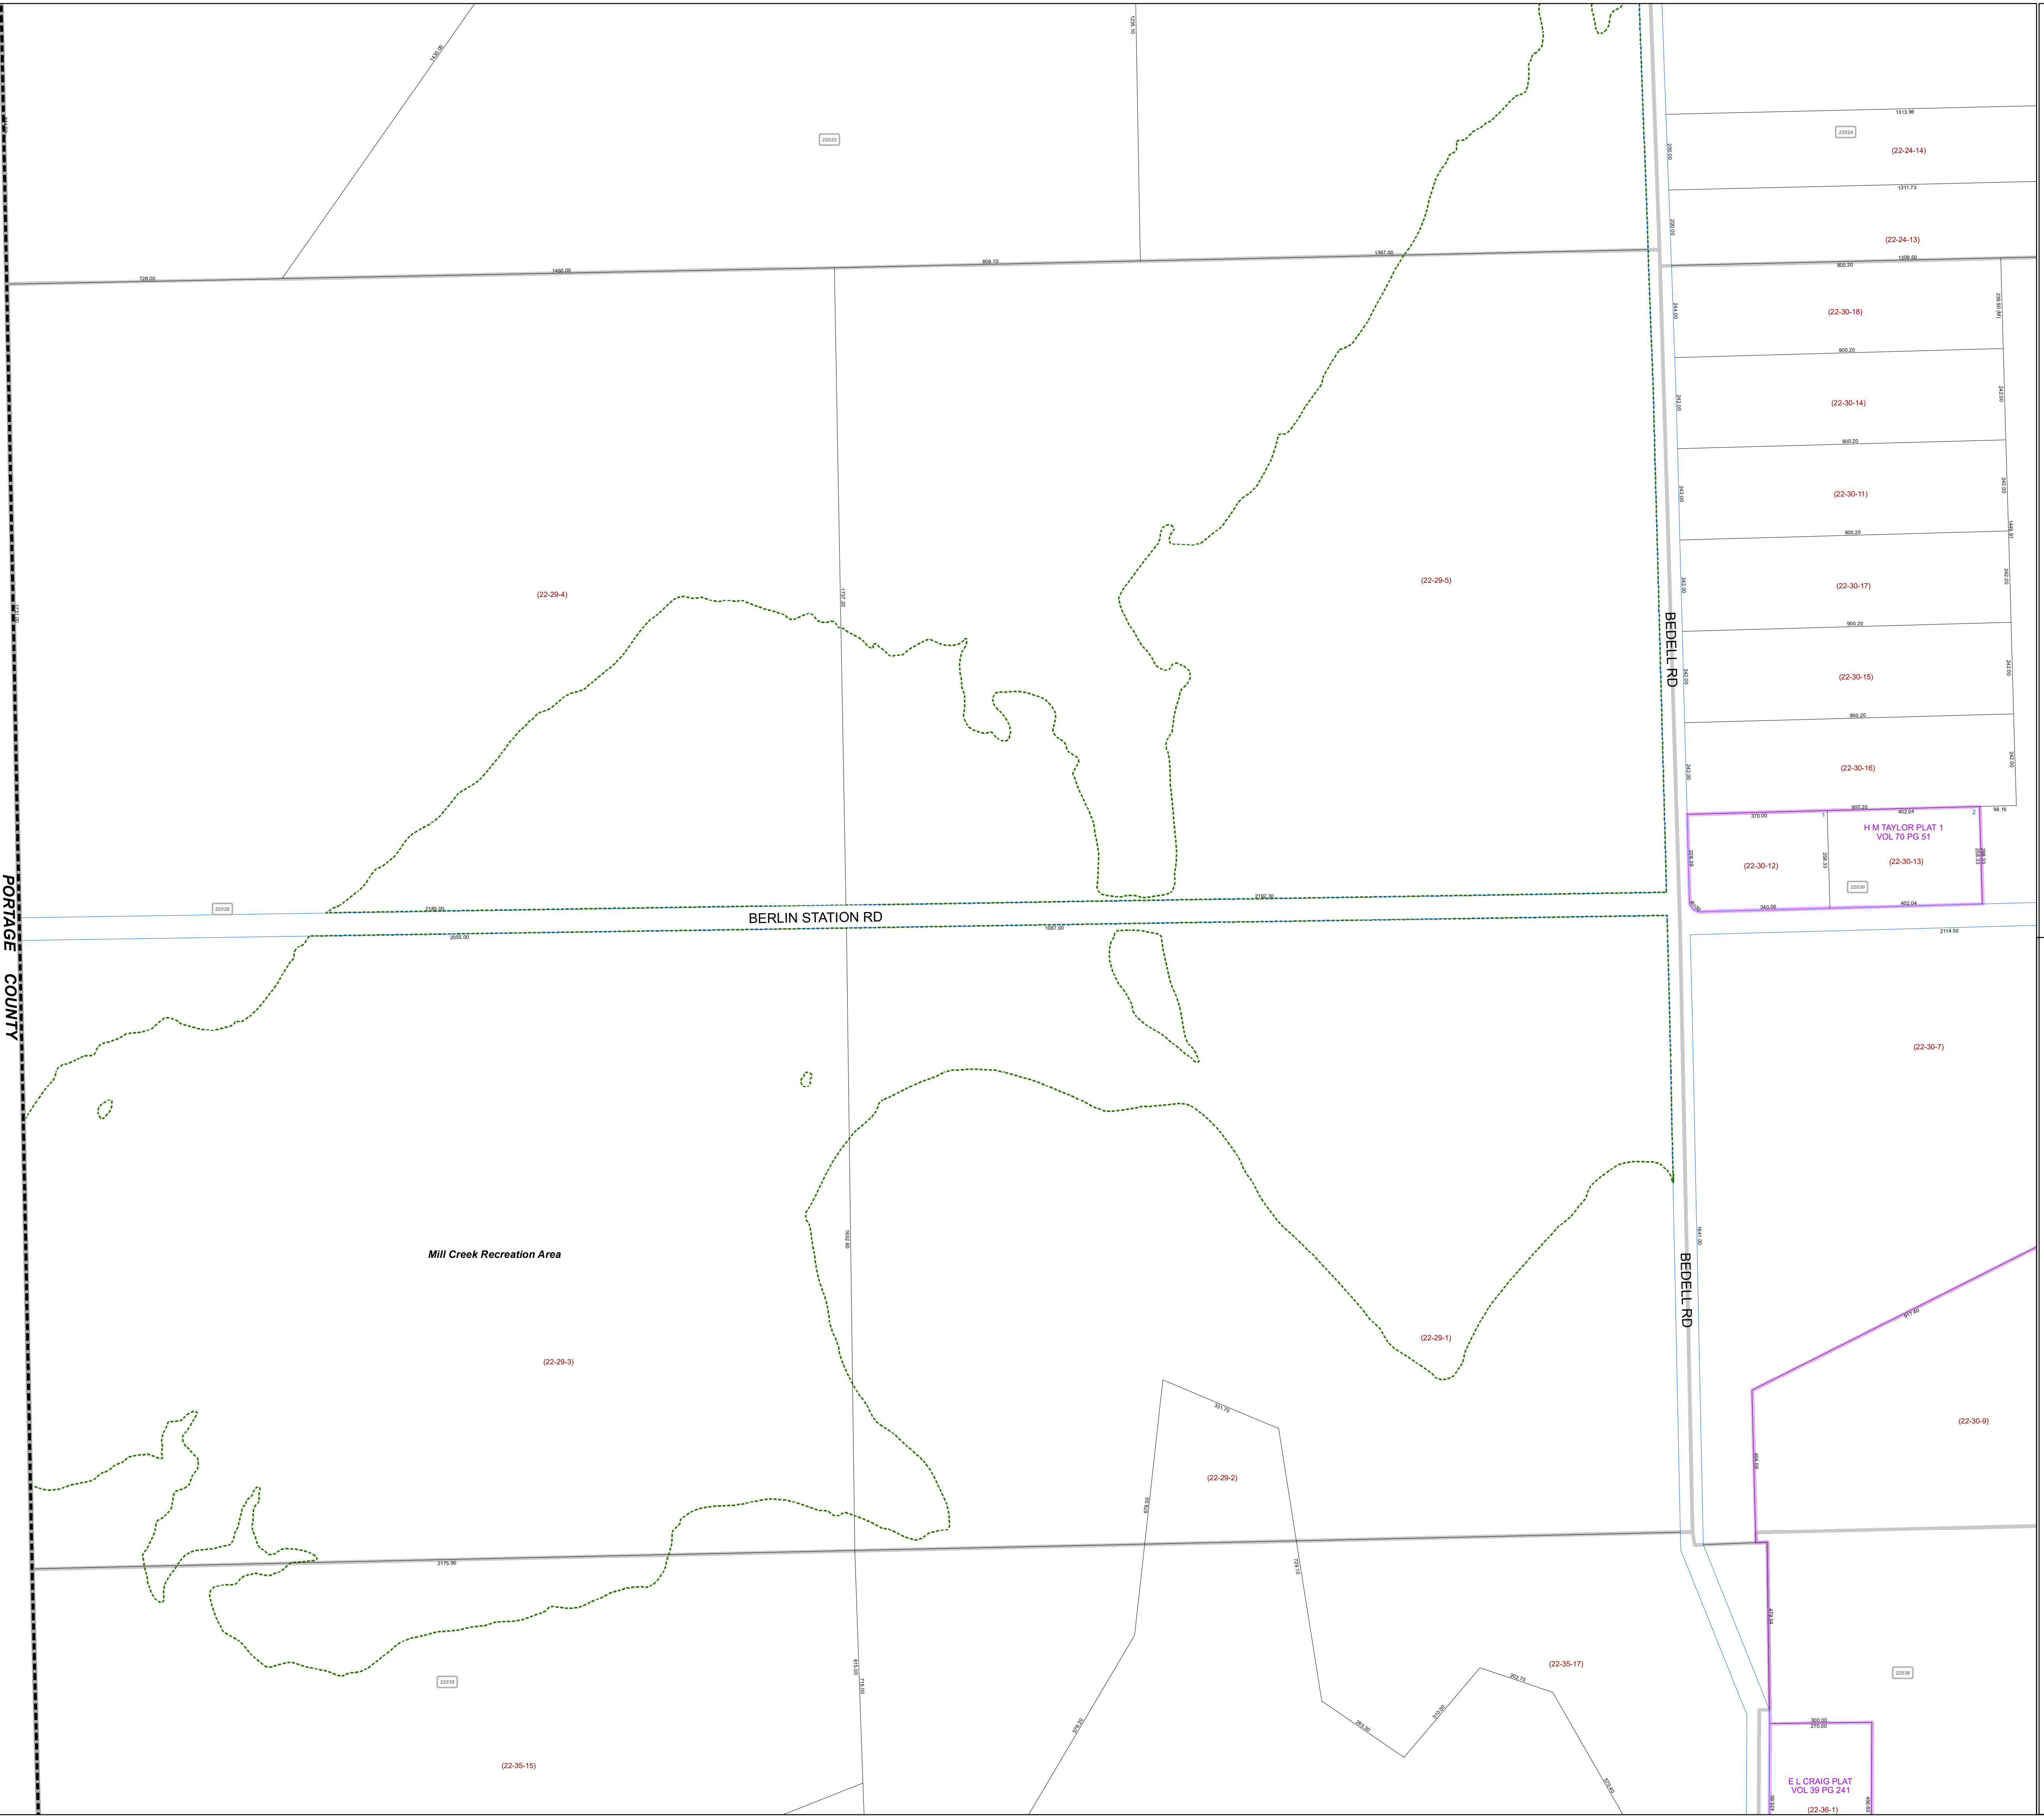

**MAHONING COUNTY
OHIO**

BERLIN TOWNSHIP
Great Lot 20, 21, 22 & 23 Tract 1

**TAX MAP
22029**

Print Date 1/14/2019

LEGEND

- COUNTY LINE
- TOWNSHIP LINE
- CITY LINE
- VILLAGE LINE
- PLAT OUTLINE
- PARCEL LINE
- OLD PARCEL LINE
- PHASE LINE
- ROAD ROW LINE
- RAILROAD ROW LINE
- PARCEL ID NUMBER
- LOT NUMBER
- PLAT NAME
- TAX MAP NUMBER

**BERLIN TOWNSHIP
Index Map**

PORTAGE COUNTY