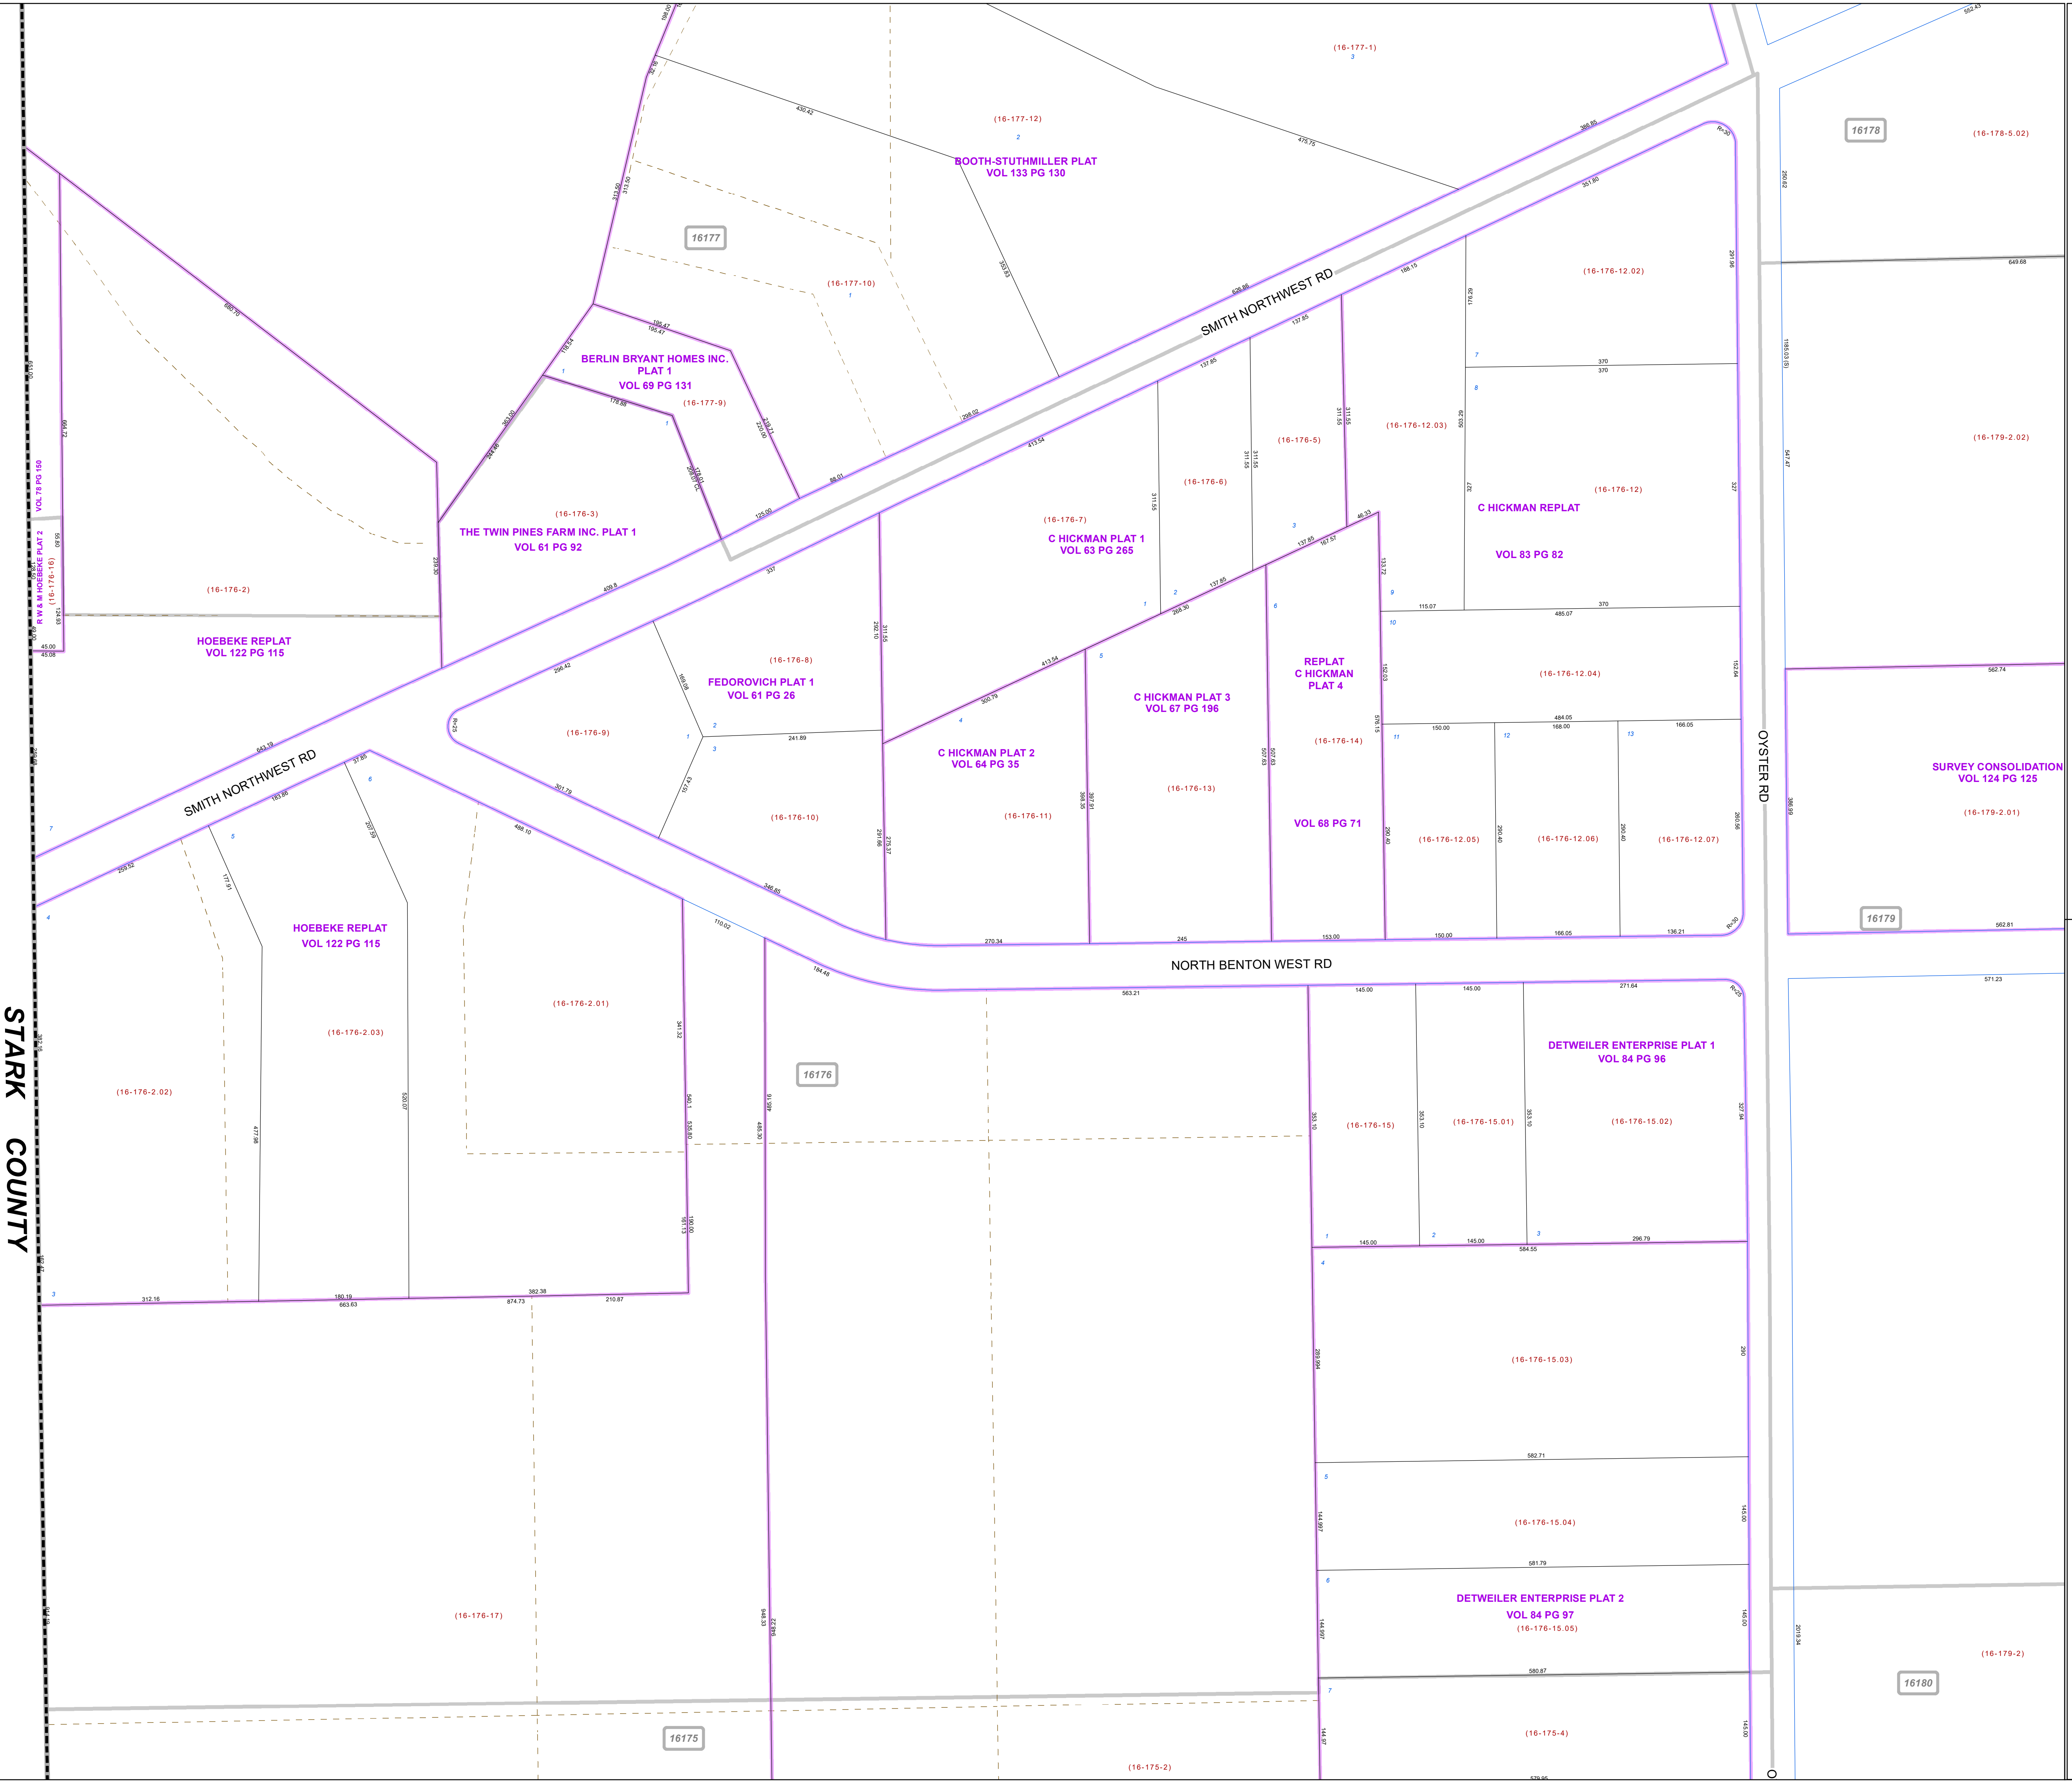

MAHONING COUNTY
OHIO
SMITH TOWNSHIP
 Section 6

TAX MAP
16176

Print Date 1/14/2019

LEGEND

- COUNTY LINE
- TOWNSHIP LINE
- CITY LINE
- VILLAGE LINE
- PLAT OUTLINE
- PARCEL LINE
- OLD PARCEL LINE
- PHASE LINE
- ROAD ROW LINE
- RAILROAD ROW LINE
- PARCEL ID NUMBER
- LOT NUMBER
- PLAT NAME
- TAX MAP NUMBER

SMITH TOWNSHIP
 Index Map

STARK COUNTY