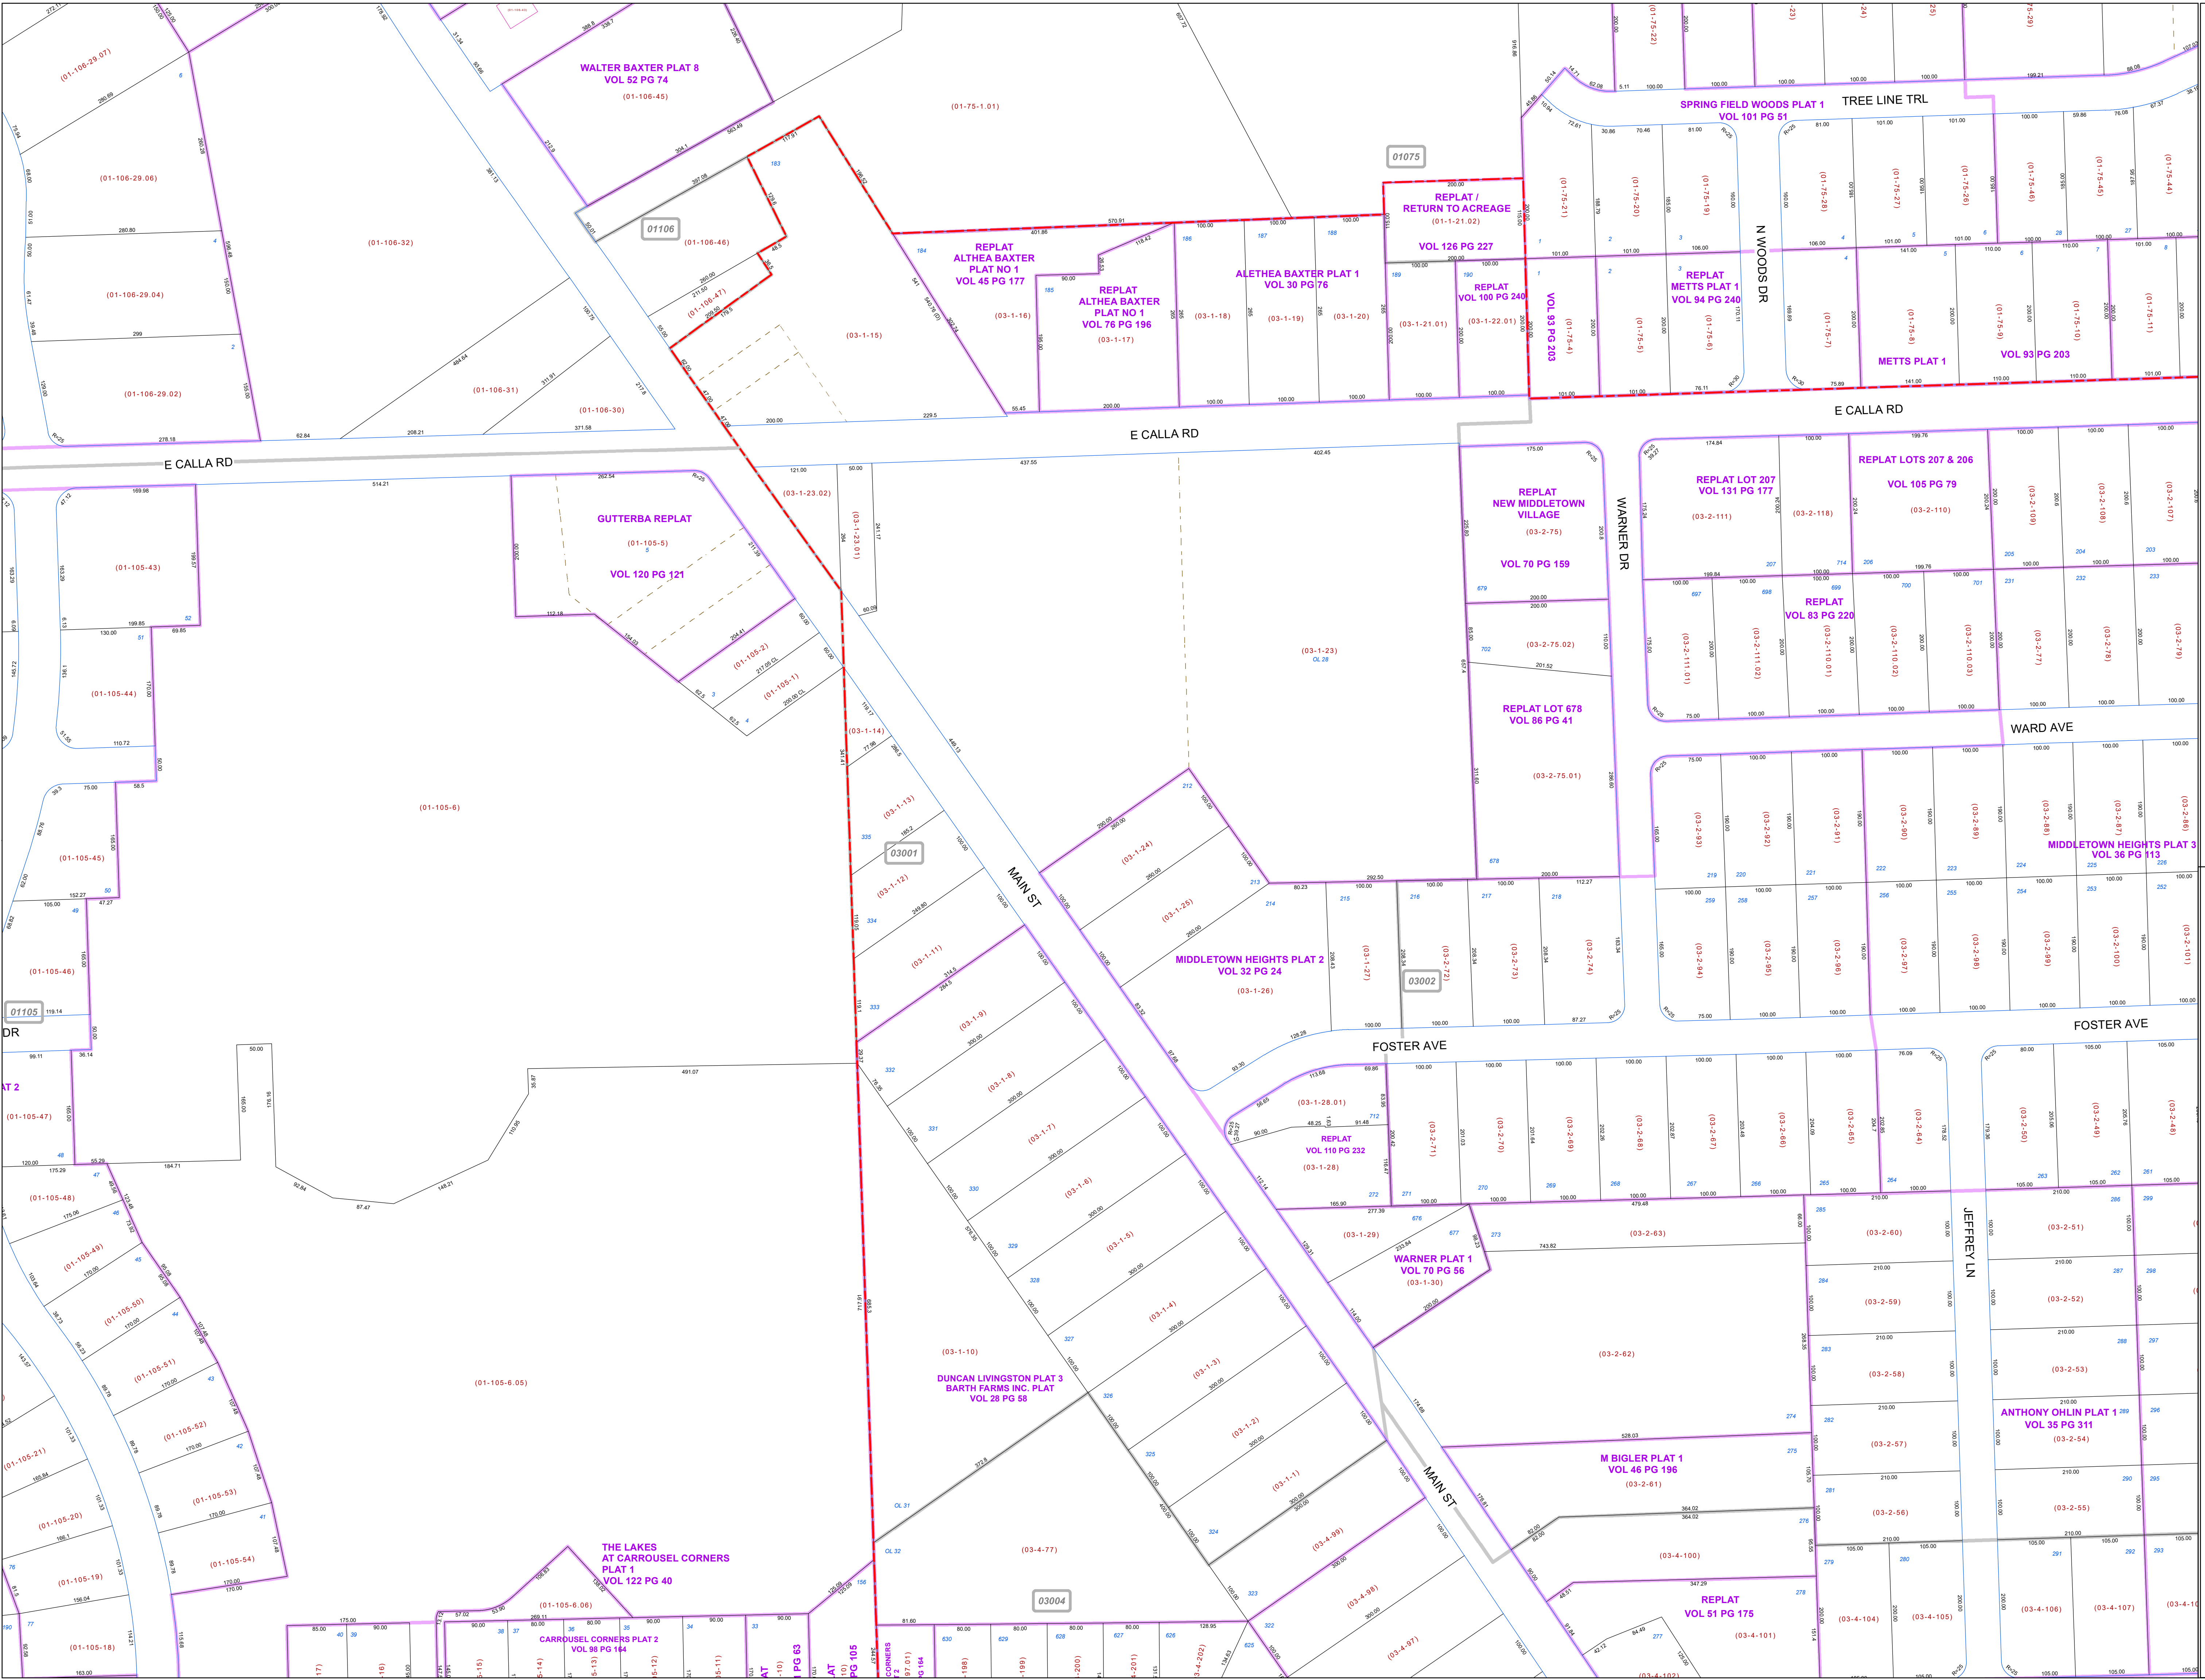

**MAHONING COUNTY
OHIO
NEW MIDDLETOWN VILLAGE**

**TAX MAP
03001**

Print Date 1/14/2019

LEGEND

- COUNTY LINE
- TOWNSHIP LINE
- CITY LINE
- VILLAGE LINE
- PLAT OUTLINE
- PARCEL LINE
- OLD PARCEL LINE
- PHASE LINE
- ROAD ROW LINE
- RAILROAD ROW LINE
- (01-20-1.03) PARCEL ID NUMBER
- 345 LOT NUMBER
- BELL PLAT 1 PLAT NAME
- 01004 TAX MAP NUMBER

**NEW MIDDLETOWN VILLAGE
Index Map**