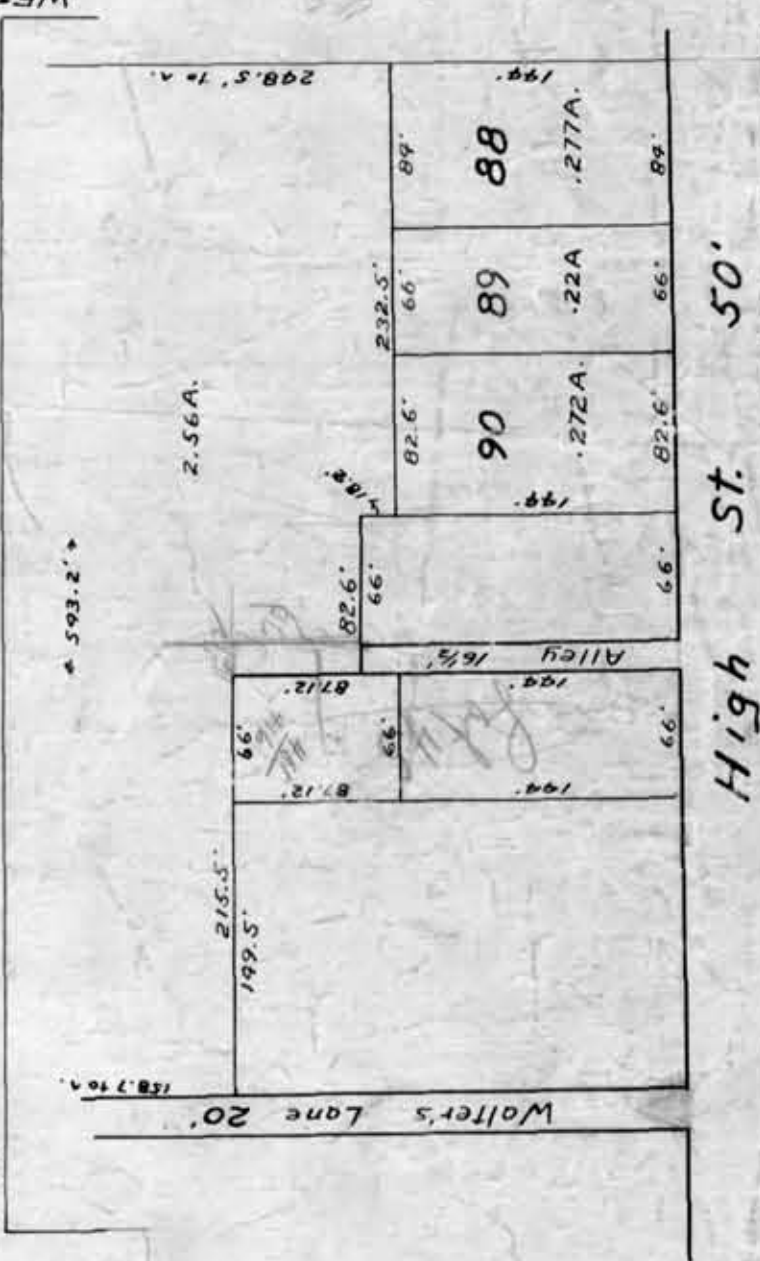

Borough of Washingtonville

Scale 250 ft. to an inch.

Vol. 7, Pages

GREEN TWP.

Out Fork

High St. 50'

Vol. 10 - P. 95.