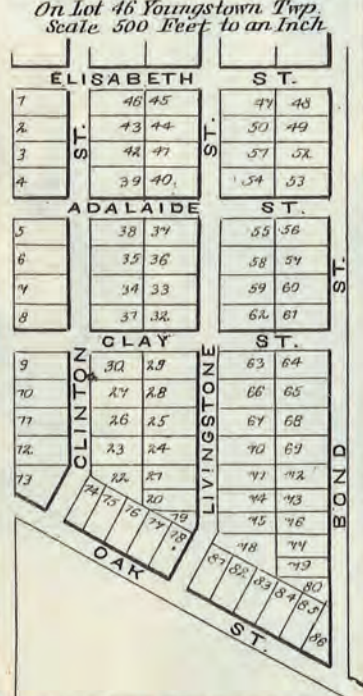

# WILLAMSON'S PLAT

South of Youngstown  
Scale 300 feet to an inch

# PARK PLACE

North of Youngstown  
Scale 500 feet to an inch

# EAST YOUNGSTOWN

On Lot 46 Youngstown Twp.  
Scale 500 Feet to an Inch

# RIVERVIEW

AND VICINITY  
(Youngstown Twp)  
Scale 450 Feet to an Inch.