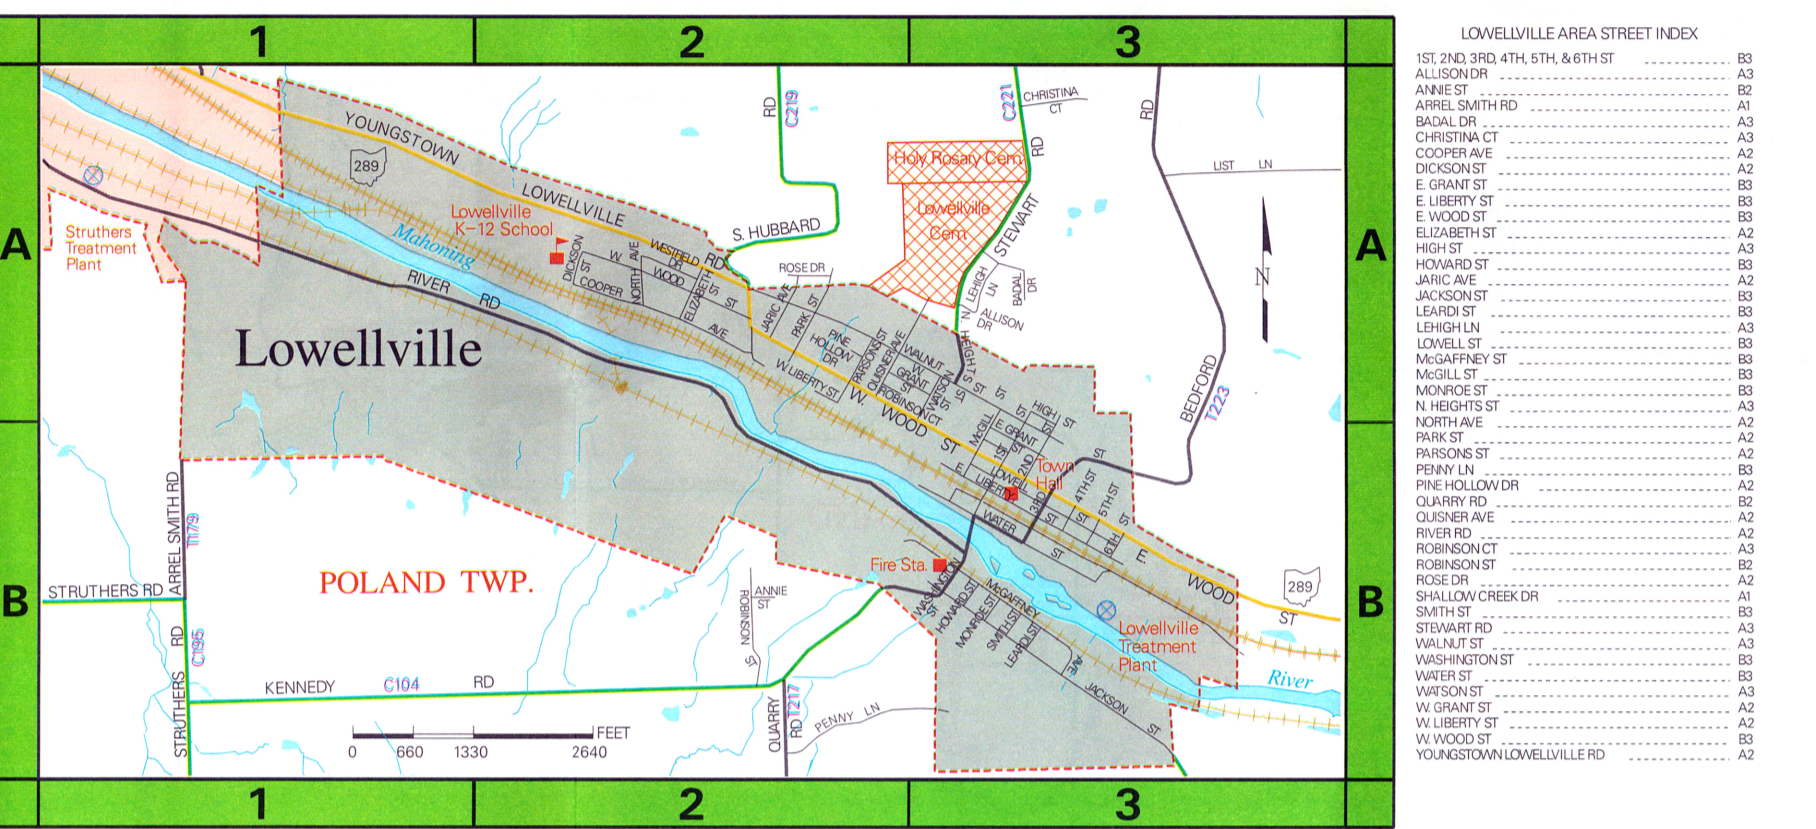

MAHONING COUNTY OHIO

RICHARD A. MARSICO
P.E., P.S.
COUNTY ENGINEER
2007

Mahoning County Statistics

AREA (sq. miles)	424
POPULATION (2000)	257,955
ALL POPULATION FIGURES ARE BASED UPON THE 2000 U.S. CENSUS	
CITIES	
Youngstown (County Seat)	82,026
Struthers	17,746
Campbell	9,460
Canfield	7,374
VILLAGES	
Beard	1,024
Craig Beach	1,254
Lewelle	1,281
New Middletown	1,682
Safety	2,886
Youngstown	4,912
Youngstown	789
TOWNSHIPS	
Austintown	38,001
Beard	6,164
Bellevue	2,240
Boardman	42,538
Canfield	7,239
Coitsville	1,658
Green	2,234
Goshen	3,281
Jackson	3,096
Lowellville	2,187
Poland	2,853
Struthers	11,845
Youngstown	3,396
Youngstown	6,054
HIGHWAY MILEAGE (as of January 2006)	
County Highways	488.22
State Highways	519.56
Interstate Highways	174.65
US Highways	55.34
TOTAL	1,237.77
2006 COUNTY MOTOR VEHICLE REGISTRATIONS (based on the Ohio DMV)	
Residence Cars	189,205
Motorcycles	1,706
Household Vehicles	1,262
Motorcycles	12
Non-Commercial Buses	29,996
Commercial Buses	262
Commercial Trucks	12,904
RIP Trucks	4,221
TOTAL	202,038
PHONE NUMBERS	
Mahoning County Engineer	(330) 799-1581
County Clerk	(330) 799-1581
County Auditor	(330) 549-2511
County Treasurer	(330) 549-2511
Mahoning County Sanitary Engineer	(330) 793-5514
Mahoning County Commissioner	(330) 793-2130
Sherriff	(330) 480-5000
Auditor	(330) 340-2019
Treasurer	(330) 762-2460
Ohio State Road (Mahoning County)	(330) 549-2511