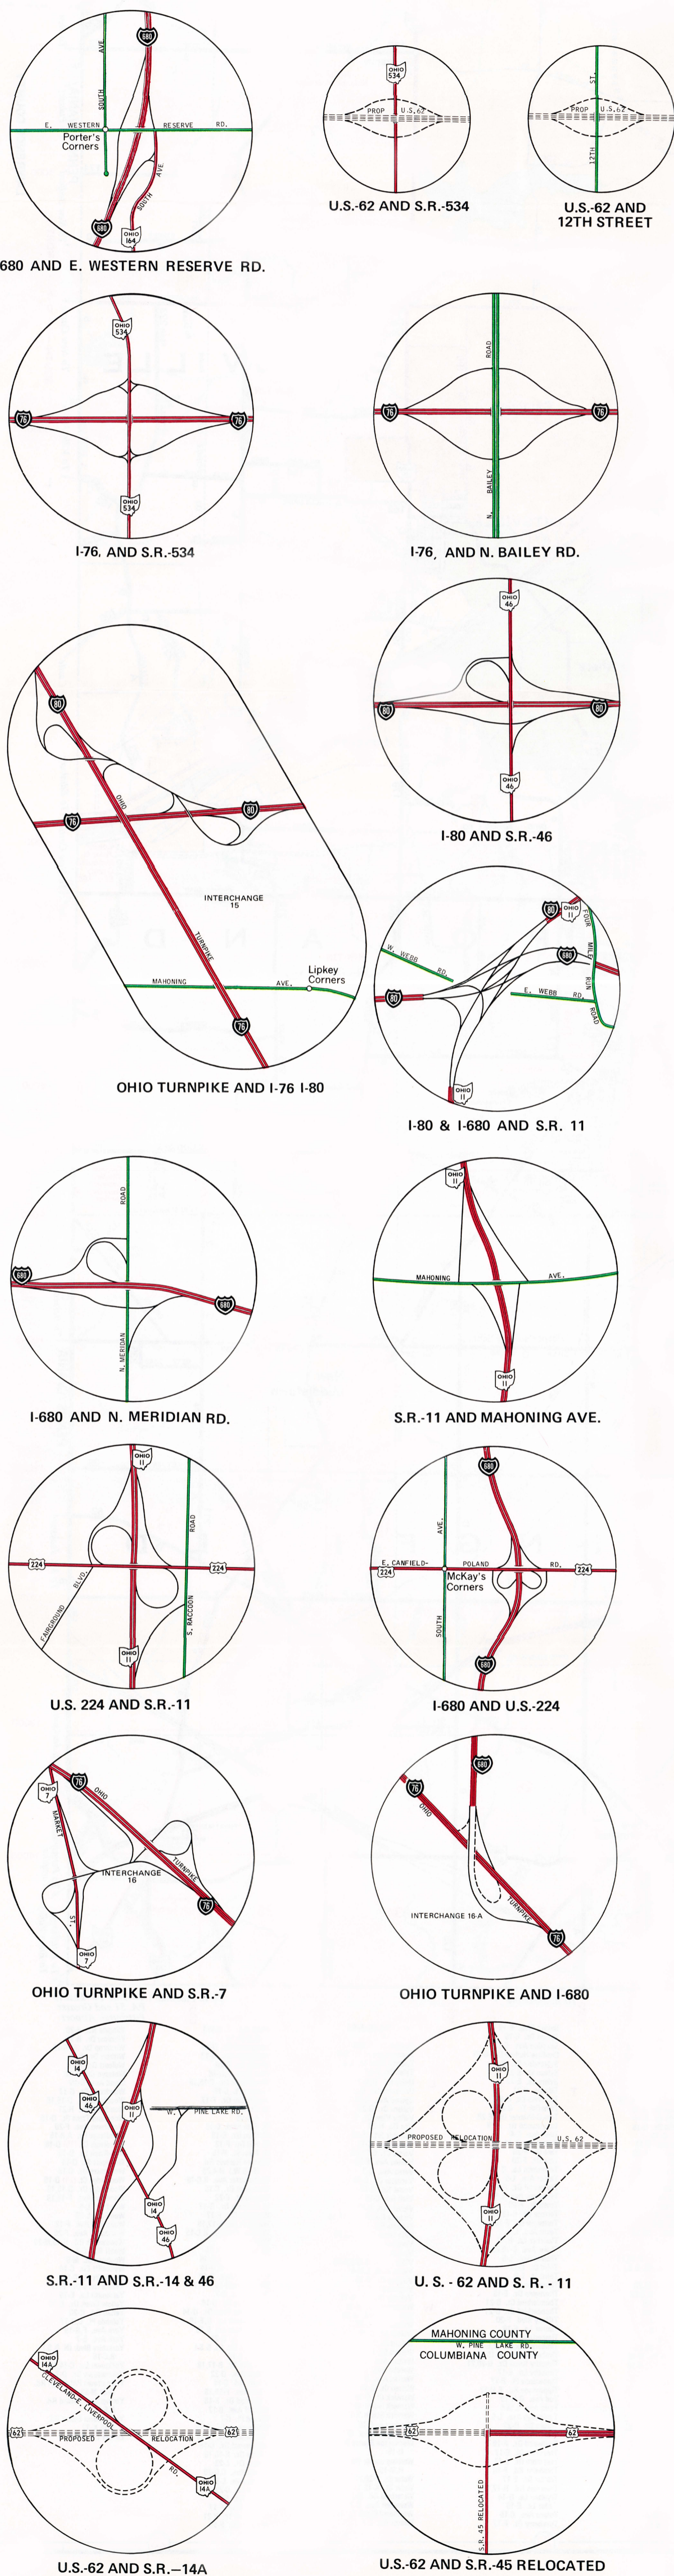

INTERCHANGE LAYOUTS IN MAHONING COUNTY