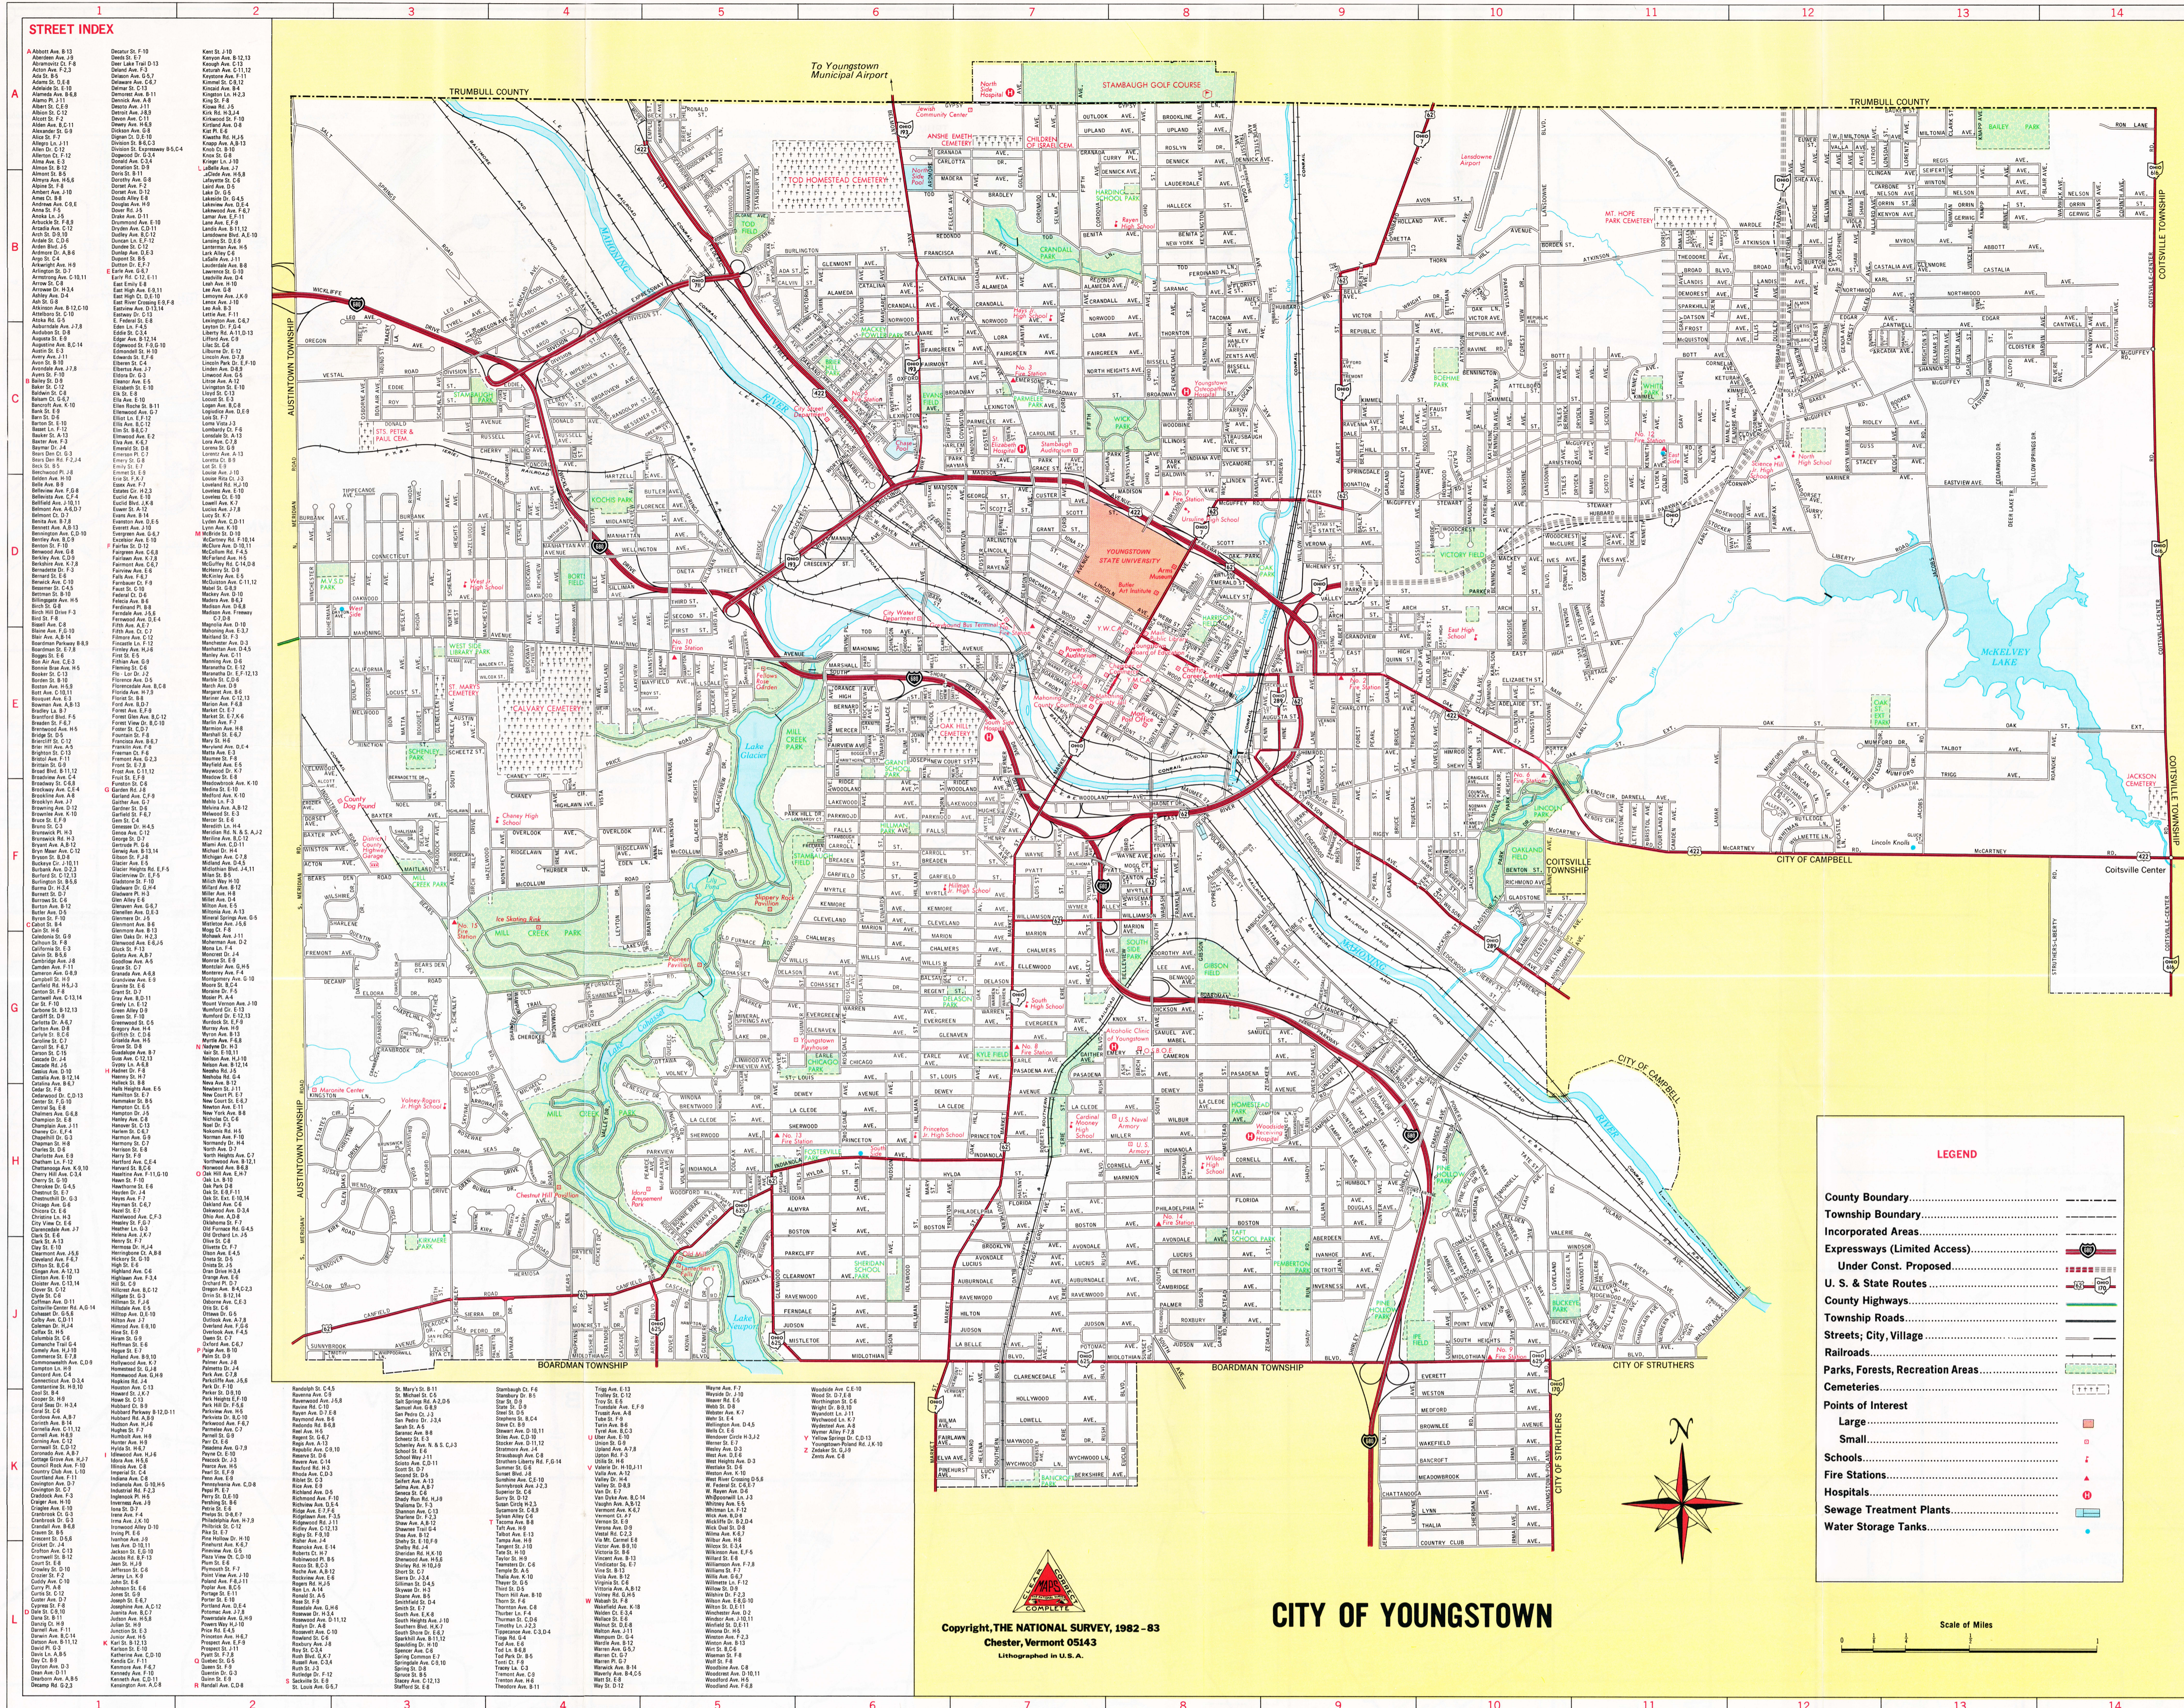

INTERCHANGE LAYOUTS IN MAHONING COUNTY