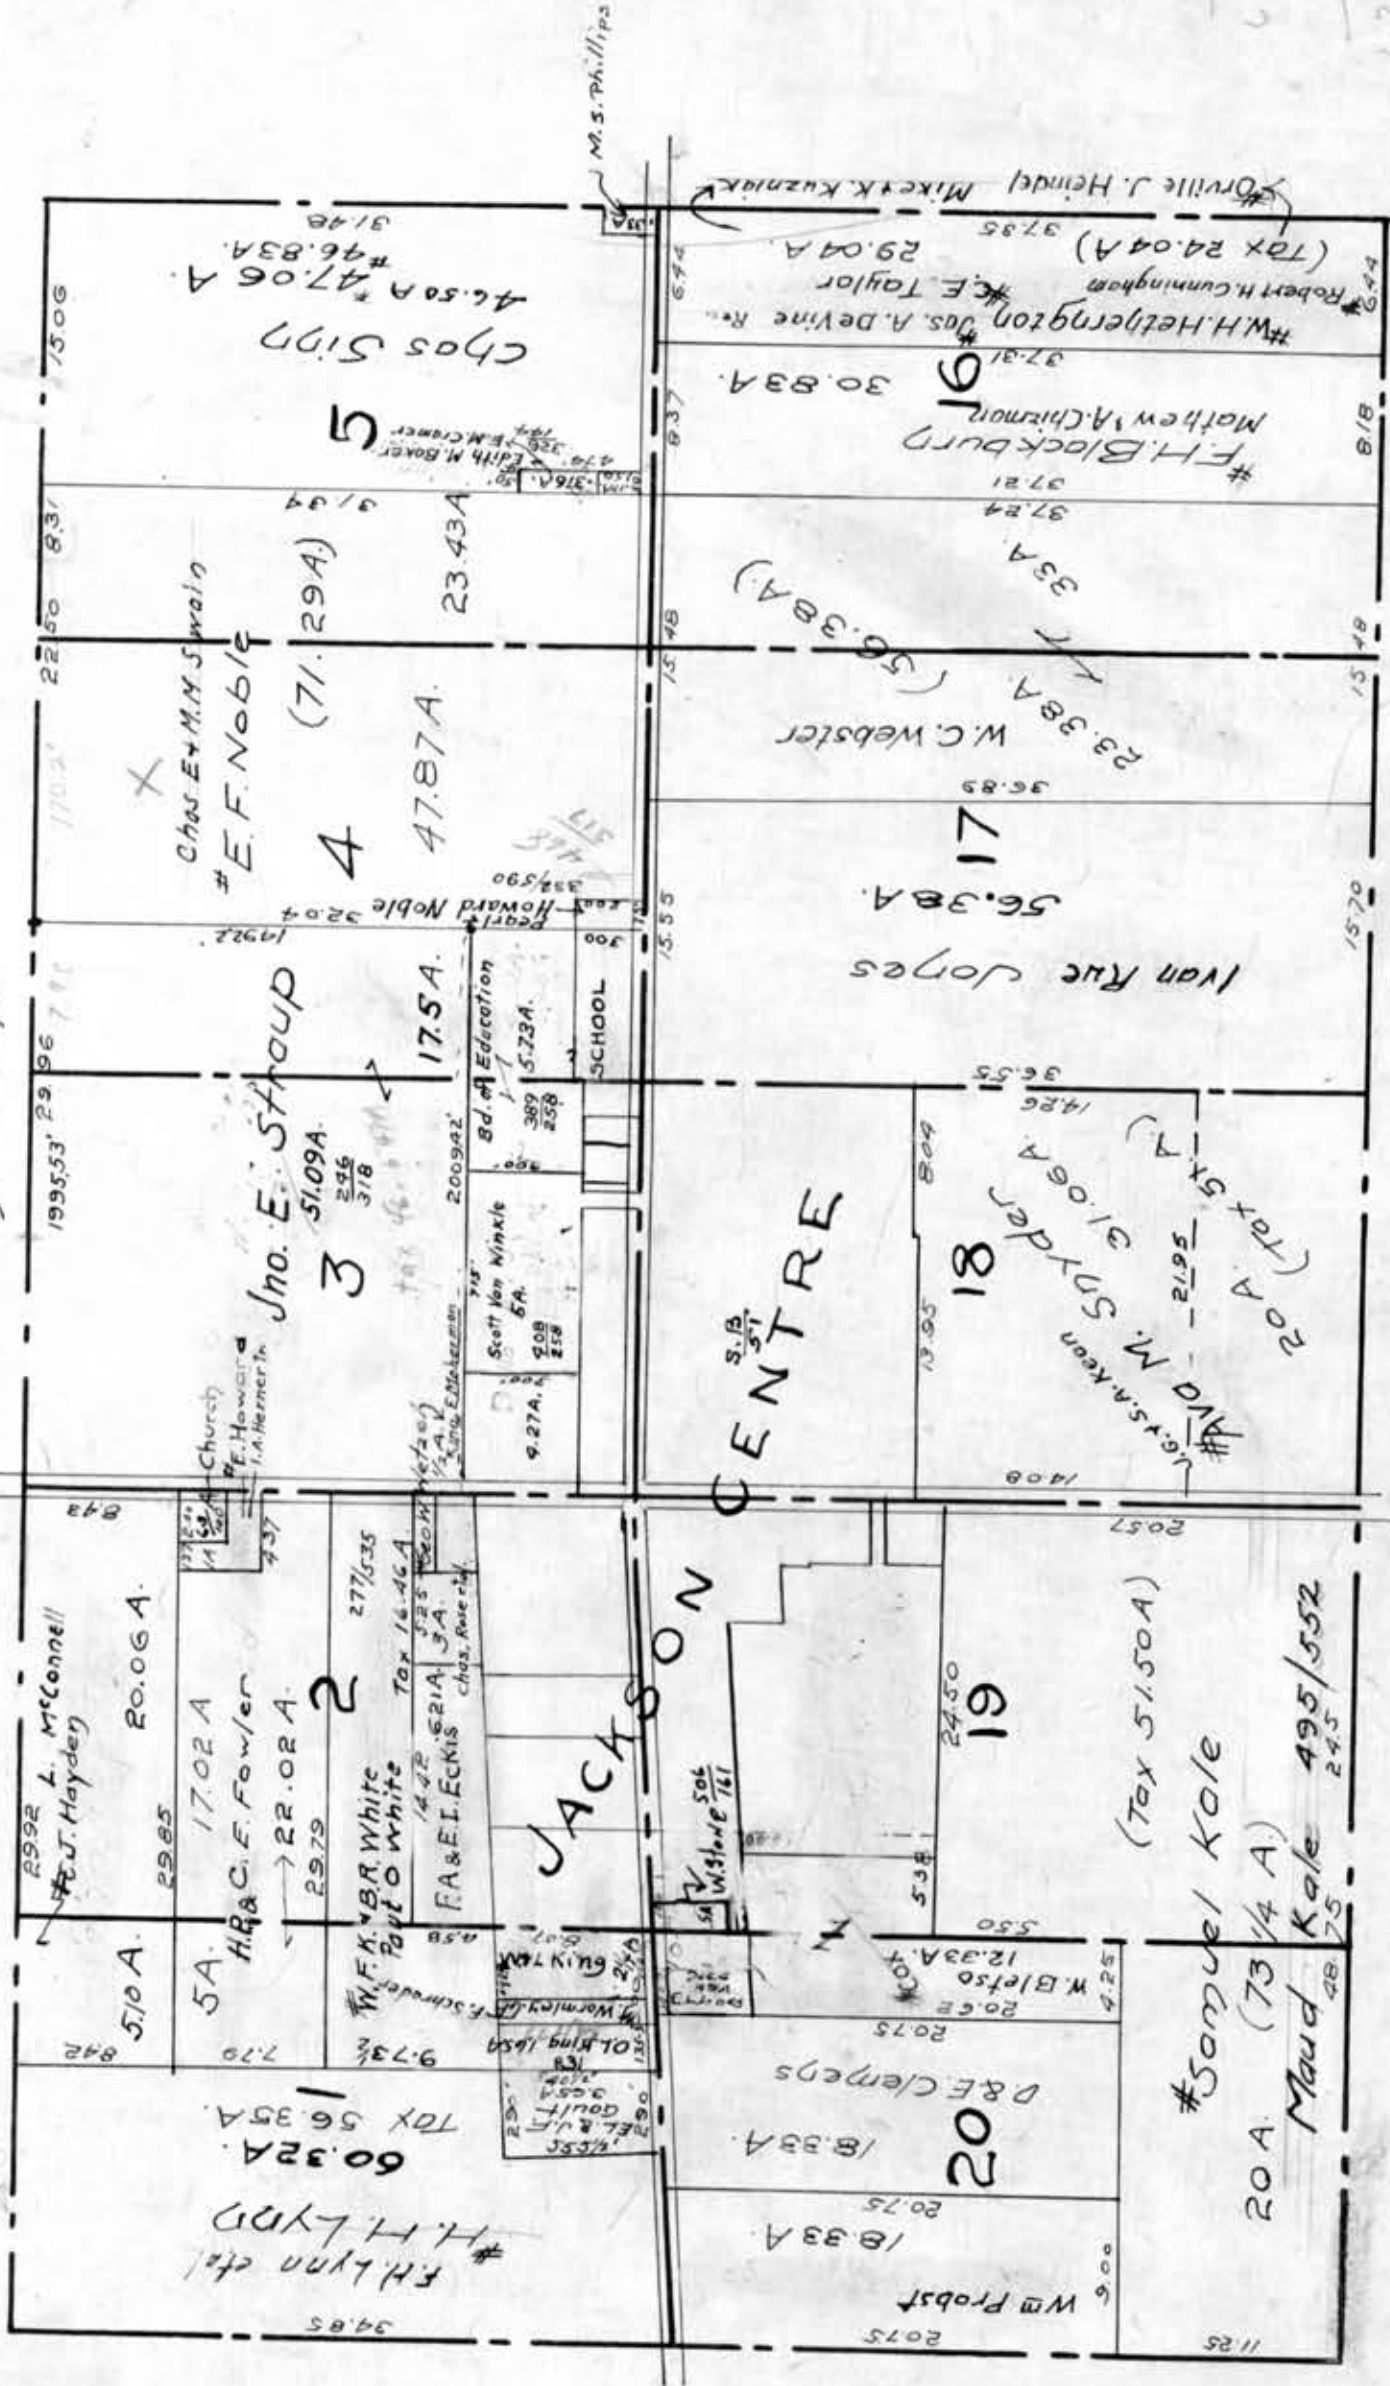

Lots 1 to 5 & 16 to 20 Tr. 12 - Salt Spring Tract

Scale 10 chains to an inch.

Jackson Twp.

165

28.70

650/1130  
1720  
1140  
2120  
5400

1074.4  
4.5  
2029.2

66/302  
360

541  
401  
942

51.09  
4.47  
5.00  
1.72  
64.08

1.11  
63.19