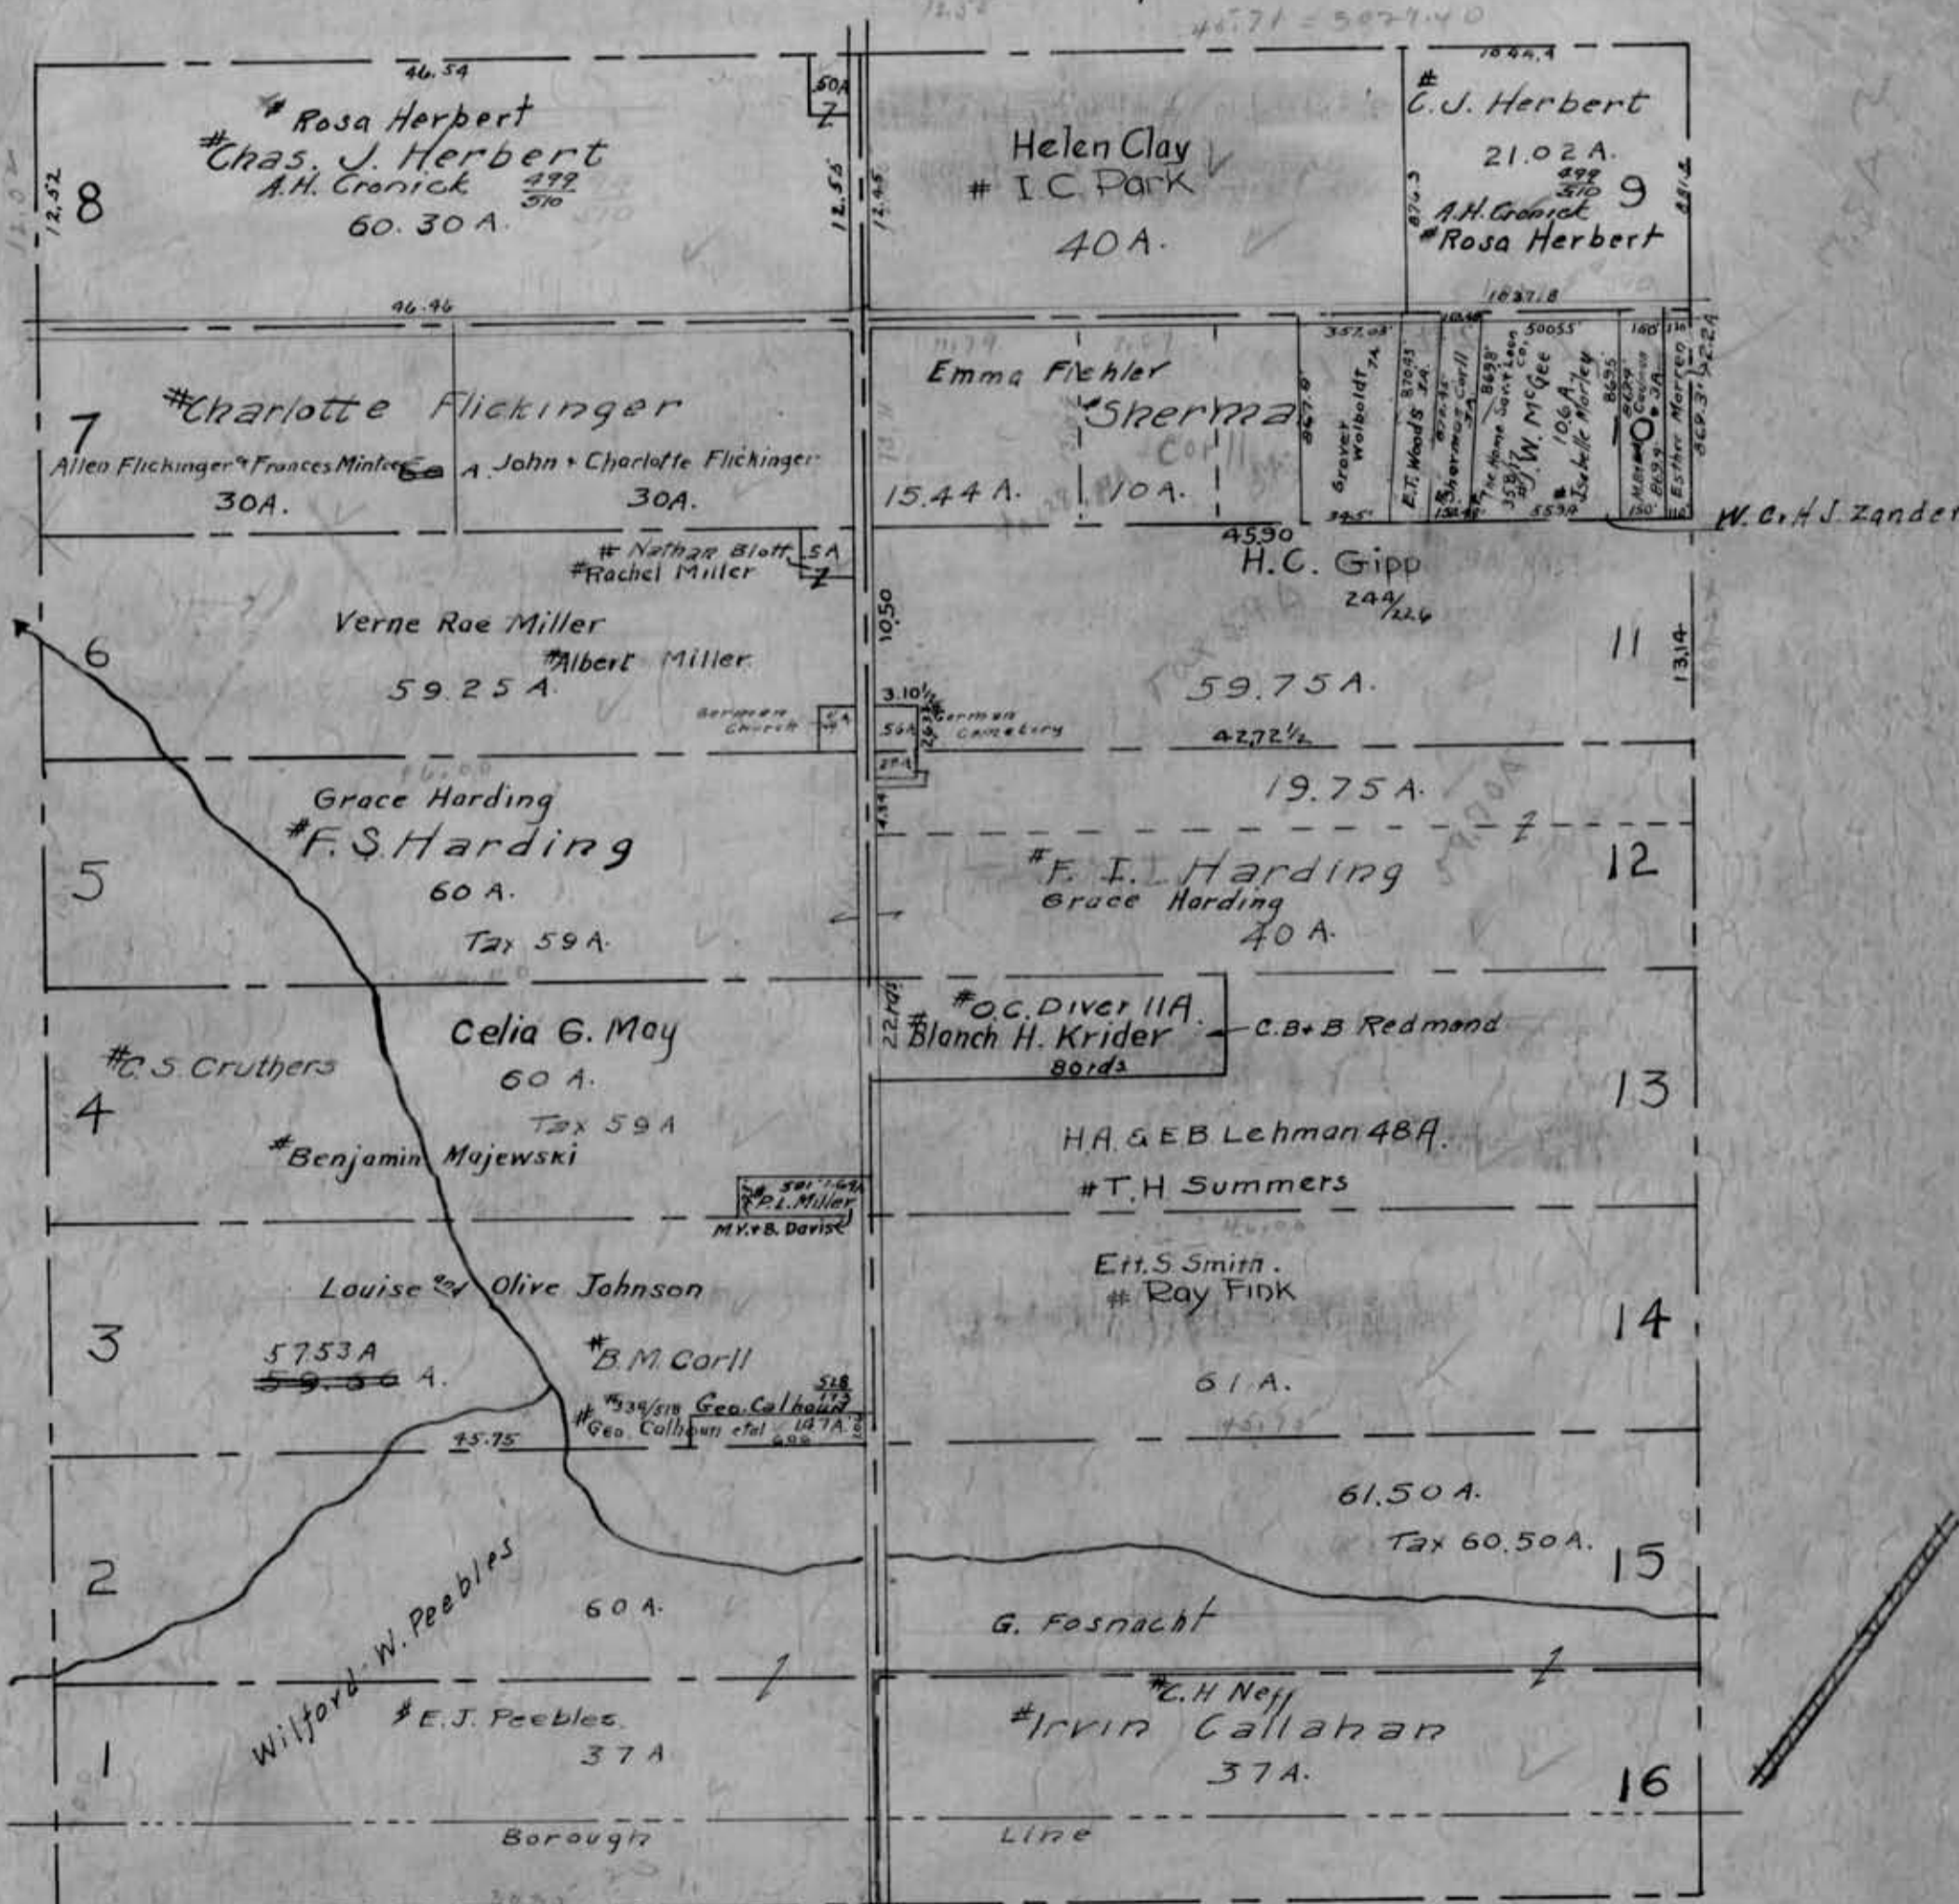

2nd Div. Lots 1 to 16.

Scale 10 chains to an inch.

Canfield Twp.

2-1
2-2

46.54
46.46
46.54
46.46

12.52
8

7

6

5

4

3

2

1

12.56
13.95

10.50
3.10
5.00
2.00

22.00

5.18
1.75

14.7A

Borough
Line

46.71 = 5079.40

1844.4

1637.8

1314

12