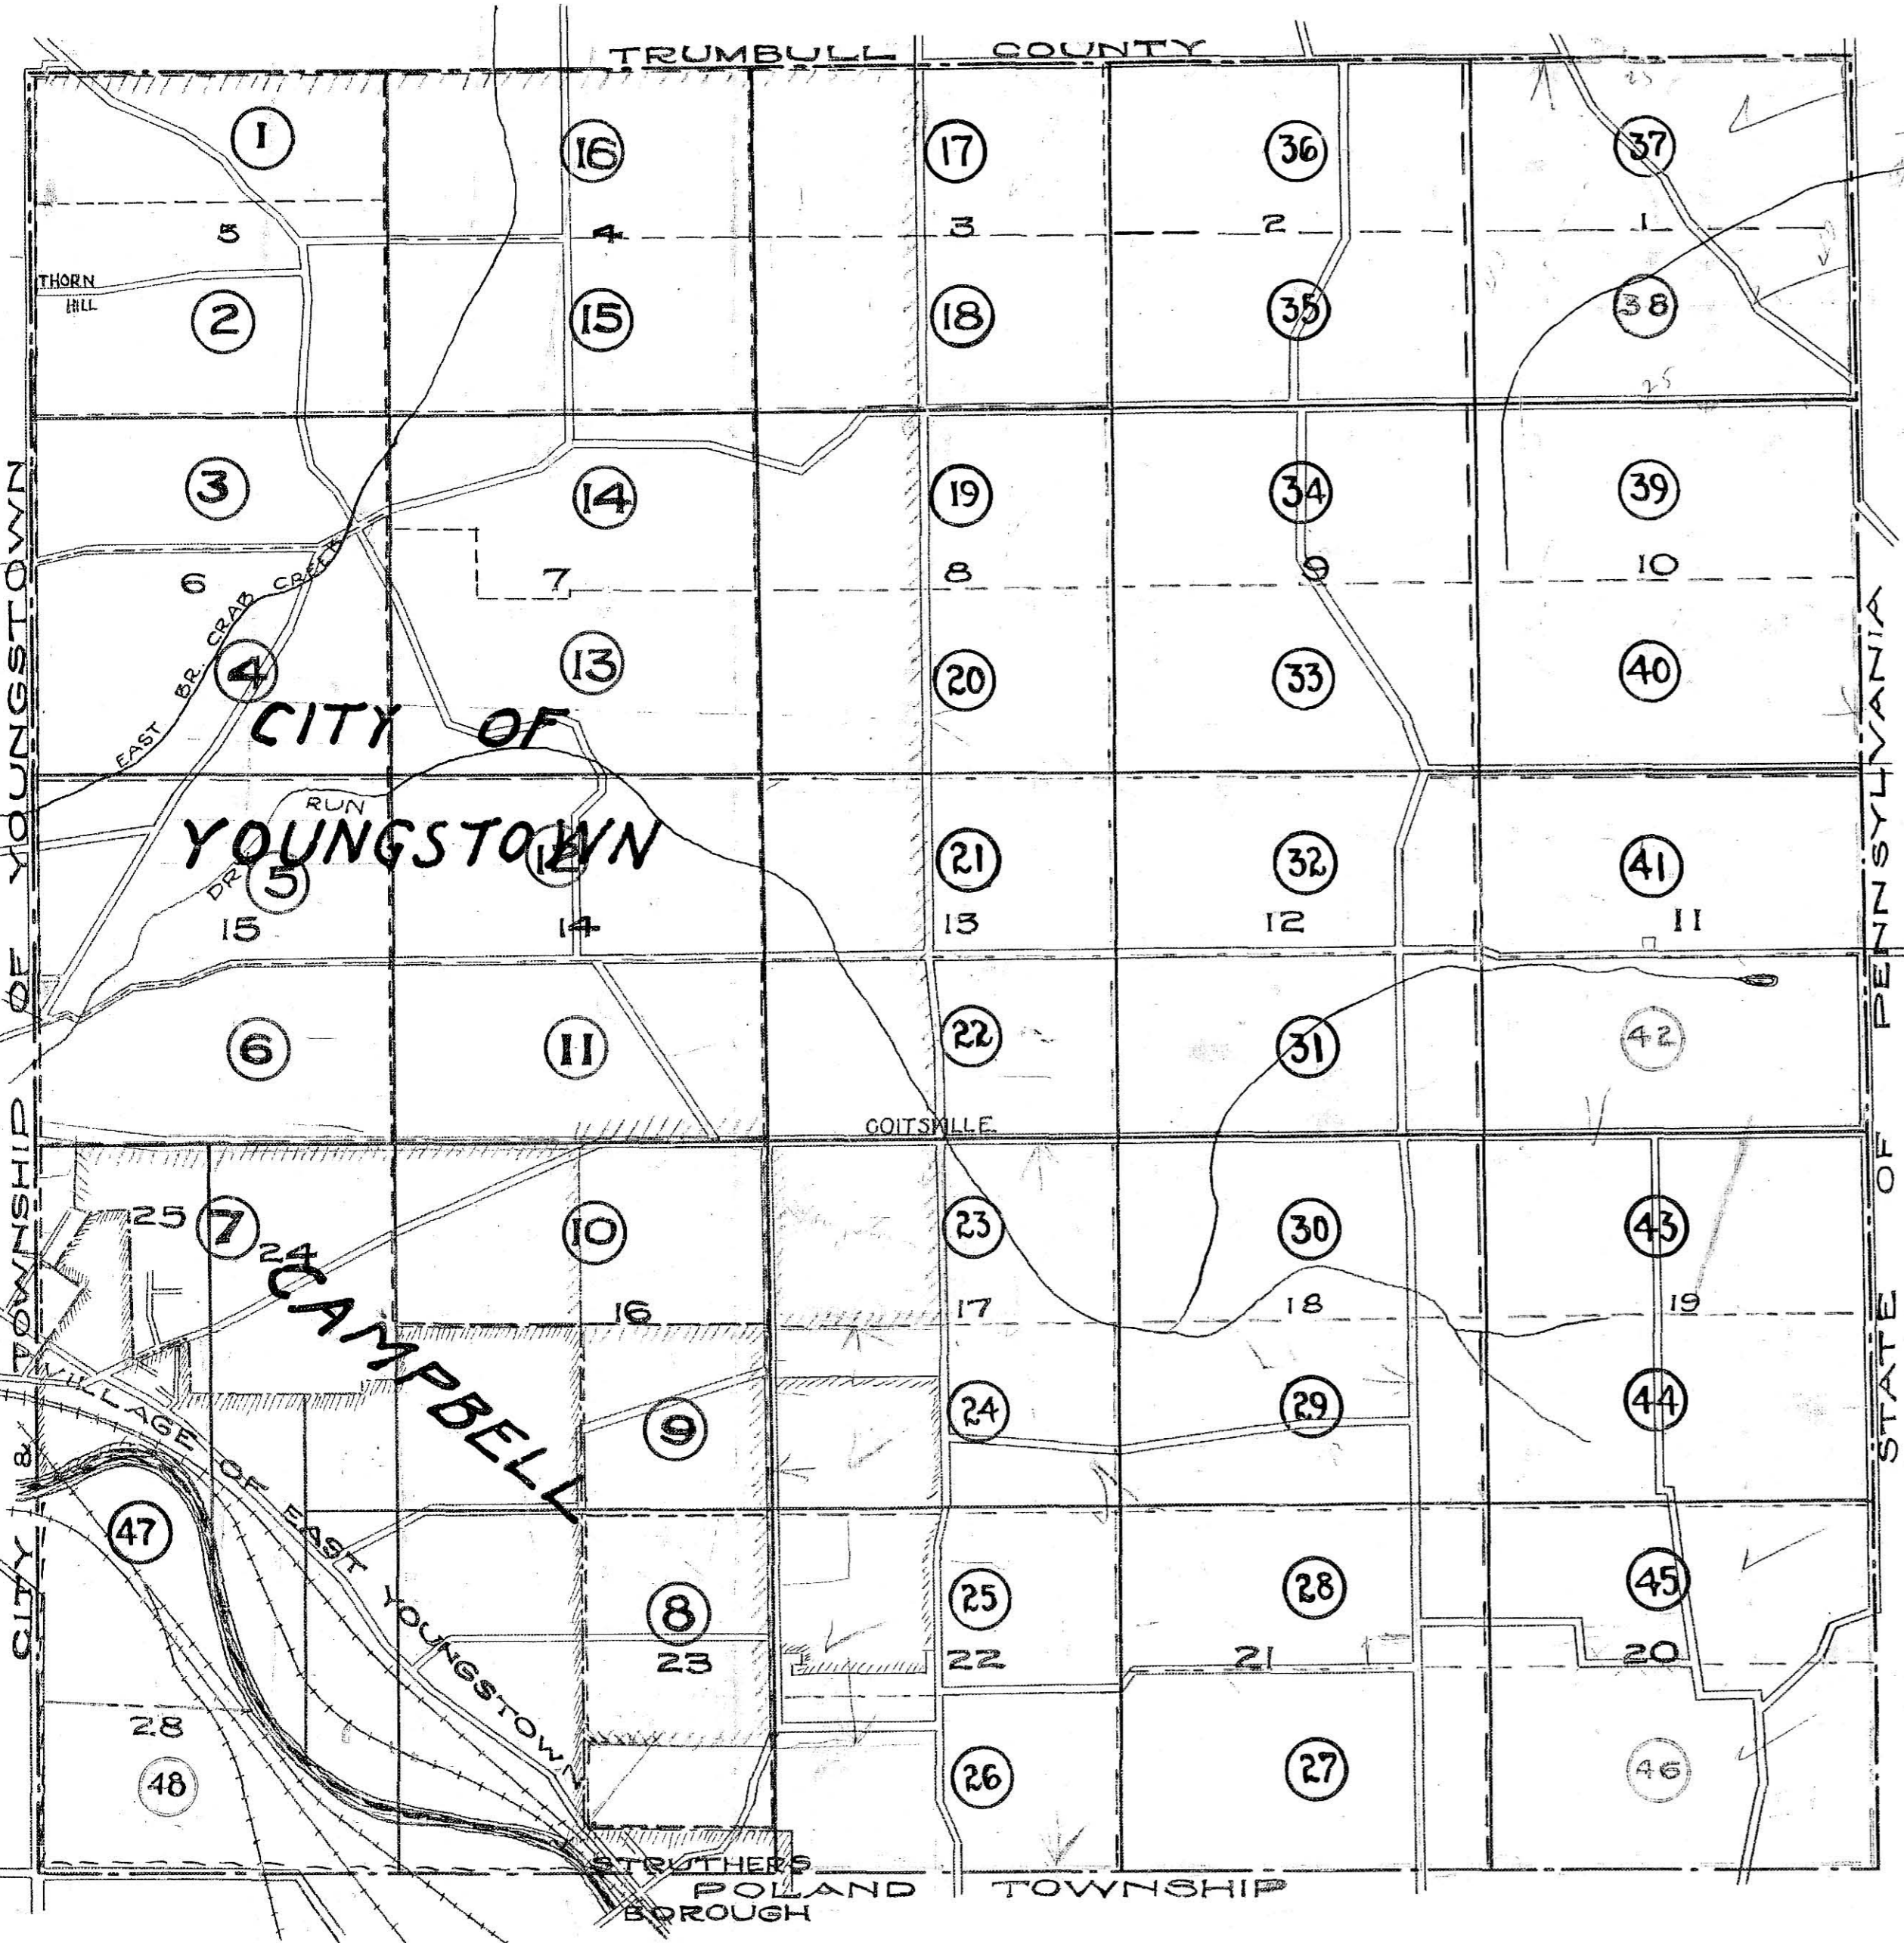

TRUMBULL COUNTY

CITY OF YOUNGSTOWN

PENNSYLVANIA

INDEX MAP OF COITSVILLE TOWNSHIP

MAY 1911

- FIGURES IN RINGS INDICATE NUMBERS OF PLATES
- OTHER FIGURES " " " " GREAT LOTS
- " " " " BOUNDARIES
- " " " " PLATES
- ||||||| " " " " VILLAGE LIMITS